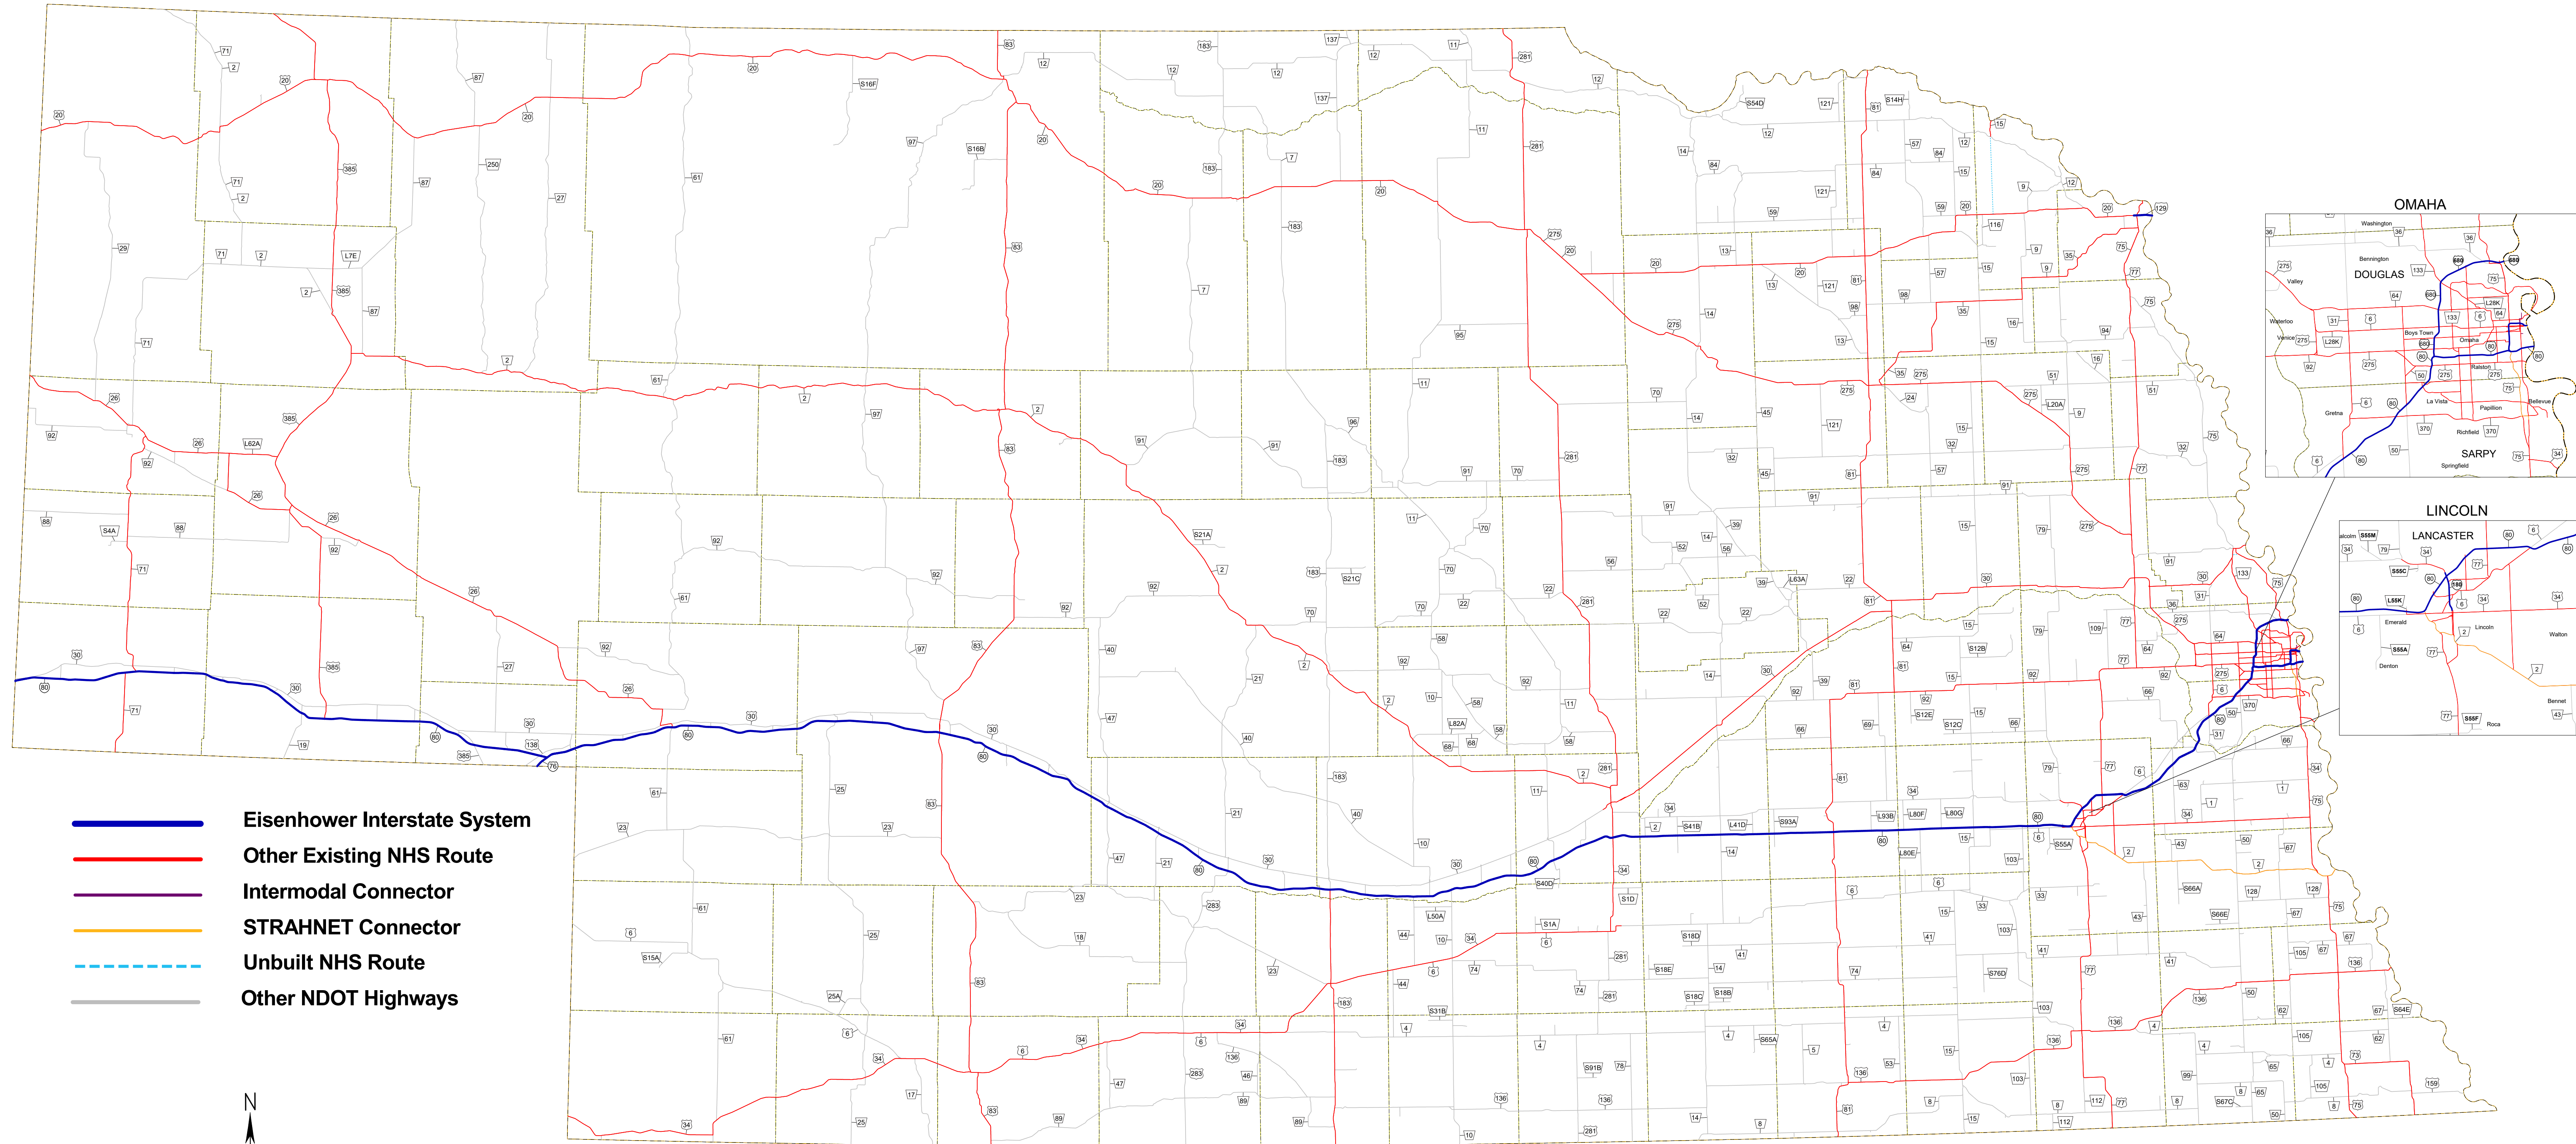

NATIONAL HIGHWAY SYSTEM

MARCH 2018

NEBRASKA DEPARTMENT OF TRANSPORTATION

-  Eisenhower Interstate System
-  Other Existing NHS Route
-  Intermodal Connector
-  STRAHNET Connector
-  Unbuilt NHS Route
-  Other NDOT Highways