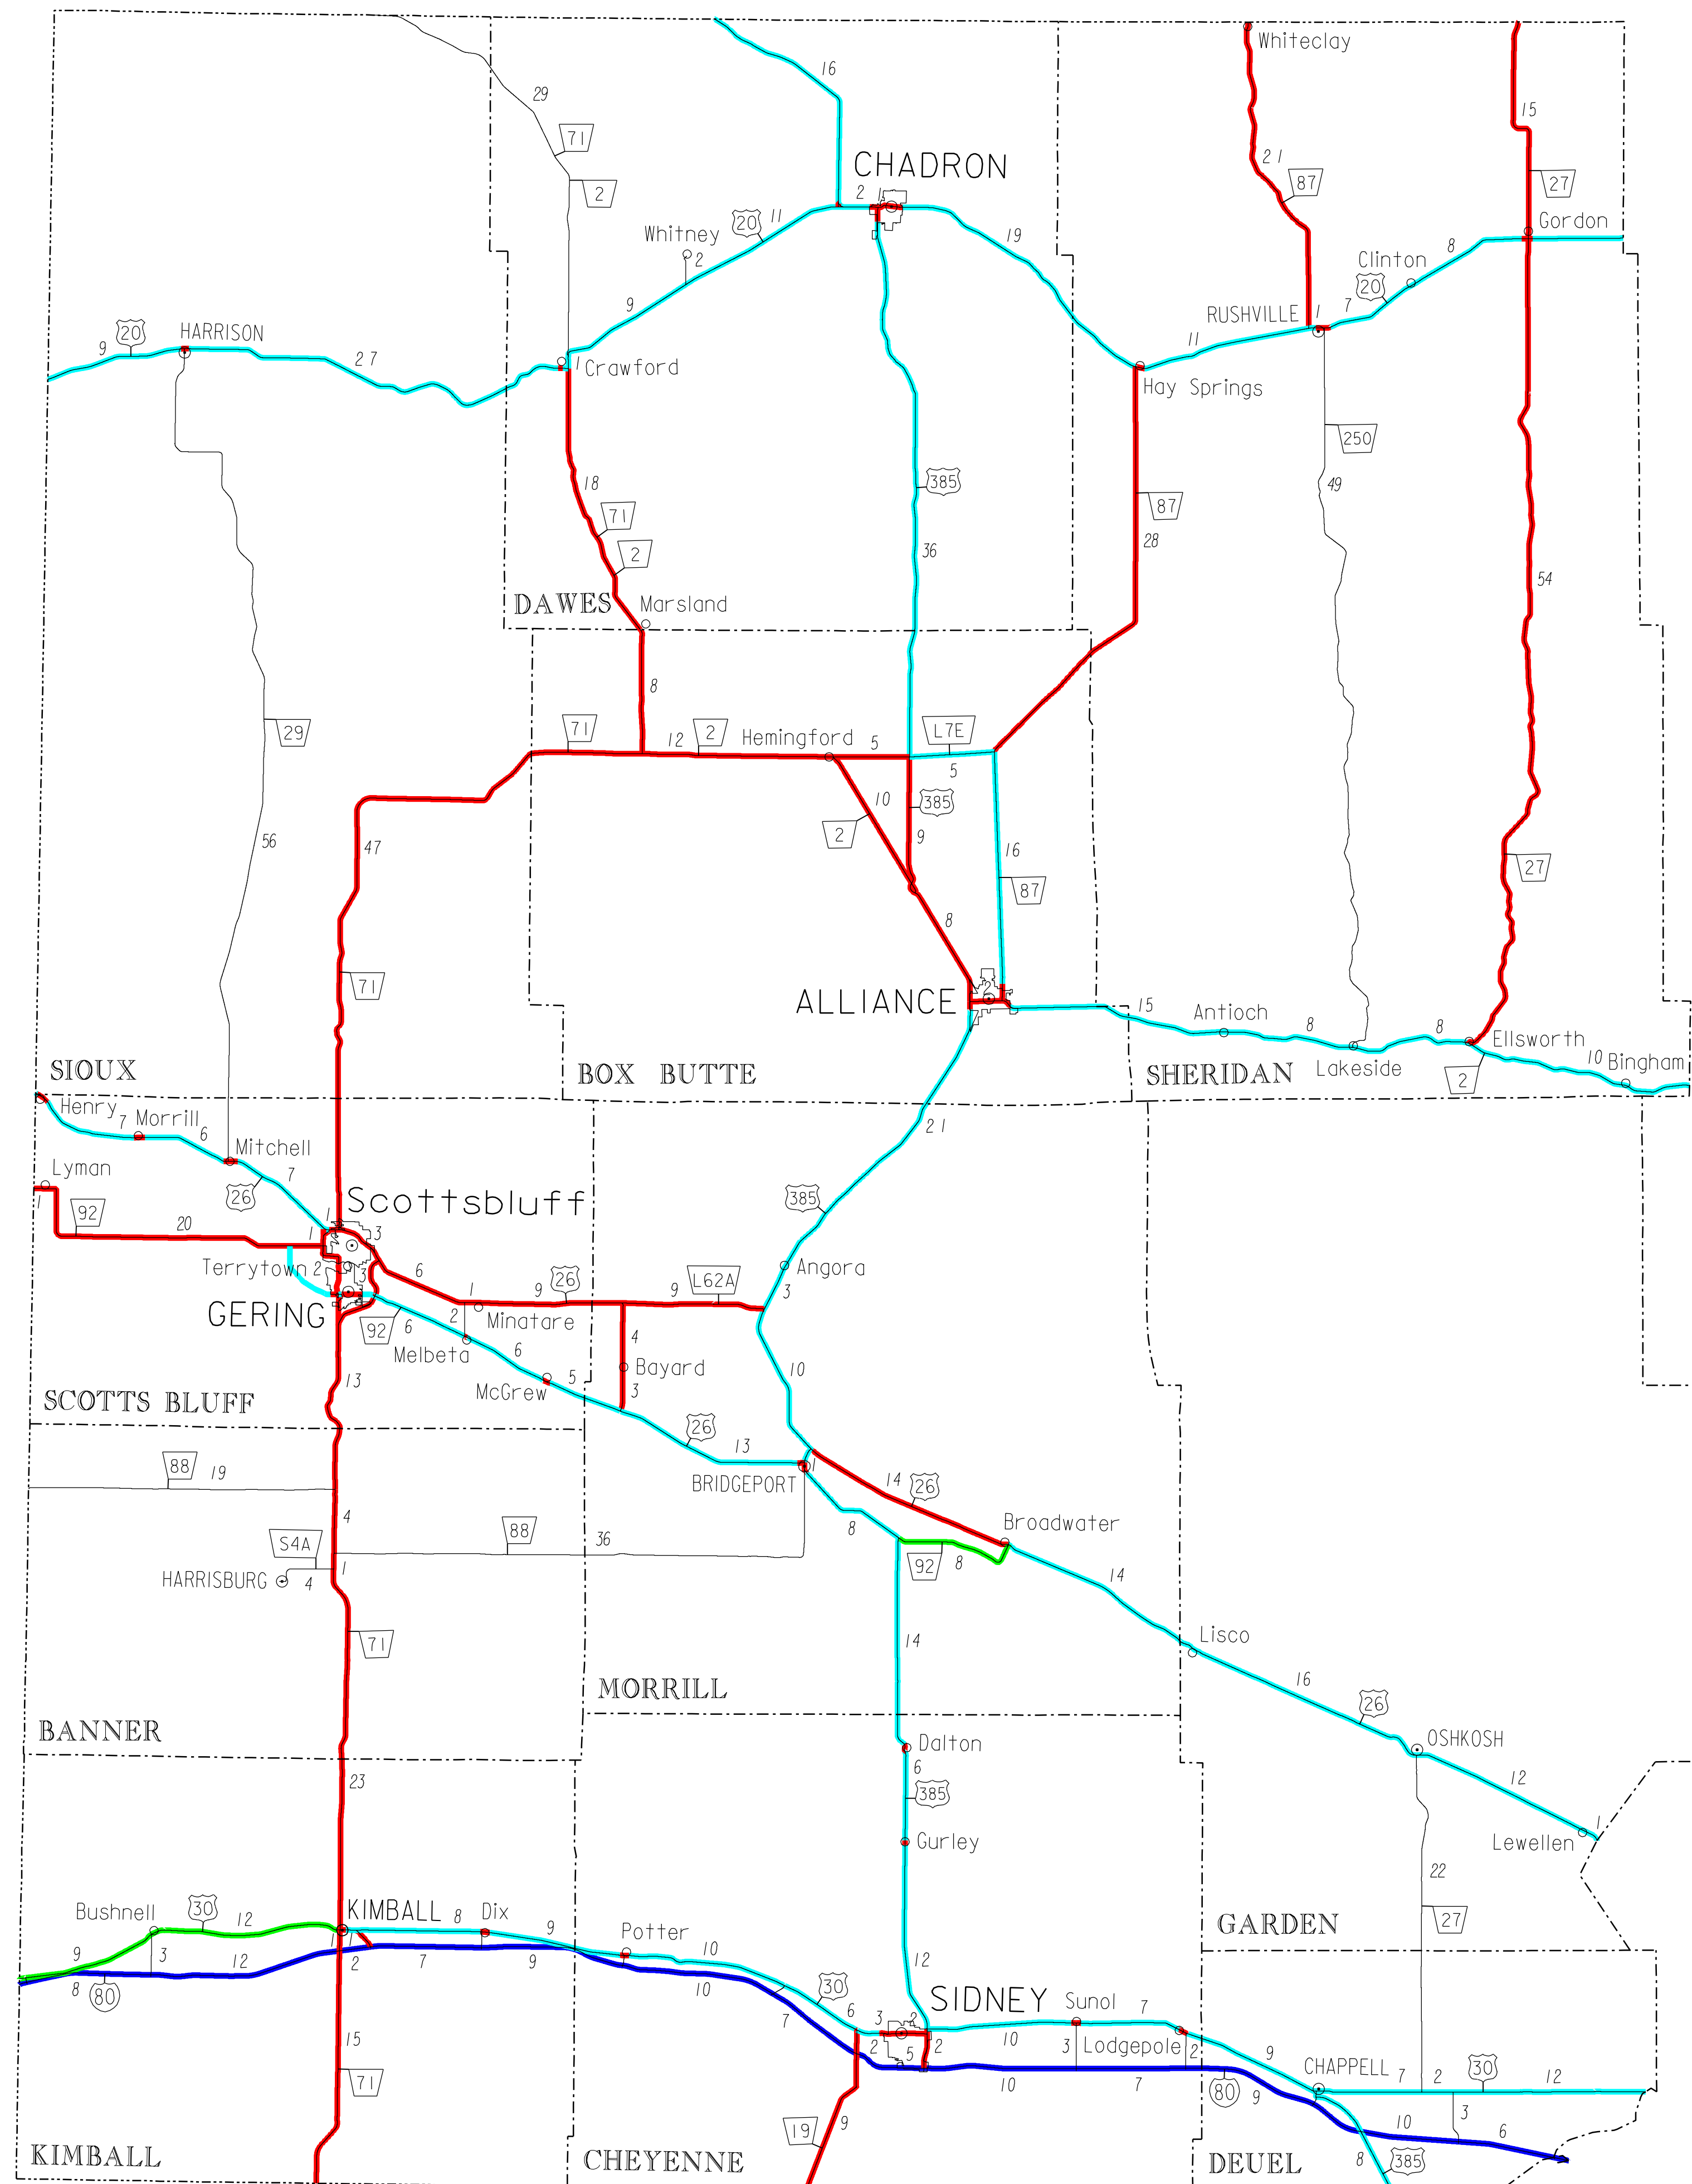

DISTRICT 5 HIGHWAY BEAUTIFICATION CONTROL SYSTEM MAP

- INTERSTATE
- CONTROLLED ROUTES
- - - PROPOSED CONTROLLED ROUTES
- COMBINED CONTROLLED ROUTES & NEBRASKA BYWAYS
- NEBRASKA BYWAY