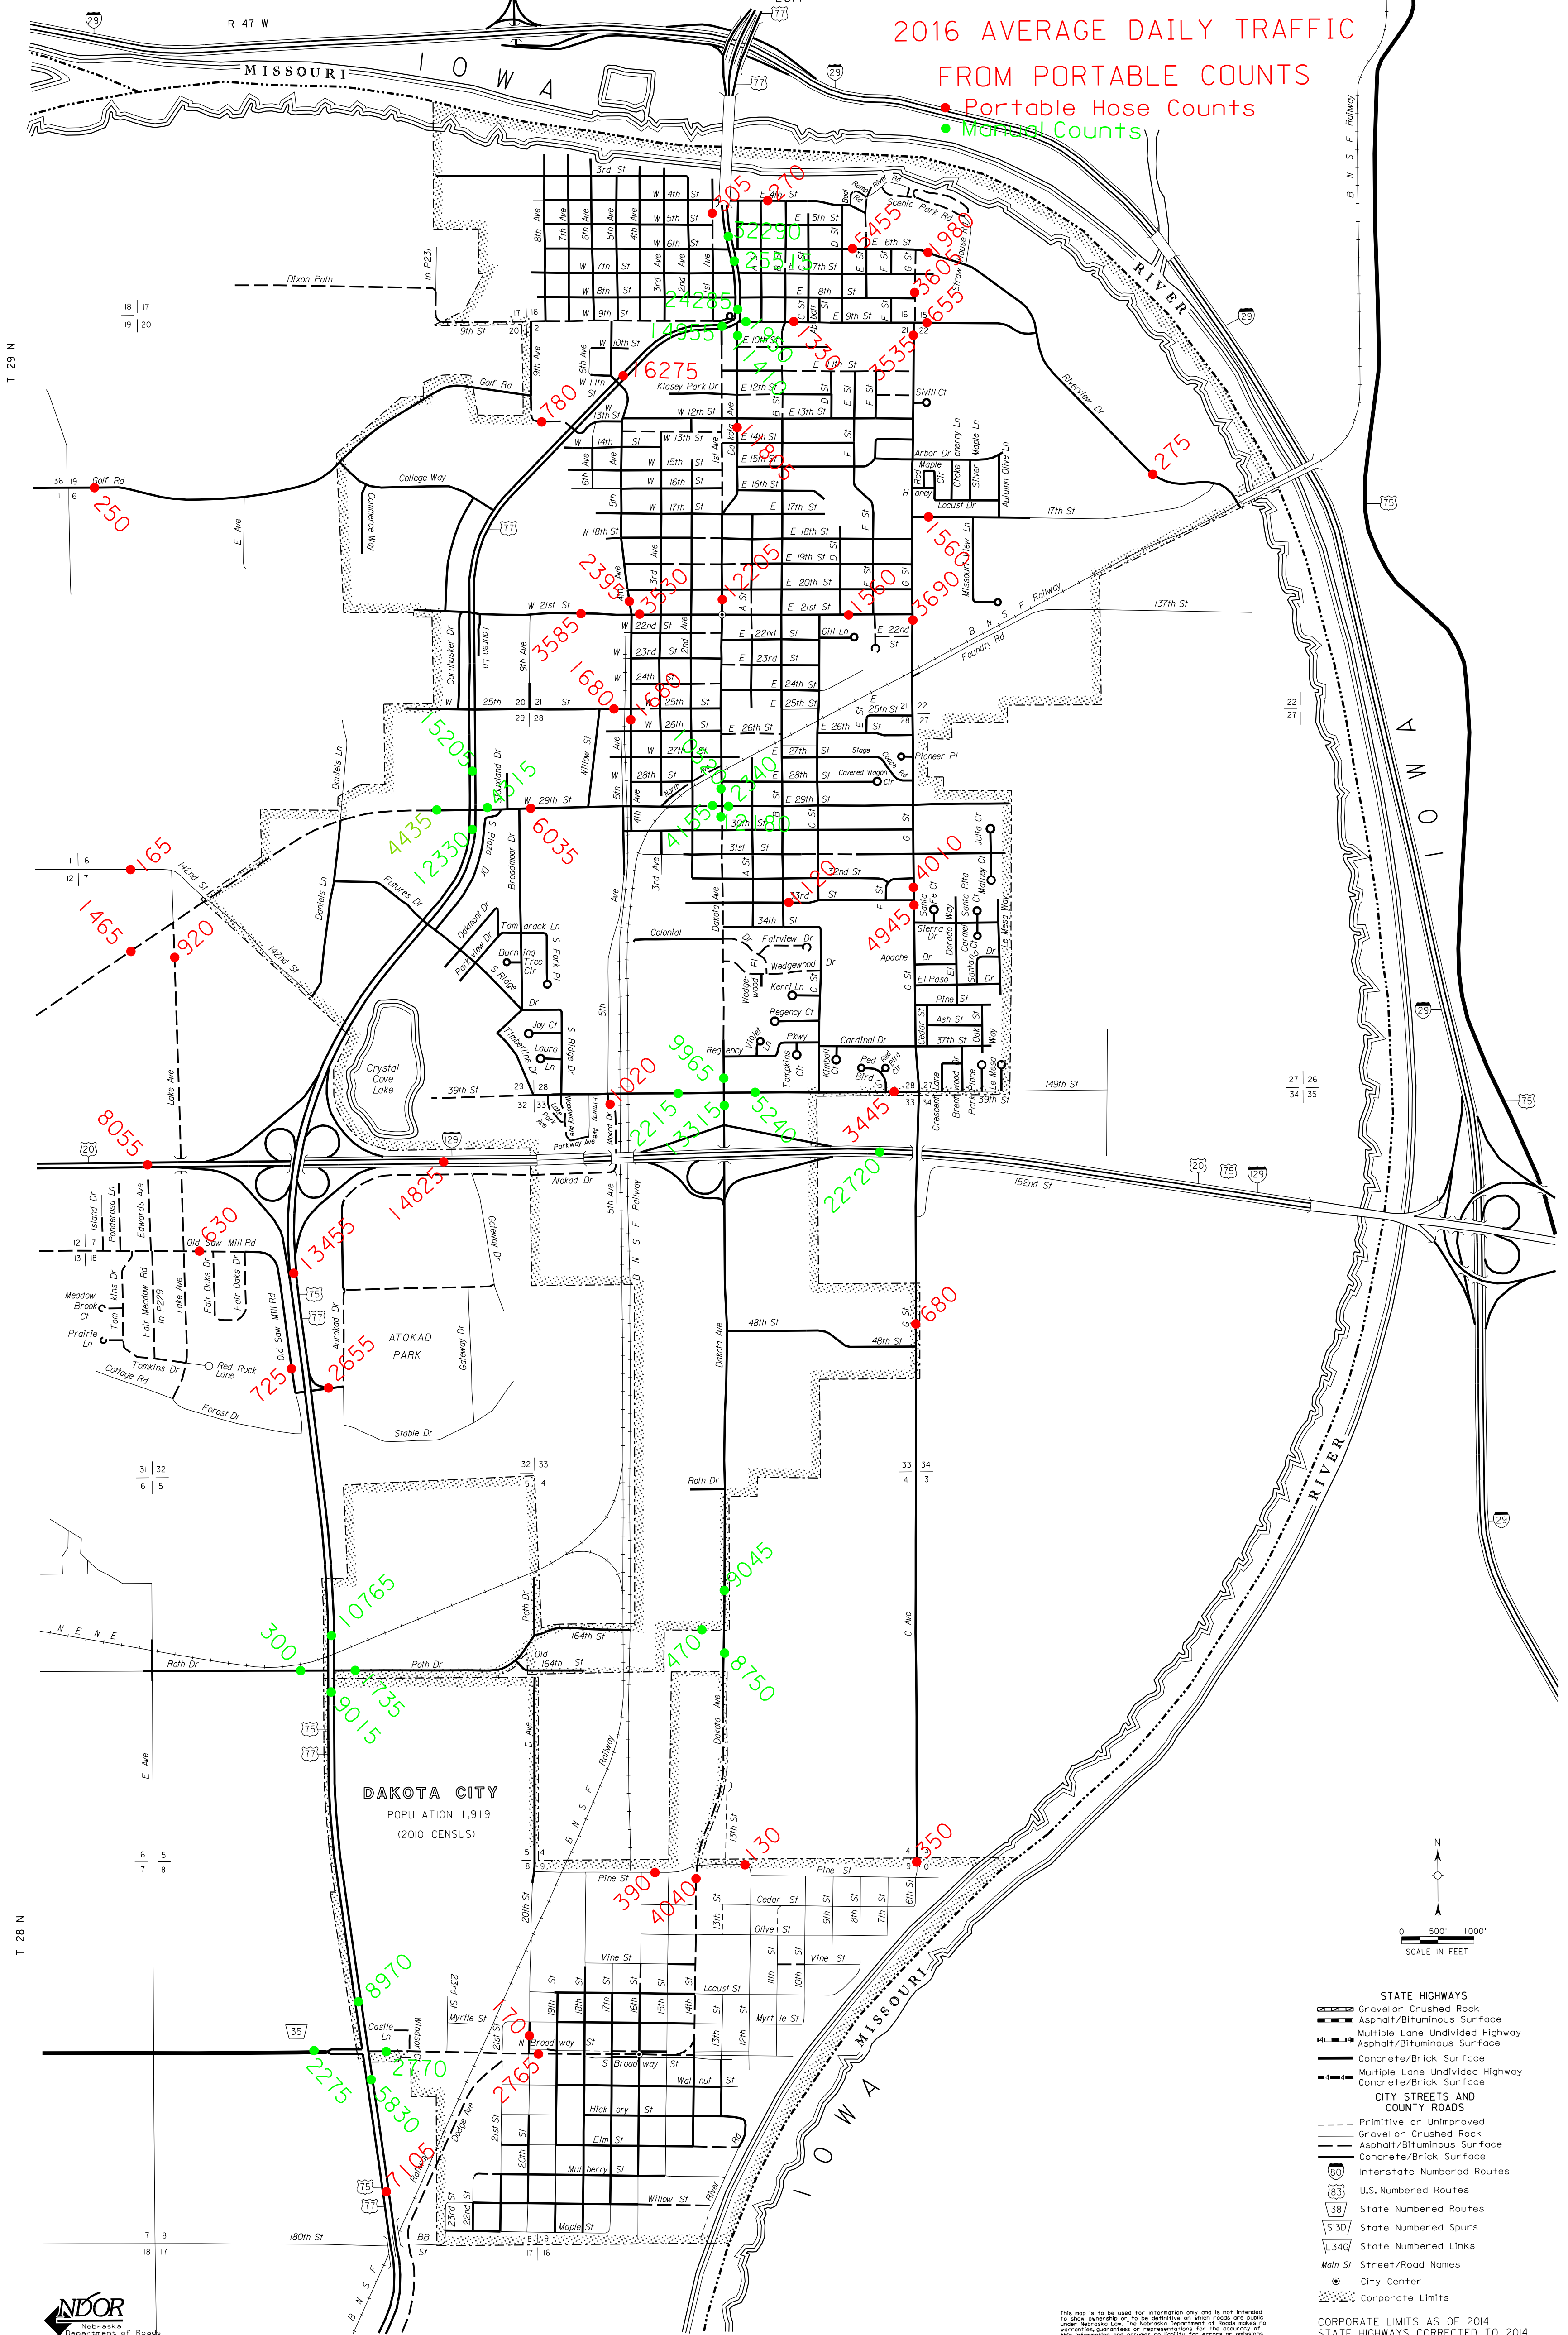

SOUTH SIOUX CITY-DAKOTA CITY

DAKOTA COUNTY
NEBRASKA
POPULATION SOUTH SIOUX CITY 13,353 - DAKOTA CITY 1,919 (2010 CENSUS)
2014

2016 AVERAGE DAILY TRAFFIC FROM PORTABLE COUNTS

● Portable Hose Counts
● Manual Counts

- **STATE HIGHWAYS**
- Gravel or Crushed Rock
- Asphalt/Bituminous Surface
- Multiple Lane Undivided Highway
- Asphalt/Bituminous Surface
- Concrete/Brick Surface
- Multiple Lane Undivided Highway
- Concrete/Brick Surface
- **CITY STREETS AND COUNTY ROADS**
- Primitive or Unimproved
- Gravel or Crushed Rock
- Asphalt/Bituminous Surface
- Concrete/Brick Surface
- Interstate Numbered Routes
- U.S. Numbered Routes
- State Numbered Routes
- State Numbered Spurs
- State Numbered Links
- Main St
- Street/Road Names
- City Center
- Corporate Limits

CORPORATE LIMITS AS OF 2014
STATE HIGHWAYS CORRECTED TO 2014