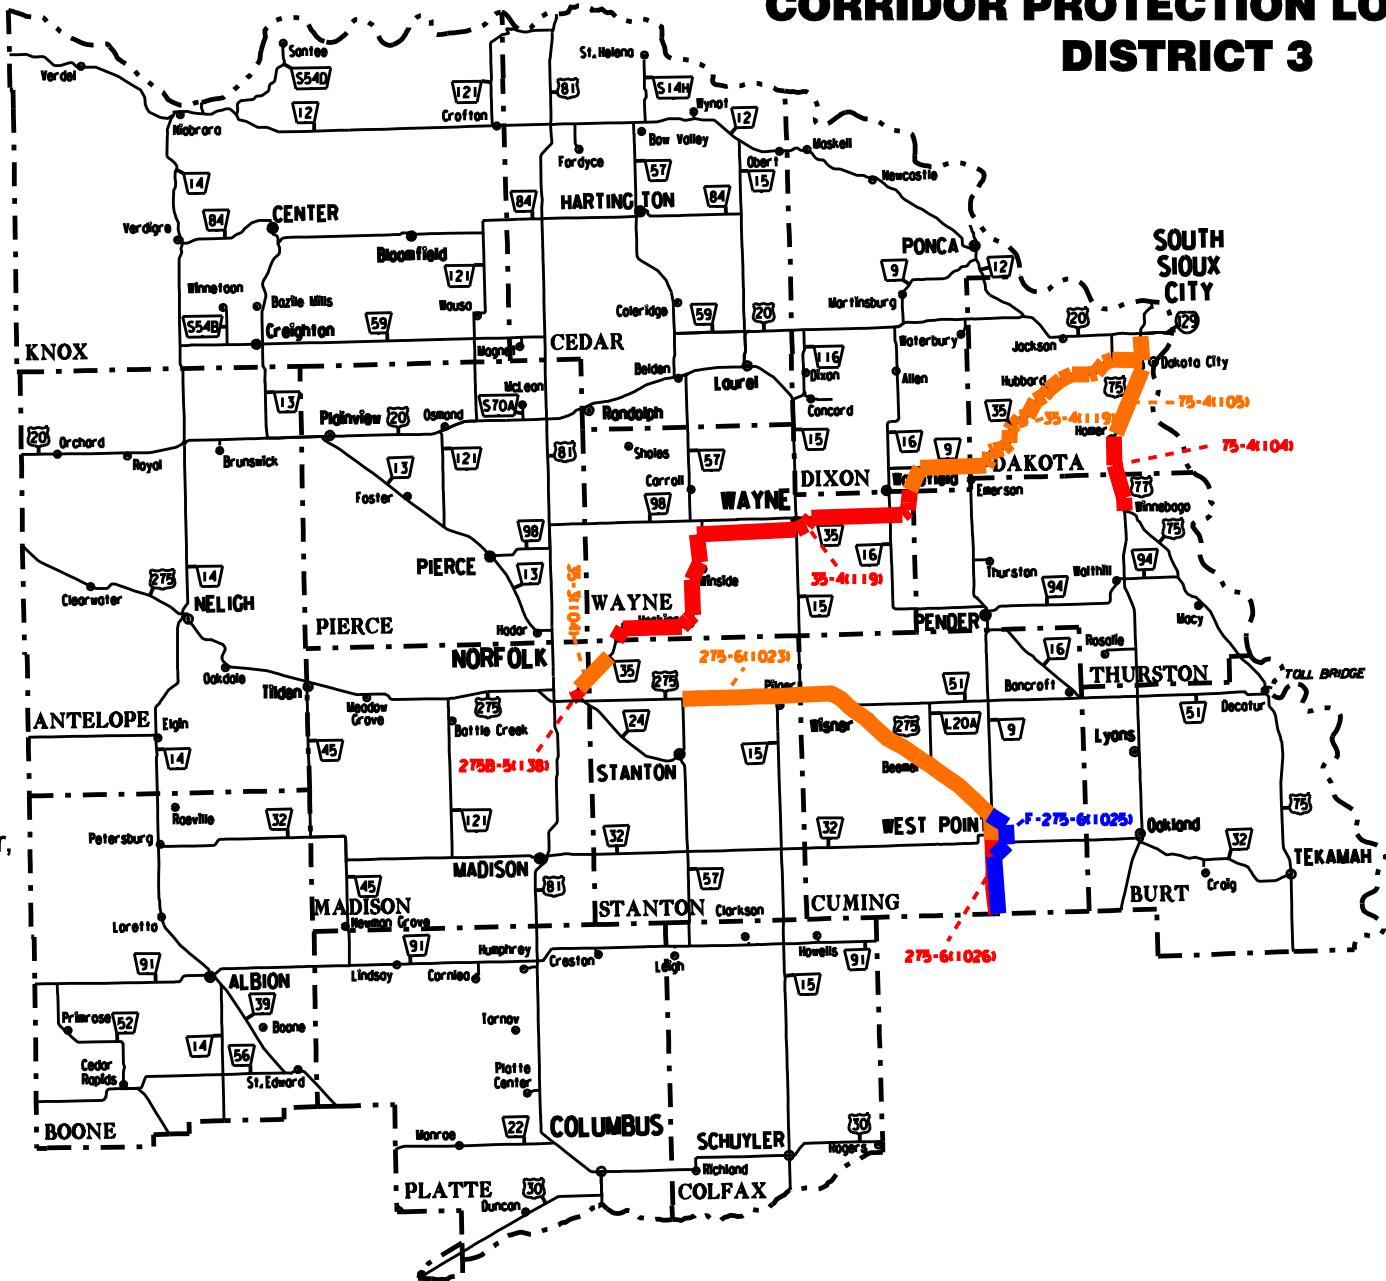

CORRIDOR PROTECTION LOCATIONS DISTRICT 3

If you have any questions,
please call (402) 479-4770 or,
800-764-0422, ext. 4770

Colors are of No significant value.
Used only to separate projects.

JULY, 2009