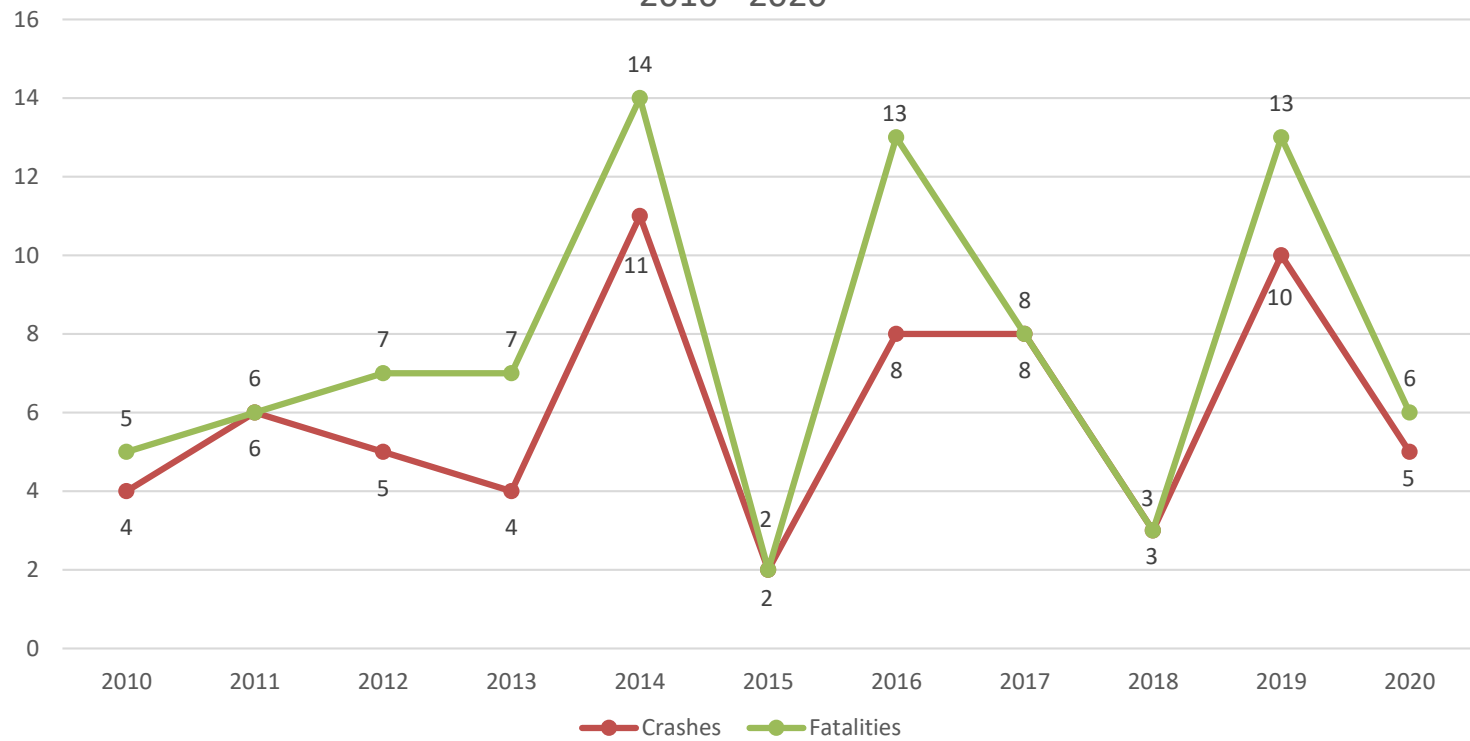

Nebraska Motor Vehicle Fatal Traffic Crashes in Work Zones - All Roadways 2010 - 2020

Prepared by: NDOT- Highway Safety Office, PO Box 94612, Lincoln, NE 68509

Source: Nebraska Department of Transportation - Traffic Engineering Division/Highway Safety