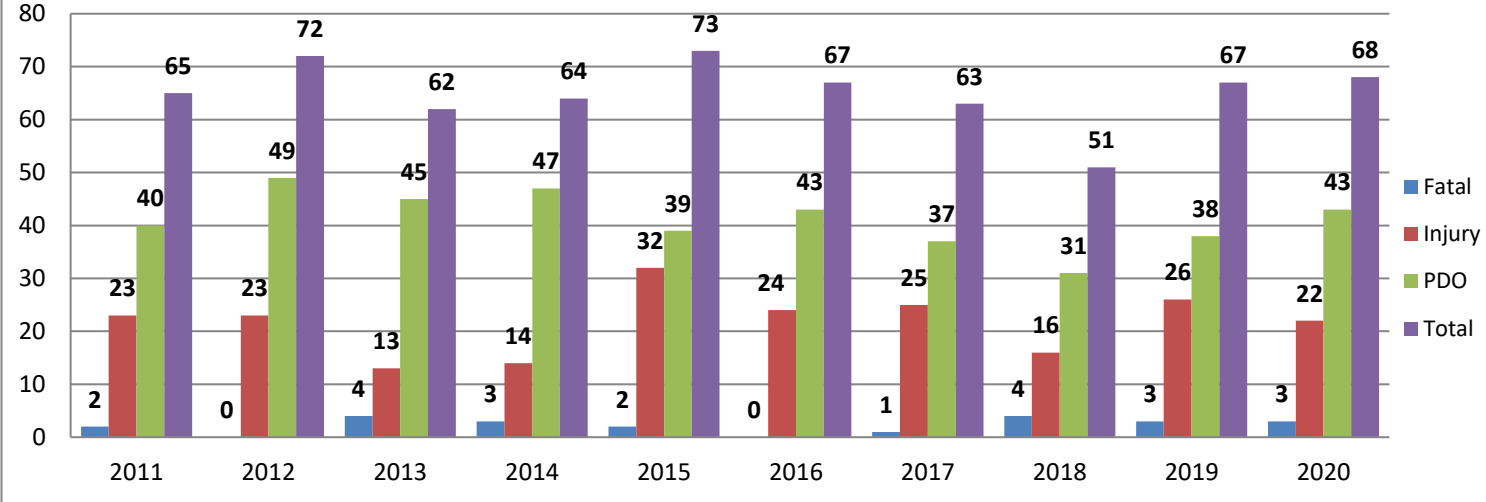

Nebraska Farm Vehicle-Related Crashes 2011 - 2020

Prepared by: NDOT Highway Safety Office, PO Box 94612, Lincoln, NE 68509
 Last Updated: January 4, 2022

PDO - Property Damage Only