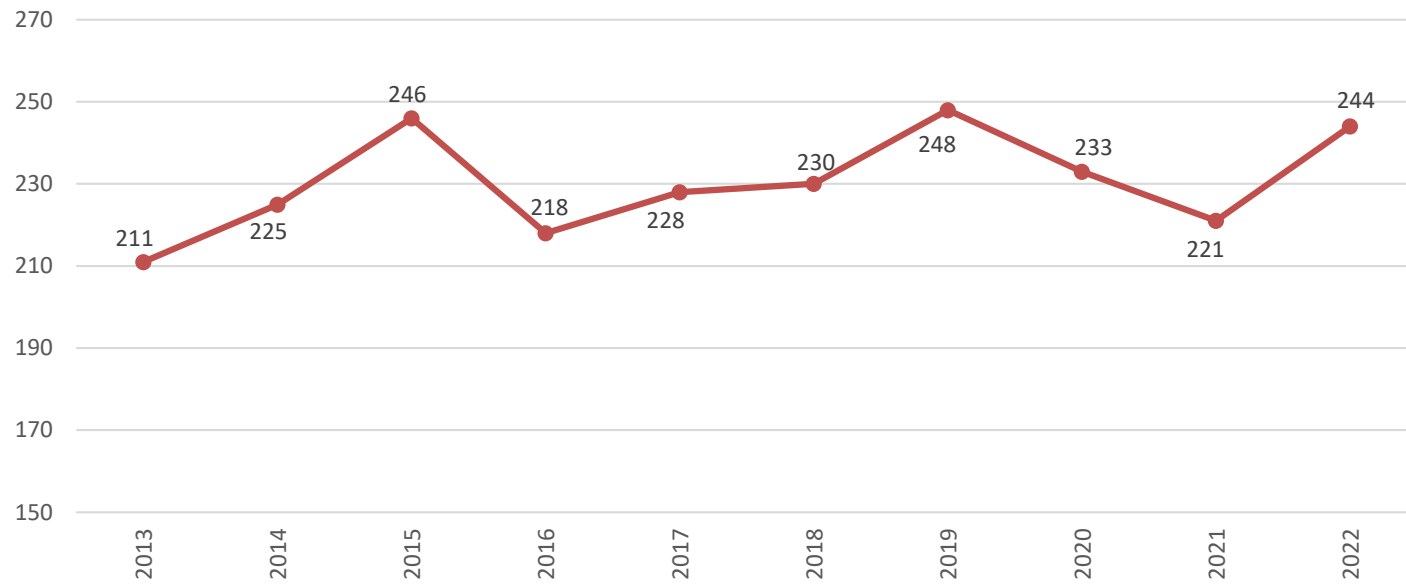

NEBRASKA MOTOR VEHICLE FATALITIES 2013 - 2022

Prepared by: NDOT - Highway Safety Office, 5001 South 14th, PO Box 94612, Lincoln, NE 68509
Last Updated: May 9, 2023