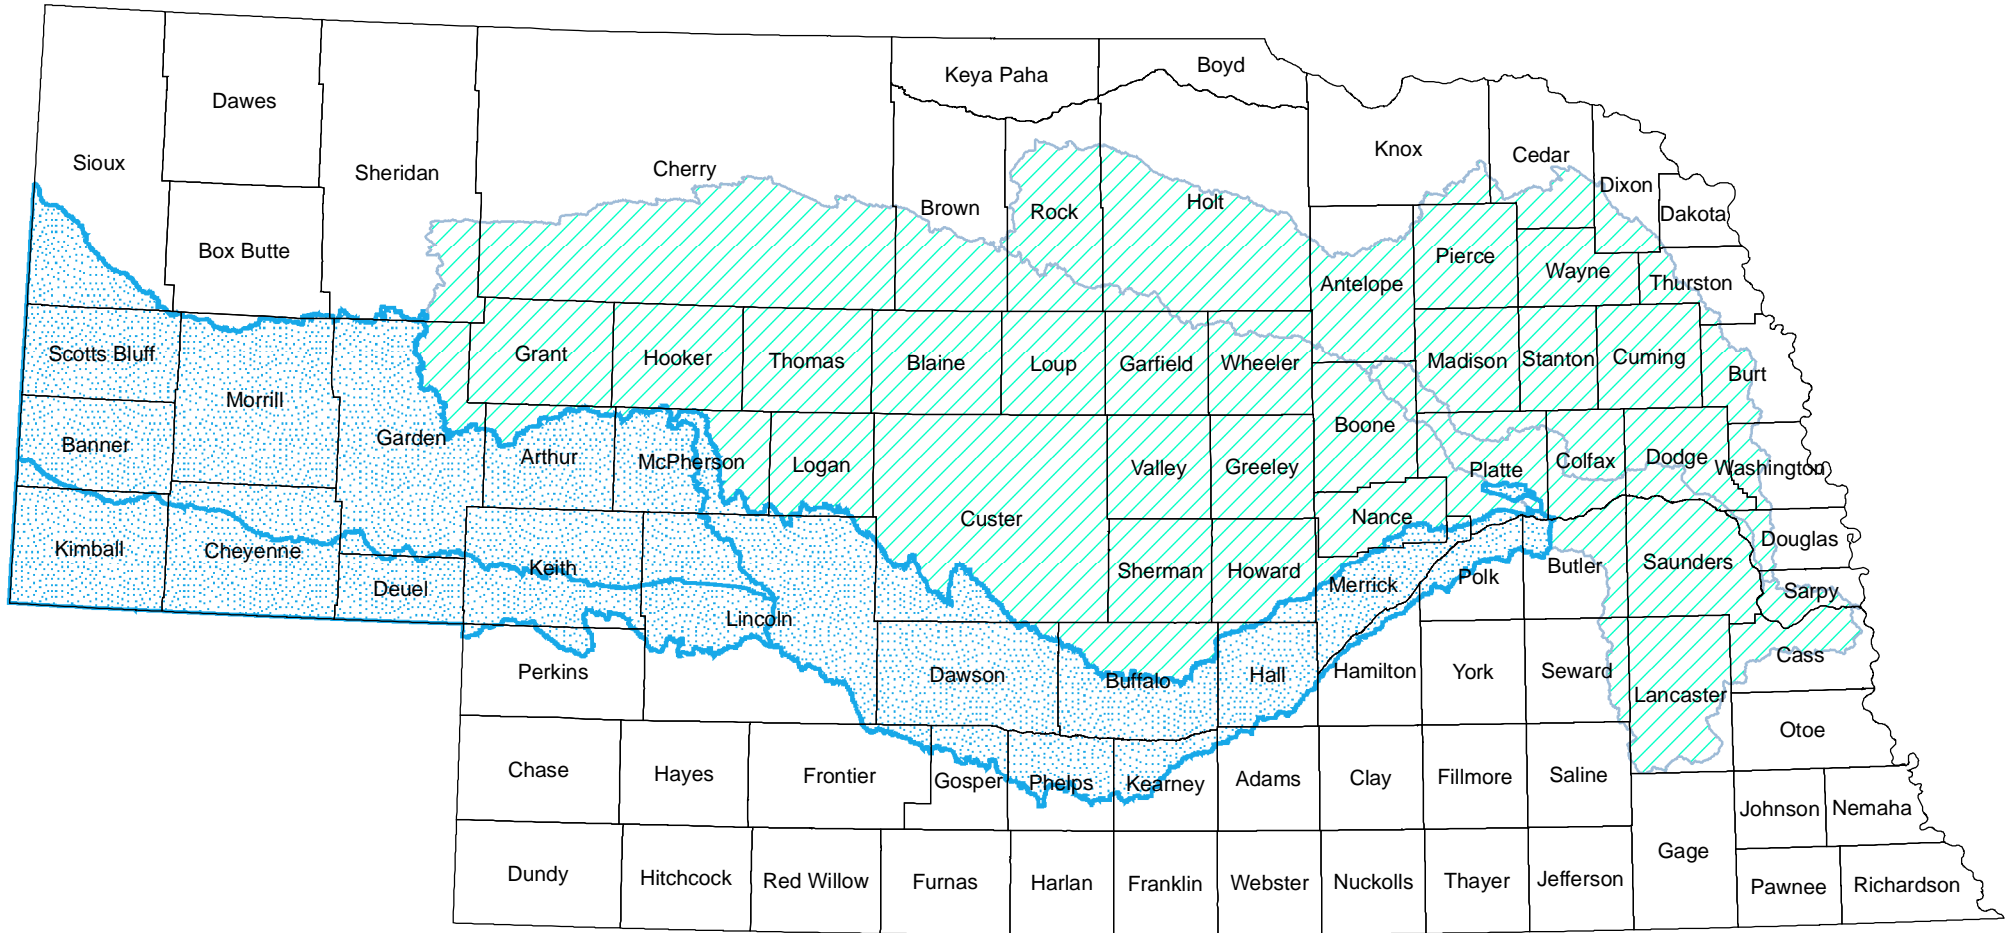

# River Basins that have potential to impact Platte River Flows (depletion concerns).

## Legend

-  Basins Associated with the Lower Platte
-  Platte River Implementation Recovery Program

Platte River Program = North, South and Middle Platte Basins  
 Associated Basins = Elkhorn, Loup and Lower Platte Basins

Note: The Lower Platte Basin has been identified to be in a state of jeopardy. Individual consultation with the U.S. Fish and Wildlife Service would apply for Platte River depletions. Depletions within the Platte River Implementation Recovery Program would fall under a programmatic consultation.