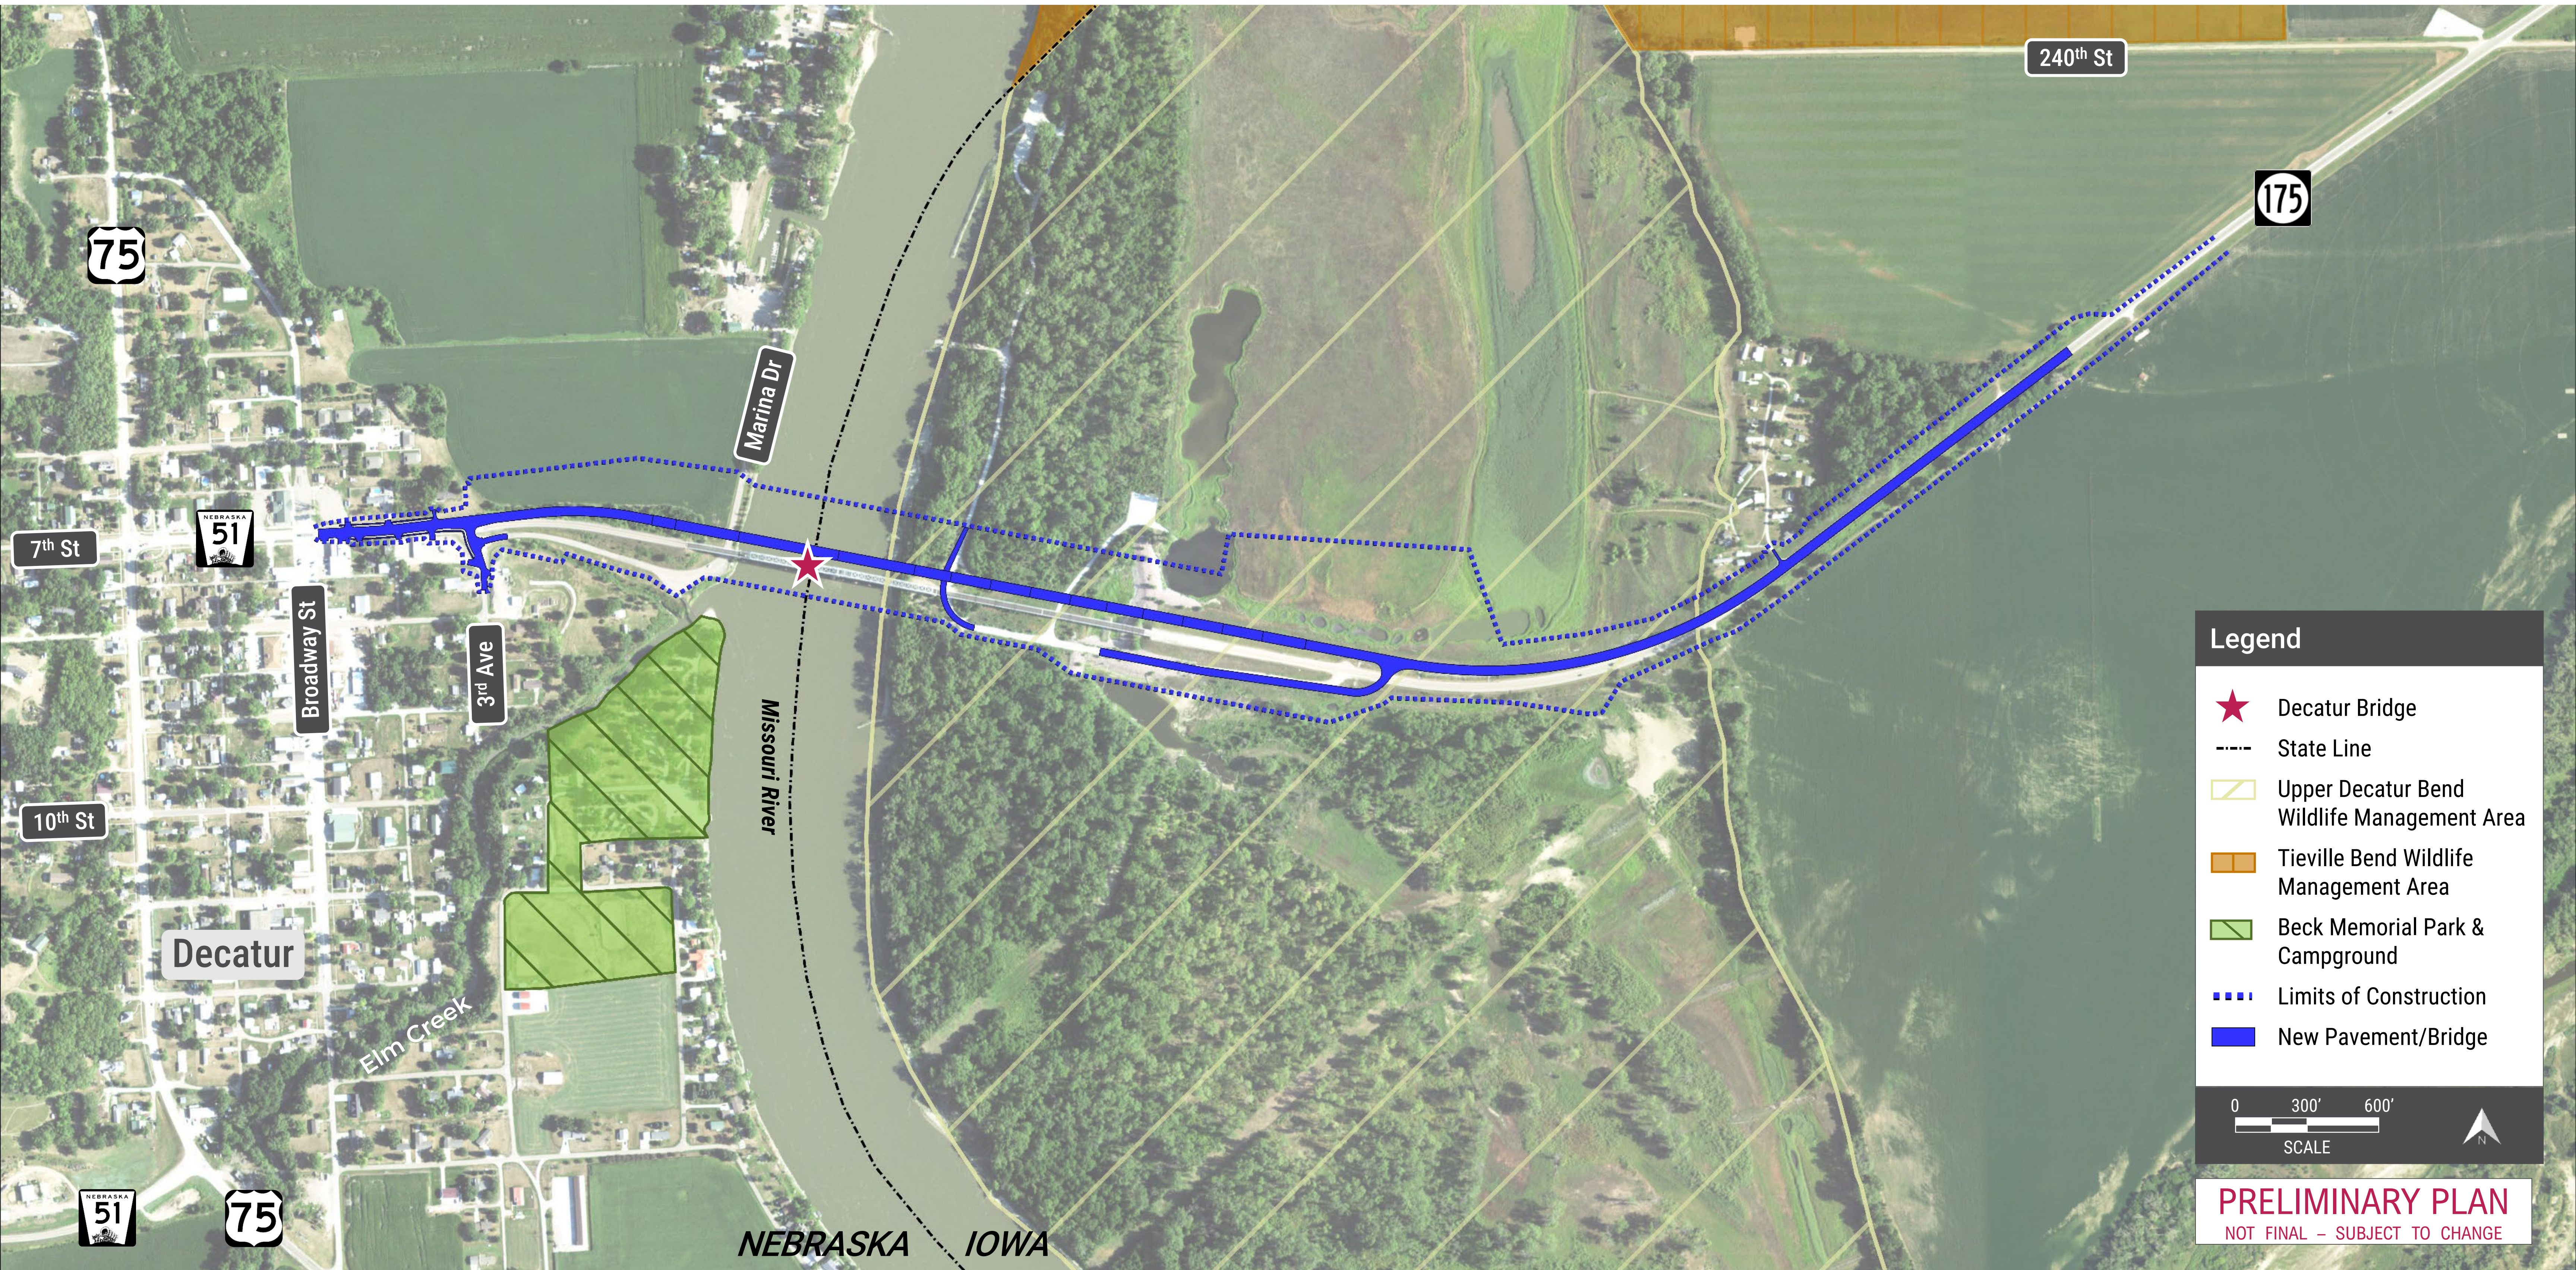

# PREFERRED ALTERNATIVE

**Legend**

- ★ Decatur Bridge
- State Line
- Upper Decatur Bend Wildlife Management Area
- Tieville Bend Wildlife Management Area
- Beck Memorial Park & Campground
- Limits of Construction
- New Pavement/Bridge

0 300' 600'  
SCALE

**PRELIMINARY PLAN**  
NOT FINAL - SUBJECT TO CHANGE