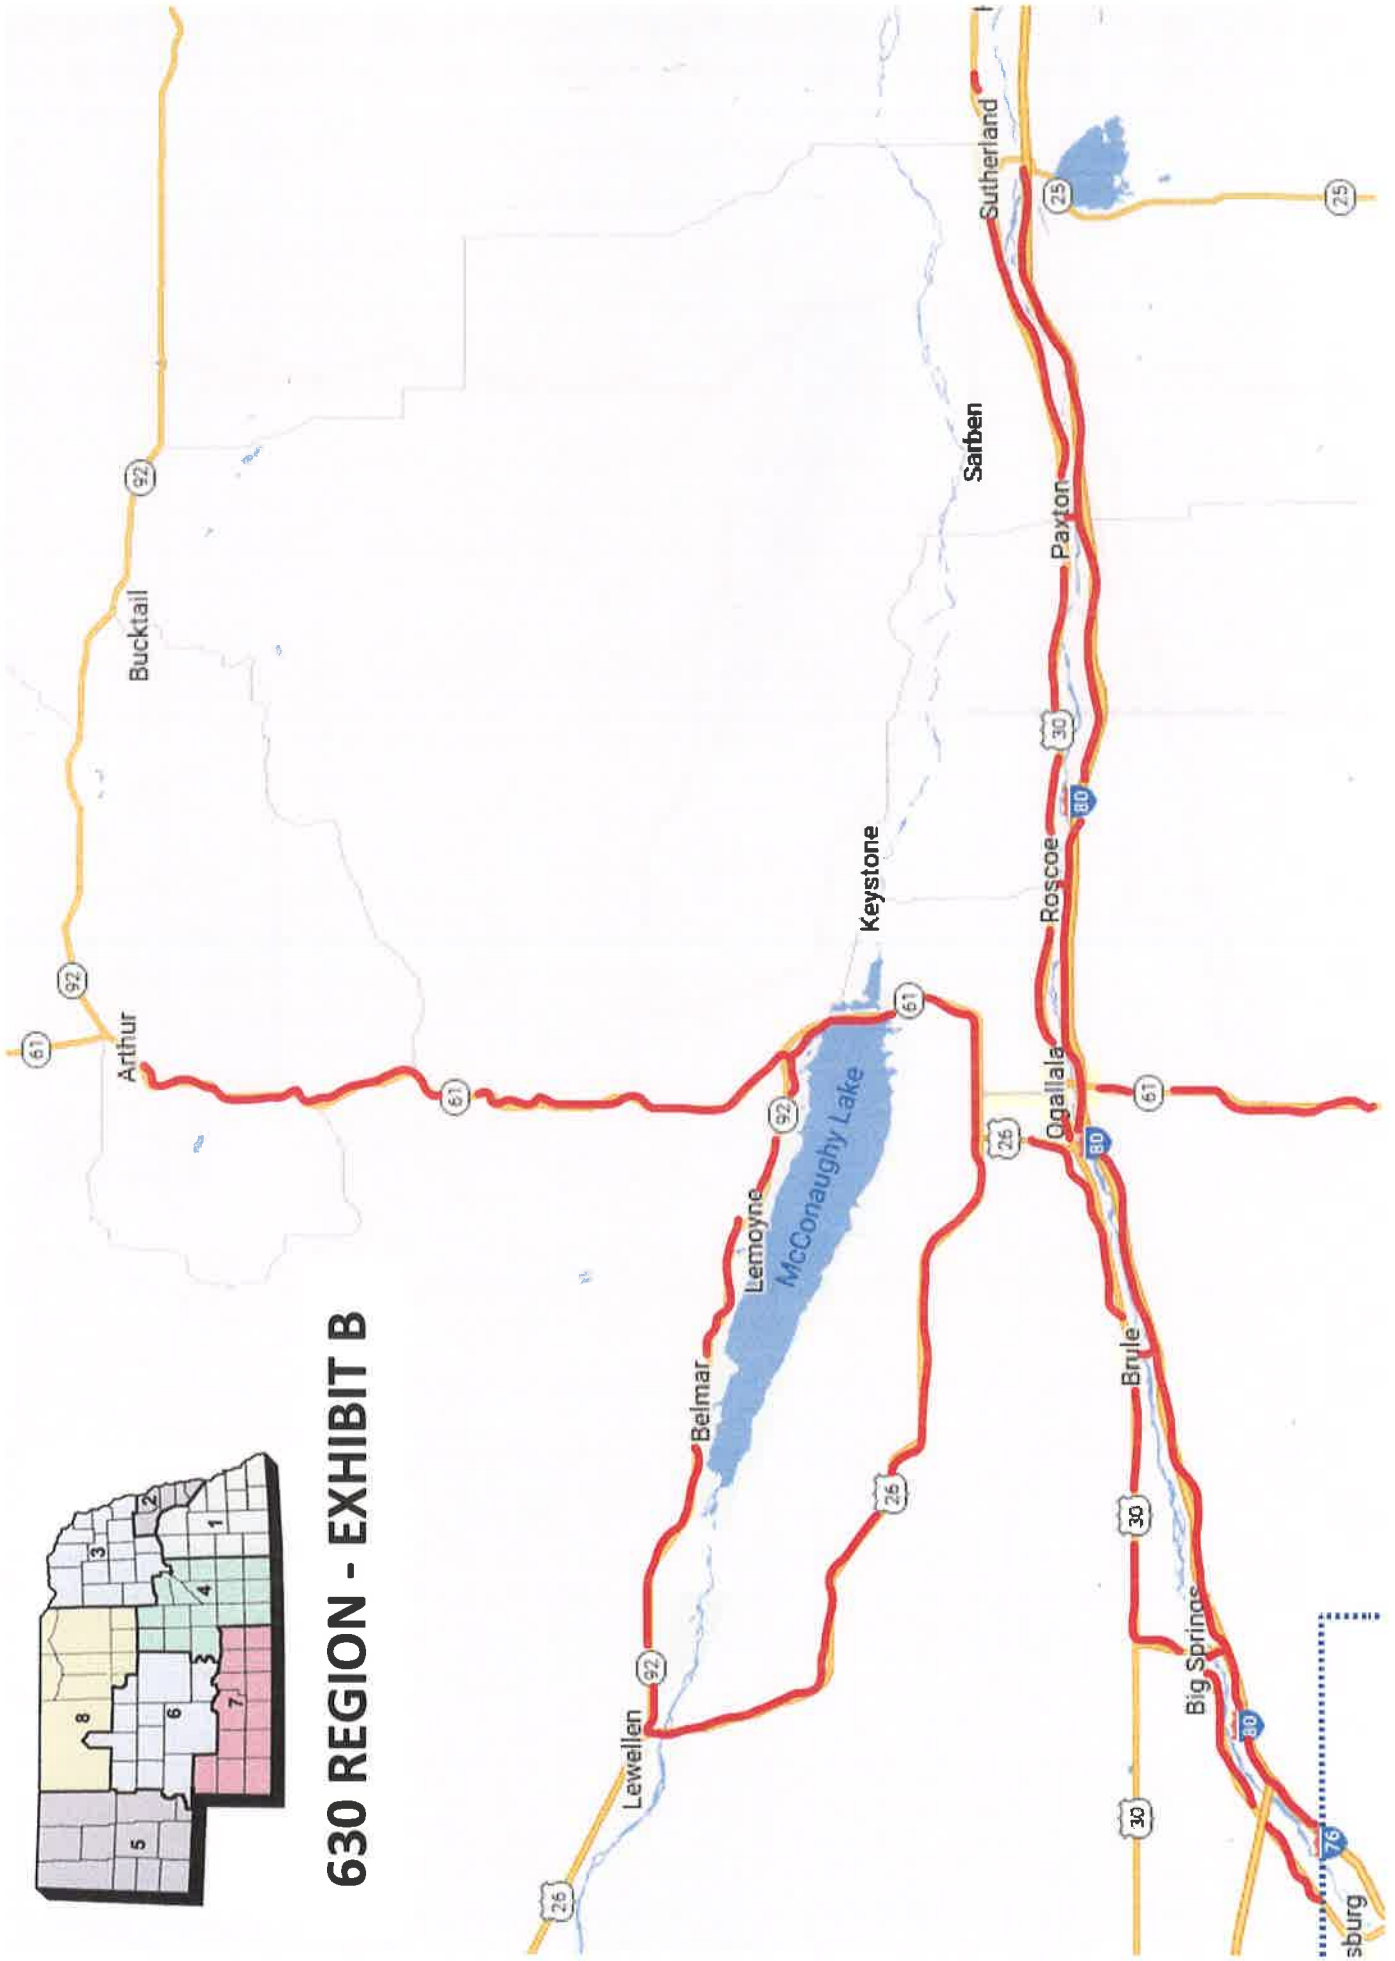

620 Secondary highways

630 REGION INTERSTATE MOWING
Superintendent Bob Hilton
308-289-1659

630 REGION - EXHIBIT B

650 SECONDARY HIGHWAYS
SUPERINTENDENT SONNY SCOTT
308-530-7445

NDOT regional contacts - District Six

CONTACTS & COVERAGE MAP