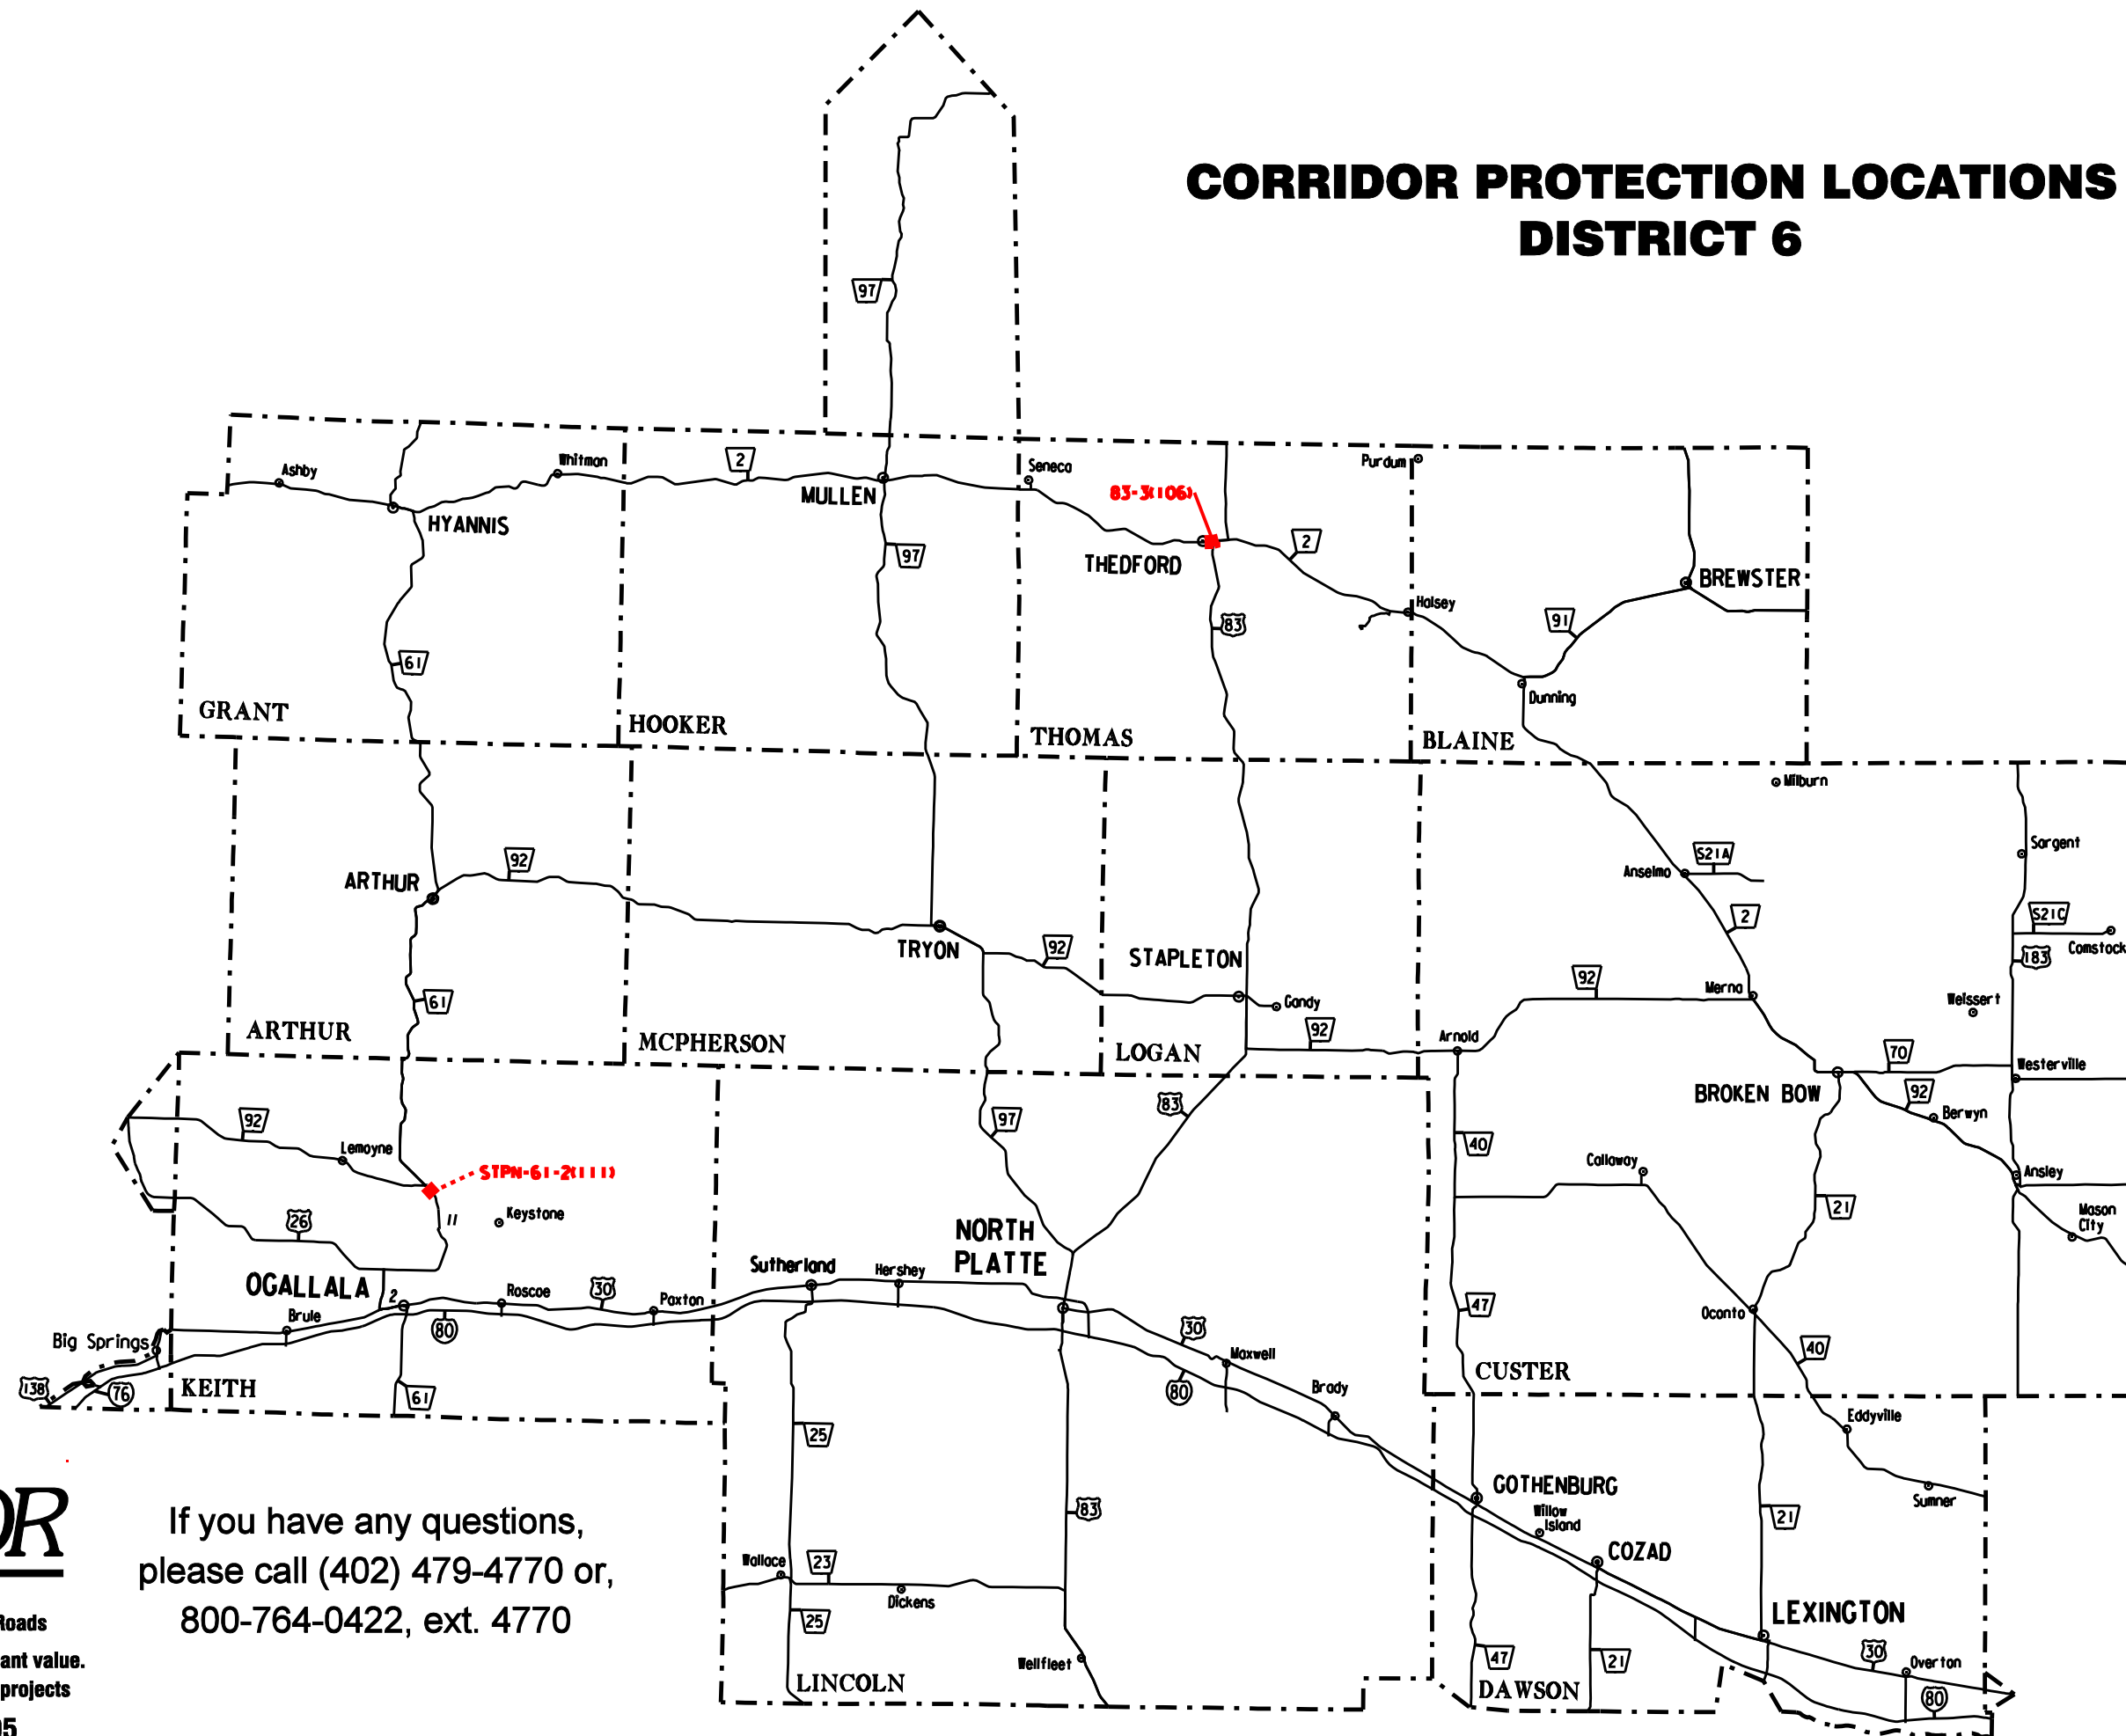

CORRIDOR PROTECTION LOCATIONS DISTRICT 6

NDOR

Nebraska
Department of Roads

Colors are of No significant value.
Used only to separate projects

October, 2005

If you have any questions,
please call (402) 479-4770 or,
800-764-0422, ext. 4770