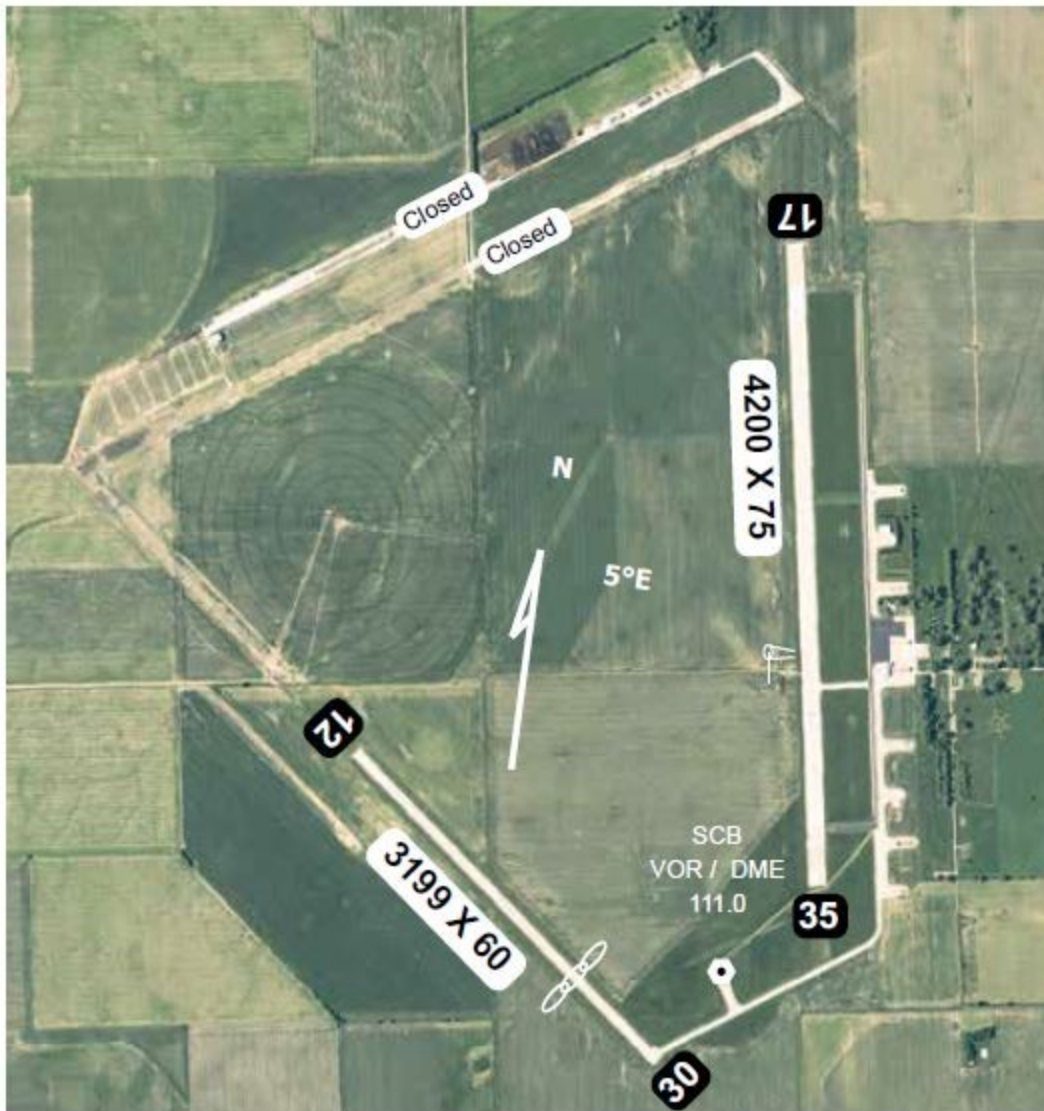

# Scribner (SCB)

Elevation 1325'

AWOS/ASOS	Omaha App Con	CTAF
None	120.1	122.9

Runway	Surface	Traffic Pattern	Runway Lights
17 / 35	Concrete	1000-LH / 1000-LH	
12 / 30	Concrete	1000-LH / 1000-LH	None
<b>Airport Manager</b>	Skylar Steffies		402-654-2200 / 402-277-0906 (cell)
<b>FBO</b>	None		
<b>Fuel</b>	100 LL	<b>Hours</b>	0800-1630 Mon-Fri

Scribner State Airfield

N 41°36.62' W 96°37.79'

Note: MIRL Pending