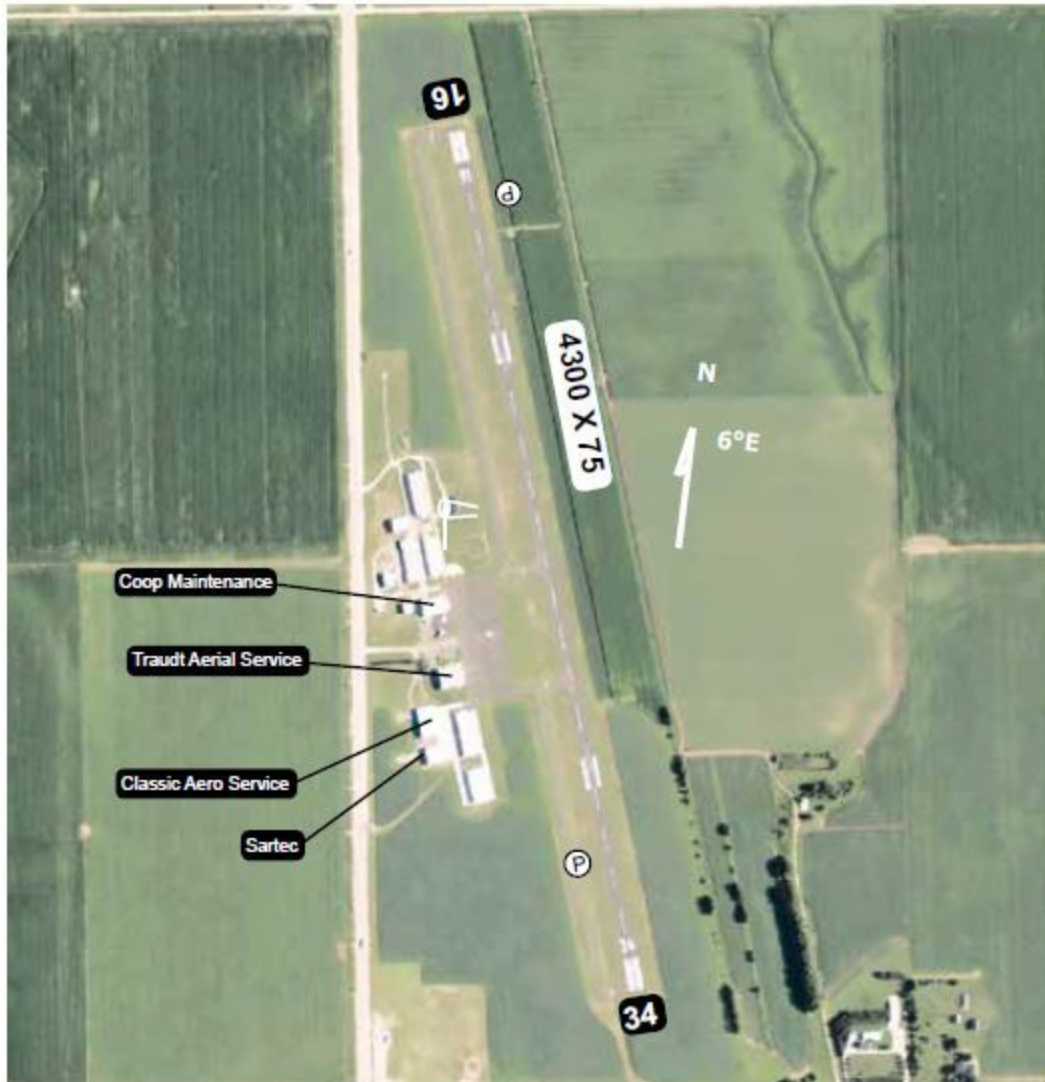

# Aurora (AUH)

Elevation 1804'

AWOS III P/T	Minneapolis Center	CTAF
121.225 (402-694-5472)	119.4	122.8 <b>L</b>

Runway	Surface	Traffic Pattern	Runway Lights
16 / 34	Asphalt	1000-LH / 1000-LH	MIRL
<b>Airport Manager</b>	Jerry Brown - 0800 - 1700 M - F		402-694-3633
<b>FBO's</b>			
Traudt Aerial Service	402-694-3144	Classic Aero Service	402-694-0171
100 LL 24 hr credit card		Hours	See Airport Manager

Aurora Municipal Airport - Al Potter Field

N 40°53.65' W 97°59.67'