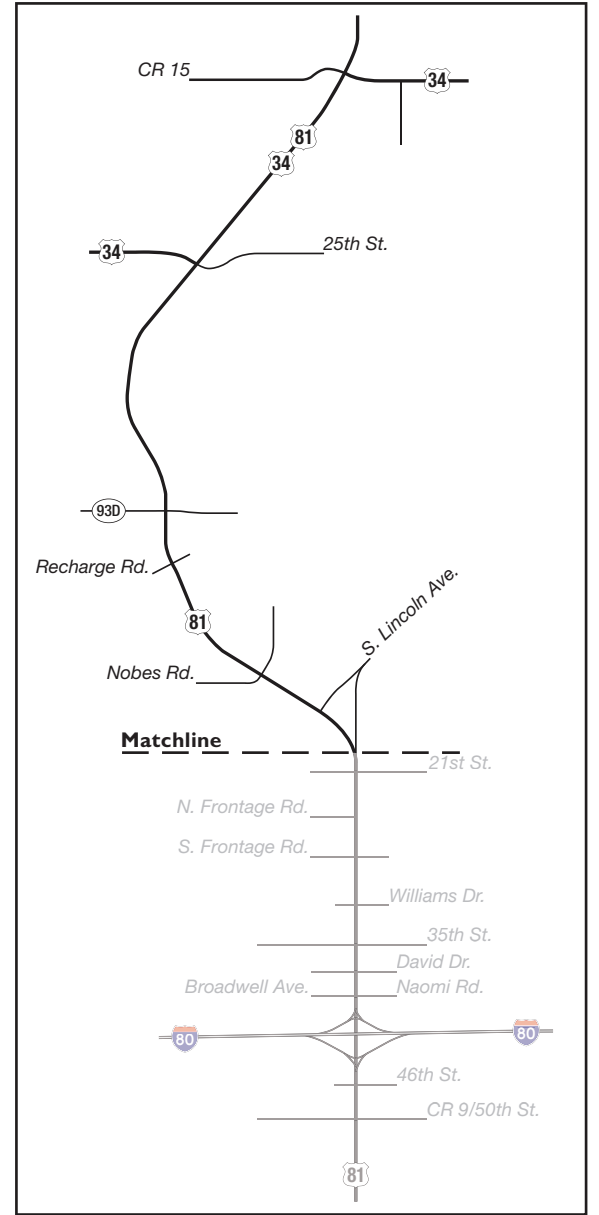

**KEY MAP**

**LEGEND**

- XXXX** = Existing Daily Traffic Volumes
- XXXX** = Future (2040) Daily Traffic Volumes

**KEY MAP**

**LEGEND**

- XXXX** = Existing Daily Traffic Volumes
- XXXX** = Future (2040) Daily Traffic Volumes