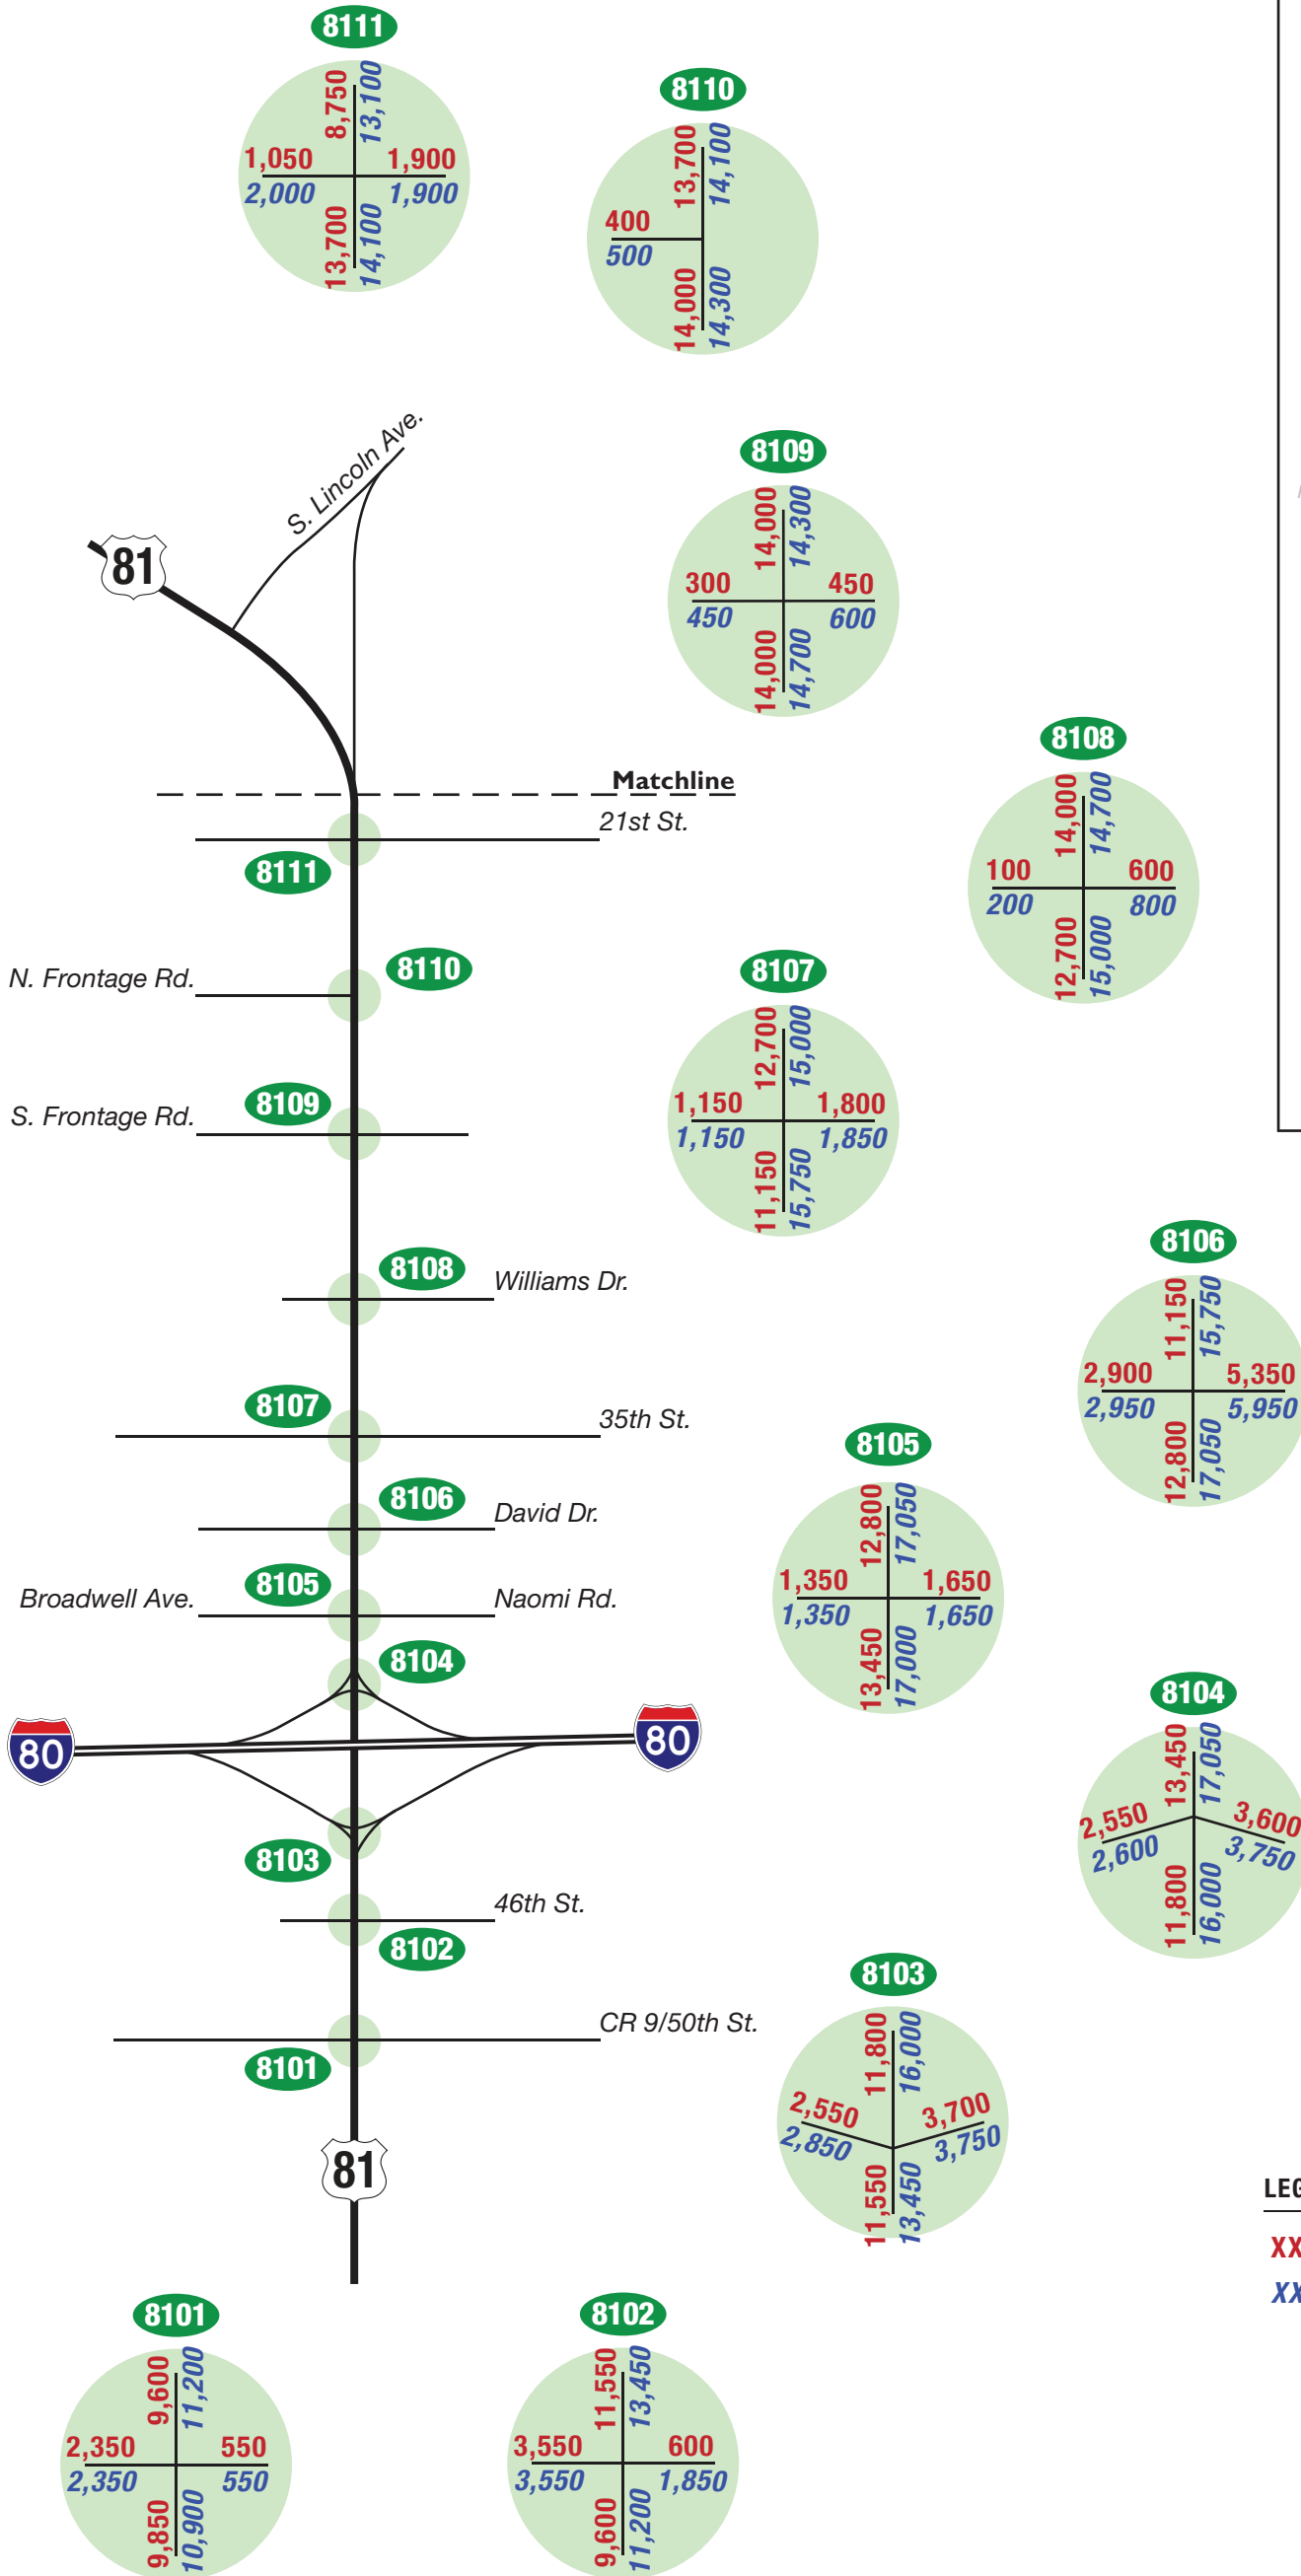

**KEY MAP**

**LEGEND**

- XXXX** = Existing Daily Traffic Volumes
- XXXX** = Future (2040) Daily Traffic Volumes

**KEY MAP**

**LEGEND**

- XXXX** = Existing Daily Traffic Volumes
- XXXX** = Future (2040) Daily Traffic Volumes