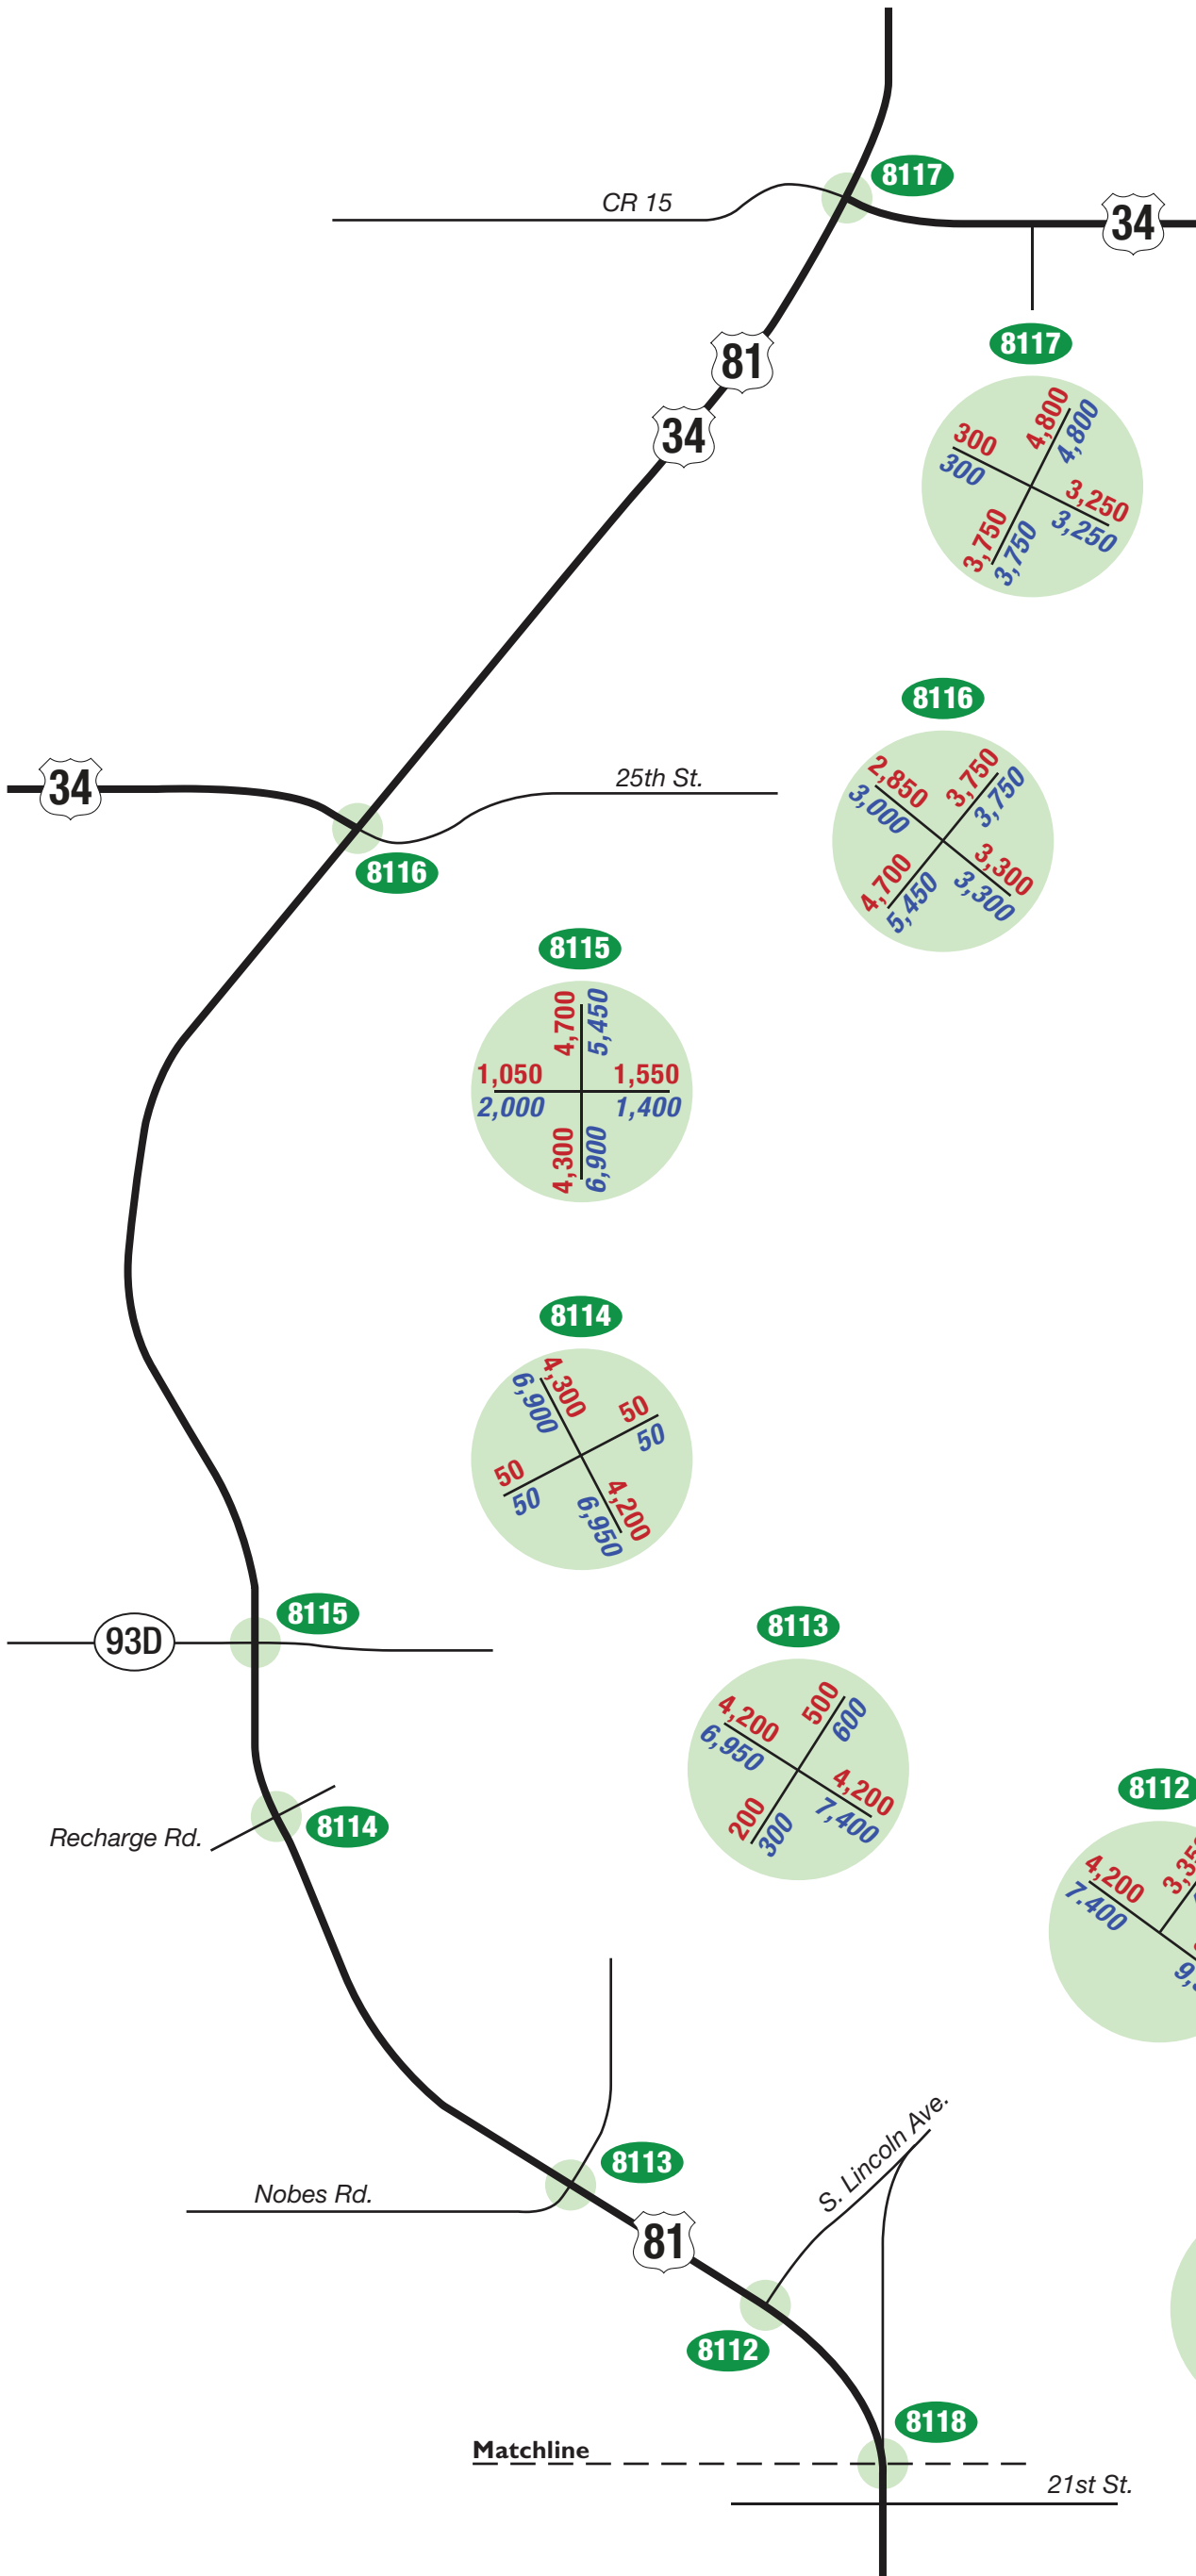

**KEY MAP**

**LEGEND**

- XXXX** = Existing Daily Traffic Volumes
- XXXX** = Future (2040) Daily Traffic Volumes

**KEY MAP**

**LEGEND**

- XXXX** = Existing Daily Traffic Volumes
- XXXX** = Future (2040) Daily Traffic Volumes