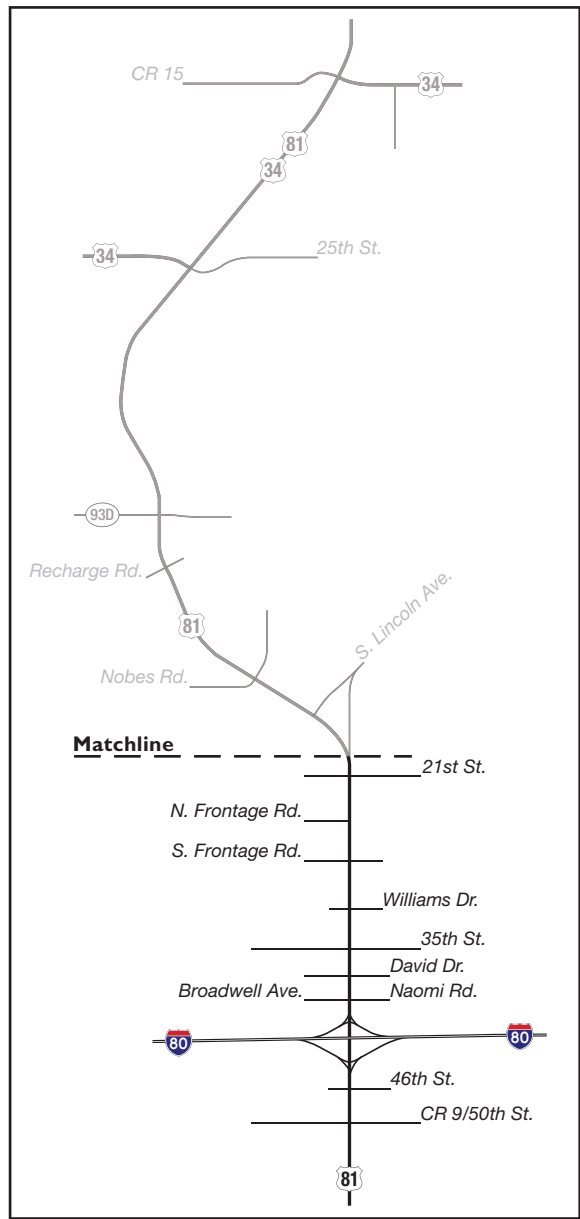

**KEY MAP**

**LEGEND**

- XXXX** = Existing Daily Traffic Volumes
- XXXX** = Future (2040) Daily Traffic Volumes

**KEY MAP**

**LEGEND**

- XXXX** = Existing Daily Traffic Volumes
- XXXX** = Future (2040) Daily Traffic Volumes