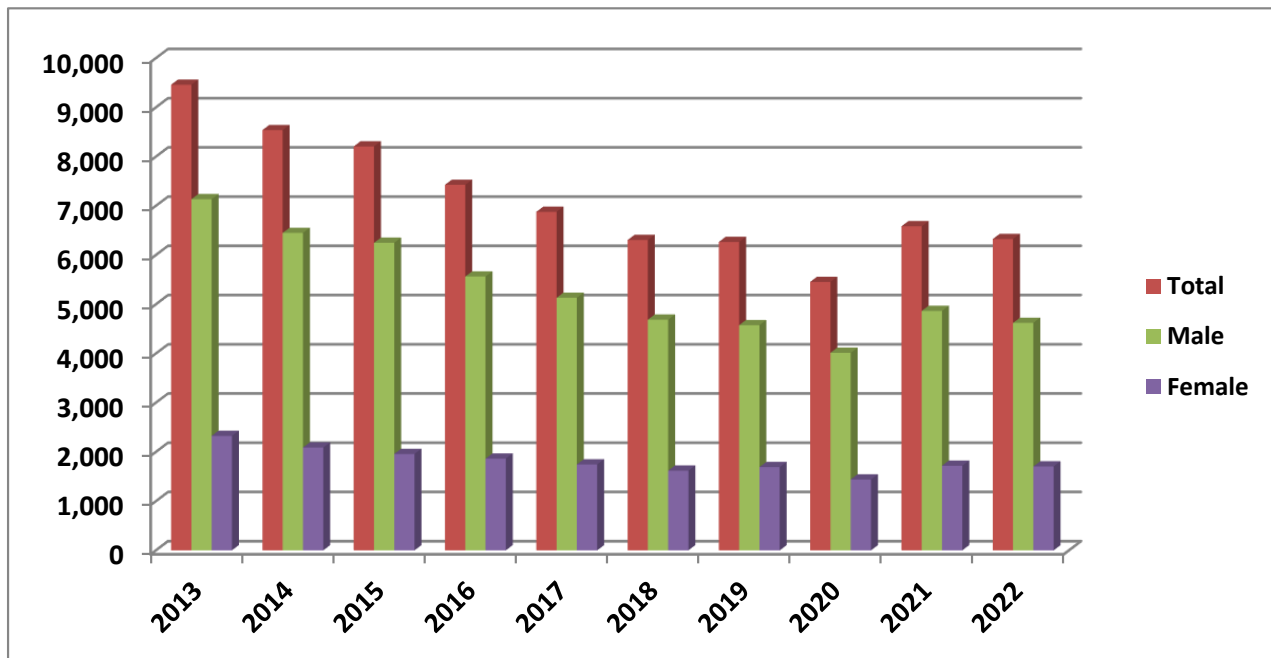

## Nebraska Driving Under the Influence Offenses

Year	Male	Female	Total
2013	7,134	2,325	9,459
2014	6,449	2,088	8,537
2015	6,248	1,958	8,206
2016	5,563	1,863	7,426
2017	5,131	1,746	6,877
2018	4,686	1,619	6,305
2019	4,575	1,691	6,266
2020	4,013	1,440	5,453
2021	4,865	1,719	6,584
2022	4,621	1,704	6,325