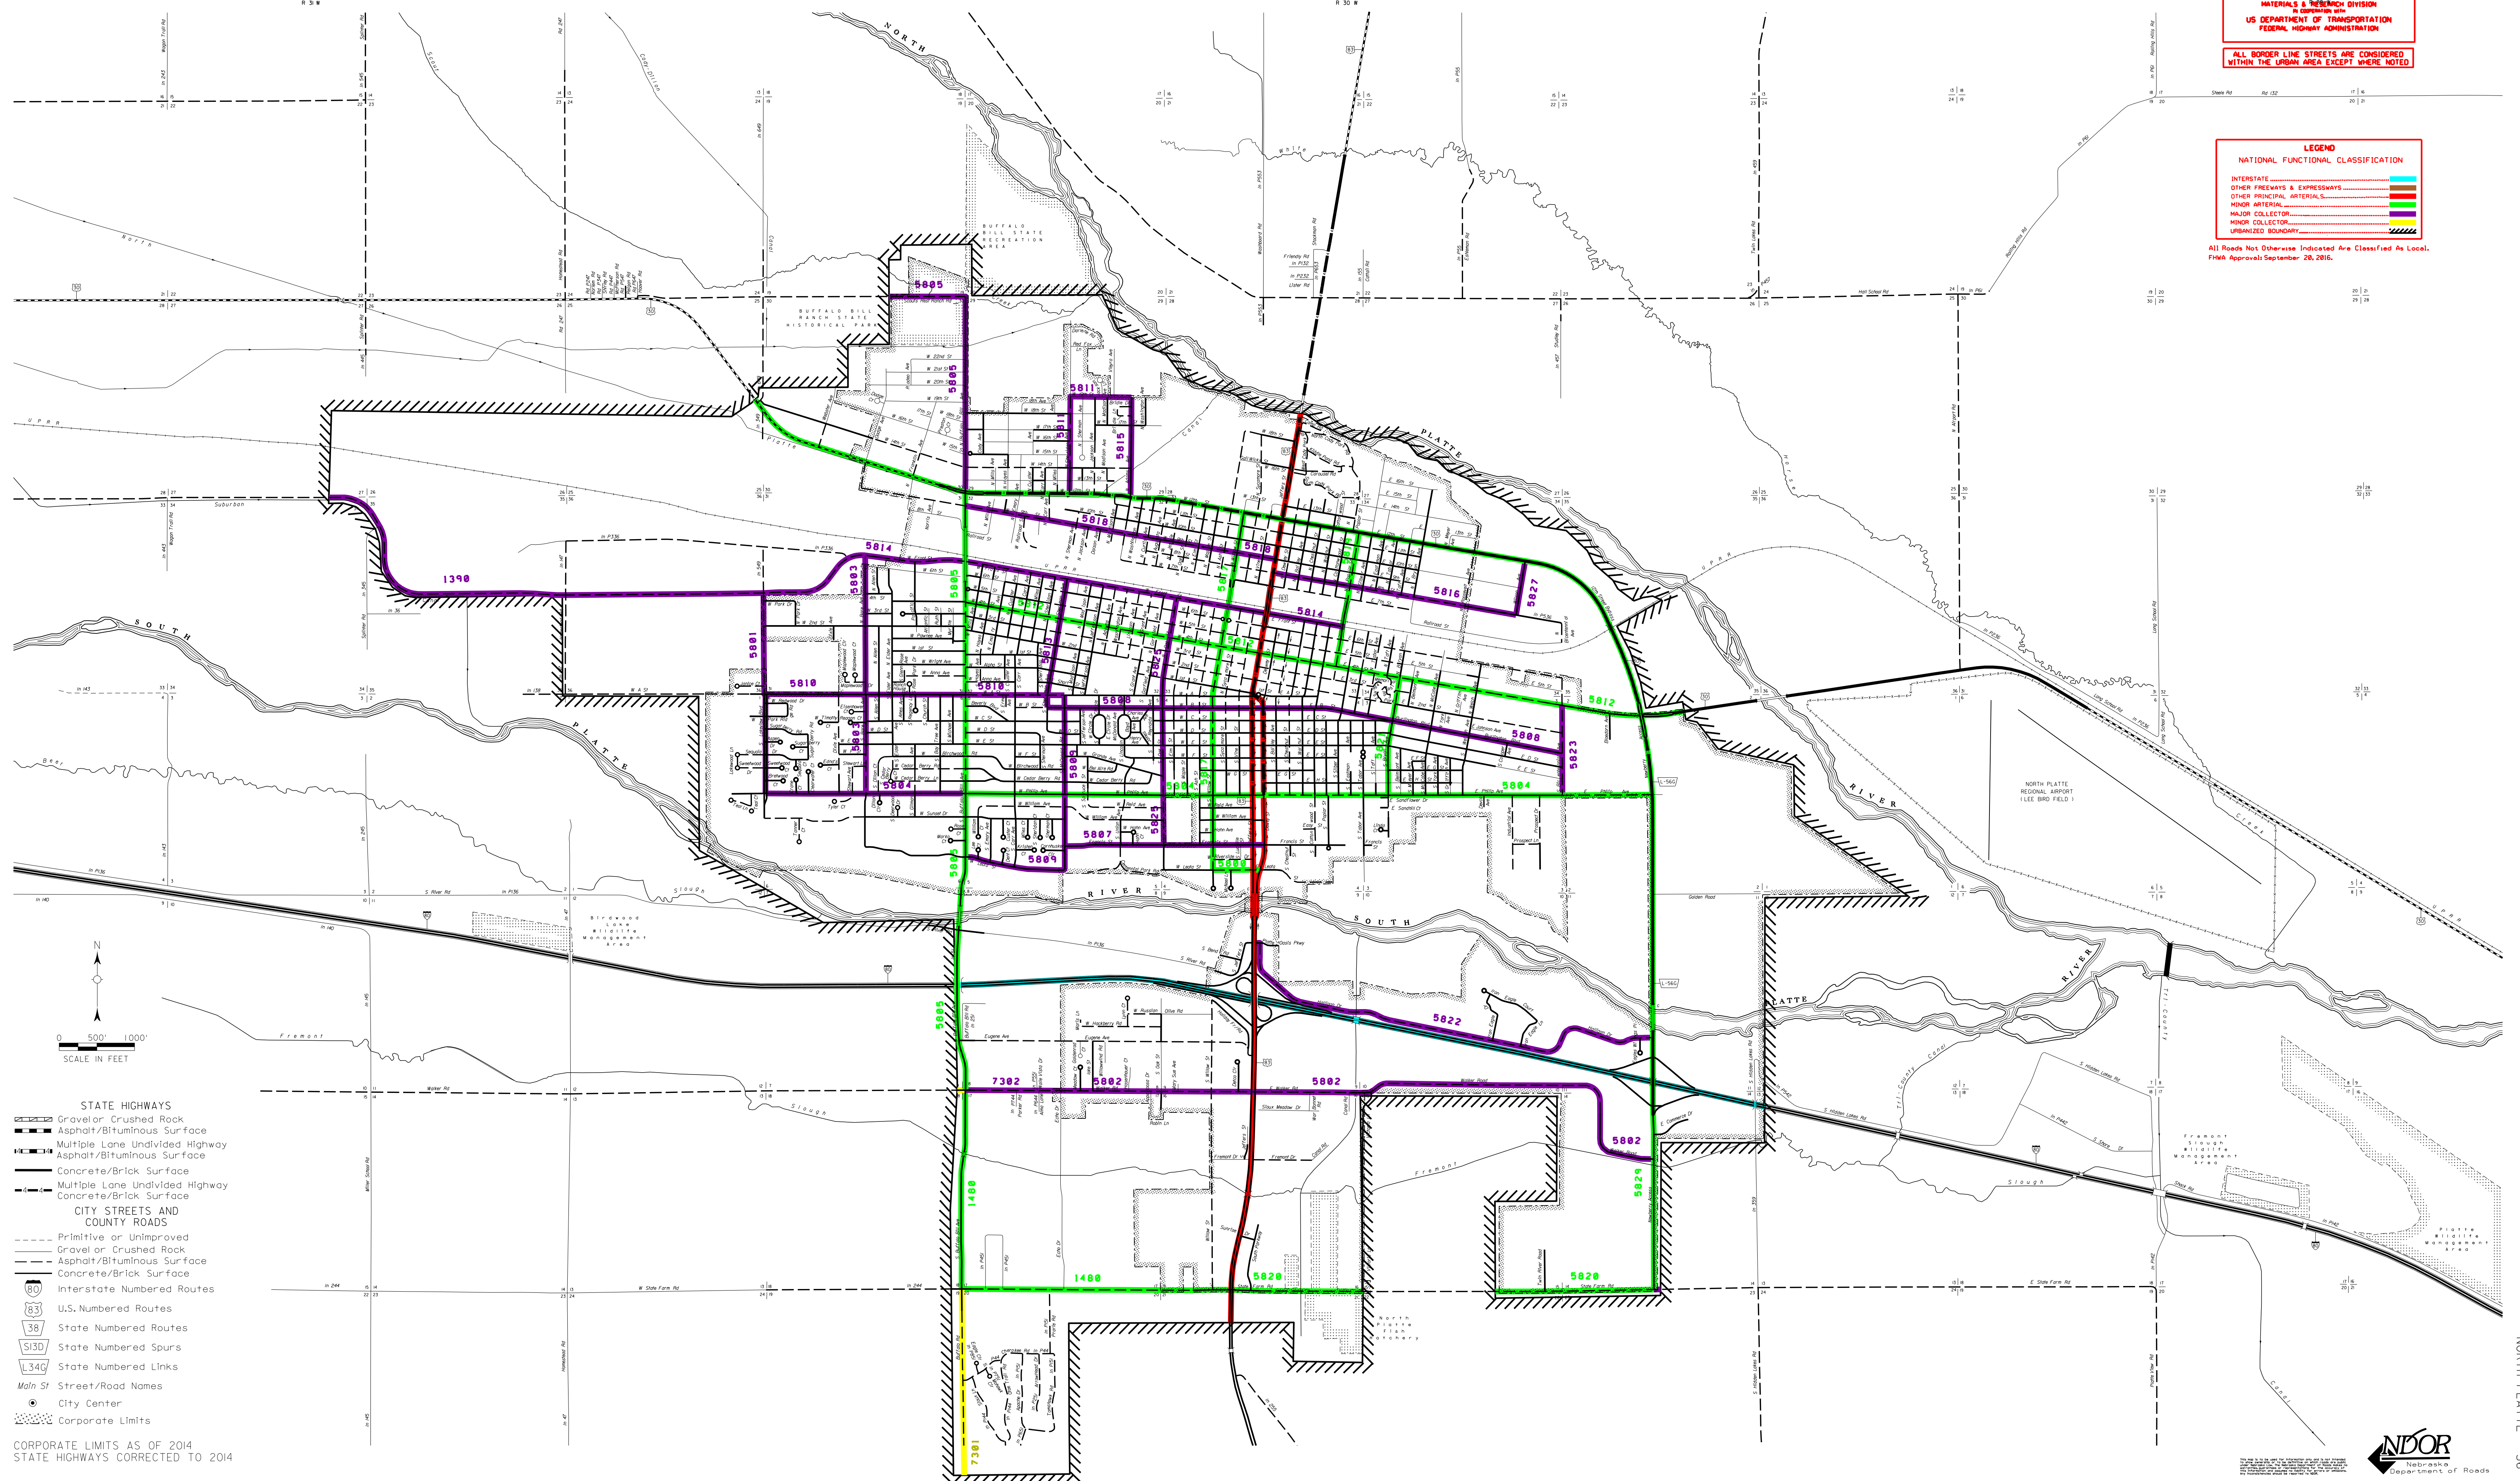

NORTH PLATTE

LINCOLN COUNTY
NEBRASKA
POPULATION 24,733 (2010 CENSUS)
2014

**URBAN AREA MAP
NORTH PLATTE NEBRASKA**
PREPARED BY
NEBRASKA DEPARTMENT OF ROADS
MATERIALS & RESEARCH DIVISION
IN COOPERATION WITH
US DEPARTMENT OF TRANSPORTATION
FEDERAL HIGHWAY ADMINISTRATION

1. **STATE HIGHWAYS**
2. Gravel or Crushed Rock Asphalt/Bituminous Surface
   - Multiple Lane Undivided Highway Asphalt/Bituminous Surface
   - Concrete/Brick Surface
   - Multiple Lane Undivided Highway Concrete/Brick Surface
3. **CITY STREETS AND COUNTY ROADS**
4. Primitive or Unimproved
   - Gravel or Crushed Rock Asphalt/Bituminous Surface
   - Concrete/Brick Surface
5. **INTERSTATE NUMBERED ROUTES**
6. Interstate Numbered Routes
   - U.S. Numbered Routes
   - State Numbered Routes
   - State Numbered Spurs
   - State Numbered Links
7. **Other Symbols**
8. Main St Street/Road Names
   - City Center
   - Corporate Limits

CORPORATE LIMITS AS OF 2014
STATE HIGHWAYS CORRECTED TO 2014