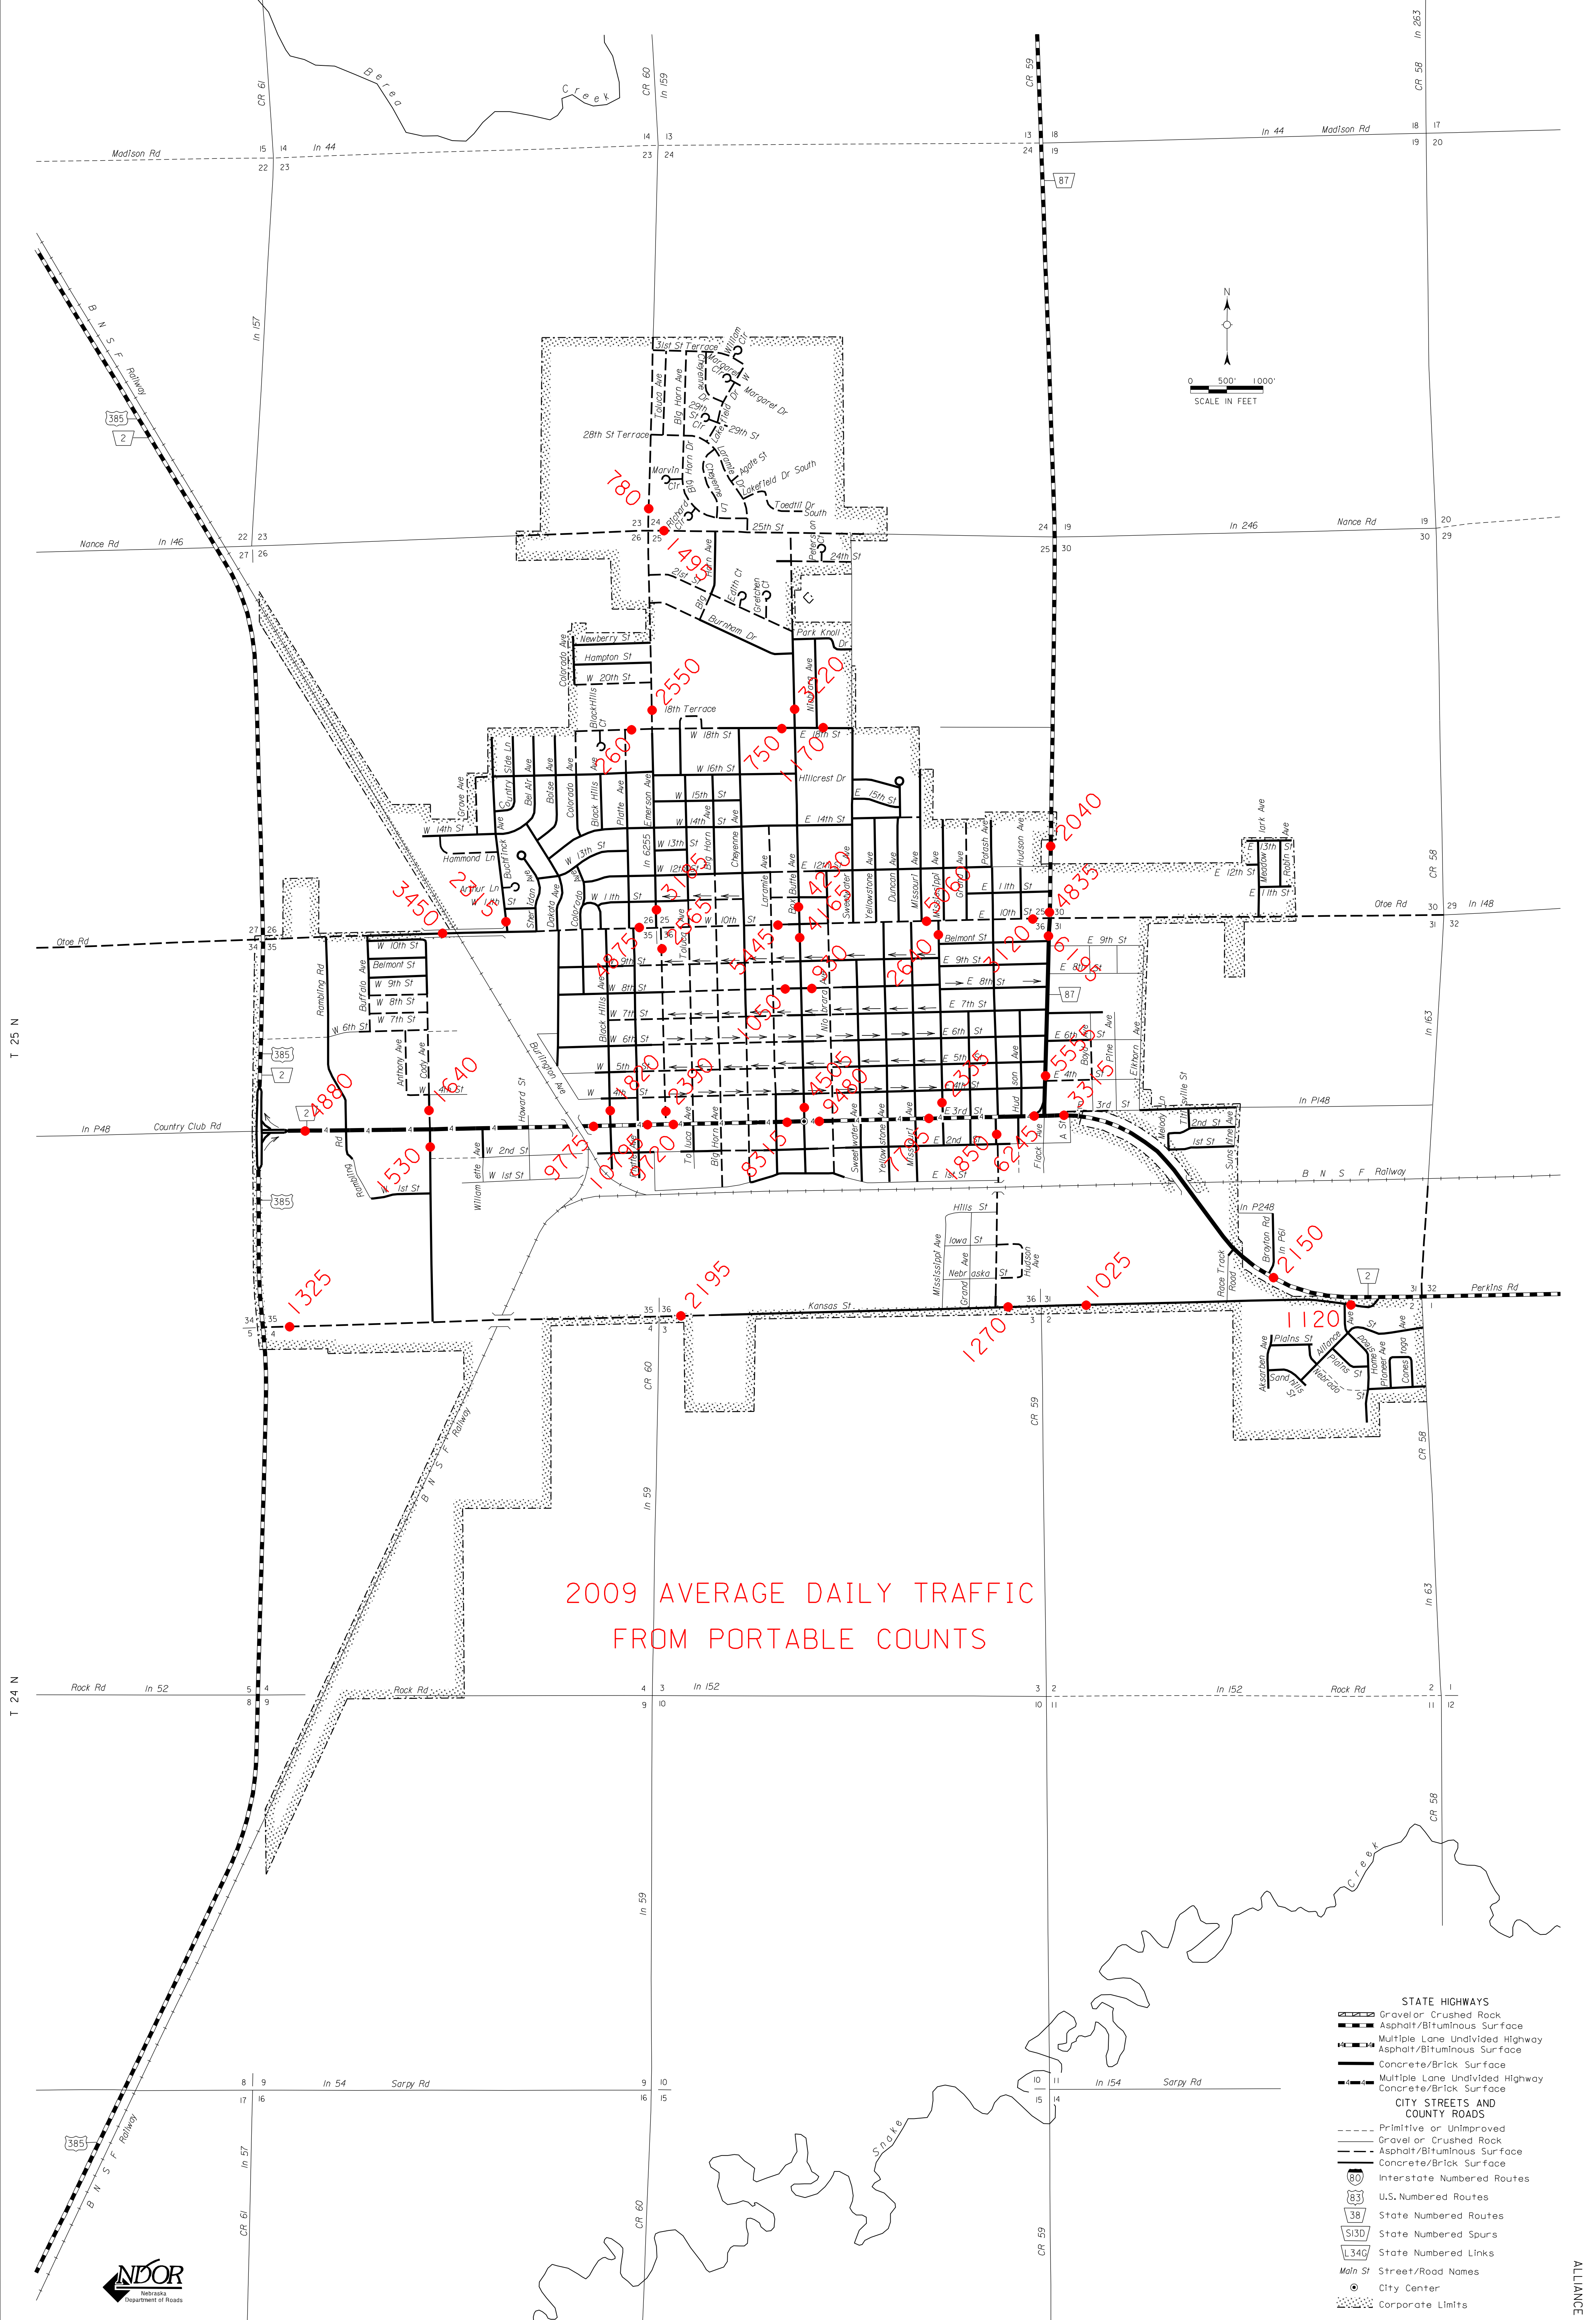

ALLIANCE

BOX BUTTE COUNTY
NEBRASKA
POPULATION 8959 (2000 CENSUS)
2009

R 48 W

R 47 W

2009 AVERAGE DAILY TRAFFIC FROM PORTABLE COUNTS

- **STATE HIGHWAYS**
  - Gravel or Crushed Rock
  - Asphalt/Bituminous Surface
  - Multiple Lane, Undivided Highway
  - Asphalt/Bituminous Surface
  - Concrete/Brick Surface
  - Multiple Lane, Undivided Highway
  - Concrete/Brick Surface
- **CITY STREETS AND COUNTY ROADS**
  - Primitive or Unimproved
  - Gravel or Crushed Rock
  - Asphalt/Bituminous Surface
  - Concrete/Brick Surface
- Interstate Numbered Routes
- U.S. Numbered Routes
- State Numbered Routes
- State Numbered Spurs
- State Numbered Links
- Main St Street/Road Names
- City Center
- Corporate Limits