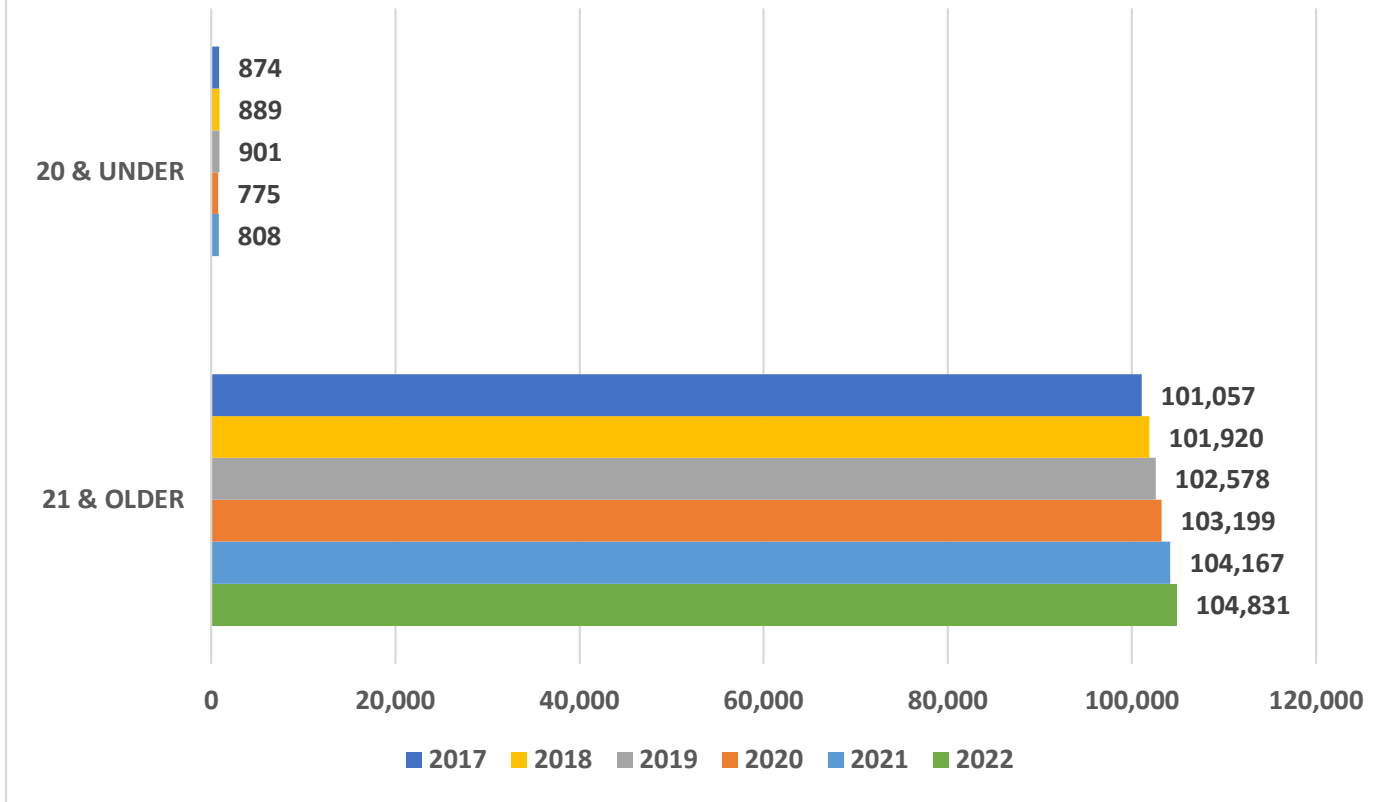

Nebraska Motorcycle Licensed Operators Age Groups: 20 & Under vs. 21 & Older

Prepared by: NDOT-Highway Safety Office, 5001 South 14th, PO Box 94612, Lincoln, NE 68509
 Last Date Modified: April 27, 2023