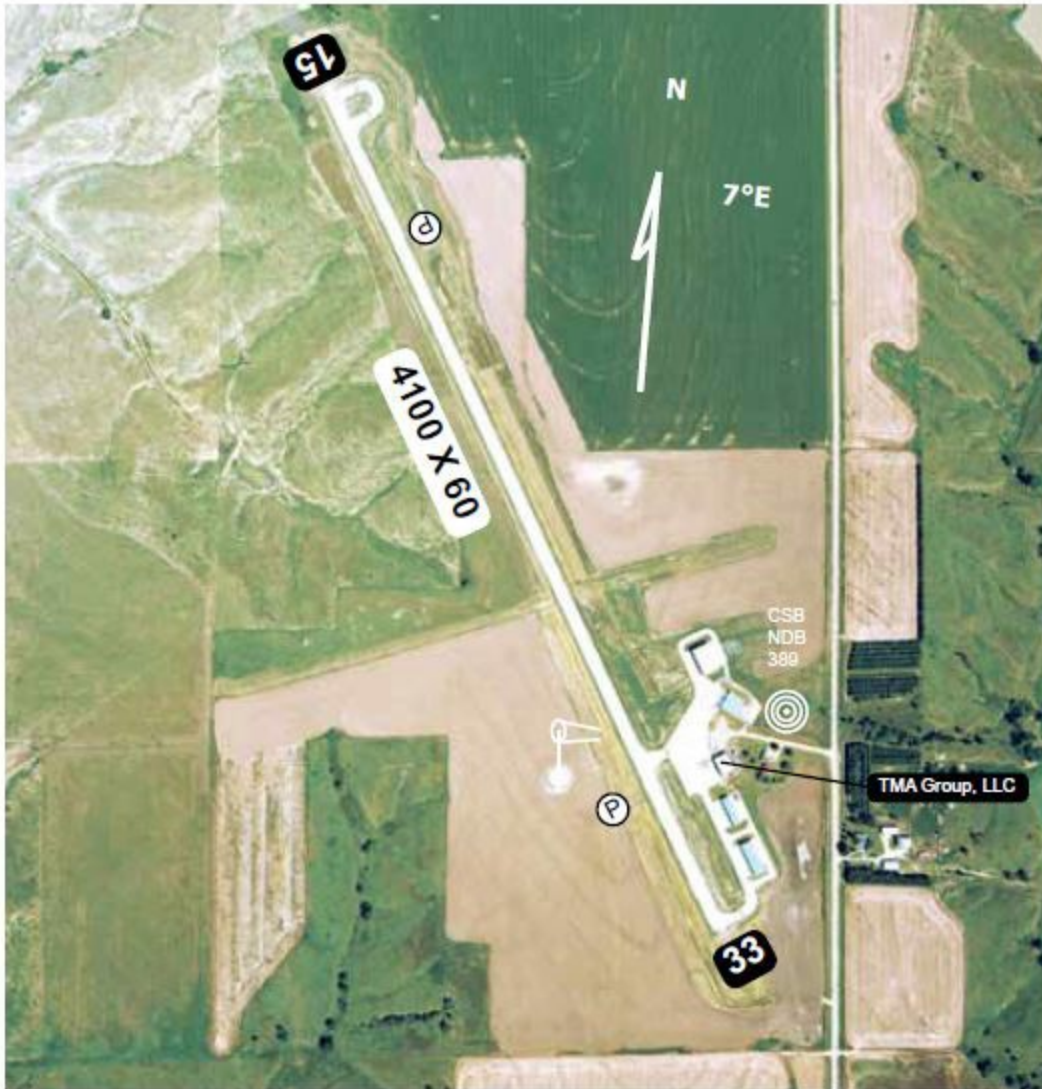

Cambridge (CSB)

Elevation 2414'

AWOS/ASOS	Denver Center	CTAF
None	132.7	122.8 

Runway	Surface	Traffic Pattern	Runway Lights
15 / 33	Concrete	1000-LH / 1000-LH	MIRL
Airport Manager	Donny Sailors	308-697-8624	
FBO	TMA Group, L.L.C.		
Fuel	100 LL & Jet A	Hours	0800 - 1800 Mon - Sat

Cambridge Municipal Airport

N 40°18.40' W 100°09.73'