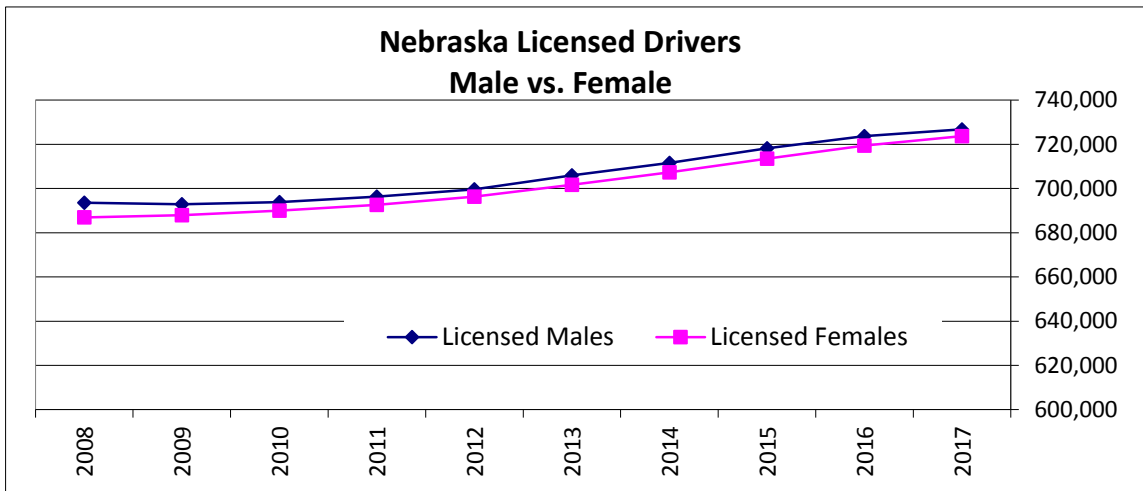

Nebraska Licensed Drivers Male vs. Female

Year	Licensed Males	Licensed Females	Total Licensed
2008	693,561	686,911	1,380,472
2009	692,864	687,995	1,380,859
2010	693,797	690,043	1,383,840
2011	696,323	692,664	1,388,987
2012	699,688	696,253	1,395,941
2013	705,967	701,668	1,407,635
2014	711,548	707,269	1,418,817
2015	718,224	713,500	1,431,724
2016	723,658	719,424	1,443,082
2017	726,774	723,705	1,450,479