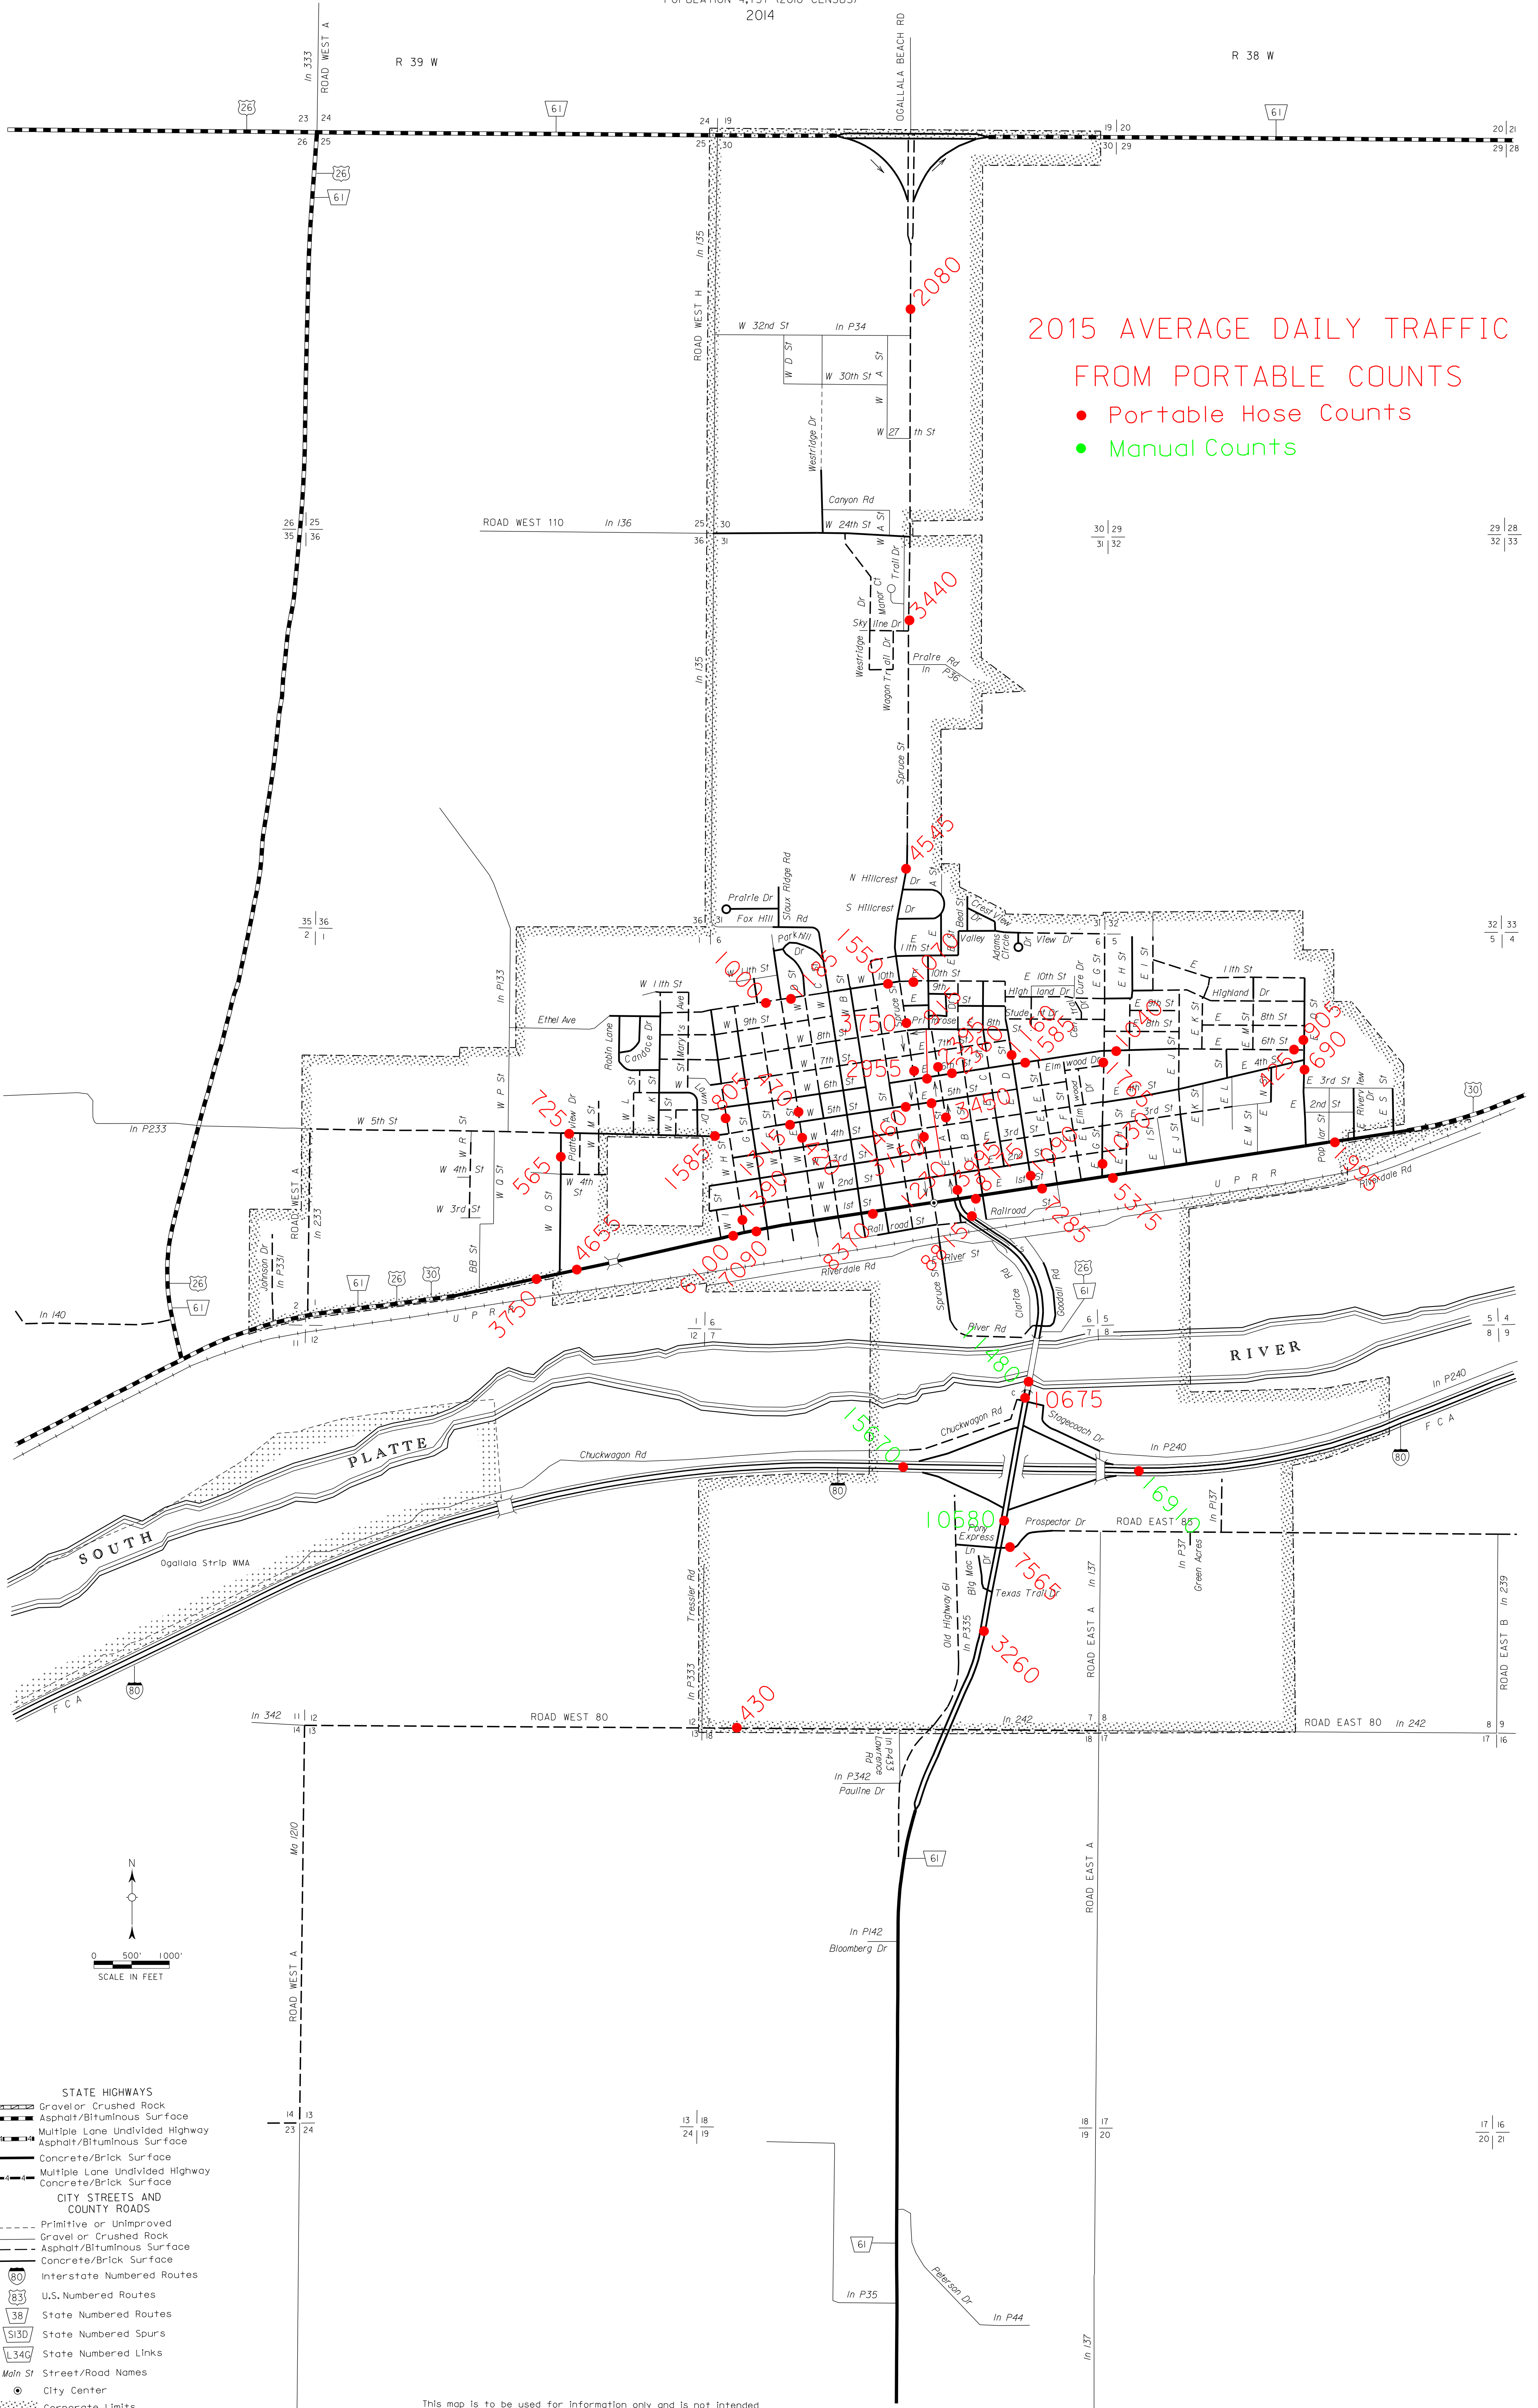

OGALLALA

KEITH COUNTY
NEBRASKA
POPULATION 4,737 (2010 CENSUS)
2014

2015 AVERAGE DAILY TRAFFIC FROM PORTABLE COUNTS

- Portable Hose Counts
- Manual Counts