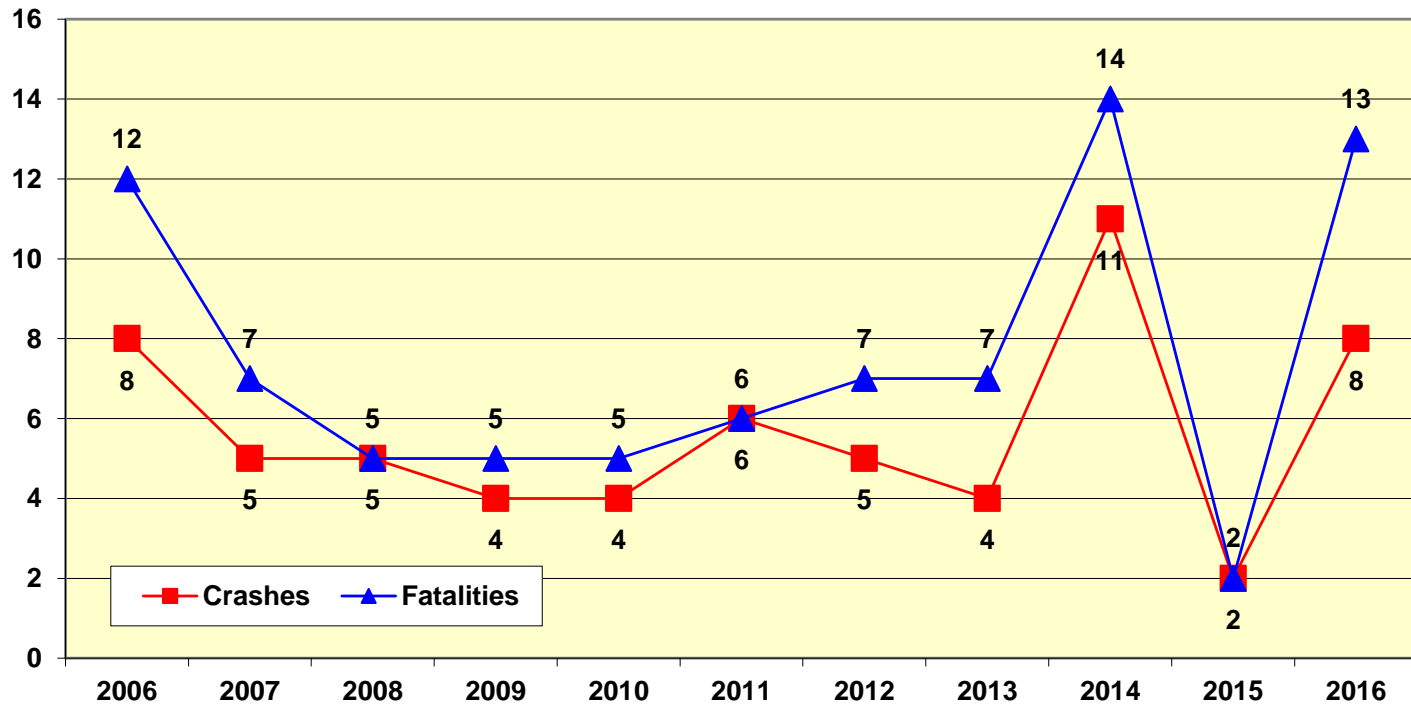

### Nebraska Motor Vehicle Fatal Traffic Crashes in Work Zones - All Roadways 2006 - 2016

Prepared by: NDOT- Highway Safety Office, PO Box 94612, Lincoln, NE 68509

Revised: August 15, 2017