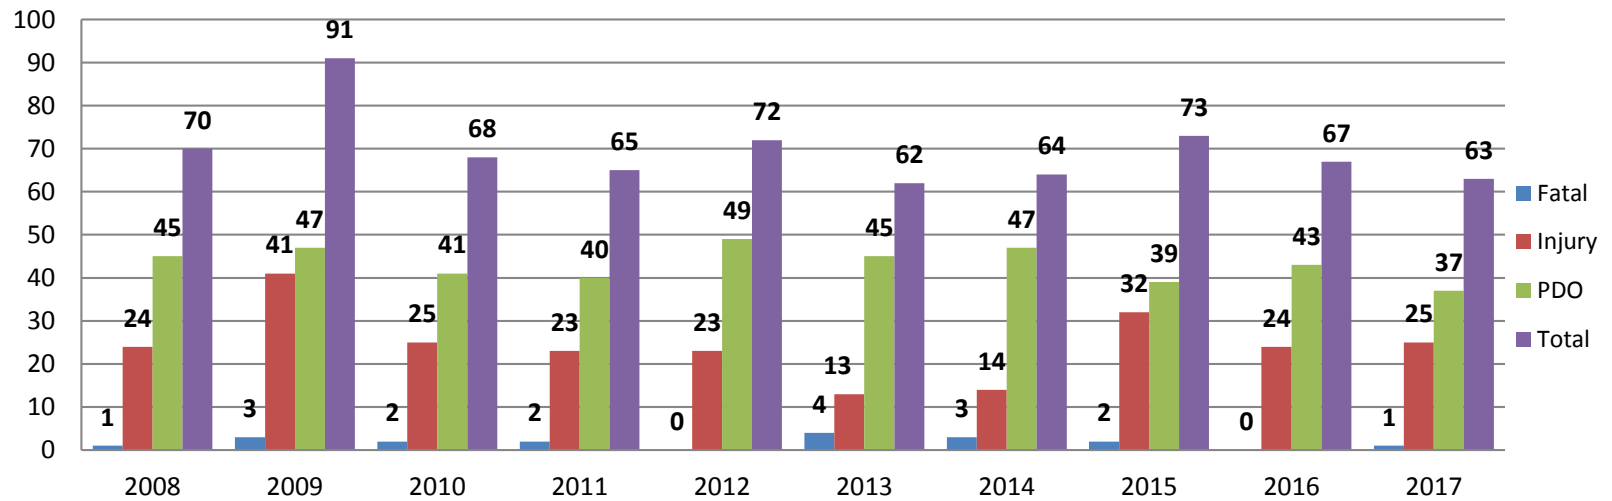

## Nebraska Farm Vehicle-Related Crashes 2008 - 2017

Prepared by: NDOT Highway Safety Office, PO Box 94612, Lincoln, NE 68509

Revised: July 27, 2018

PDO - Property Damage Only