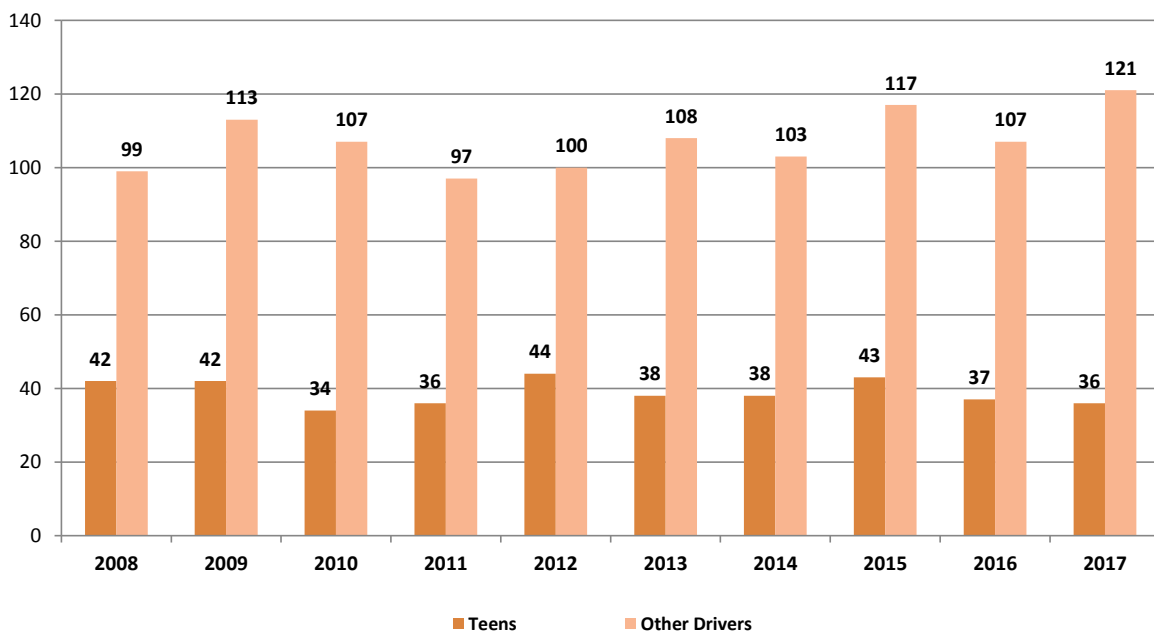

Nebraska Traffic Crashes Involving Cell Phone Distractions Comparing Teens, Other Drivers and All Drivers

Nebraska Traffic Crashes Involving Cell Phone Distractions Comparing Teens to Other Drivers

Note: Teen Drivers include Ages 15 thru 19, Other Drivers excludes Teens, All Drivers includes Teens

Note: Teen drivers ages 19 & younger represent 7.2% of all licensed drivers (includes all LPD, SCP, and POP permits) in 2016.

Source: Standard Summary of Nebraska Motor Vehicle Traffic Accidents