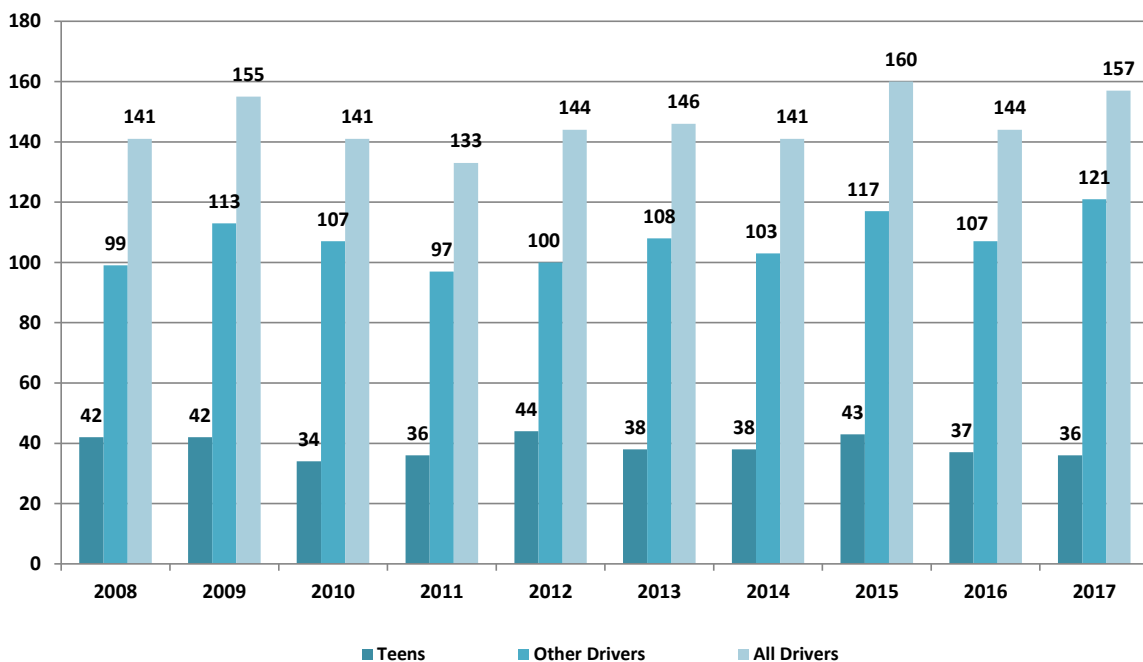

Nebraska Traffic Crashes Involving Cell Phone Distractions Comparing Teens, Other Drivers and All Drivers

Nebraska Traffic Crashes Involving Cell Phone Distractions Comparing Teens to Other Drivers

Note: Teen Drivers include Ages 15 thru 19, Other Drivers excludes Teens, All Drivers includes Teens

Note: Teen drivers ages 19 & younger represent 7.2% of all licensed drivers (includes all LPD, SCP, and POP permits) in 2016.

Source: Standard Summary of Nebraska Motor Vehicle Traffic Accidents