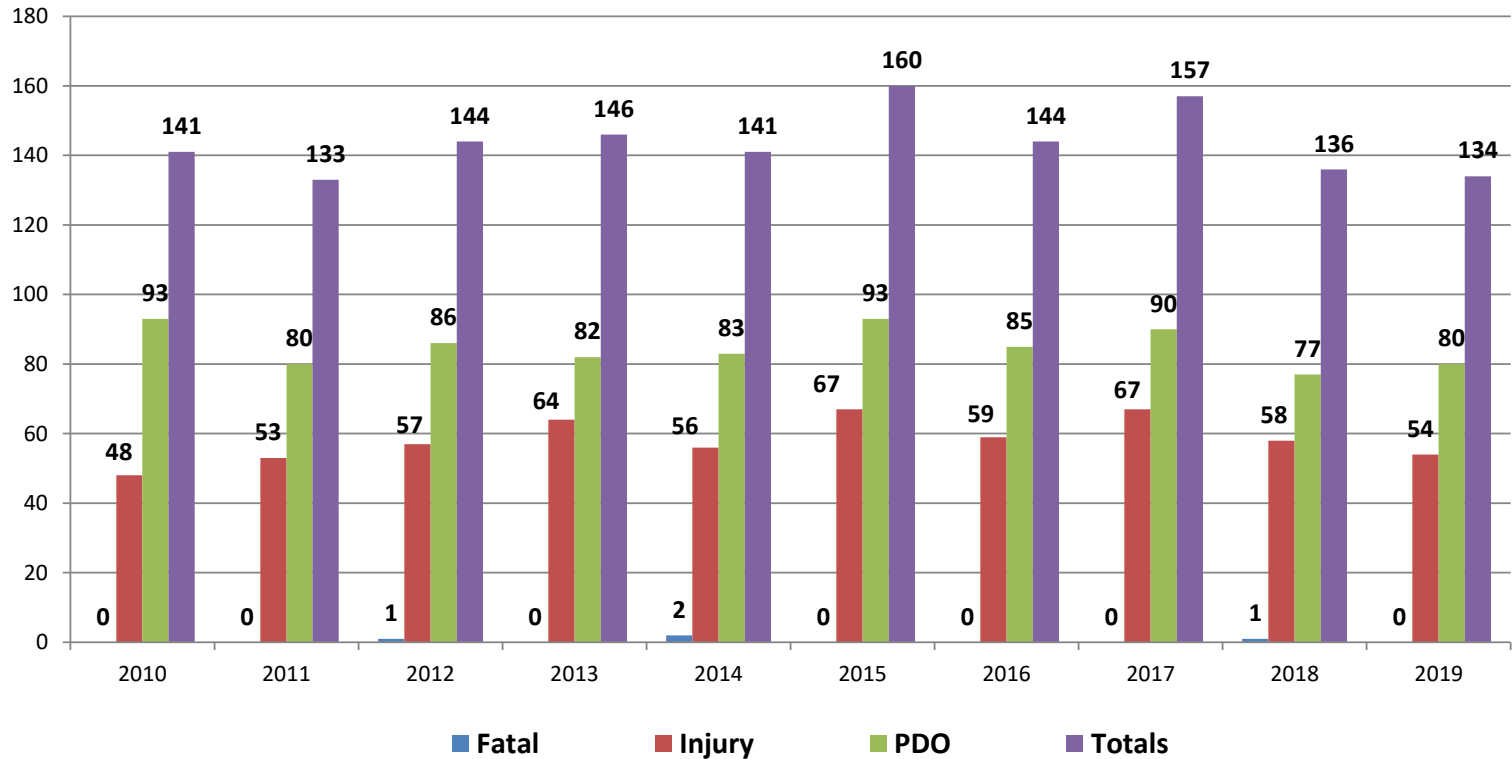

Nebraska Drivers Involved in Traffic Crashes with Cell Phone Distractions

Source: Standard Summary of Nebraska Motor Vehicle Traffic Accidents

PDO - Property Damage Only Crashes

Prepared by: NDOT Highway Safety Office, PO Box 94612, Lincoln, NE 68509