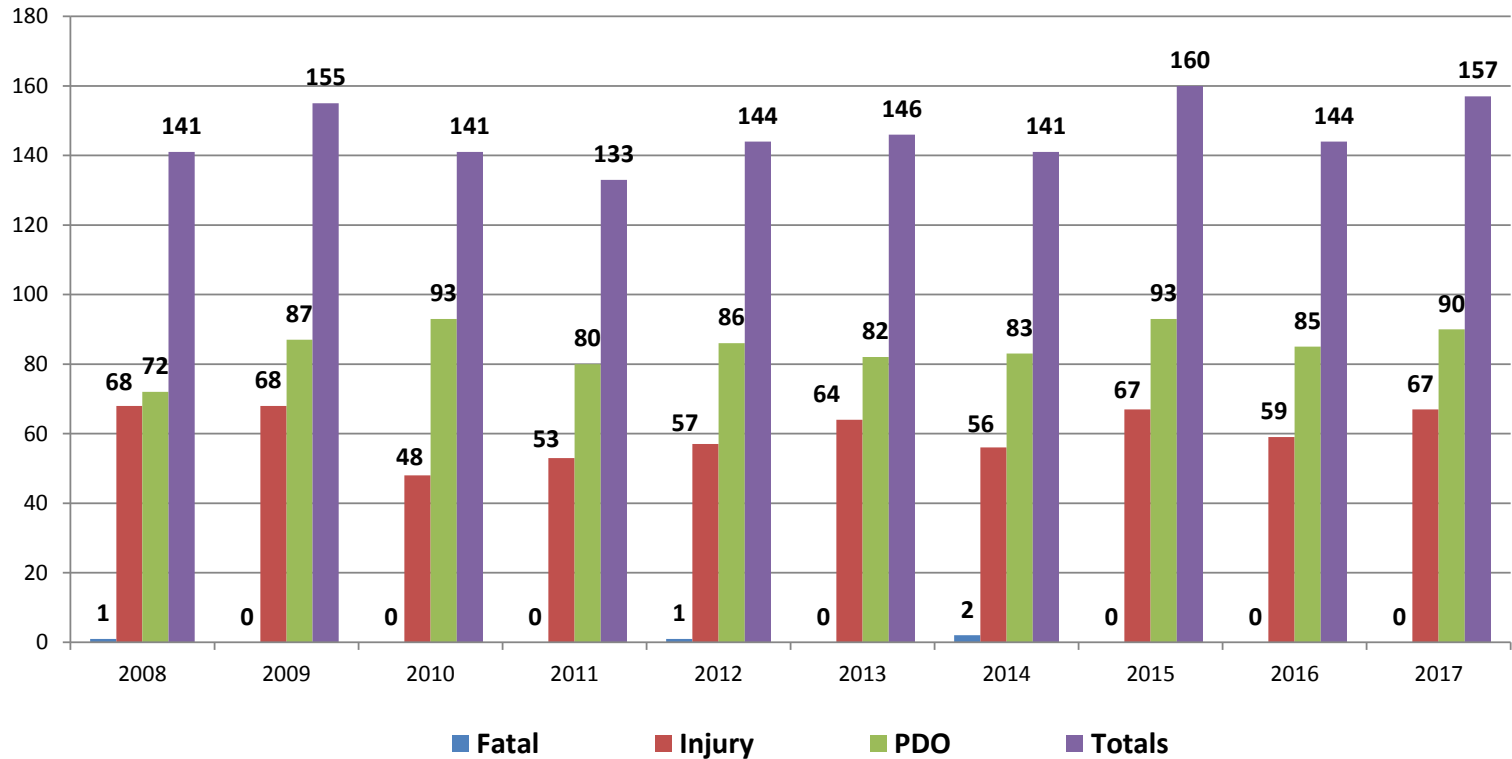

## Nebraska Drivers Involved in Traffic Crashes with Cell Phone Distractions

Source: Standard Summary of Nebraska Motor Vehicle Traffic Accidents

PDO - Property Damage Only Crashes

Prepared by: NDOT Highway Safety Office, PO Box 94612, Lincoln, NE 68509