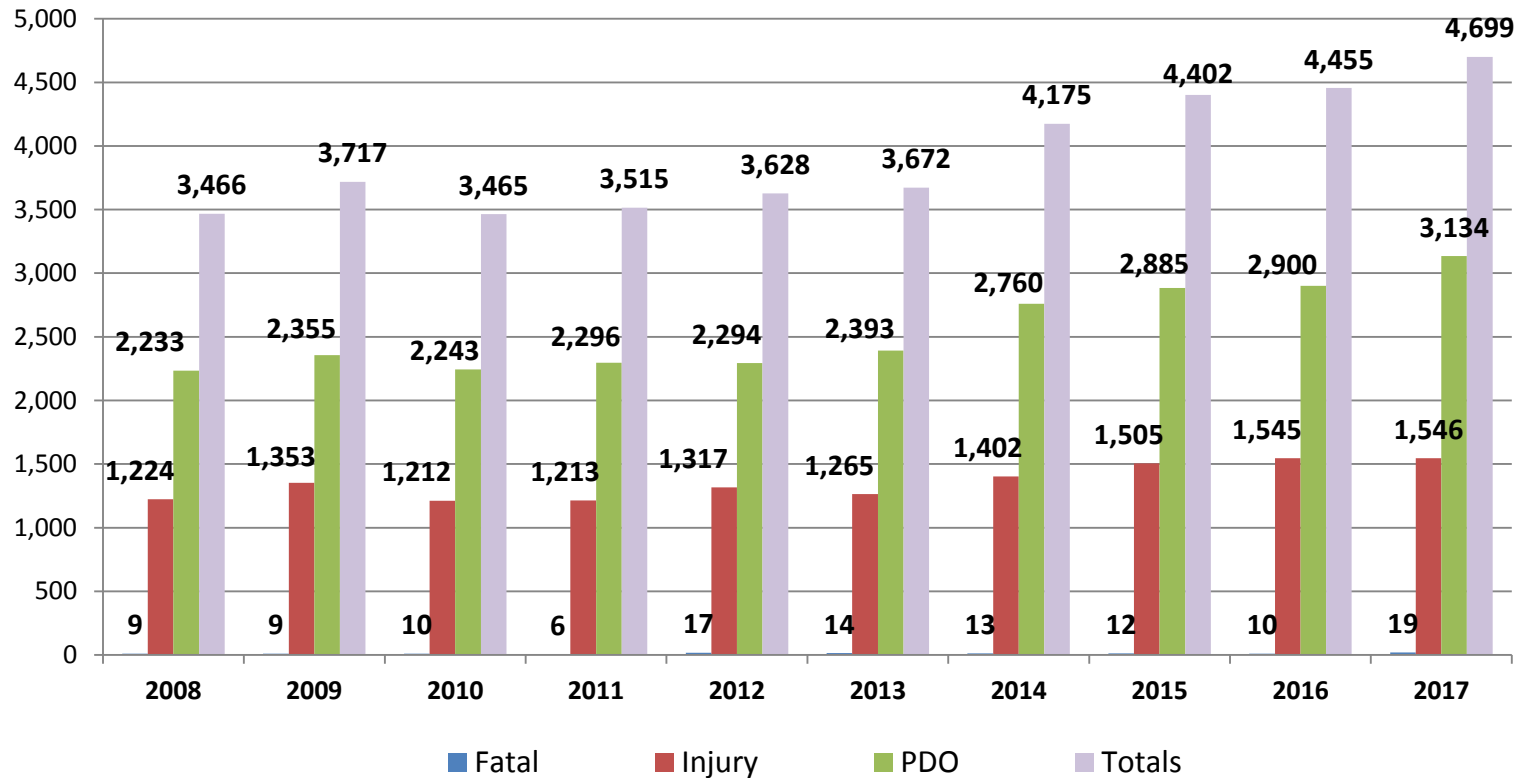

Nebraska Drivers Involved in Distracted* Driving Crashes

* Includes All Distractions, Mobile Phone Distractions, Distracted - Other, and Inattention

Source: Standard Summary of Nebraska Motor Vehicle Traffic Accidents

Prepared by: NDOT Highway Safety Office, PO Box 94612, Lincoln, NE 68509

Last Date Modified: October 3, 2018

PDO - Property Damage Only Crashes