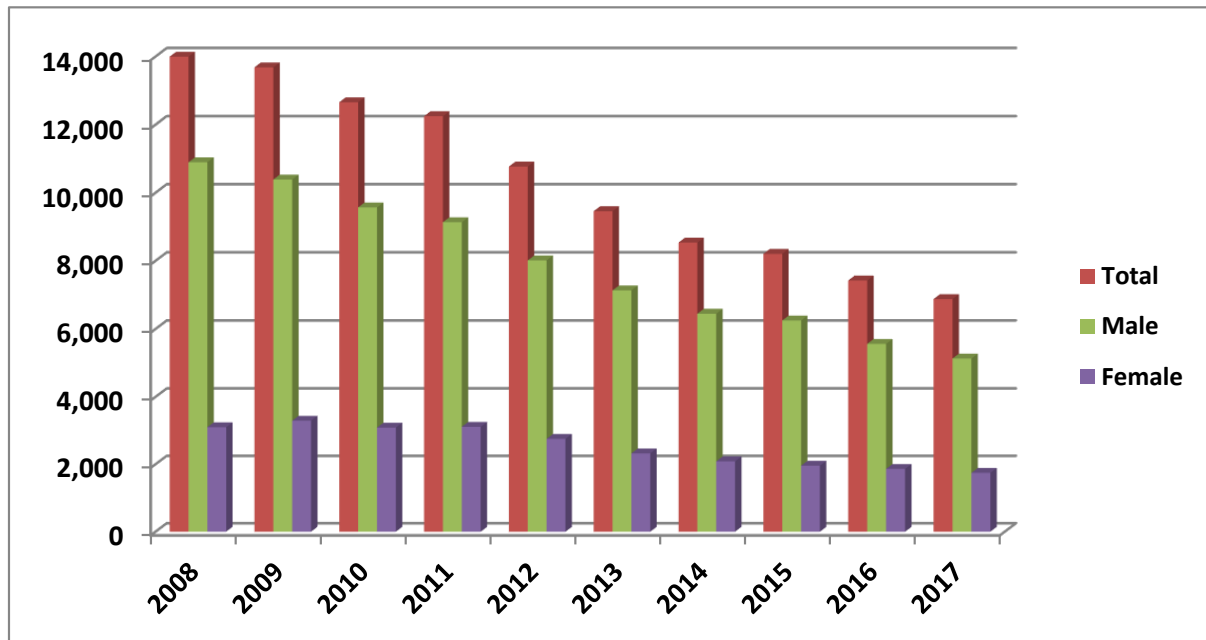

Nebraska Driving Under the Influence Offenses

Year	Male	Female	Total
2008	10,895	3,101	13,996
2009	10,388	3,294	13,682
2010	9,569	3,089	12,658
2011	9,136	3,112	12,248
2012	8,015	2,755	10,770
2013	7,134	2,325	9,459
2014	6,449	2,088	8,537
2015	6,248	1,958	8,206
2016	5,563	1,863	7,426
2017	5,131	1,746	6,877