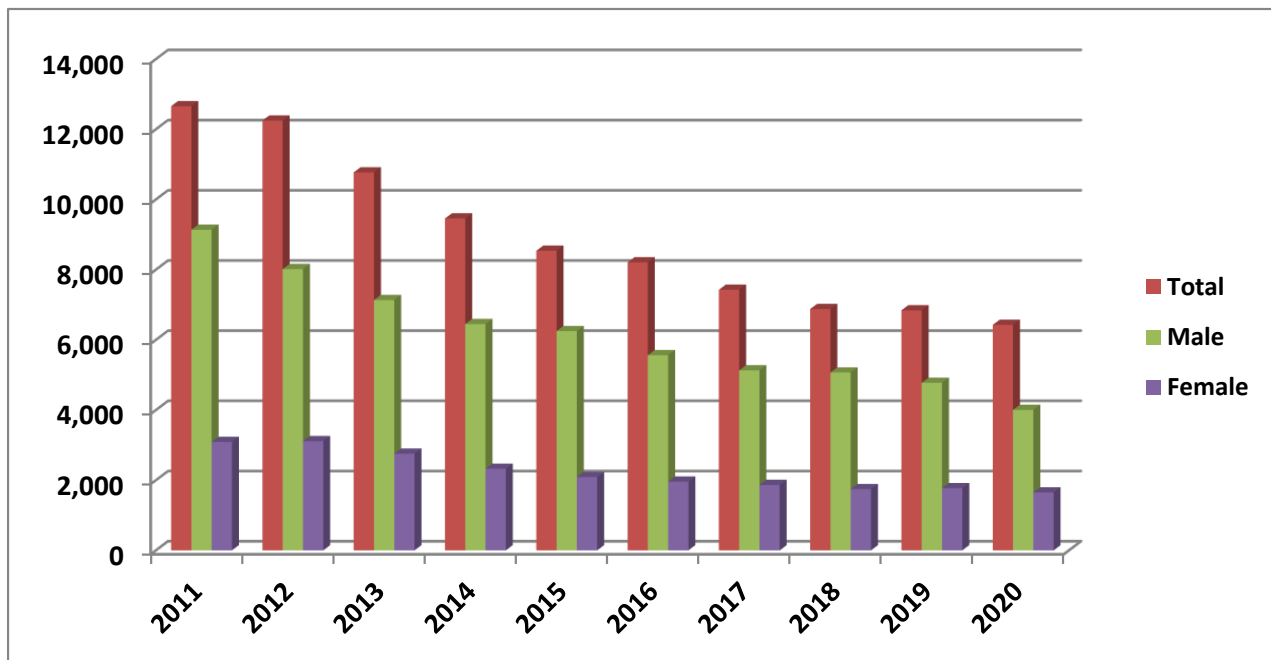

Nebraska Driving Under the Influence Offenses

Year	Male	Female	Total
2008	10,895	3,101	13,996
2009	10,388	3,294	13,682
2010	9,569	3,089	12,658
2011	9,136	3,112	12,248
2012	8,015	2,755	10,770
2013	7,134	2,325	9,459
2014	6,449	2,088	8,537
2015	6,248	1,958	8,206
2016	5,563	1,863	7,426
2017	5,131	1,746	6,877
2018	5,068	1,772	6,840
2019	4,775	1,651	6,426
2020	4,004	1,421	5,425