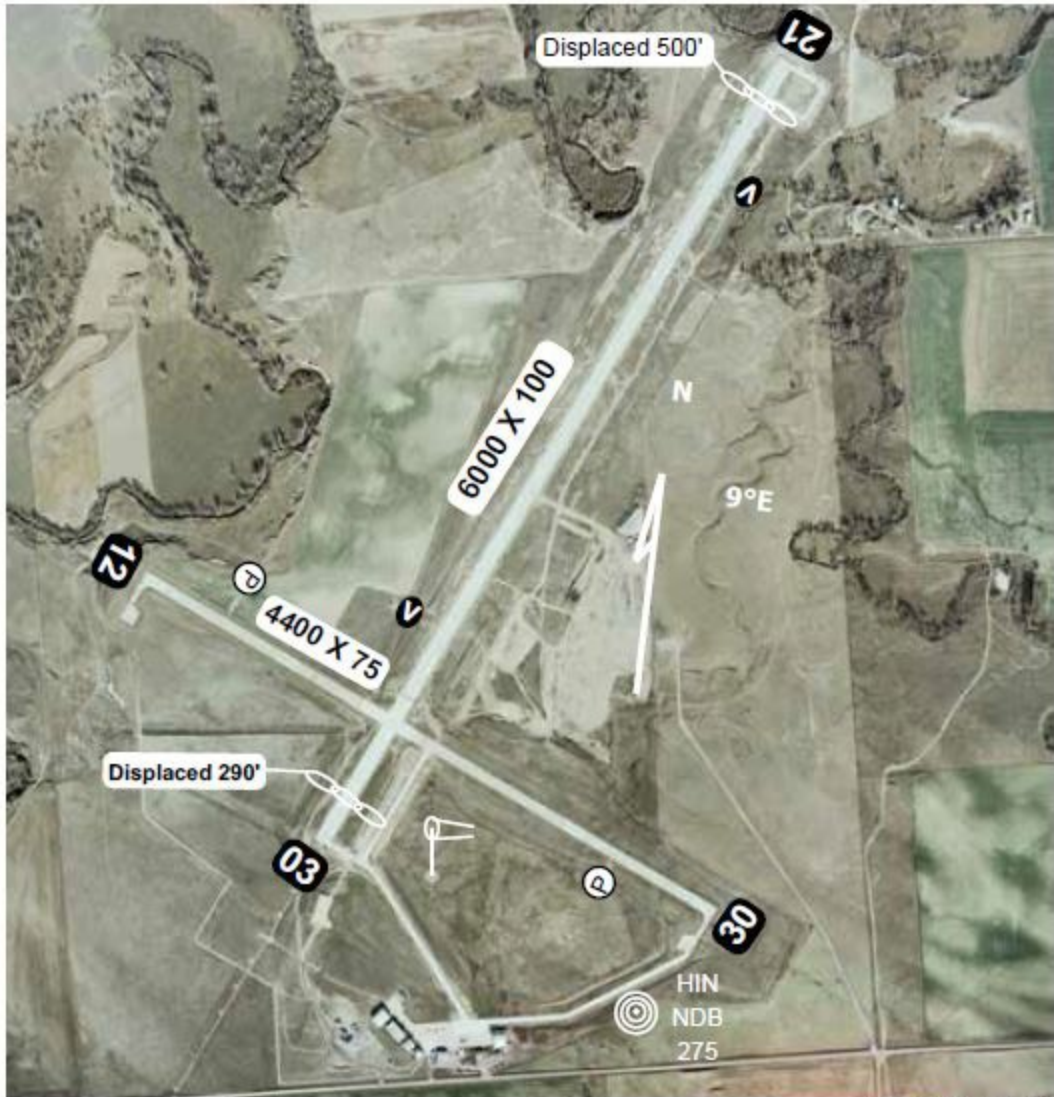

Chadron (CDR)

Elevation 3297'

ASOS	Denver Center	Columbus Radio	CTAF
118.05 (308-432-5574)	127.95	122.5	122.8 

Rwy 03 Ldg 5710'
Rwy 21 Ldg 5500'

Runway	Surface	Traffic Pattern	Runway Lights
03 / 21	Concrete	1000-LH / 1000-LH	HIRL
12 / 30	Concrete	1000-LH / 1000-LH	MIRL
Airport Manager	Wayne Anderson		308-432-0505
FBO	A&M Aviation (Doug Budd)		308-432-8128
Fuel	100LL Jet A Credit Card	Hours	0800-1600 Mon - Fri

Chadron Municipal Airport

N 42°50.25' W 103°05.73'