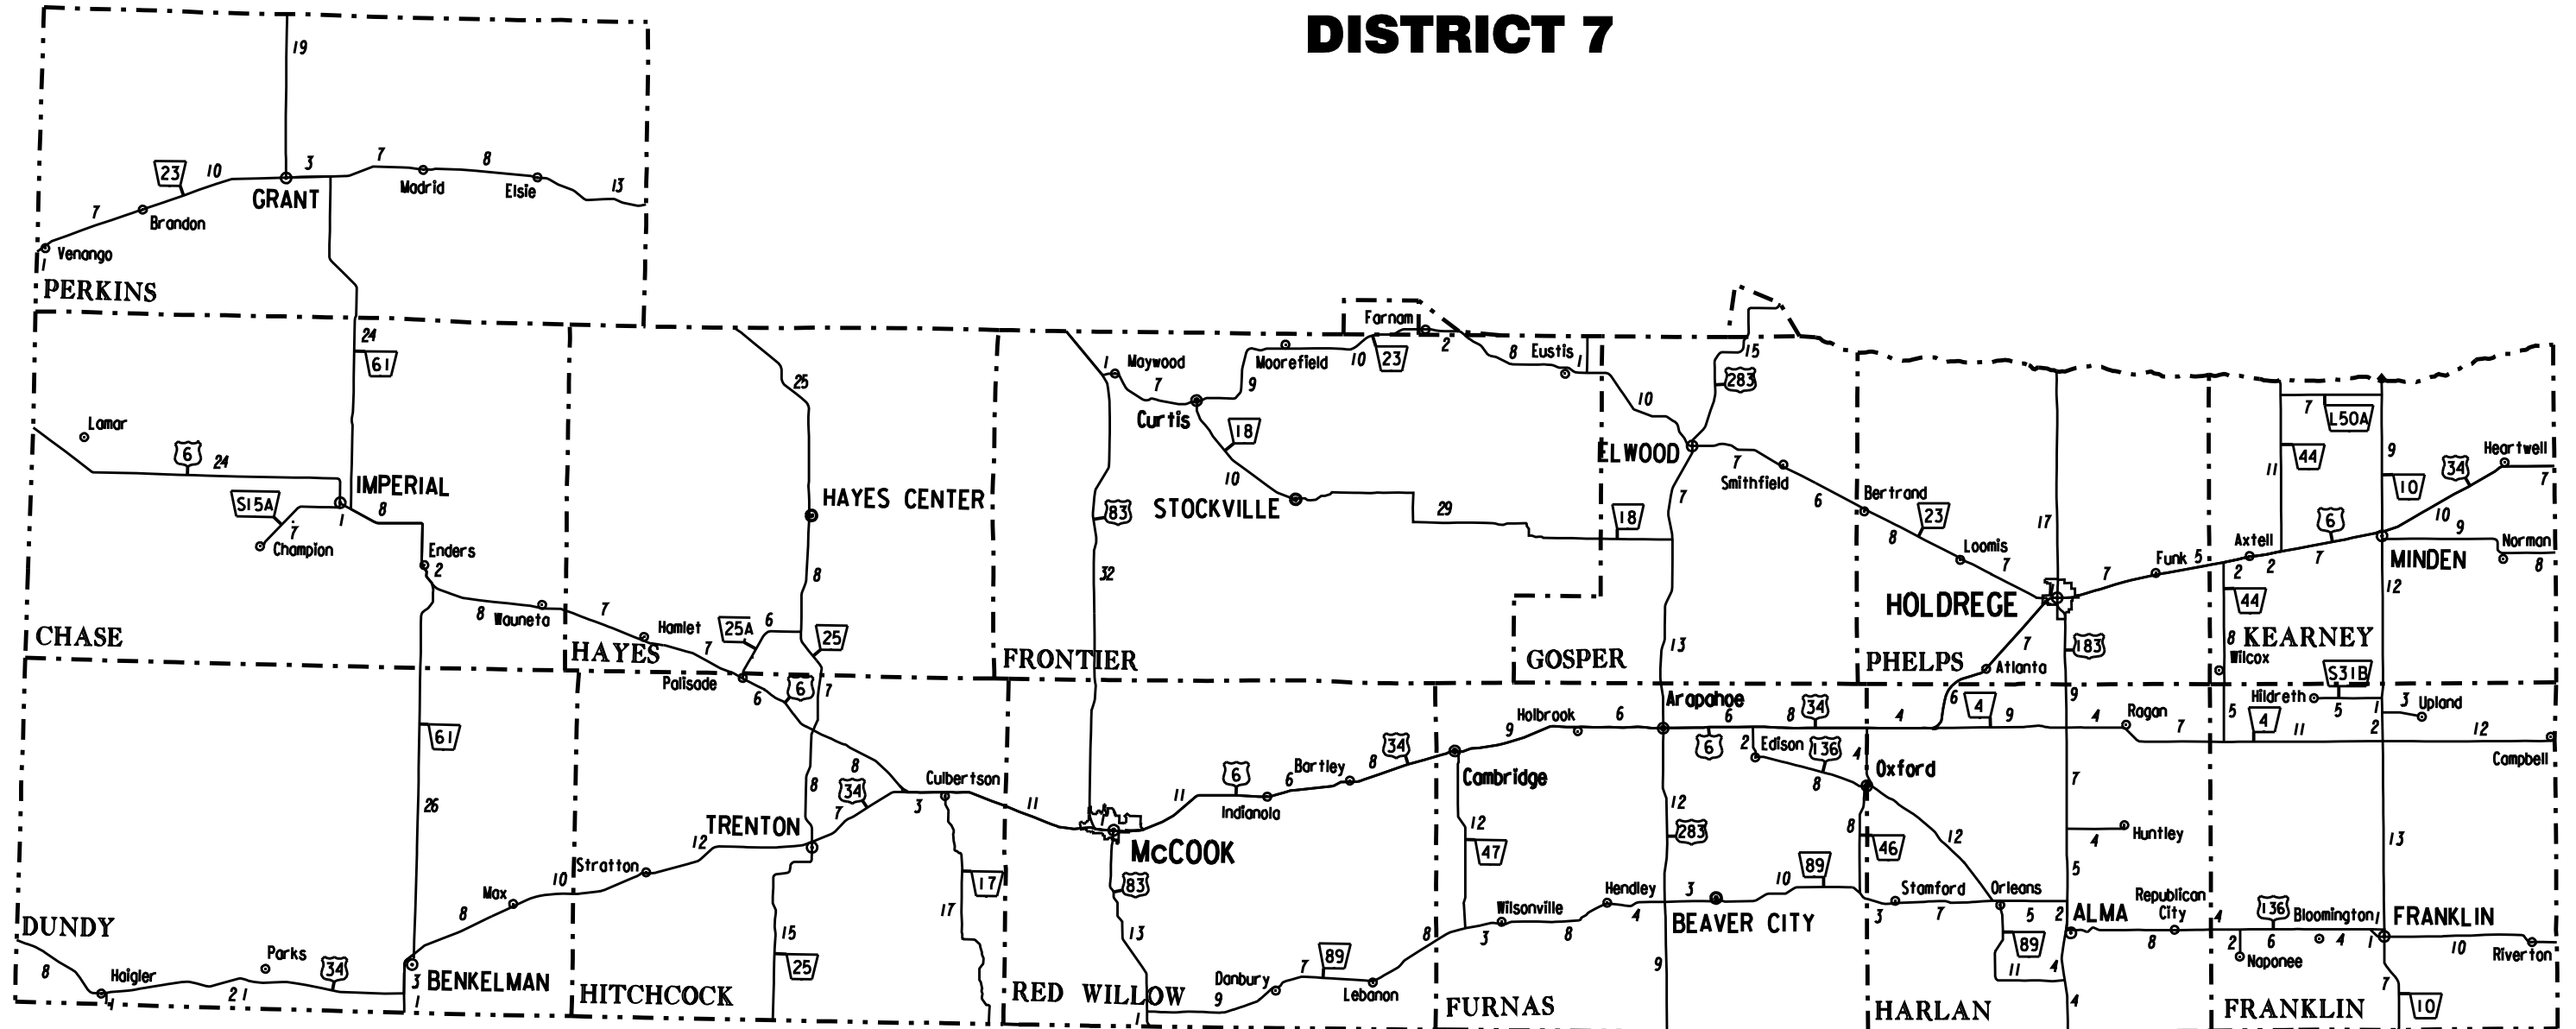

CORRIDOR PROTECTION LOCATIONS DISTRICT 7

NDOR
 Nebraska
 Department of Roads
 Colors are of No significant value.
 Used Only to separate projects.
 May, 2004

If you have any questions,
 please call (402) 479-4770 or,
 800-764-0422, ext. 4770