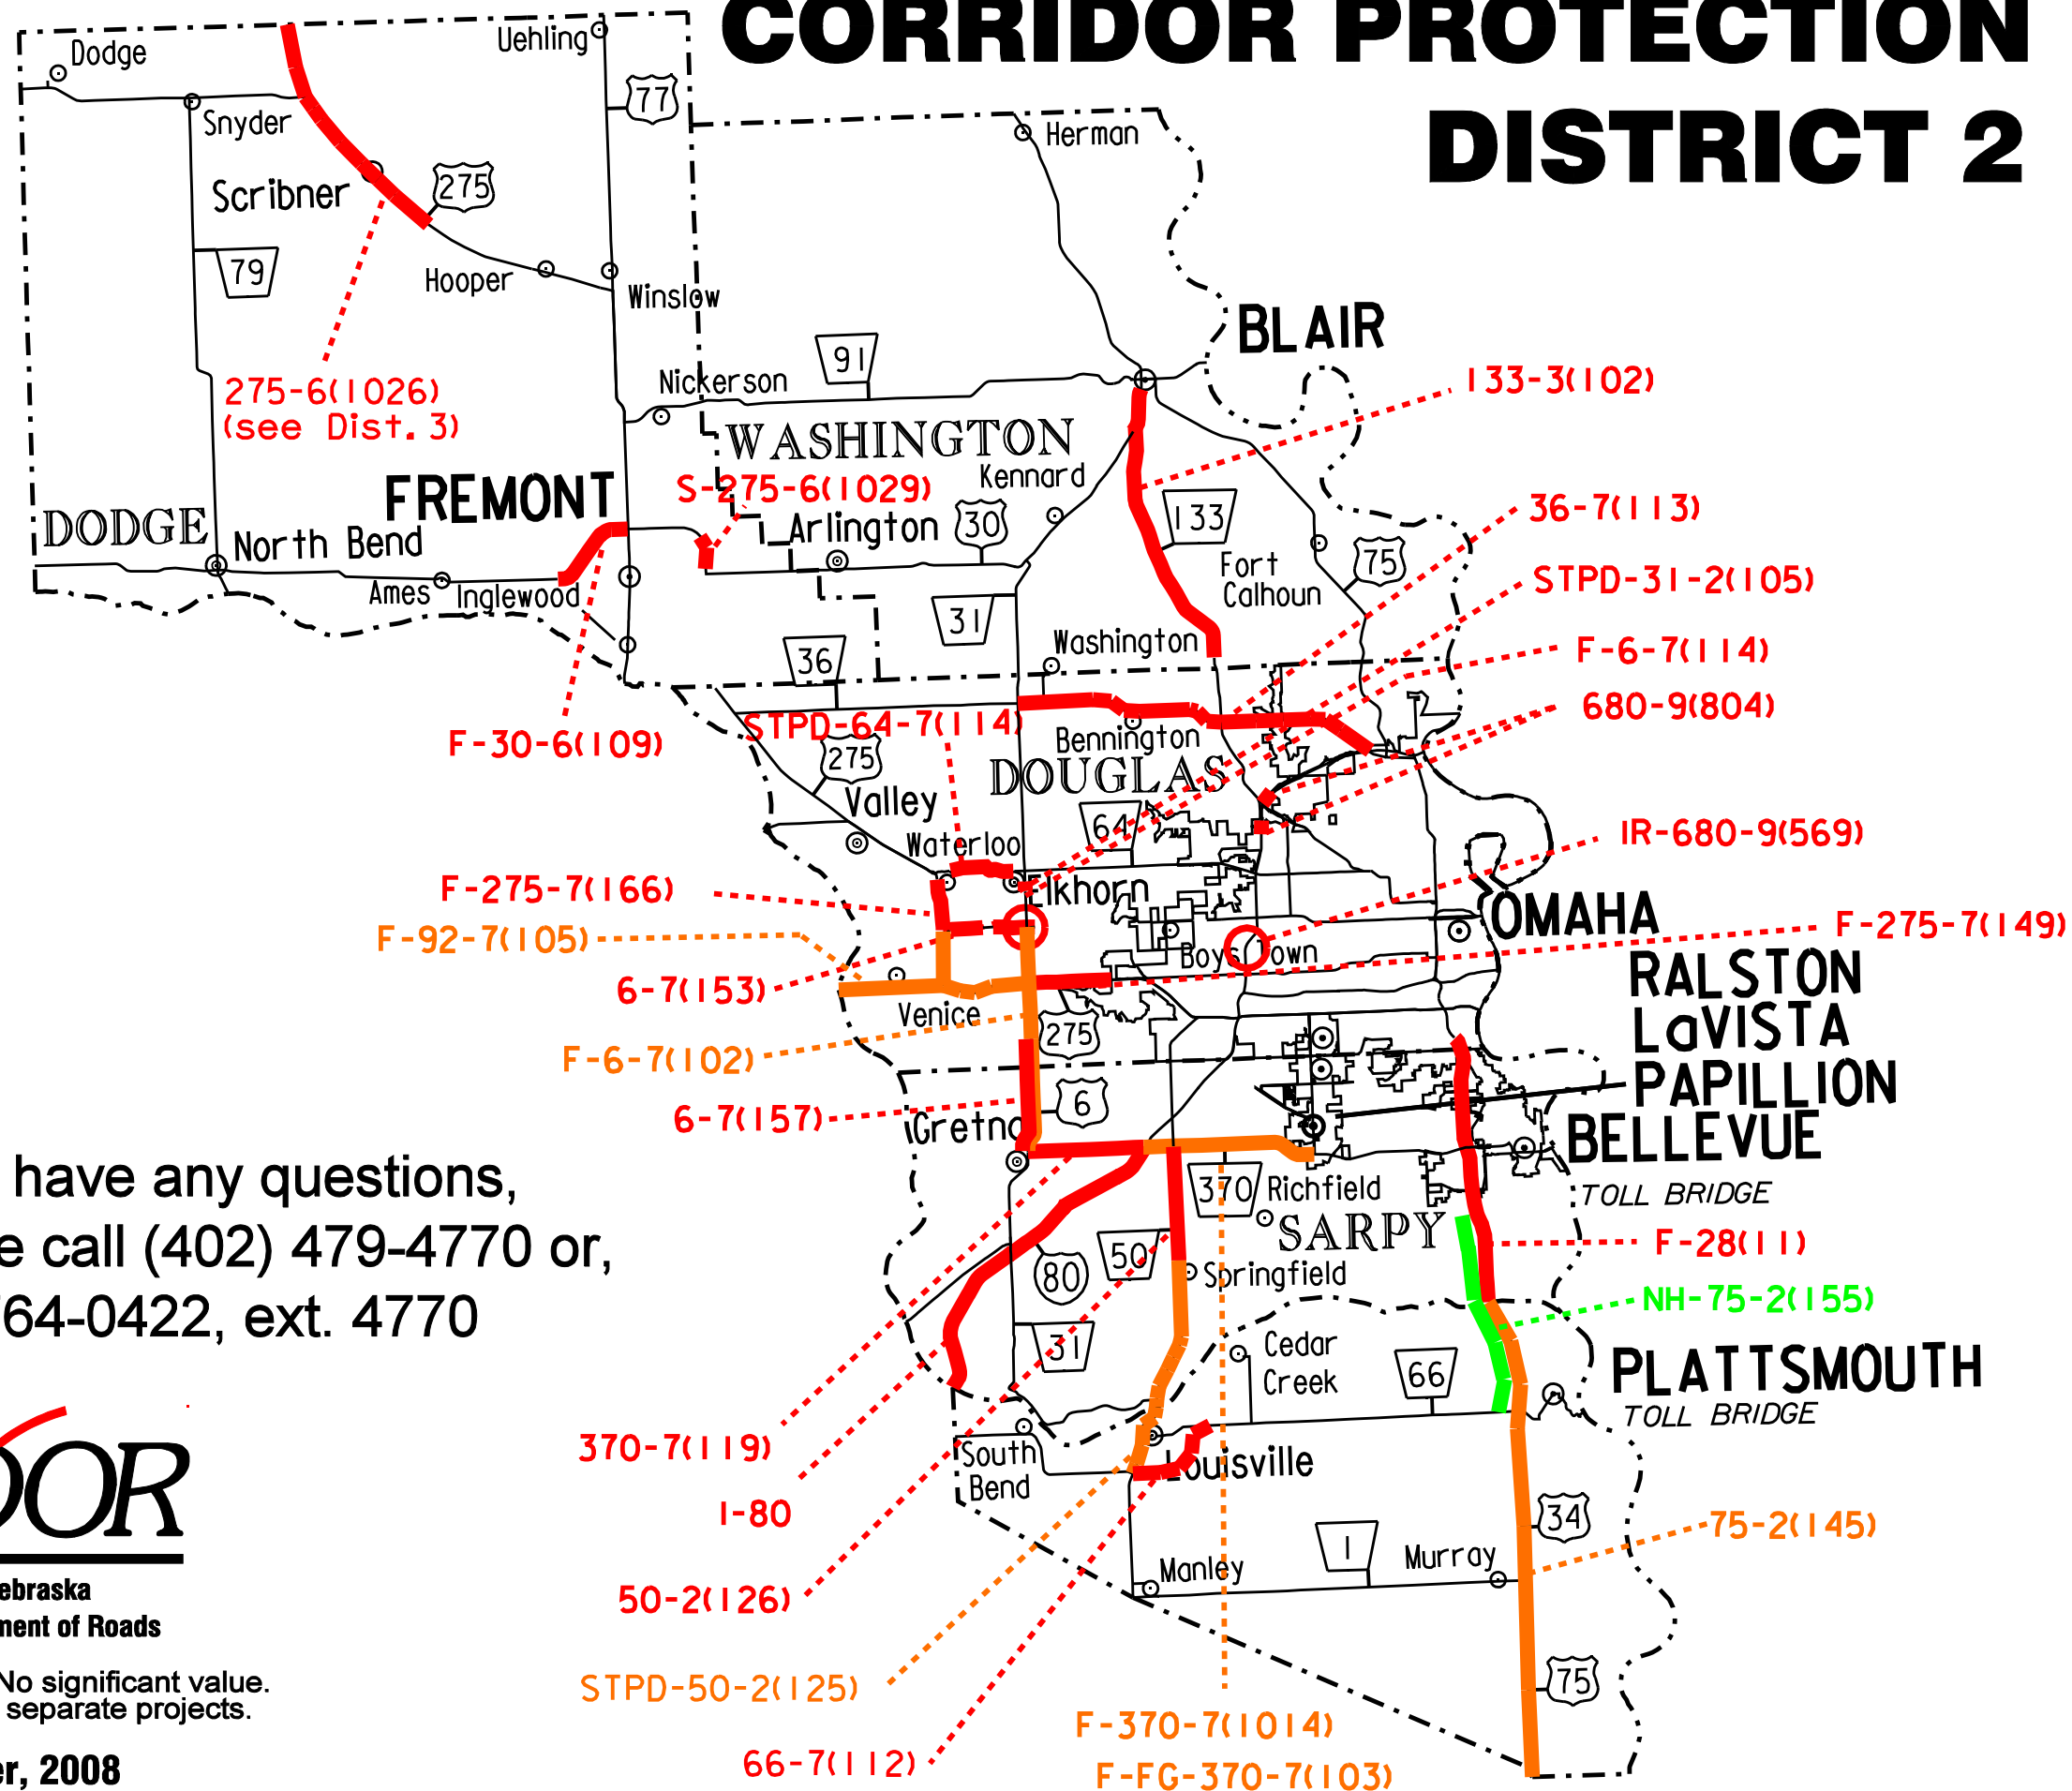

# CORRIDOR PROTECTION LOCATIONS DISTRICT 2

If you have any questions,  
please call (402) 479-4770 or,  
800-764-0422, ext. 4770

Colors are of No significant value.  
Used only to separate projects.

October, 2008