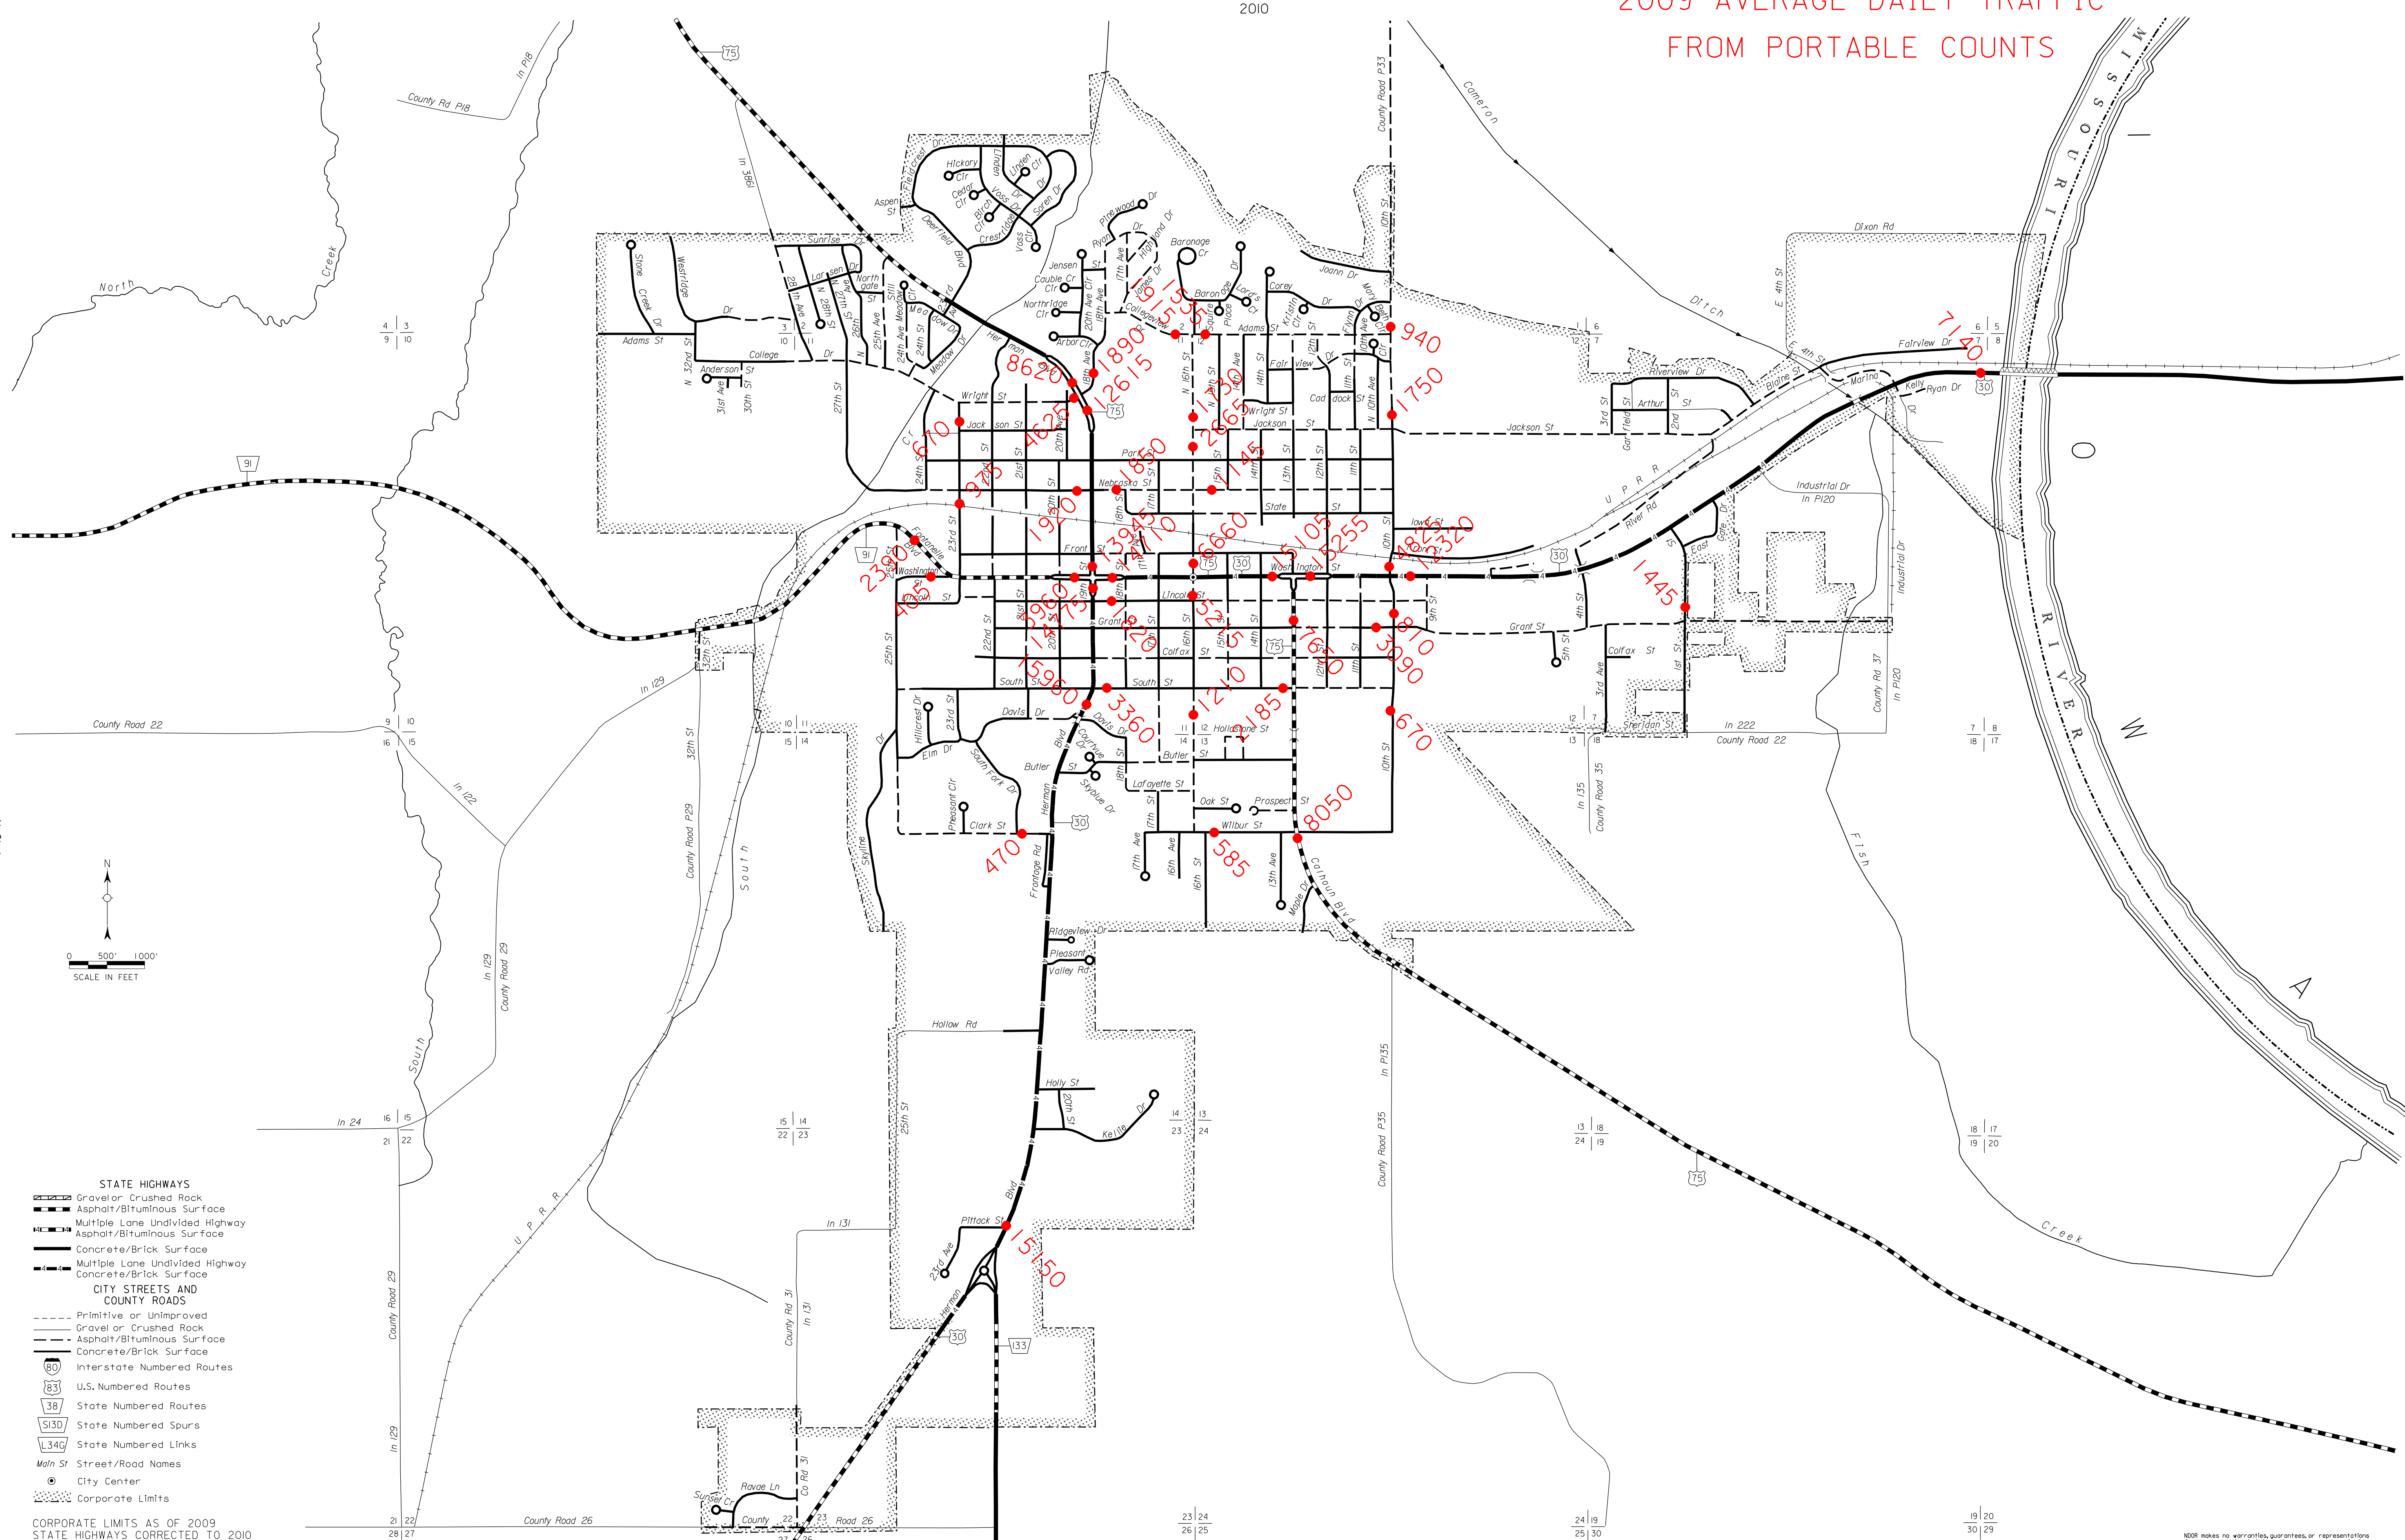

BLAIR

WASHINGTON COUNTY
NEBRASKA
POPULATION 7512 (2000 CENSUS)
2010

2009 AVERAGE DAILY TRAFFIC FROM PORTABLE COUNTS

R 11 E

R 12 E

T 18 N

T 18 N

CORPORATE LIMITS AS OF 2009
STATE HIGHWAYS CORRECTED TO 2010