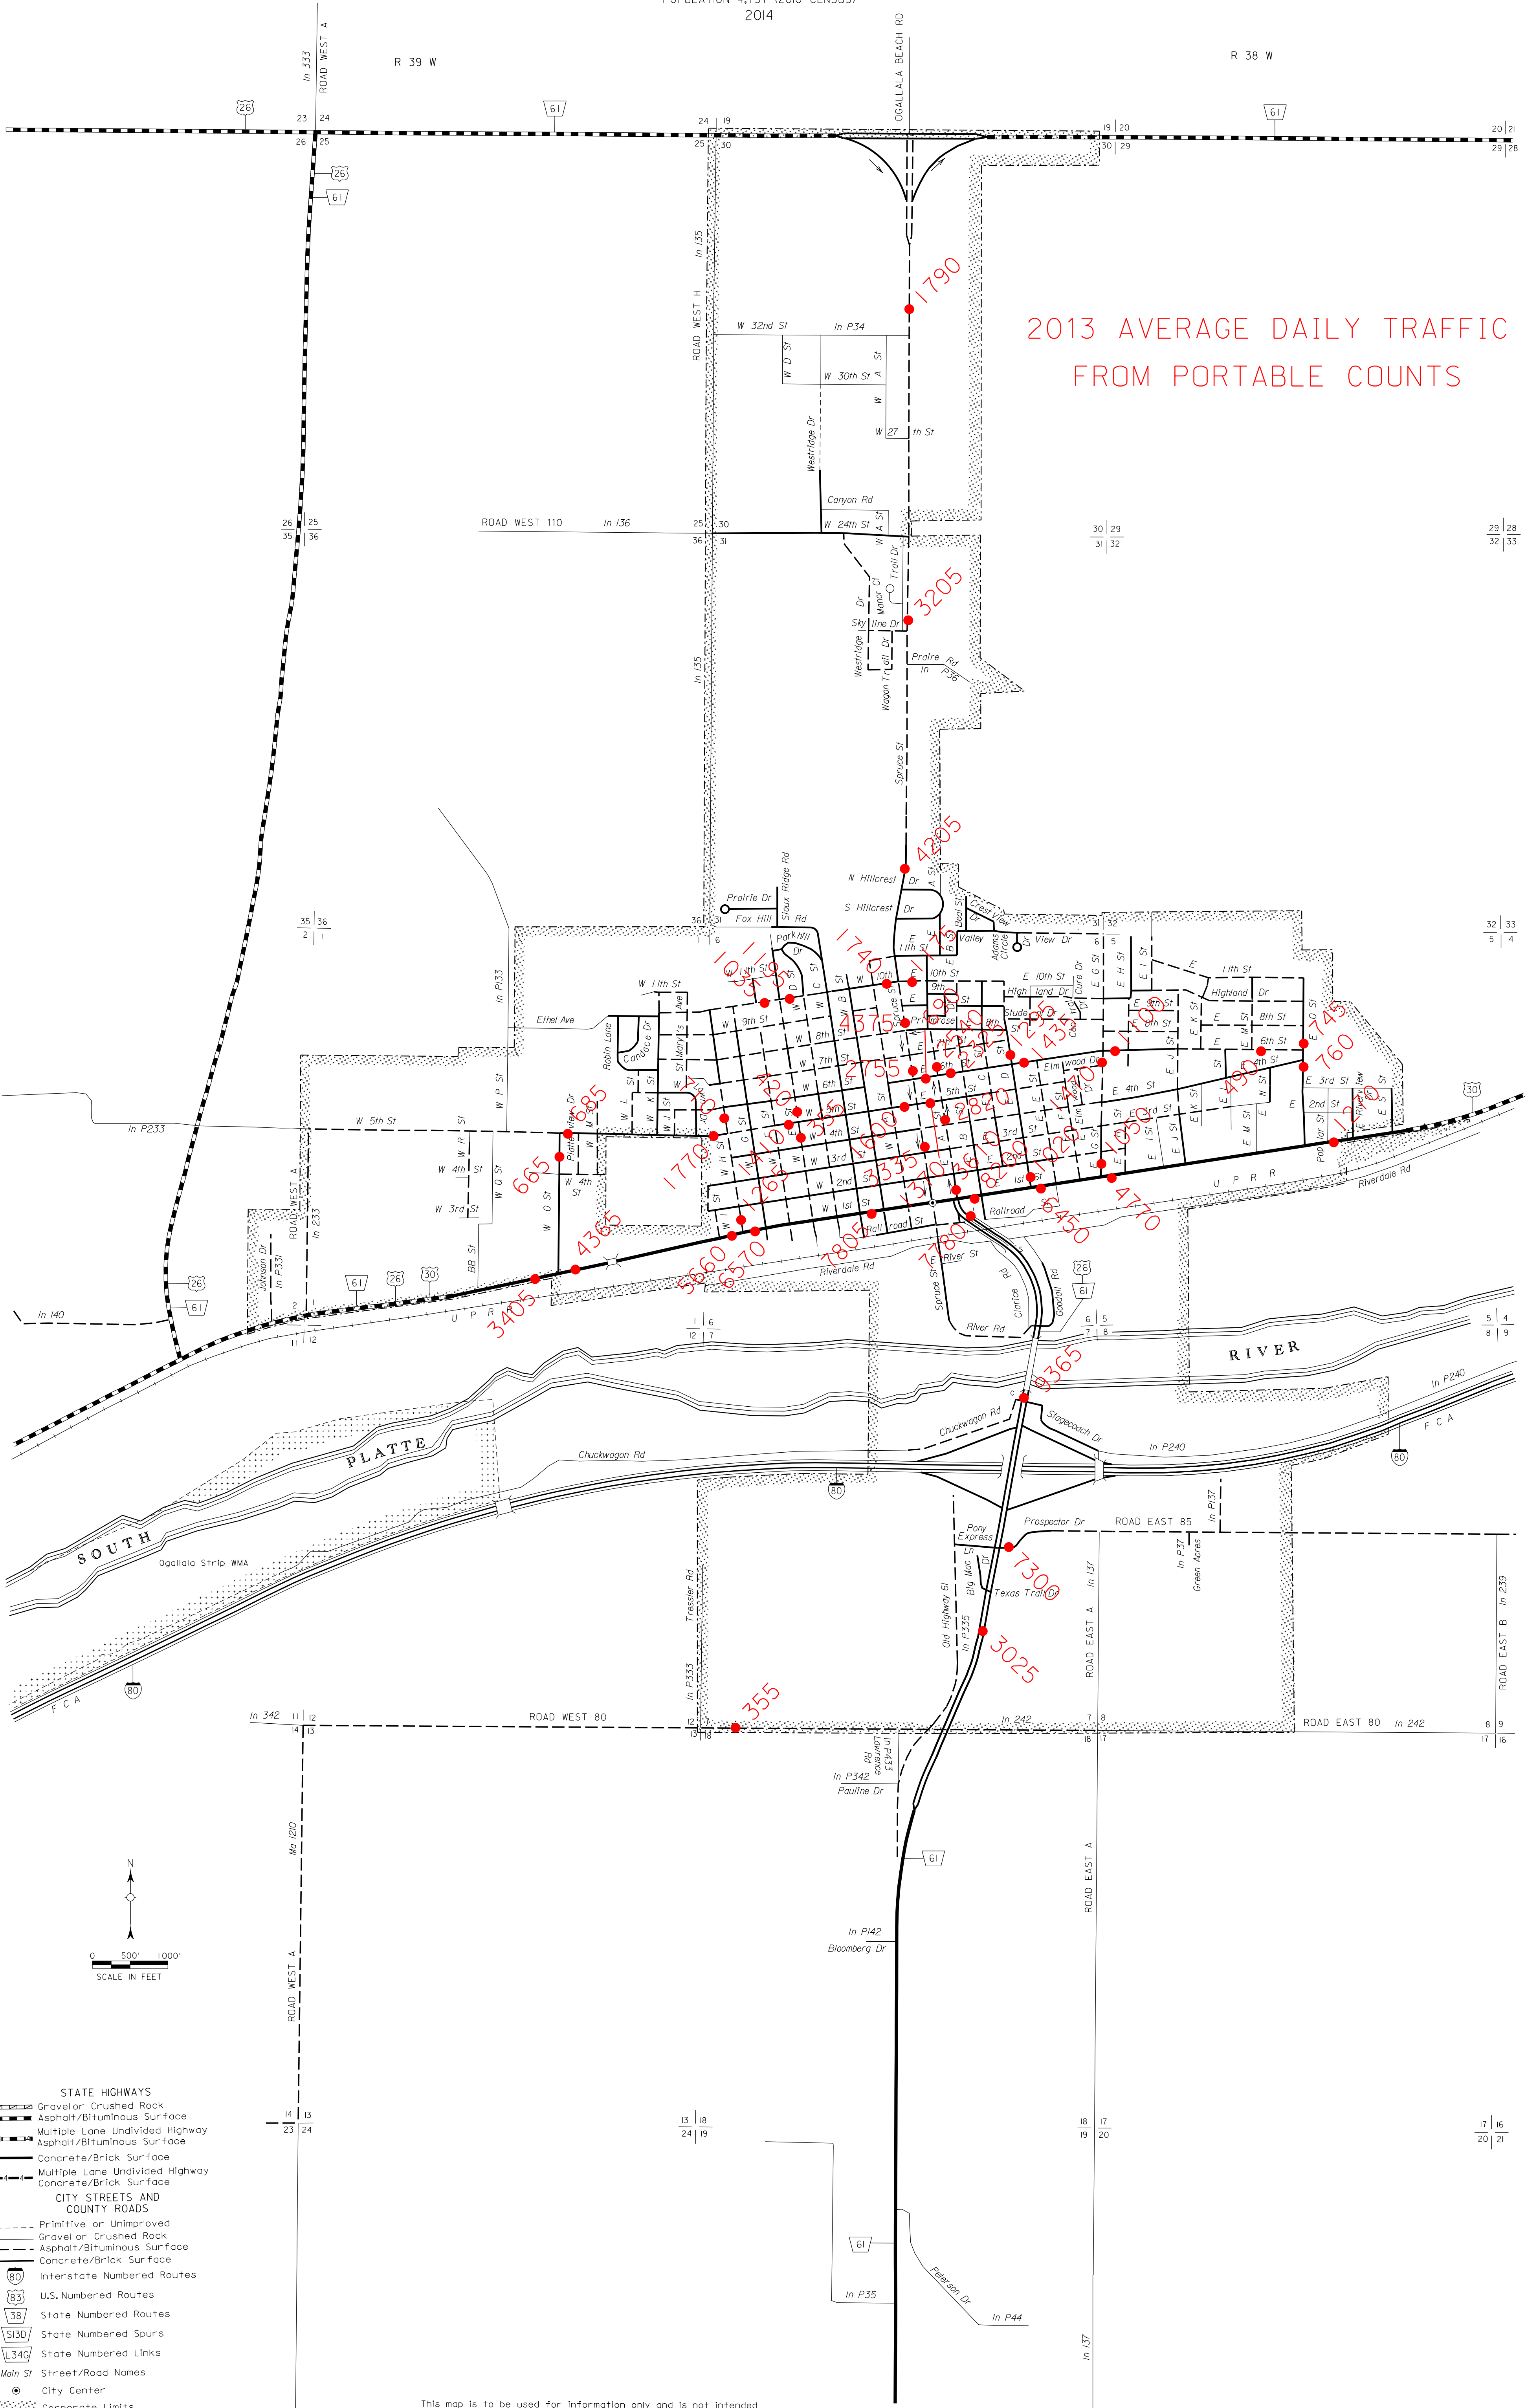

OGALLALA

KEITH COUNTY
NEBRASKA
POPULATION 4,737 (2010 CENSUS)
2014

2013 AVERAGE DAILY TRAFFIC FROM PORTABLE COUNTS