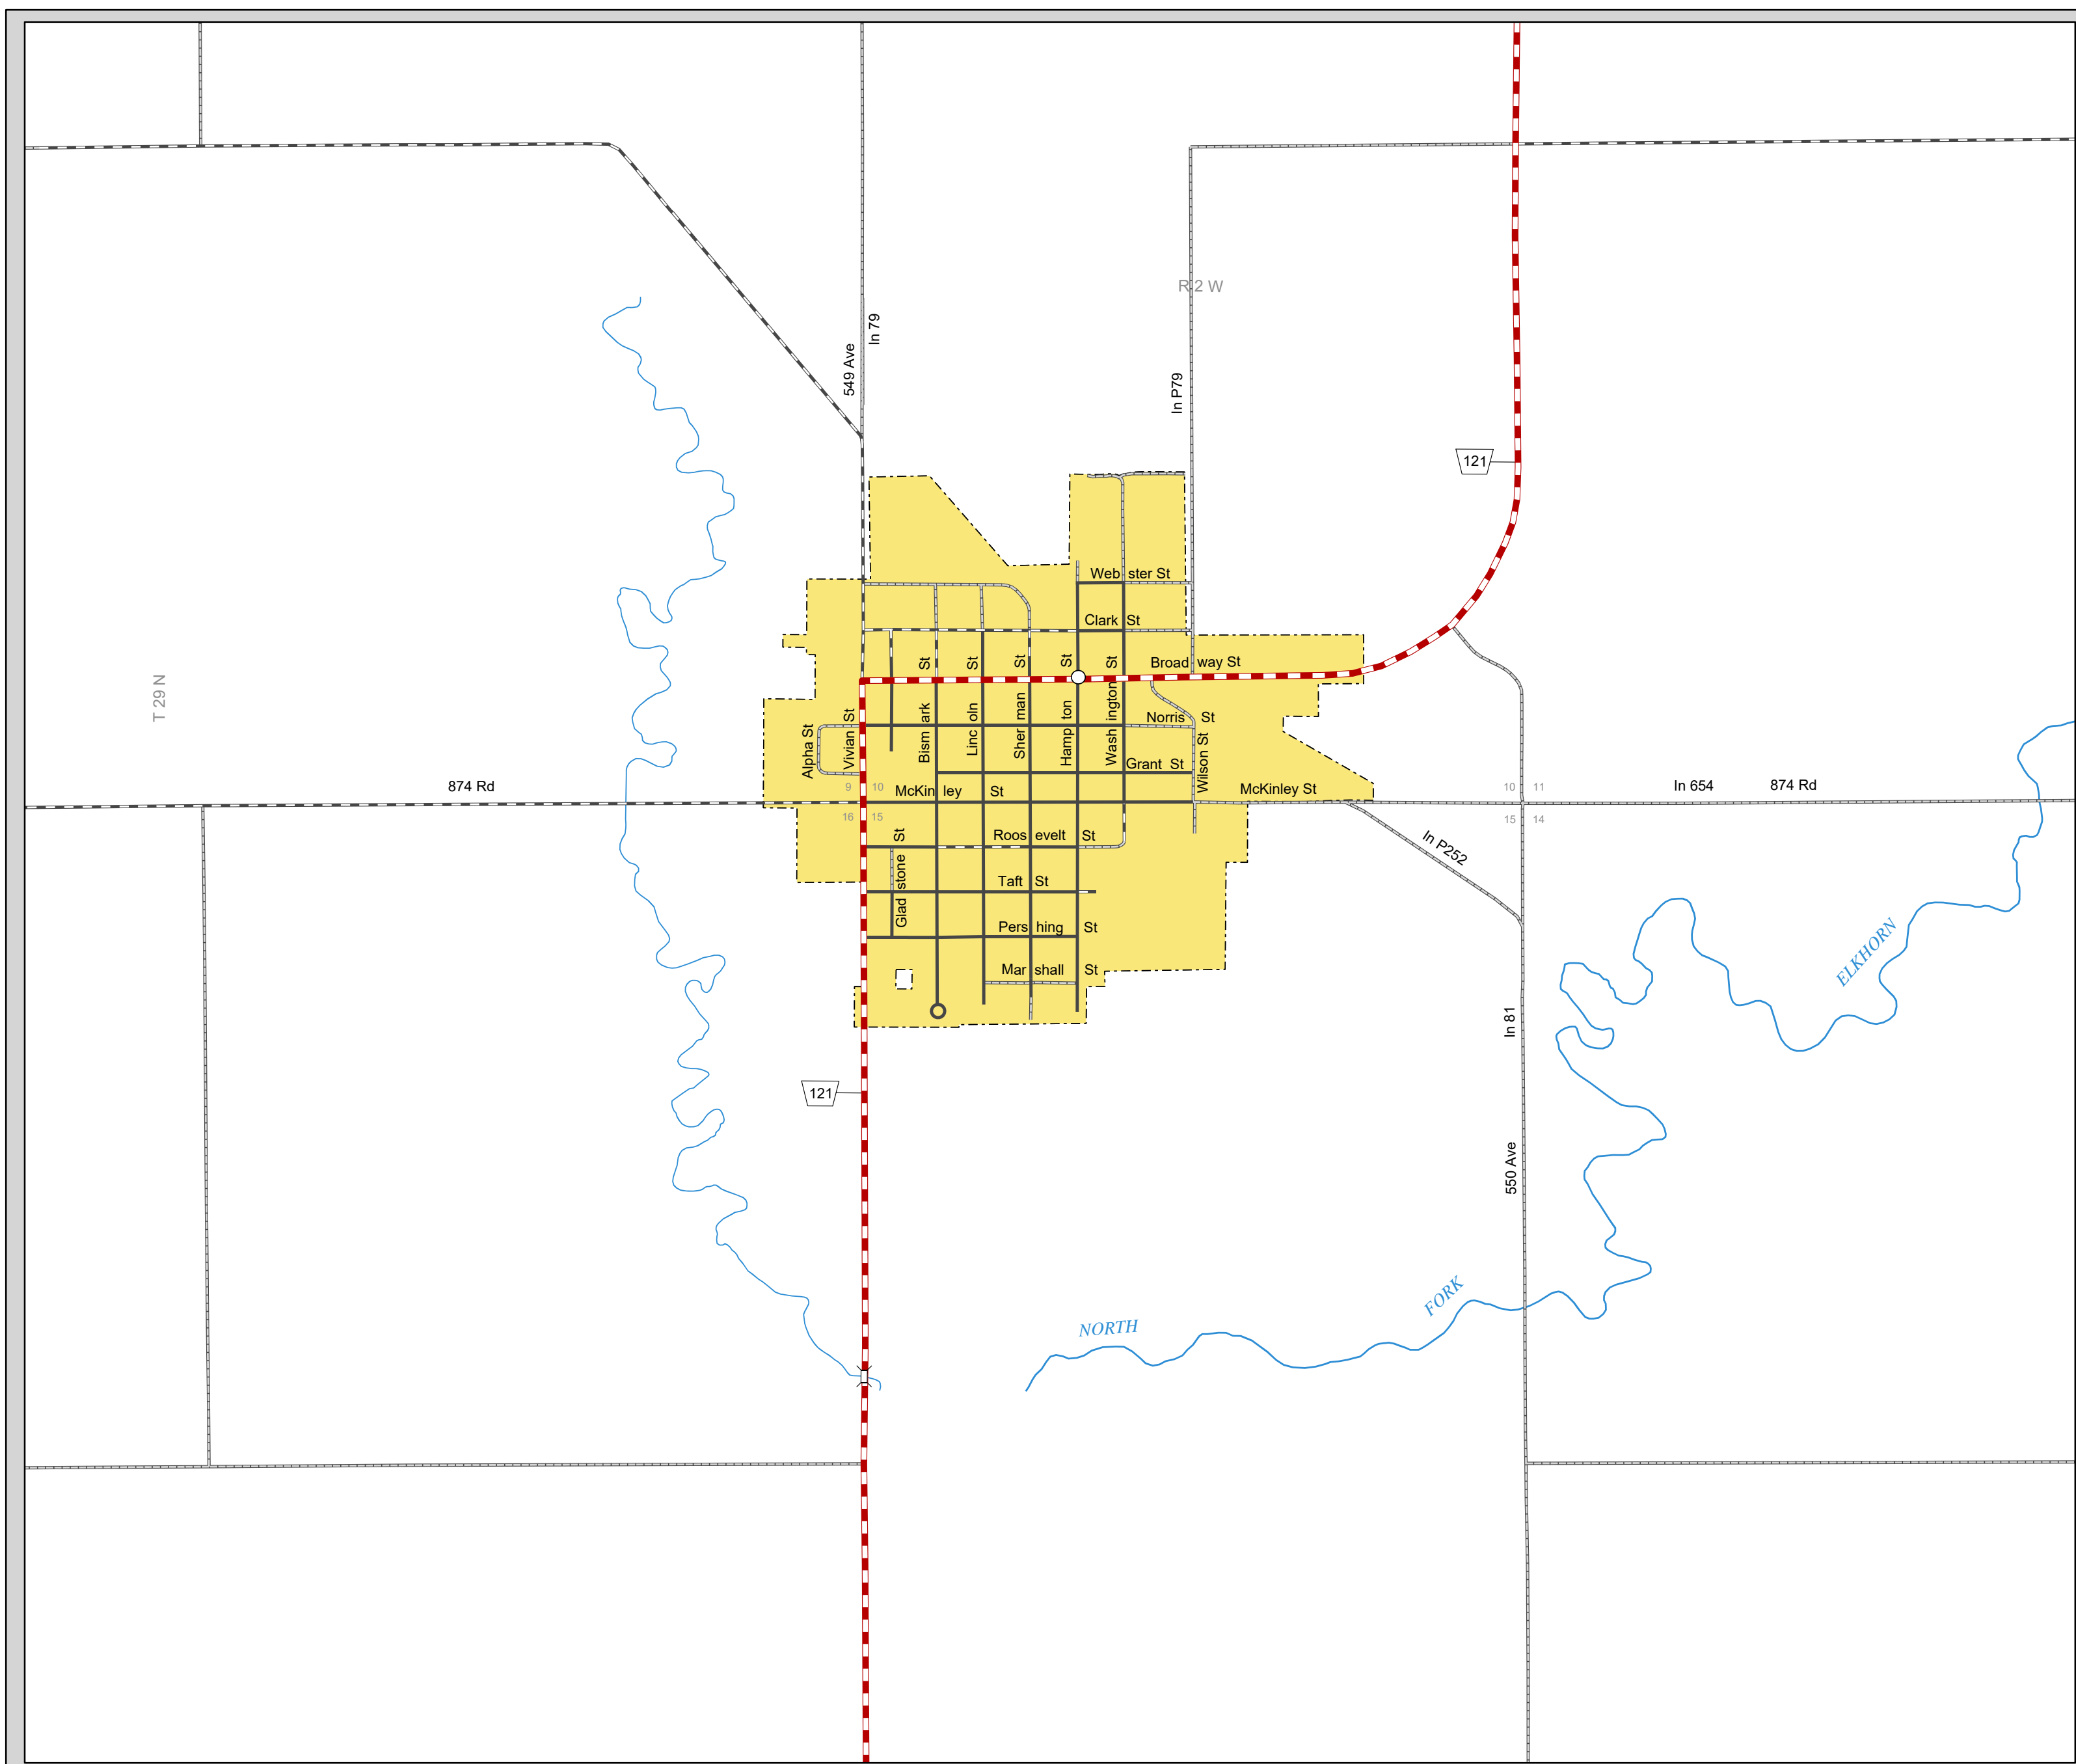

WAUSA

KNOX COUNTY
NEBRASKA
POPULATION 634
2017

- STATE HIGHWAYS**
- Interstate Highway
 - Divided Highway
 - Multiple Lane Undivided Highway
 - Concrete/Brick Surface
 - Asphalt/Bituminous Surface
 - Gravel or Crushed Rock
- CITY STREETS AND COUNTY ROADS**
- Divided Street
 - Concrete/Brick Surface
 - Asphalt/Bituminous Surface
 - Gravel or Crushed Rock
 - Unimproved
 - Primitive
 - Interstate Numbered Route
 - U.S. Numbered Route
 - State Numbered Route
 - State Numbered Spur
 - State Numbered Link
 - Street Name
 - County Seat
 - City Center
 - Corporate Limits

This map is to be used for information only and is not intended to show ownership or to be definitive on which roads are public under Nebraska Law. The Nebraska Department of Transportation makes no warranties, guarantees or representations for the accuracy of this information and assumes no liability for errors or omissions. Any inconsistencies should be reported to NDOT.