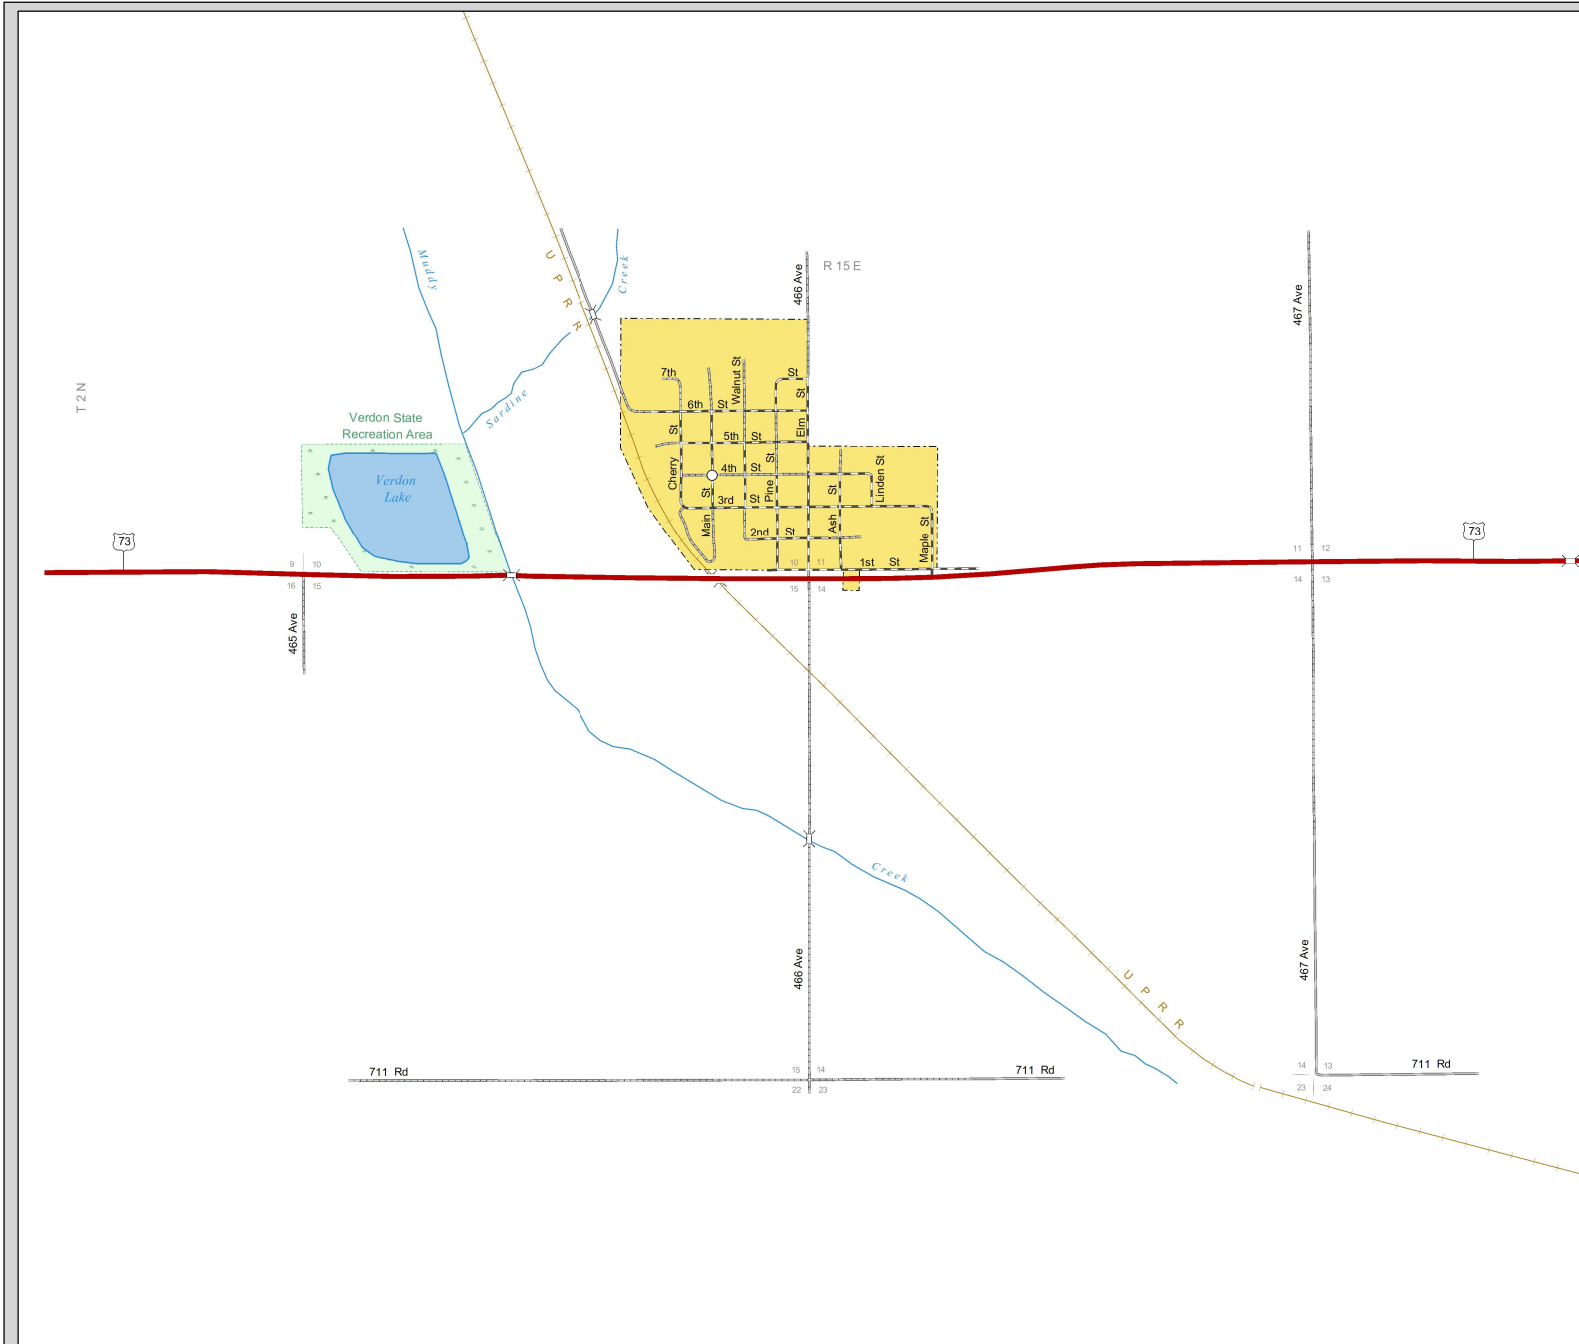

VERDON

RICHARDSON COUNTY
NEBRASKA
POPULATION 172
2019

1. **STATE HIGHWAYS**
2. Interstate Highway
   - Divided Highway
   - Multiple Lane Undivided Highway
   - Concrete/Brick Surface
   - Asphalt/Bituminous Surface
   - Gravel or Crushed Rock
3. **CITY STREETS AND COUNTY ROADS**
4. Divided Street
   - Concrete/Brick Surface
   - Asphalt/Bituminous Surface
   - Gravel or Crushed Rock
   - Unimproved
   - Primitive
   - Interstate Numbered Route
   - U.S. Numbered Route
   - State Numbered Route
   - State Numbered Spur
   - State Numbered Link
   - Street Name
   - County Seat
   - City Center
   - Corporate Limits