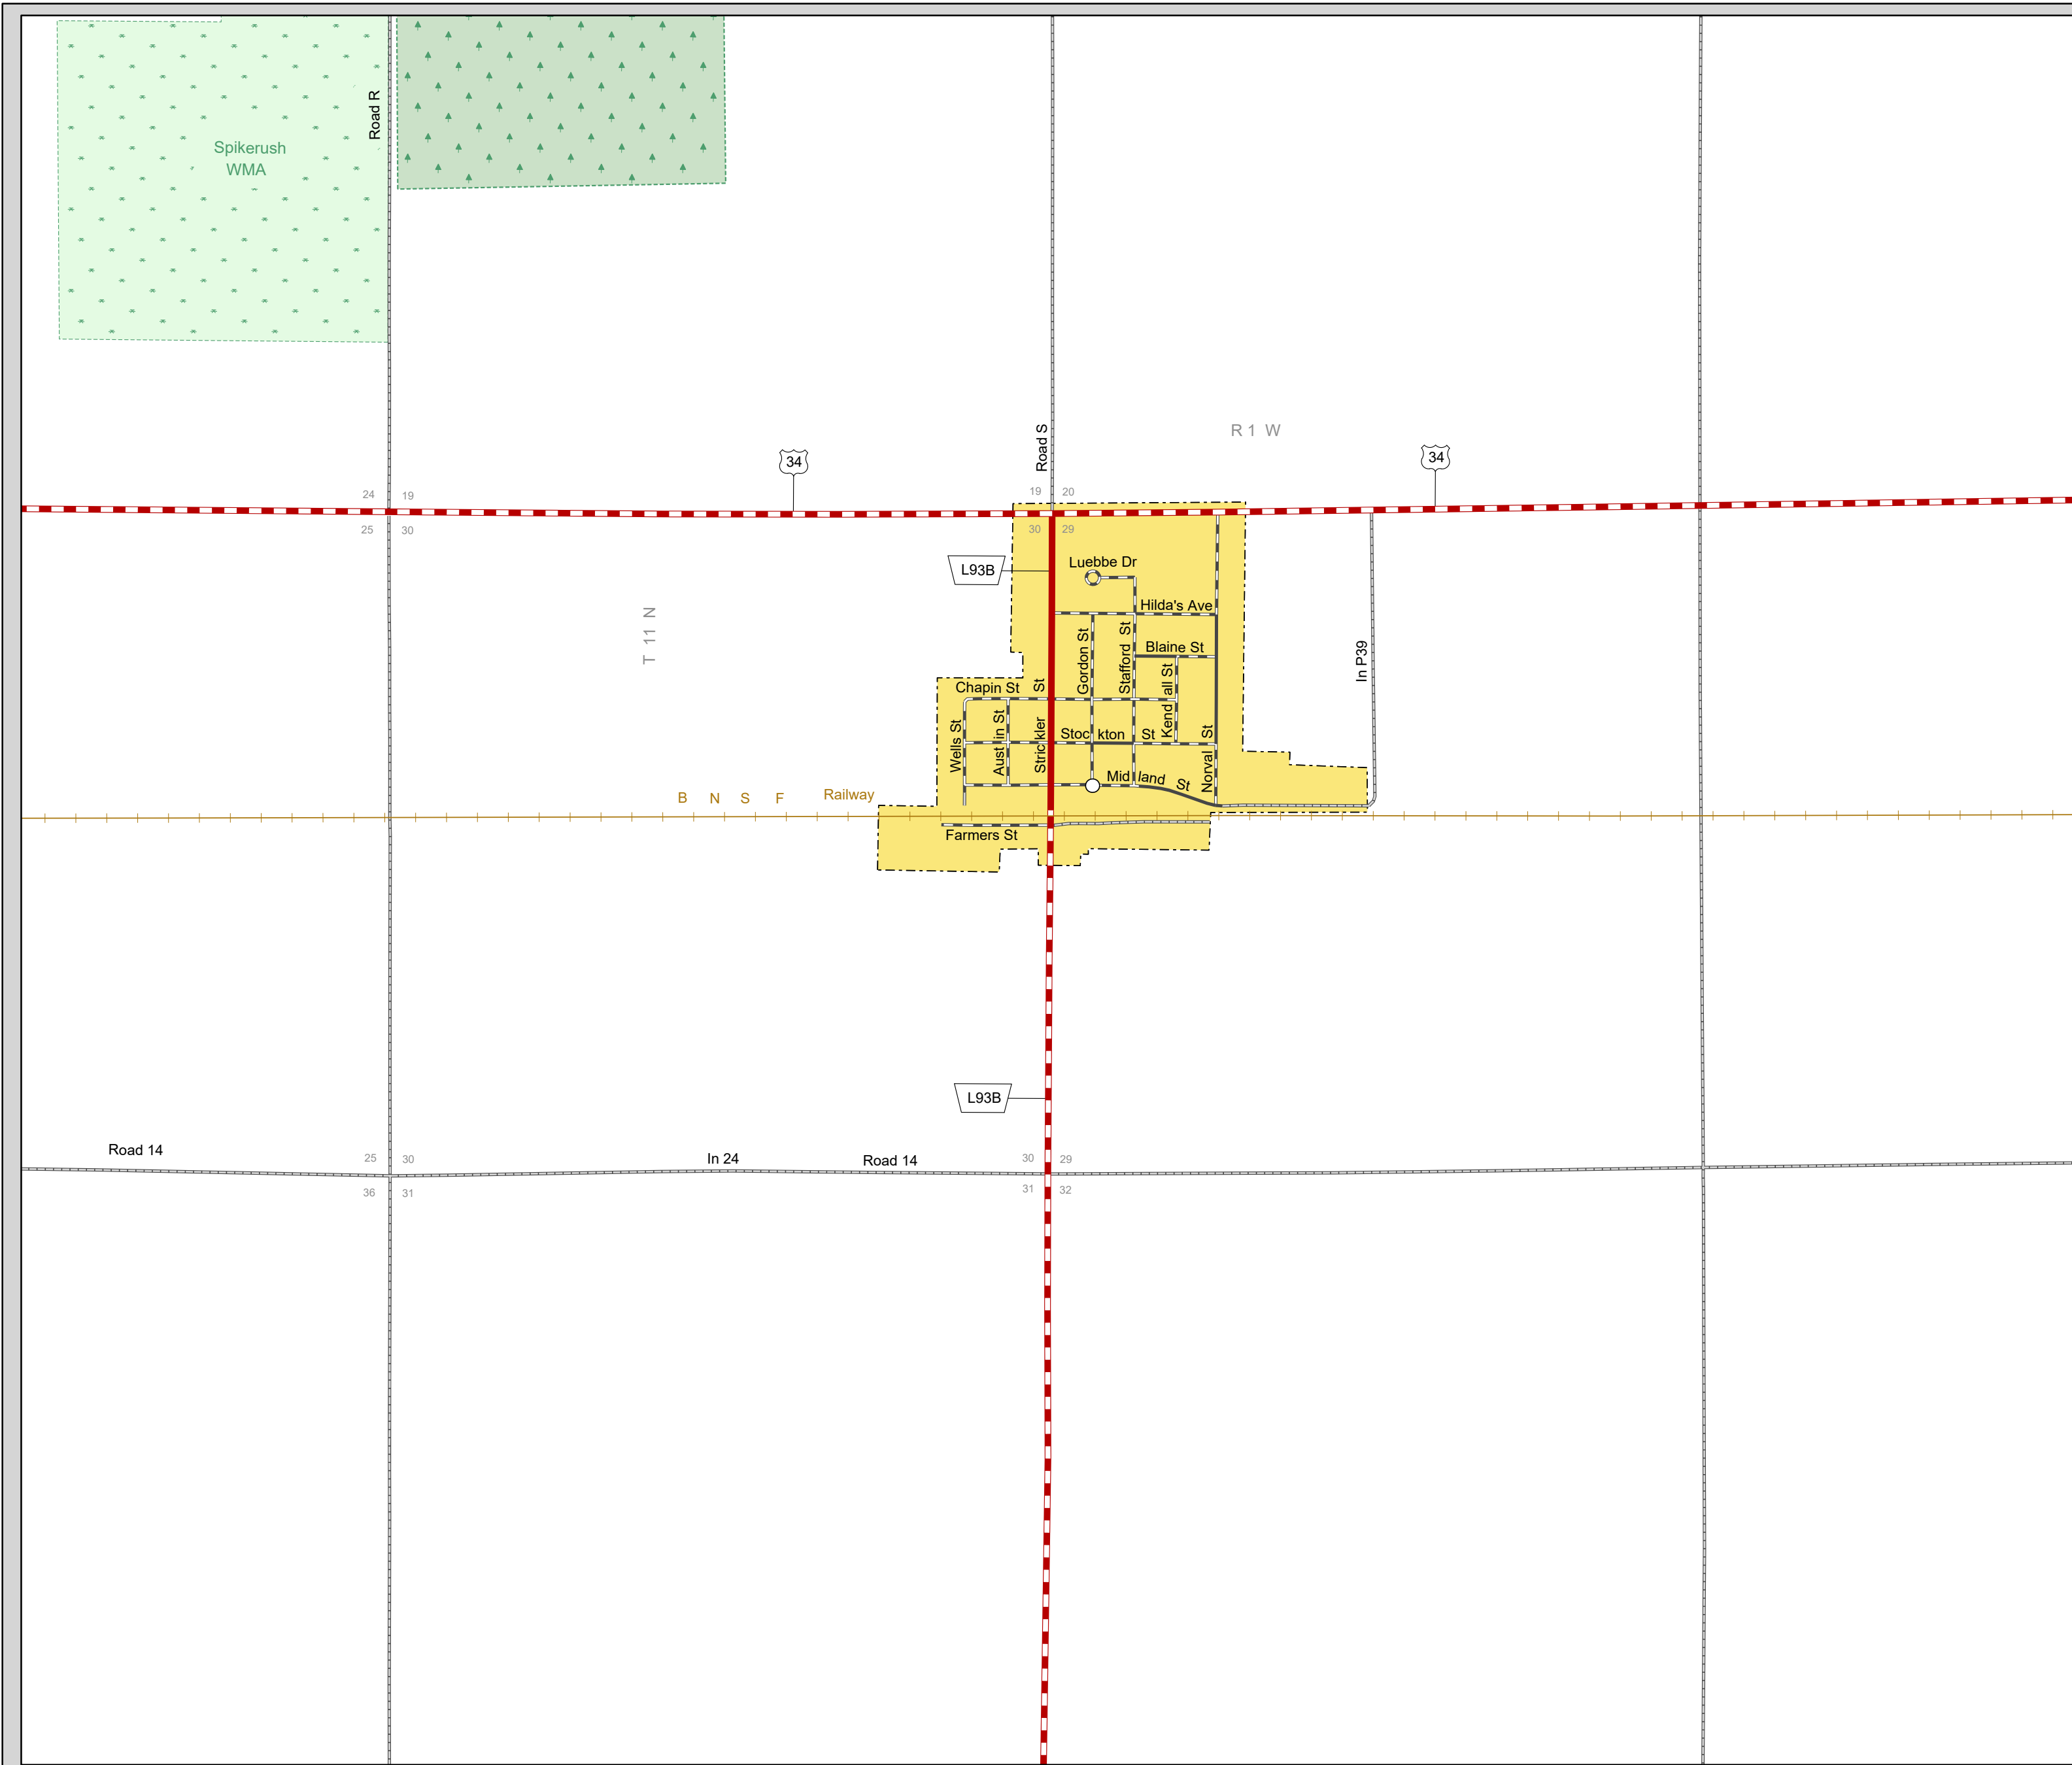

WACO

YORK COUNTY
NEBRASKA
POPULATION 236
2017

- STATE HIGHWAYS**
- Interstate Highway
 - Divided Highway
 - Multiple Lane Undivided Highway
 - Concrete/Brick Surface
 - Asphalt/Bituminous Surface
 - Gravel or Crushed Rock
- CITY STREETS AND COUNTY ROADS**
- Divided Street
 - Concrete/Brick Surface
 - Asphalt/Bituminous Surface
 - Gravel or Crushed Rock
 - Unimproved
 - Primitive
- Interstate Numbered Route
 - U.S. Numbered Route
 - State Numbered Route
 - State Numbered Spur
 - State Numbered Link
- Main St Street Name
- County Seat
 - City Center
 - Corporate Limits

This map is to be used for information only and is not intended to show ownership or to be definitive on which roads are public under Nebraska Law. The Nebraska Department of Transportation makes no warranties, guarantees or representations for the accuracy of this information and assumes no liability for errors or omissions. Any inconsistencies should be reported to NDOT.