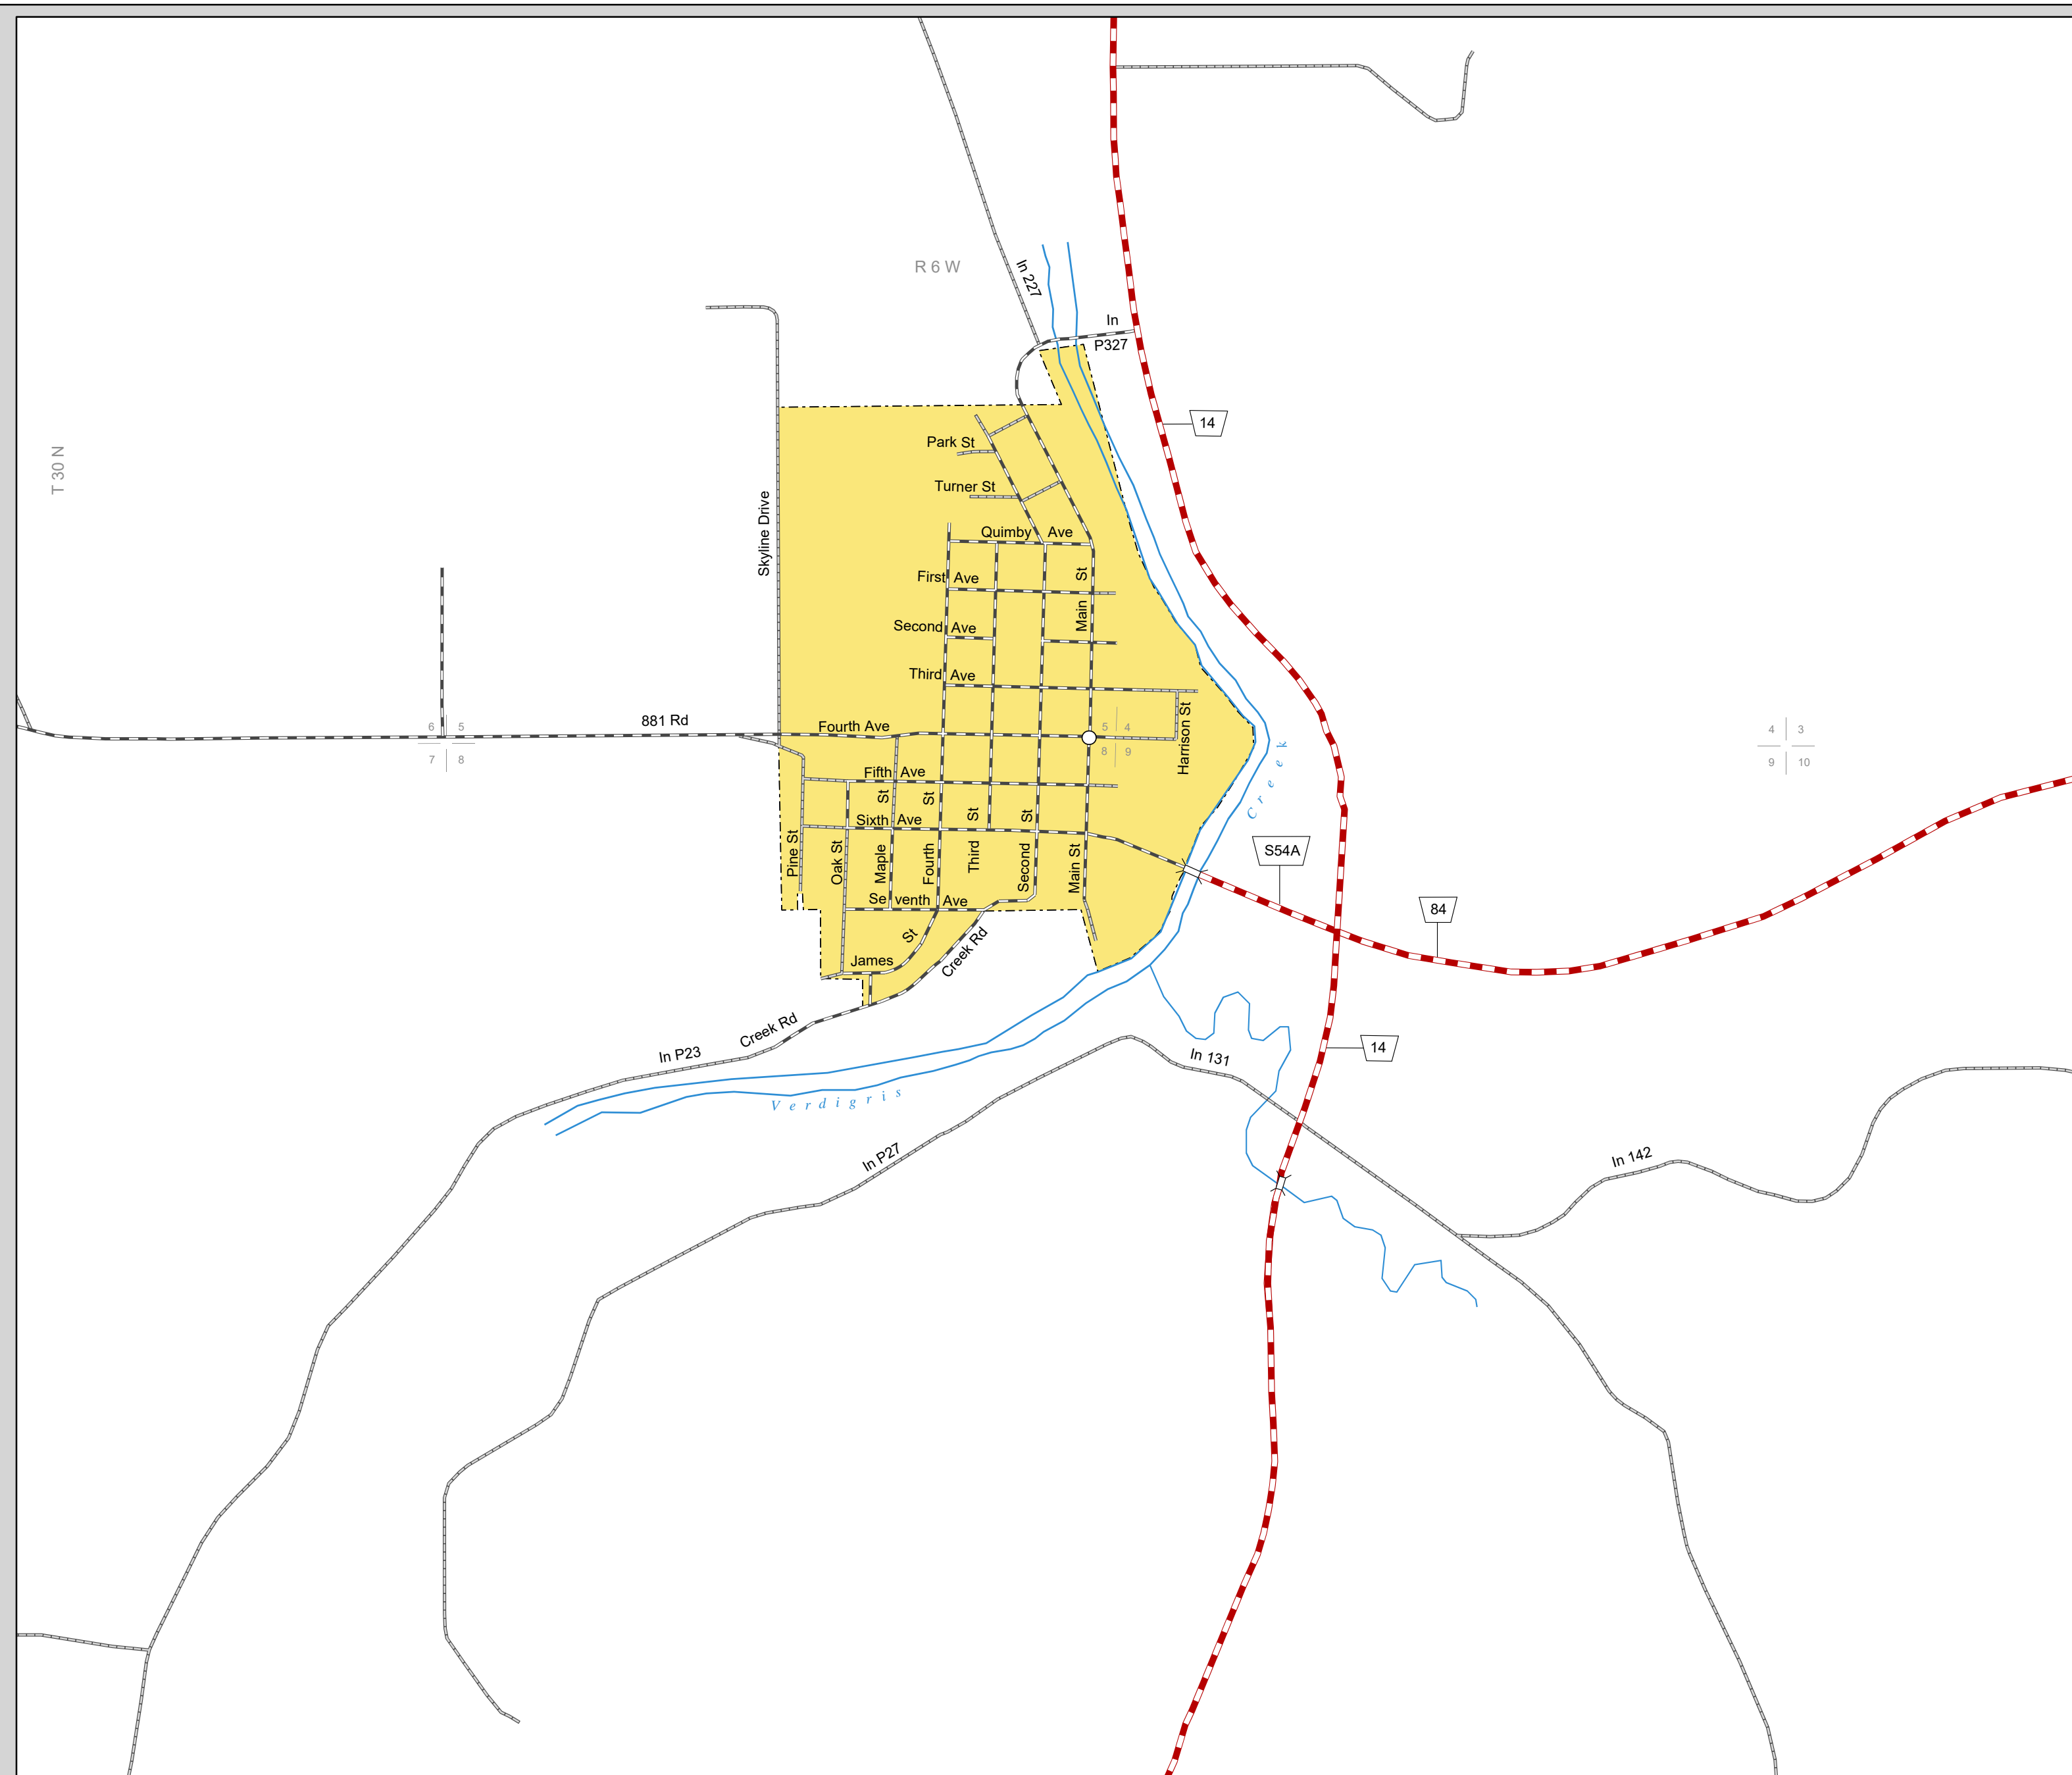

VERDIGRE

KNOX COUNTY
NEBRASKA
POPULATION 575
2017

- STATE HIGHWAYS**
- Interstate Highway
 - Divided Highway
 - Multiple Lane Undivided Highway
 - Concrete/Brick Surface
 - Asphalt/Bituminous Surface
 - Gravel or Crushed Rock
- CITY STREETS AND COUNTY ROADS**
- Divided Street
 - Concrete/Brick Surface
 - Asphalt/Bituminous Surface
 - Gravel or Crushed Rock
 - Unimproved
 - Primitive
 - Interstate Numbered Route
 - U.S. Numbered Route
 - State Numbered Route
 - State Numbered Spur
 - State Numbered Link
 - Street Name
 - County Seat
 - City Center
 - Corporate Limits

This map is to be used for information only and is not intended to show ownership or to be definitive on which roads are public under Nebraska Law. The Nebraska Department of Transportation makes no warranties, guarantees or representations for the accuracy of this information and assumes no liability for errors or omissions. Any inconsistencies should be reported to NDOT.