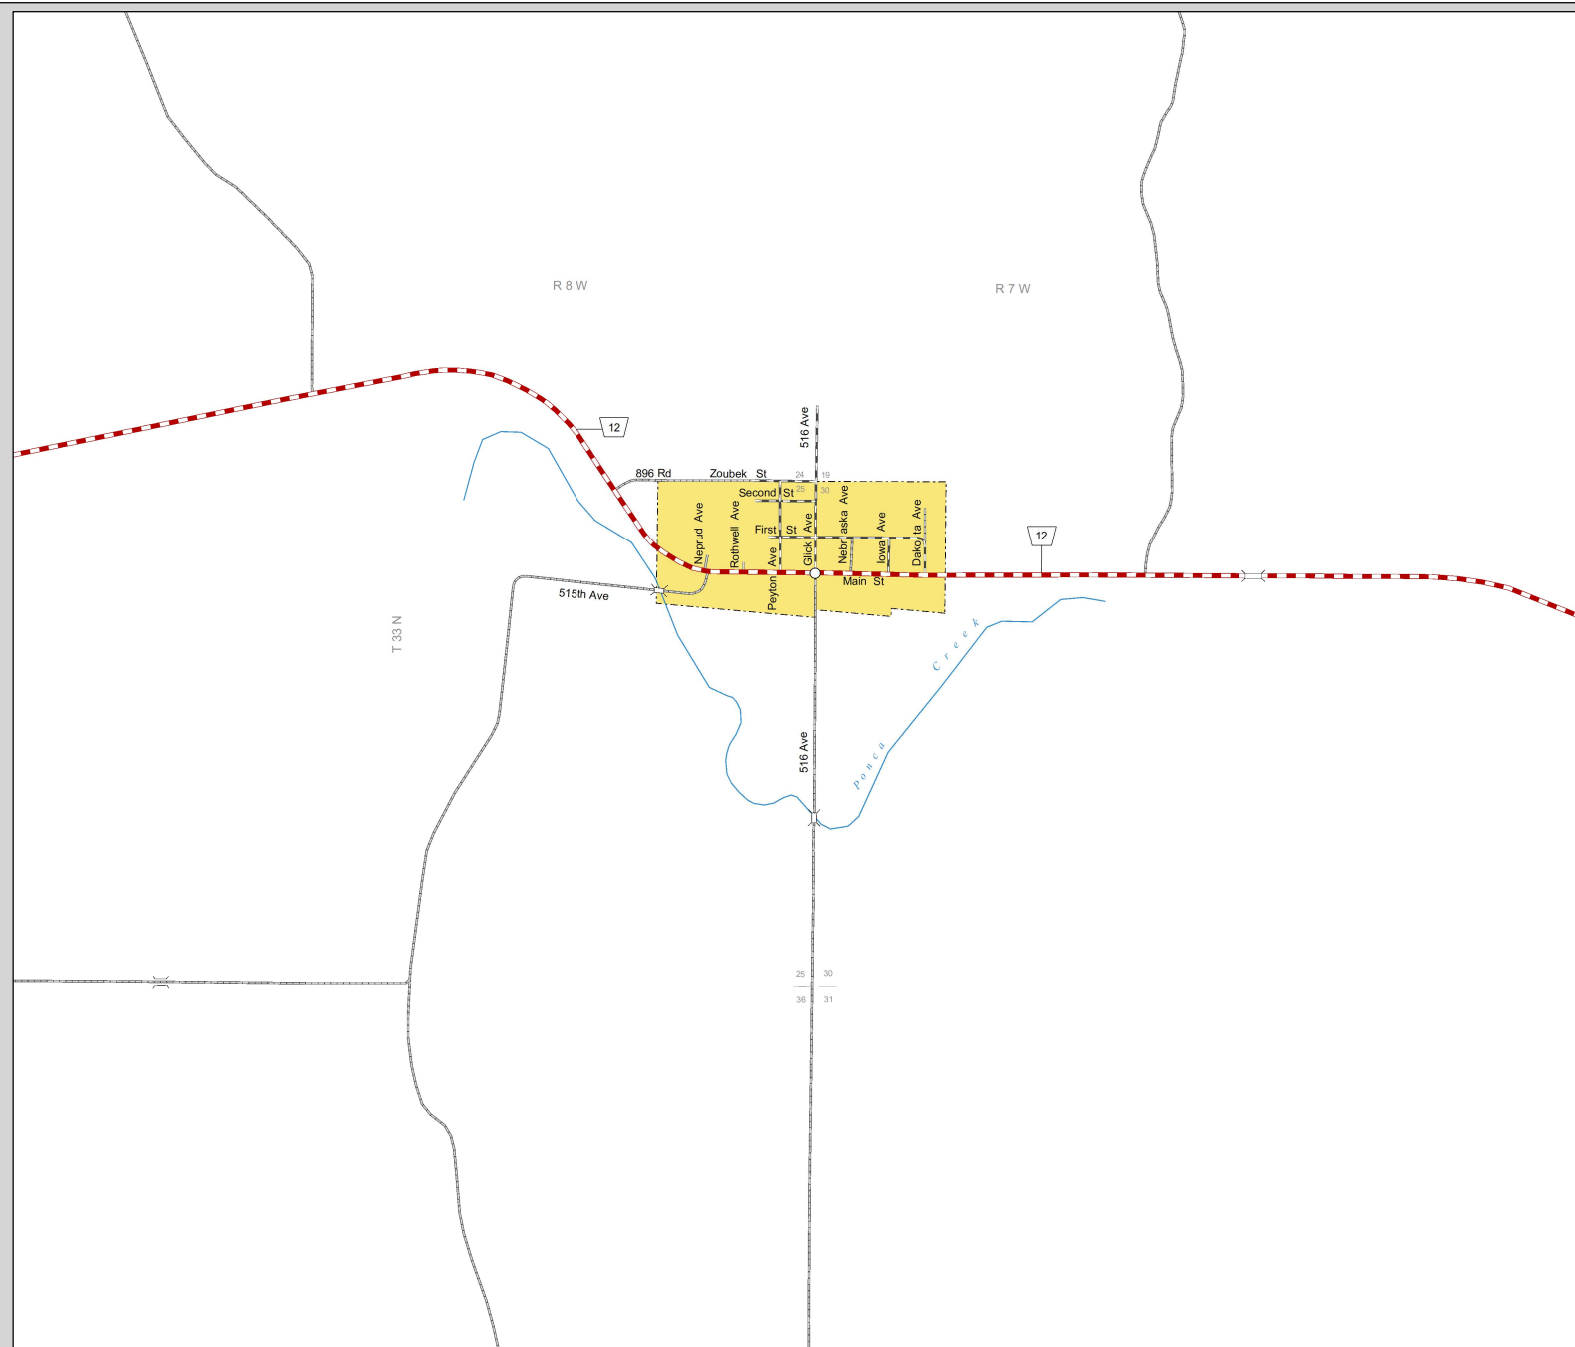

VERDEL
KNOX COUNTY
NEBRASKA
POPULATION 30
2019

1. **STATE HIGHWAYS**
2. Interstate Highway
   - Divided Highway
   - Multiple Lane Undivided Highway
   - Concrete/Brick Surface
   - Asphalt/Bituminous Surface
   - Gravel or Crushed Rock
3. **CITY STREETS AND COUNTY ROADS**
4. Divided Street
   - Concrete/Brick Surface
   - Asphalt/Bituminous Surface
   - Gravel or Crushed Rock
   - Unimproved
   - Primitive
   - Interstate Numbered Route
   - U.S. Numbered Route
   - State Numbered Route
   - State Numbered Spur
   - State Numbered Link
   - Main St
   - Street Name
   - County Seat
   - City Center
   - Corporate Limits