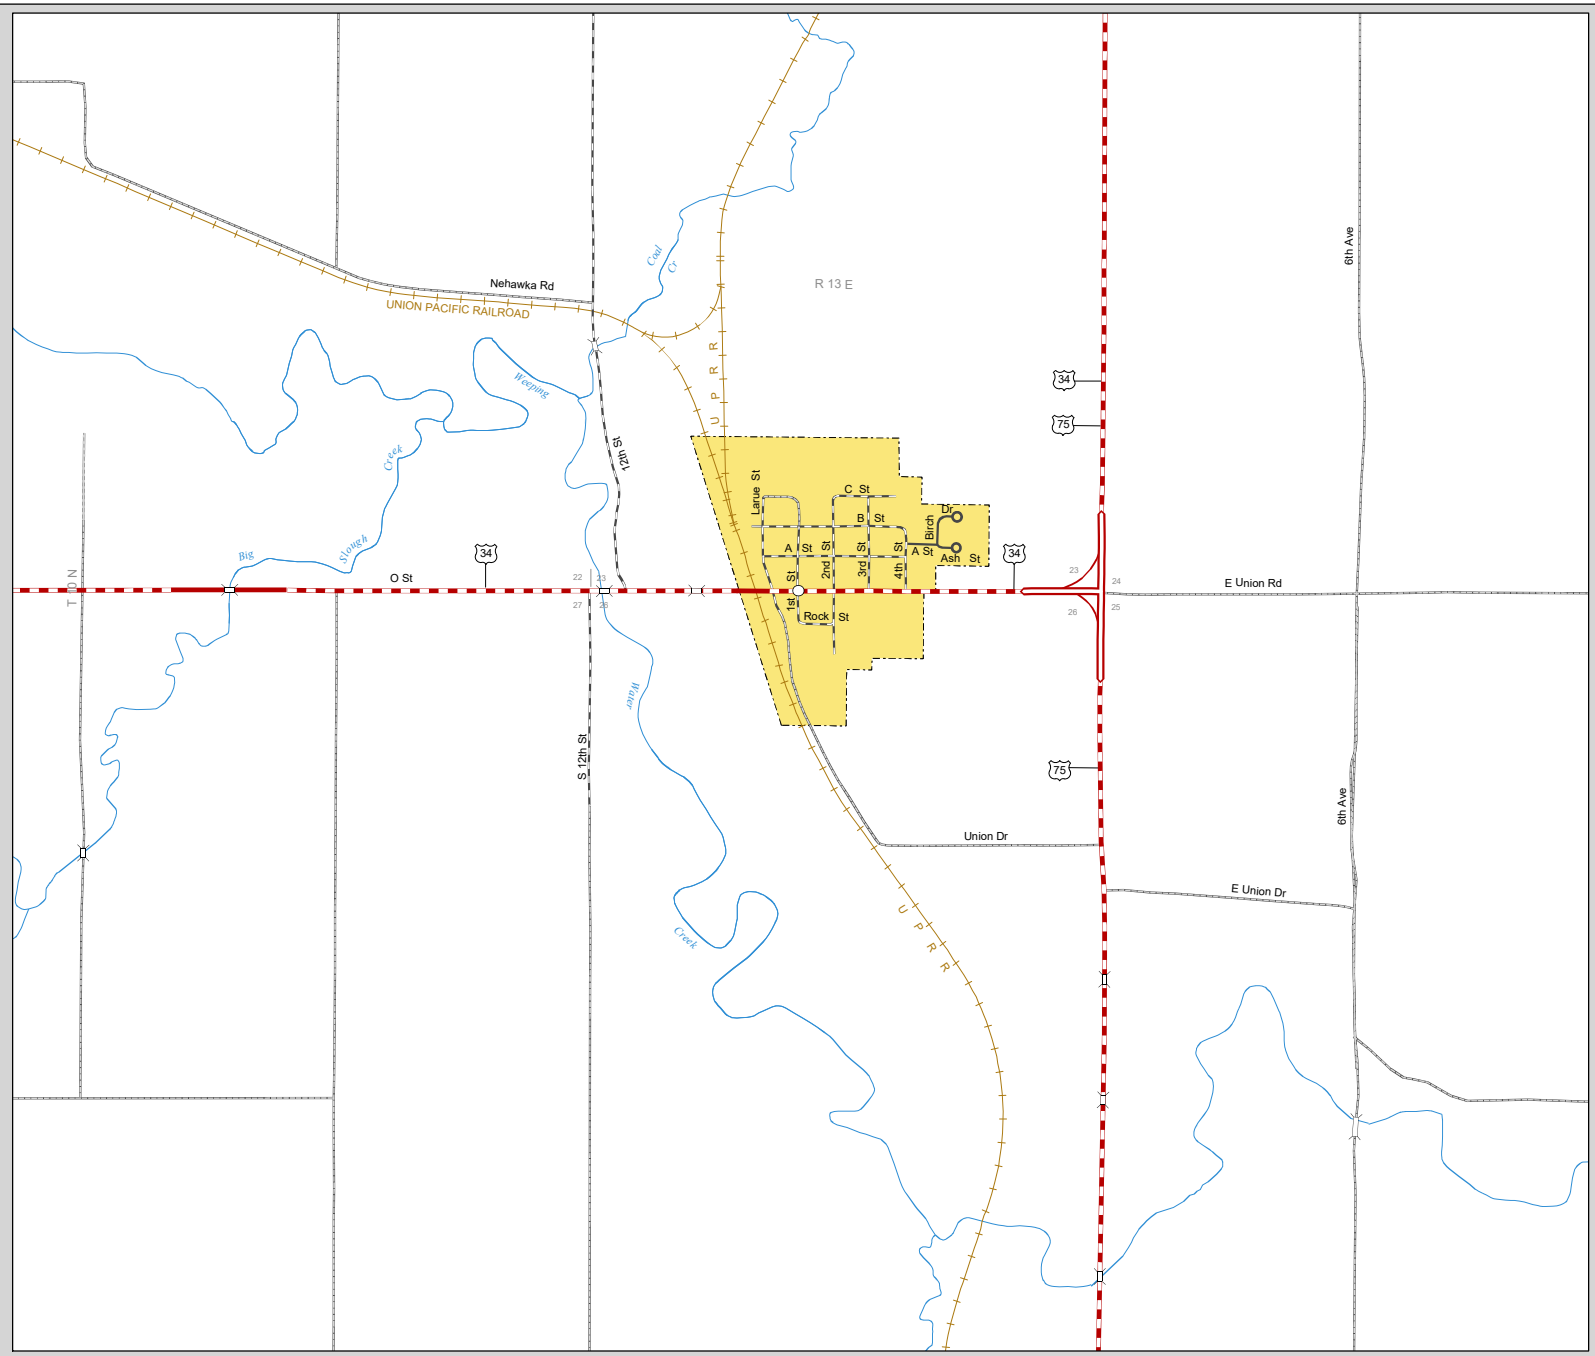

UNION

CASS COUNTY
NEBRASKA
POPULATION 233
2019

1. **STATE HIGHWAYS**
2. Interstate Highway
   - Divided Highway
   - Multiple Lane Undivided Highway
   - Concrete/Brick Surface
   - Asphalt/Bituminous Surface
   - Gravel or Crushed Rock
3. **CITY STREETS AND COUNTY ROADS**
4. Divided Street
   - Concrete/Brick Surface
   - Asphalt/Bituminous Surface
   - Gravel or Crushed Rock
   - Unimproved
   - Primitve
   - Interstate Numbered Route
   - U.S. Numbered Route
   - State Numbered Route
   - State Numbered Spur
   - State Numbered Link
   - Main St Street Name
   - County Seat
   - City Center
   - Corporate Limits