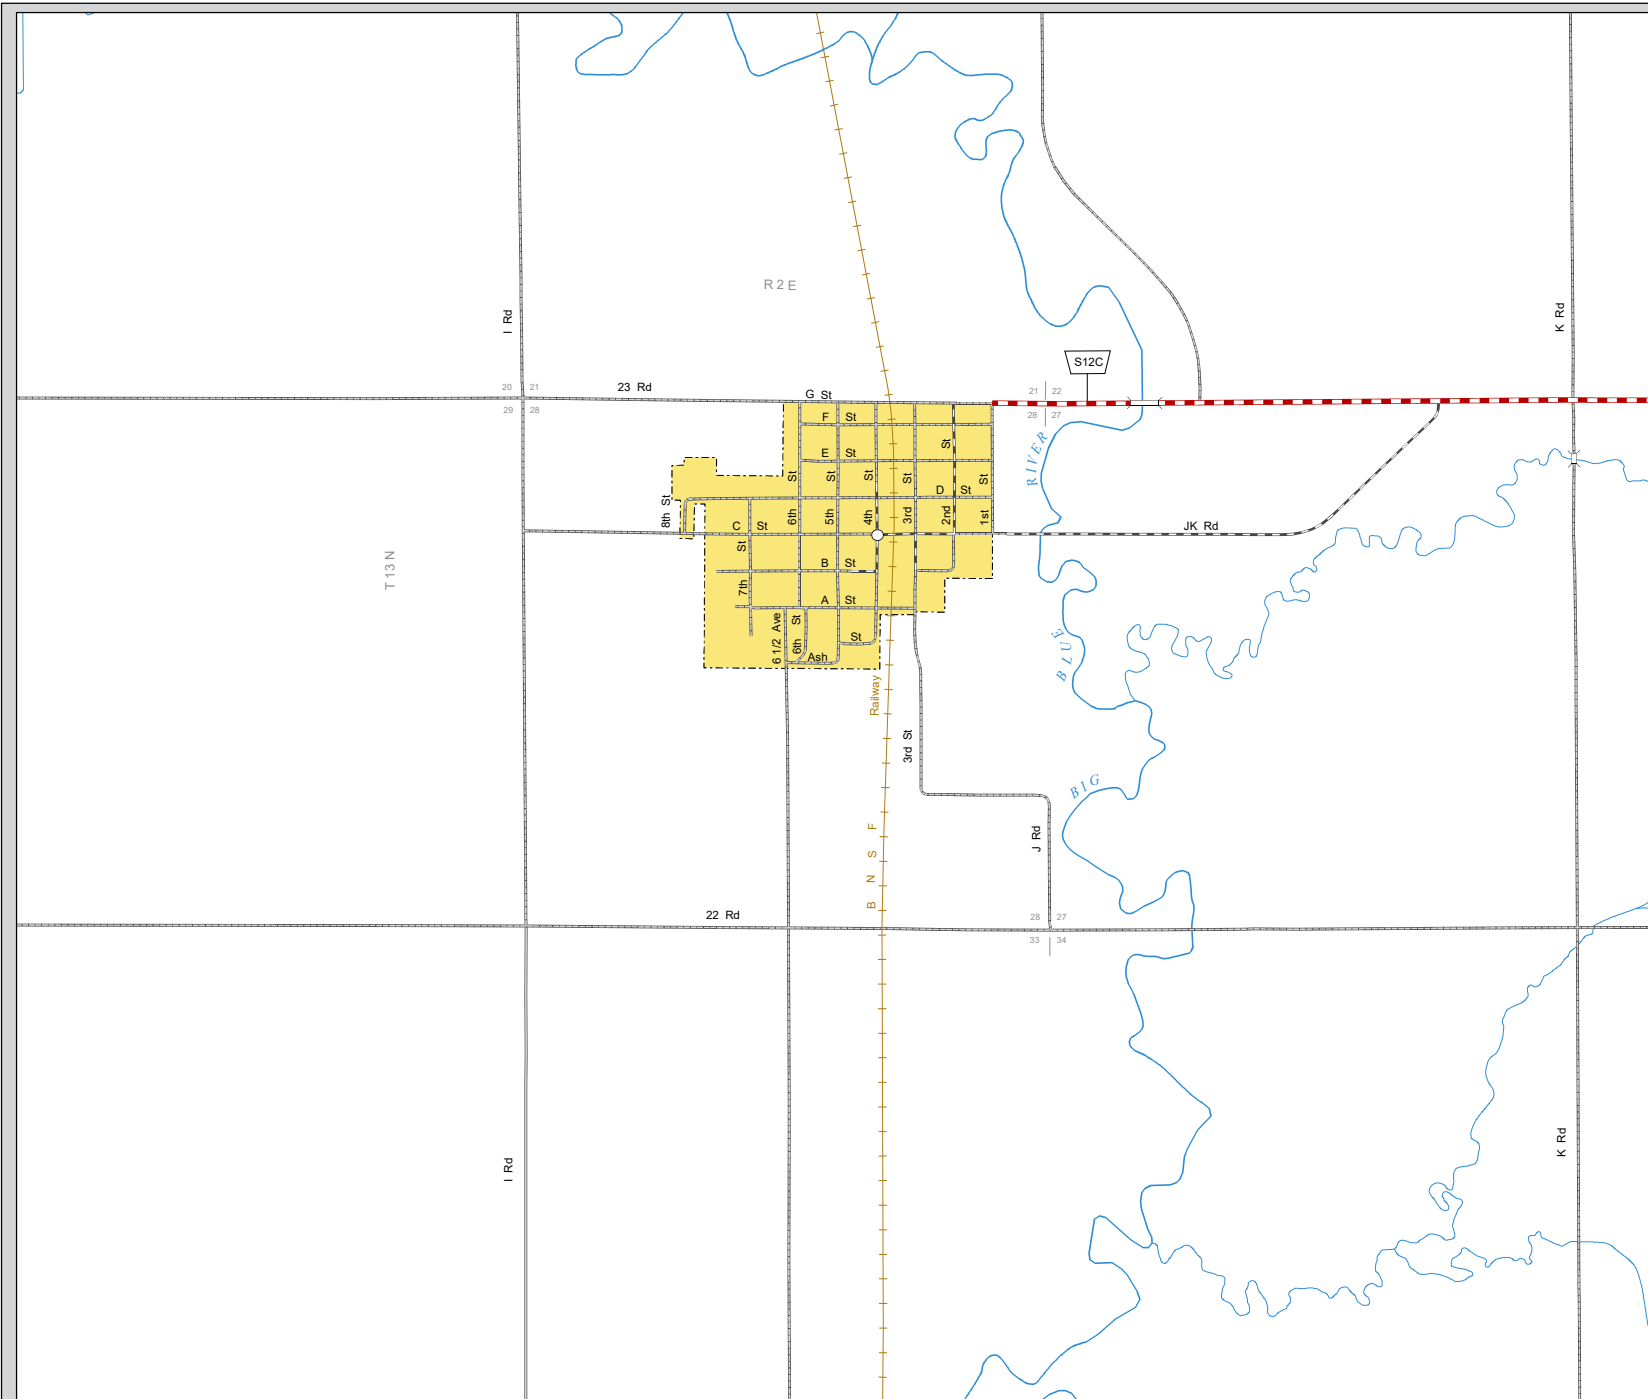

ULYSSES

BUTLER COUNTY
NEBRASKA
POPULATION 171
2020

1. **STATE HIGHWAYS**
2. Interstate Highway
   - Divided Highway
   - Multiple Lane Undivided Highway
   - Concrete/Brick Surface
   - Asphalt/Bituminous Surface
   - Gravel or Crushed Rock
3. **CITY STREETS AND COUNTY ROADS**
4. Divided Street
   - Concrete/Brick Surface
   - Asphalt/Bituminous Surface
   - Gravel or Crushed Rock
   - Unimproved
   - Primitive
   - Interstate Numbered Route
   - U.S. Numbered Route
   - State Numbered Route
   - State Numbered Spur
   - State Numbered Link
   - Street Name
   - County Seat
   - City Center
   - Corporate Limits