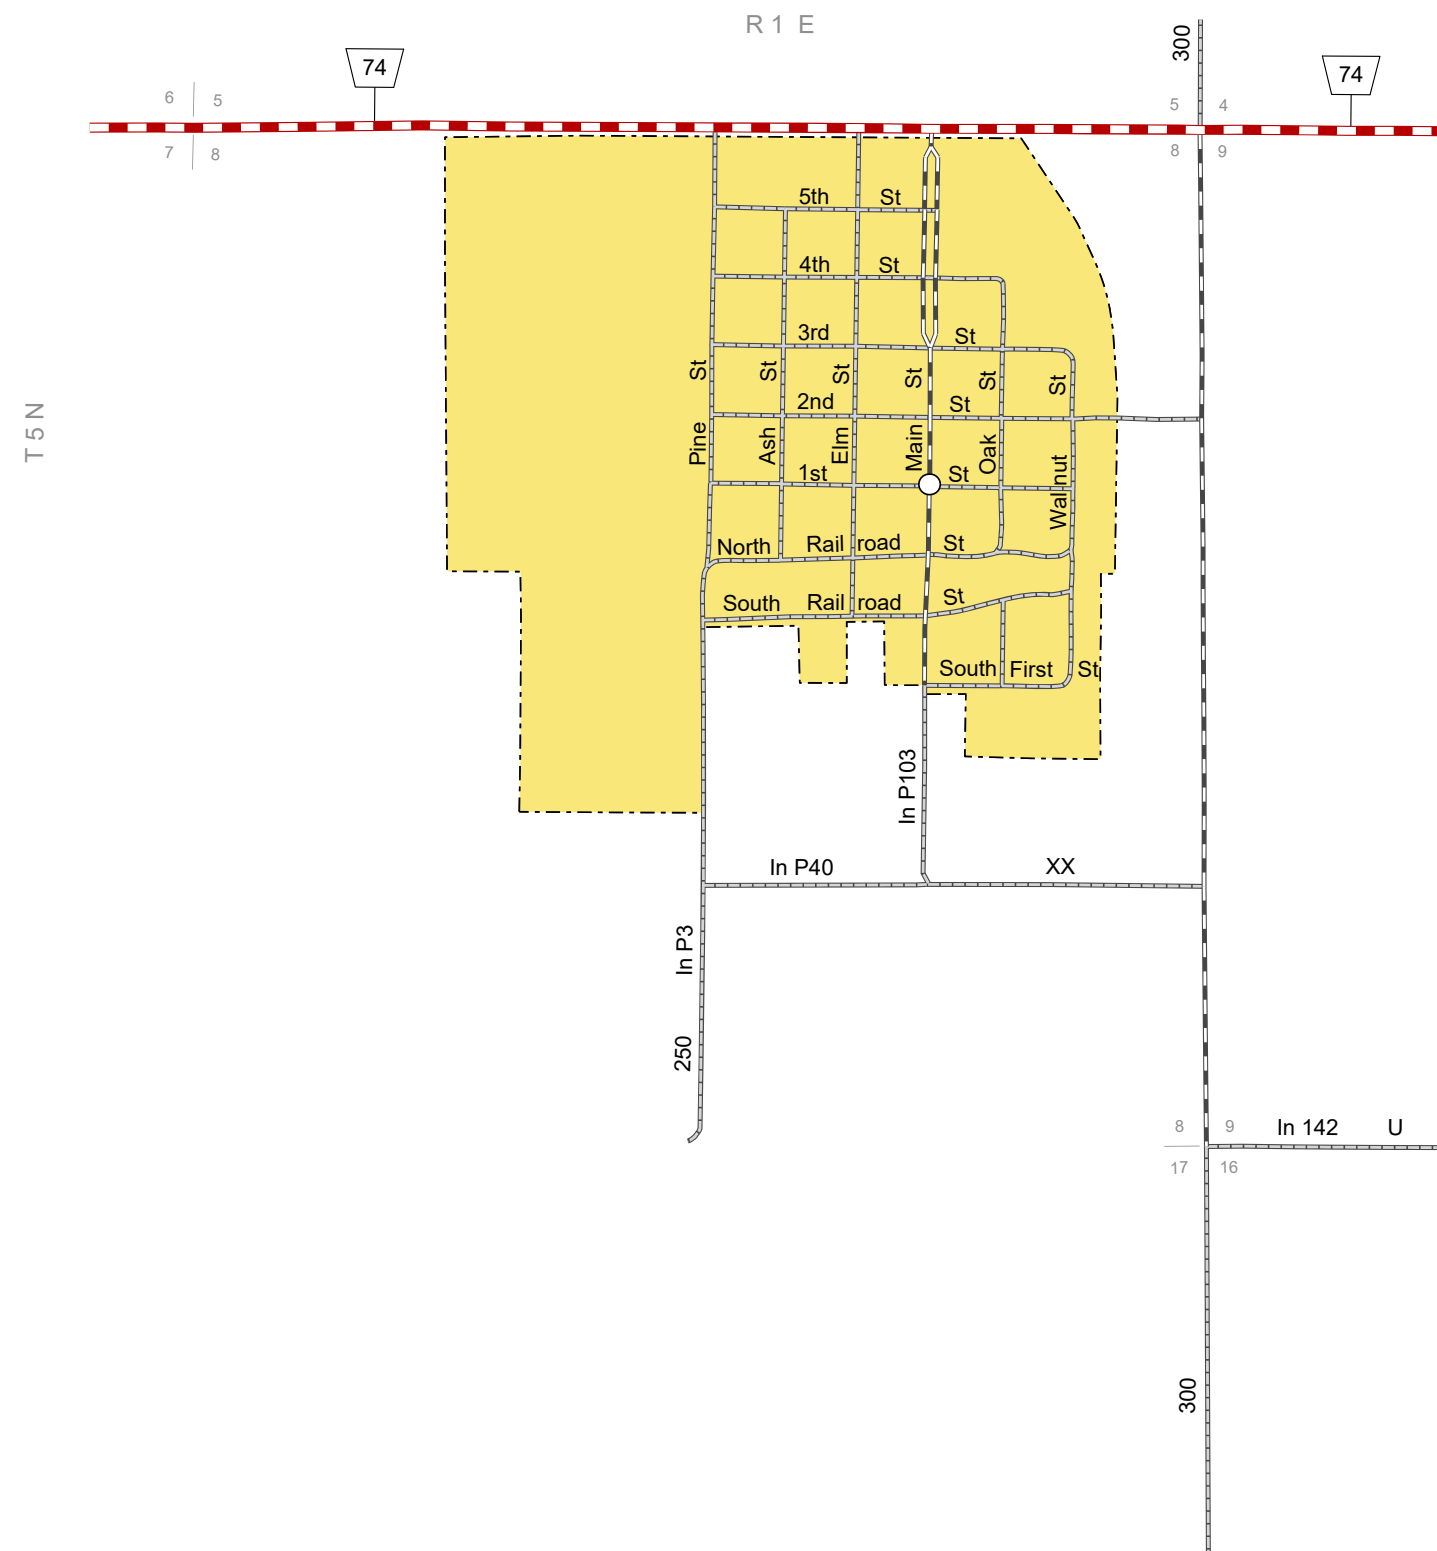

# TOBIAS

SALINE COUNTY  
NEBRASKA  
POPULATION 106  
2017

- STATE HIGHWAYS**
- Interstate Highway
  - Divided Highway
  - Multiple Lane Undivided Highway
  - Concrete/Brick Surface
  - Asphalt/Bituminous Surface
  - Gravel or Crushed Rock
- CITY STREETS AND COUNTY ROADS**
- Divided Street
  - Concrete/Brick Surface
  - Asphalt/Bituminous Surface
  - Gravel or Crushed Rock
  - Unimproved
  - Primitive
  - Interstate Numbered Route
  - U.S. Numbered Route
  - State Numbered Route
  - State Numbered Spur
  - State Numbered Link
  - Street Name
  - County Seat
  - City Center
  - Corporate Limits