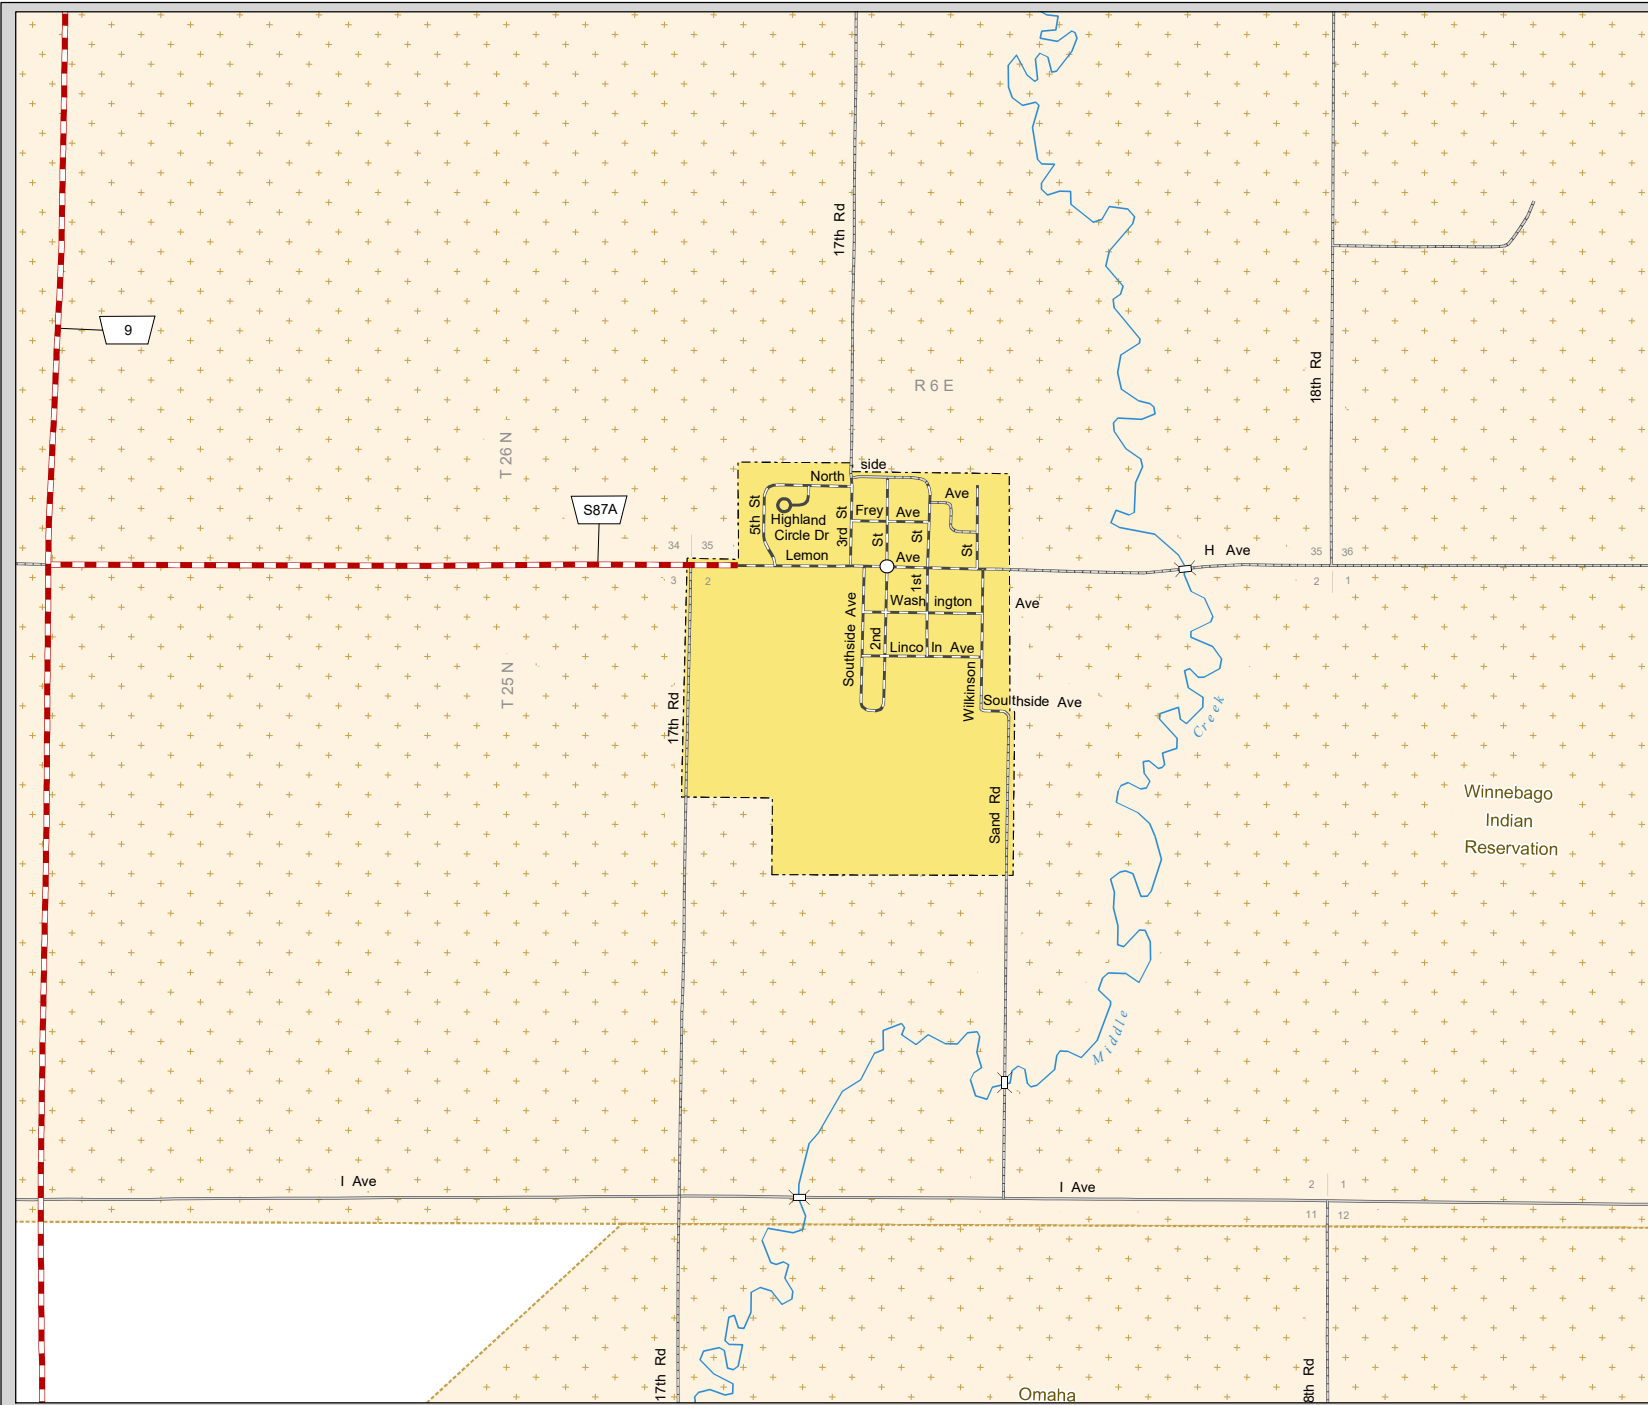

THURSTON

THURSTON COUNTY
NEBRASKA
POPULATION 132
2020

- **STATE HIGHWAYS**
- Interstate Highway
- Divided Highway
- Multiple Lane Undivided Highway
- Concrete/Brick Surface
- Asphalt/Bituminous Surface
- Gravel or Crushed Rock
- **CITY STREETS AND COUNTY ROADS**
- Divided Street
- Concrete/Brick Surface
- Asphalt/Bituminous Surface
- Gravel or Crushed Rock
- Unimproved
- Primitive
- Interstate Numbered Route
- U.S. Numbered Route
- State Numbered Route
- State Numbered Spur
- State Numbered Link
- Main St
- Street Name
- County Seat
- City Center
- Corporate Limits