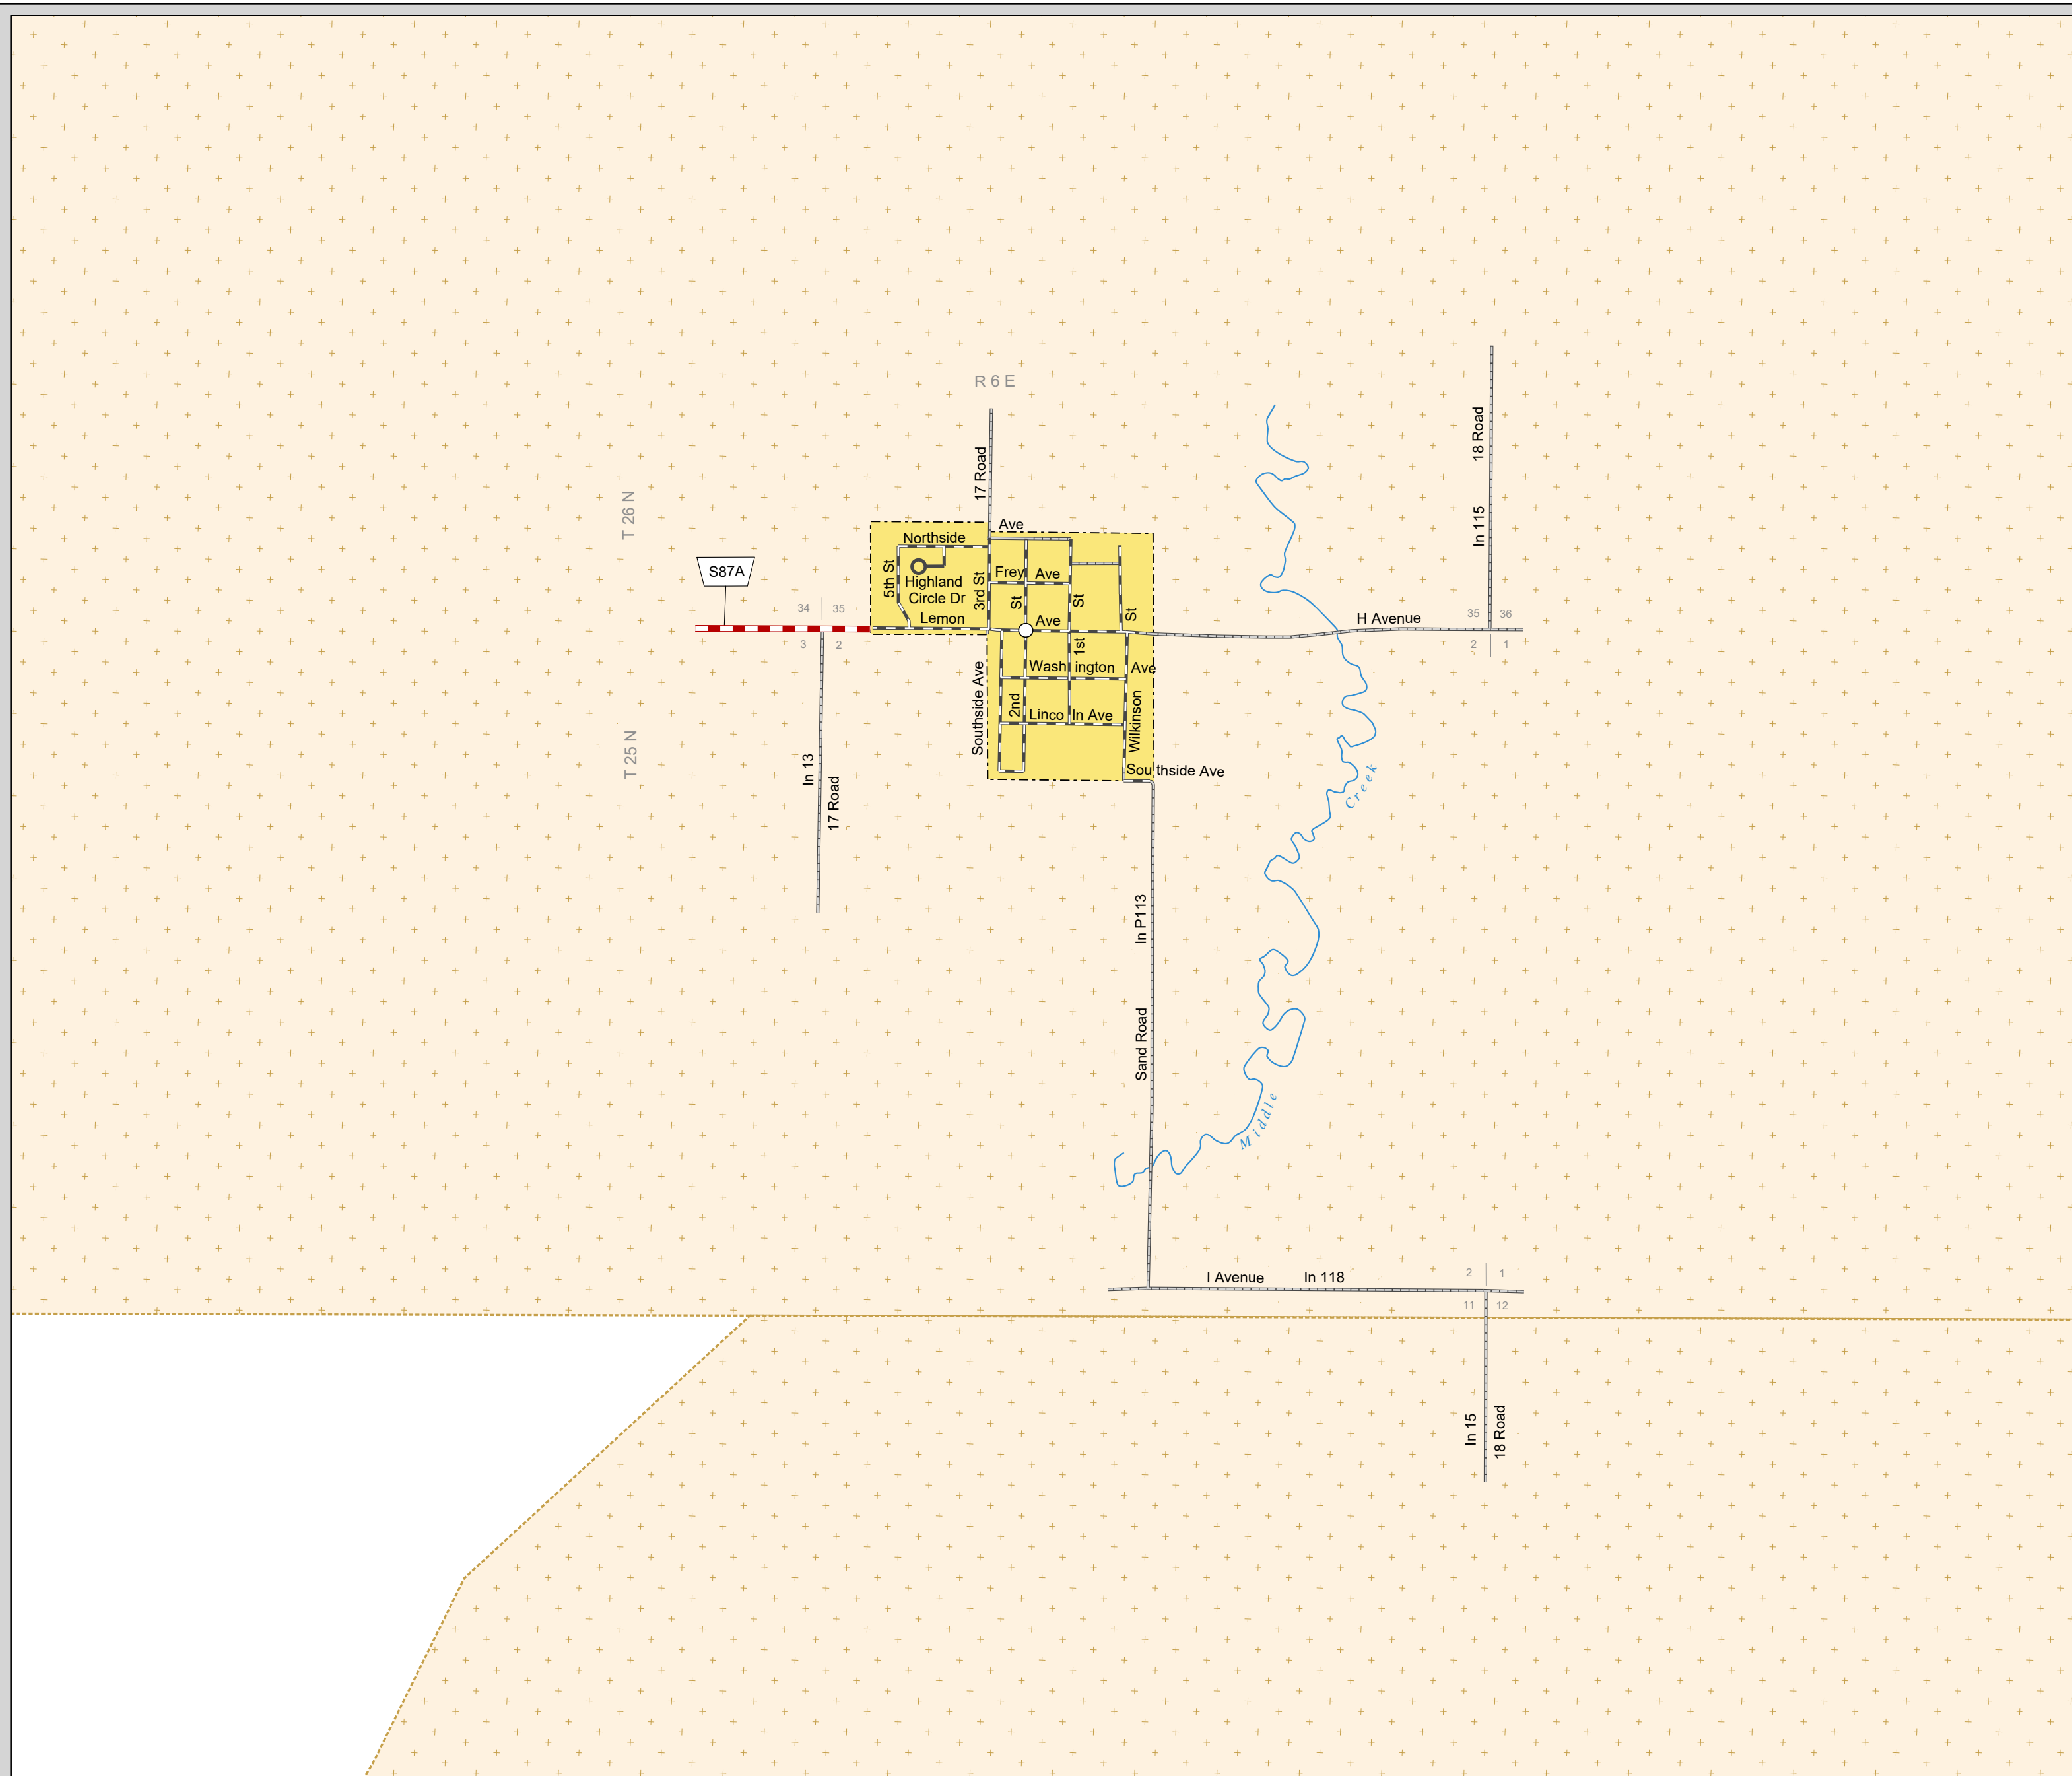

THURSTON

THURSTON COUNTY
NEBRASKA
POPULATION 132
2017

- STATE HIGHWAYS**
- Interstate Highway
- Divided Highway
- Multiple Lane Undivided Highway
- Concrete/Brick Surface
- Asphalt/Bituminous Surface
- Gravel or Crushed Rock
- CITY STREETS AND COUNTY ROADS**
- Divided Street
- Concrete/Brick Surface
- Asphalt/Bituminous Surface
- Gravel or Crushed Rock
- Unimproved
- Primitive
- Interstate Numbered Route
- U.S. Numbered Route
- State Numbered Route
- State Numbered Spur
- State Numbered Link
- Street Name
- County Seat
- City Center
- Corporate Limits

This map is to be used for information only and is not intended to show ownership or to be definitive on which roads are public under Nebraska Law. The Nebraska Department of Transportation makes no warranties, guarantees or representations for the accuracy of this information and assumes no liability for errors or omissions. Any inconsistencies should be reported to NDOT.