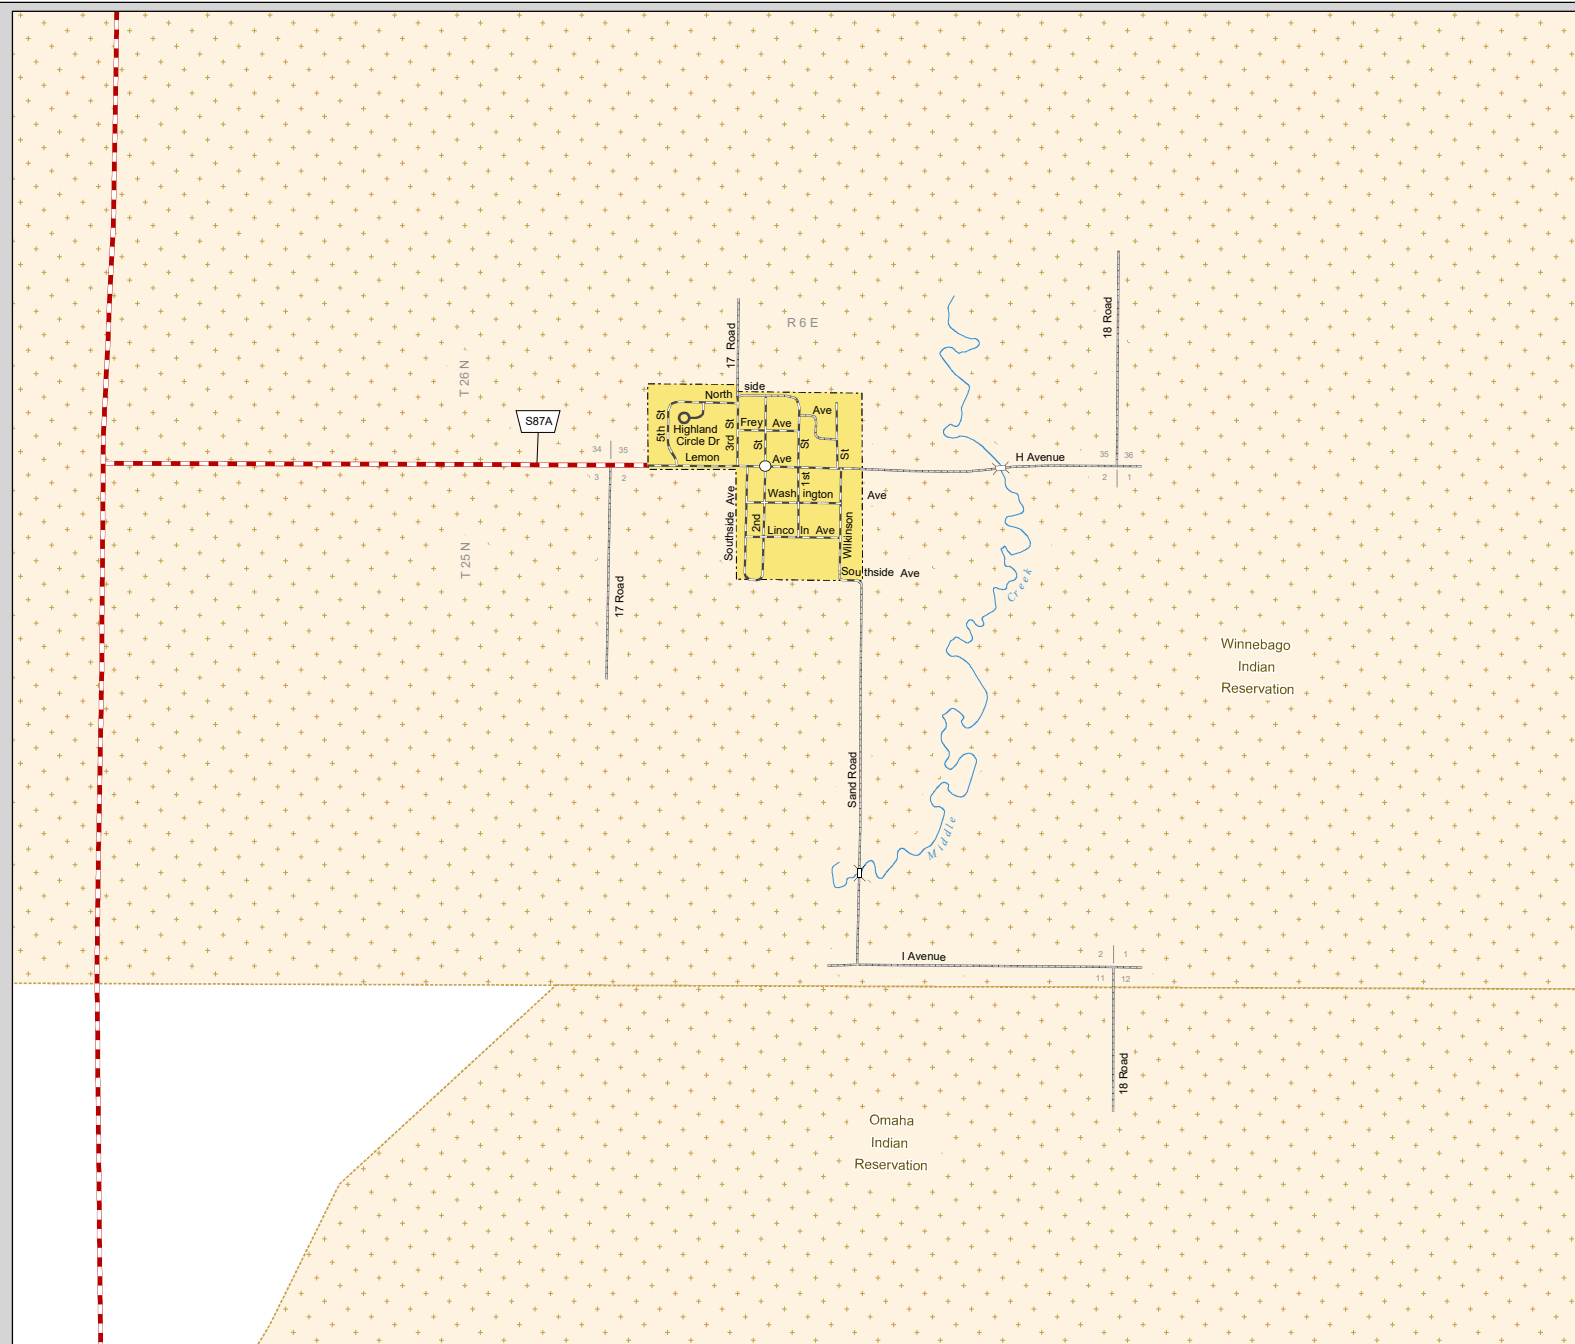

THURSTON

THURSTON COUNTY
NEBRASKA
POPULATION 132
2019

1. **STATE HIGHWAYS**
2. Interstate Highway
   - Divided Highway
   - Multiple Lane Undivided Highway
   - Concrete/Brick Surface
   - Asphalt/Bituminous Surface
   - Gravel or Crushed Rock
3. **CITY STREETS AND COUNTY ROADS**
4. Divided Street
   - Concrete/Brick Surface
   - Asphalt/Bituminous Surface
   - Gravel or Crushed Rock
   - Unimproved
   - Primitive
   - Interstate Numbered Route
   - U.S. Numbered Route
   - State Numbered Route
   - State Numbered Spur
   - State Numbered Link
   - Main St
   - Street Name
   - County Name
   - City Seat
   - City Center
   - Corporate Limits

NEBRASKA

Good Life. Great Journey.

DEPARTMENT OF TRANSPORTATION