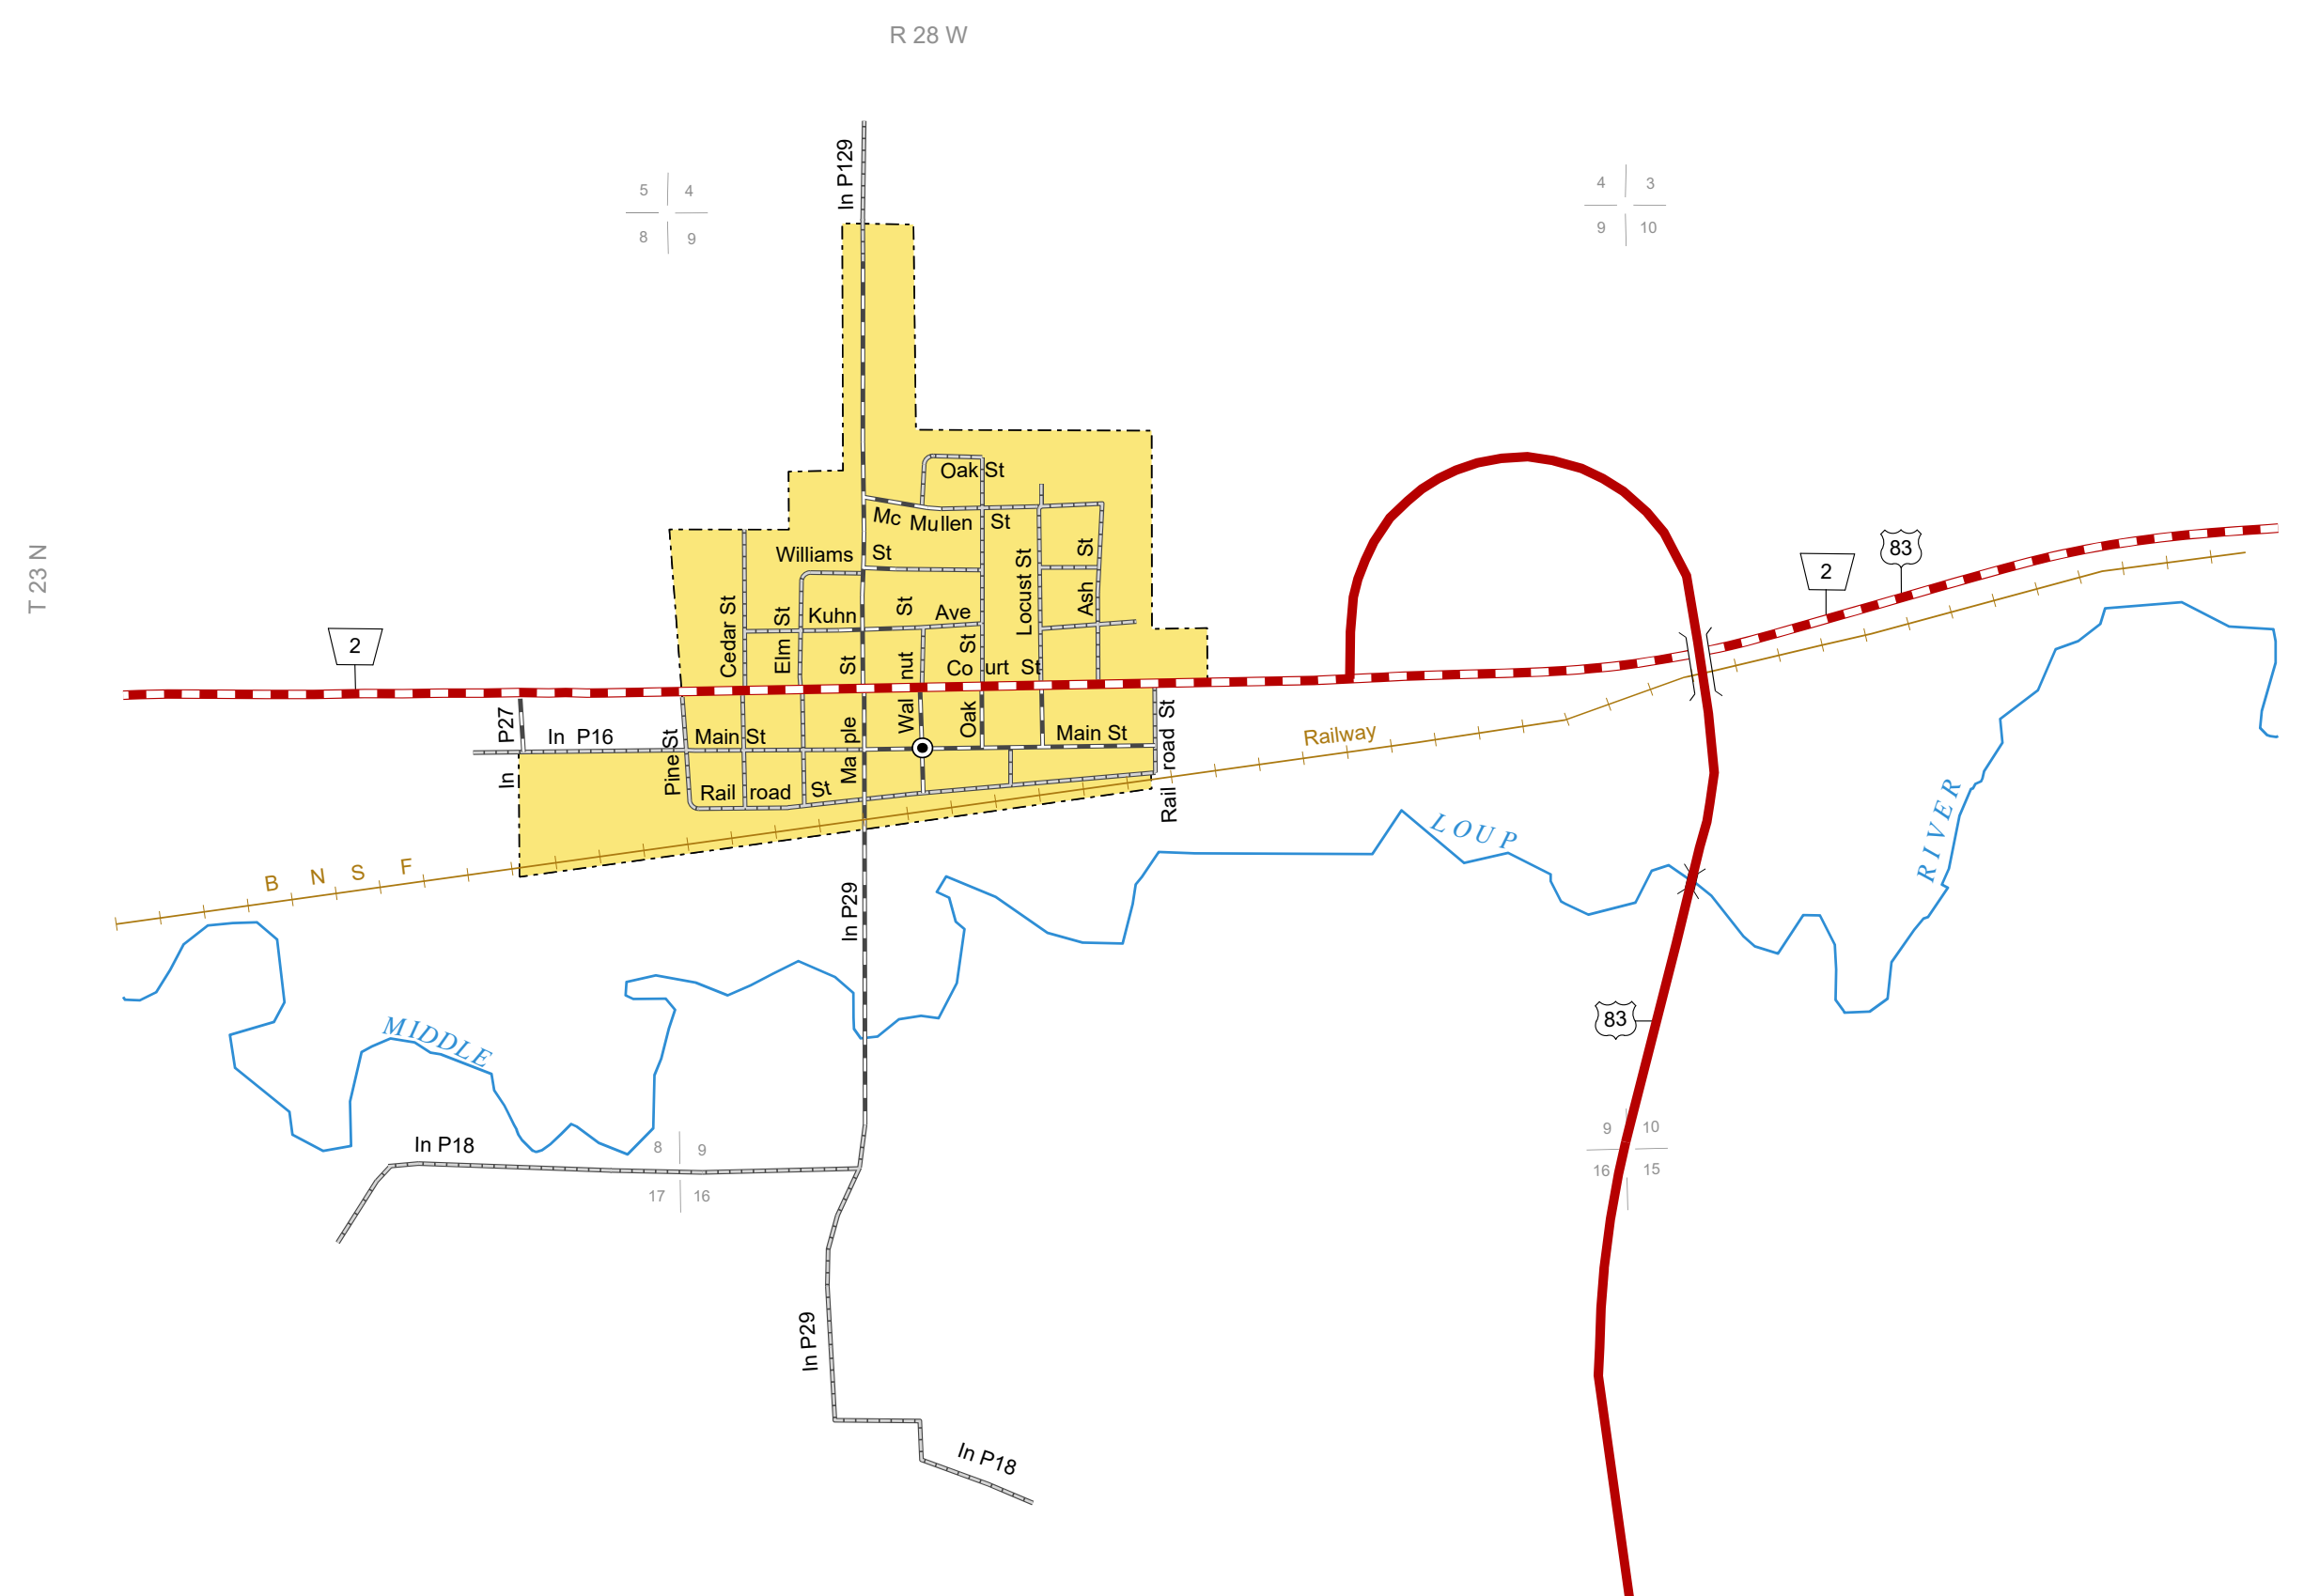

THEDFORD

THOMAS COUNTY
NEBRASKA
POPULATION 188
2017

- STATE HIGHWAYS**
- Interstate Highway
 - Divided Highway
 - Multiple Lane Undivided Highway
 - Concrete/Brick Surface
 - Asphalt/Bituminous Surface
 - Gravel or Crushed Rock
- CITY STREETS AND COUNTY ROADS**
- Divided Street
 - Concrete/Brick Surface
 - Asphalt/Bituminous Surface
 - Gravel or Crushed Rock
 - Unimproved
 - Primitive
 - Interstate Numbered Route
 - U.S. Numbered Route
 - State Numbered Route
 - State Numbered Spur
 - State Numbered Link
 - Street Name
 - County Seat
 - City Center
 - Corporate Limits

This map is to be used for information only and is not intended to show ownership or to be definitive on which roads are public under Nebraska Law. The Nebraska Department of Transportation makes no warranties, guarantees or representations for the accuracy of this information and assumes no liability for errors or omissions. Any inconsistencies should be reported to NDOT.