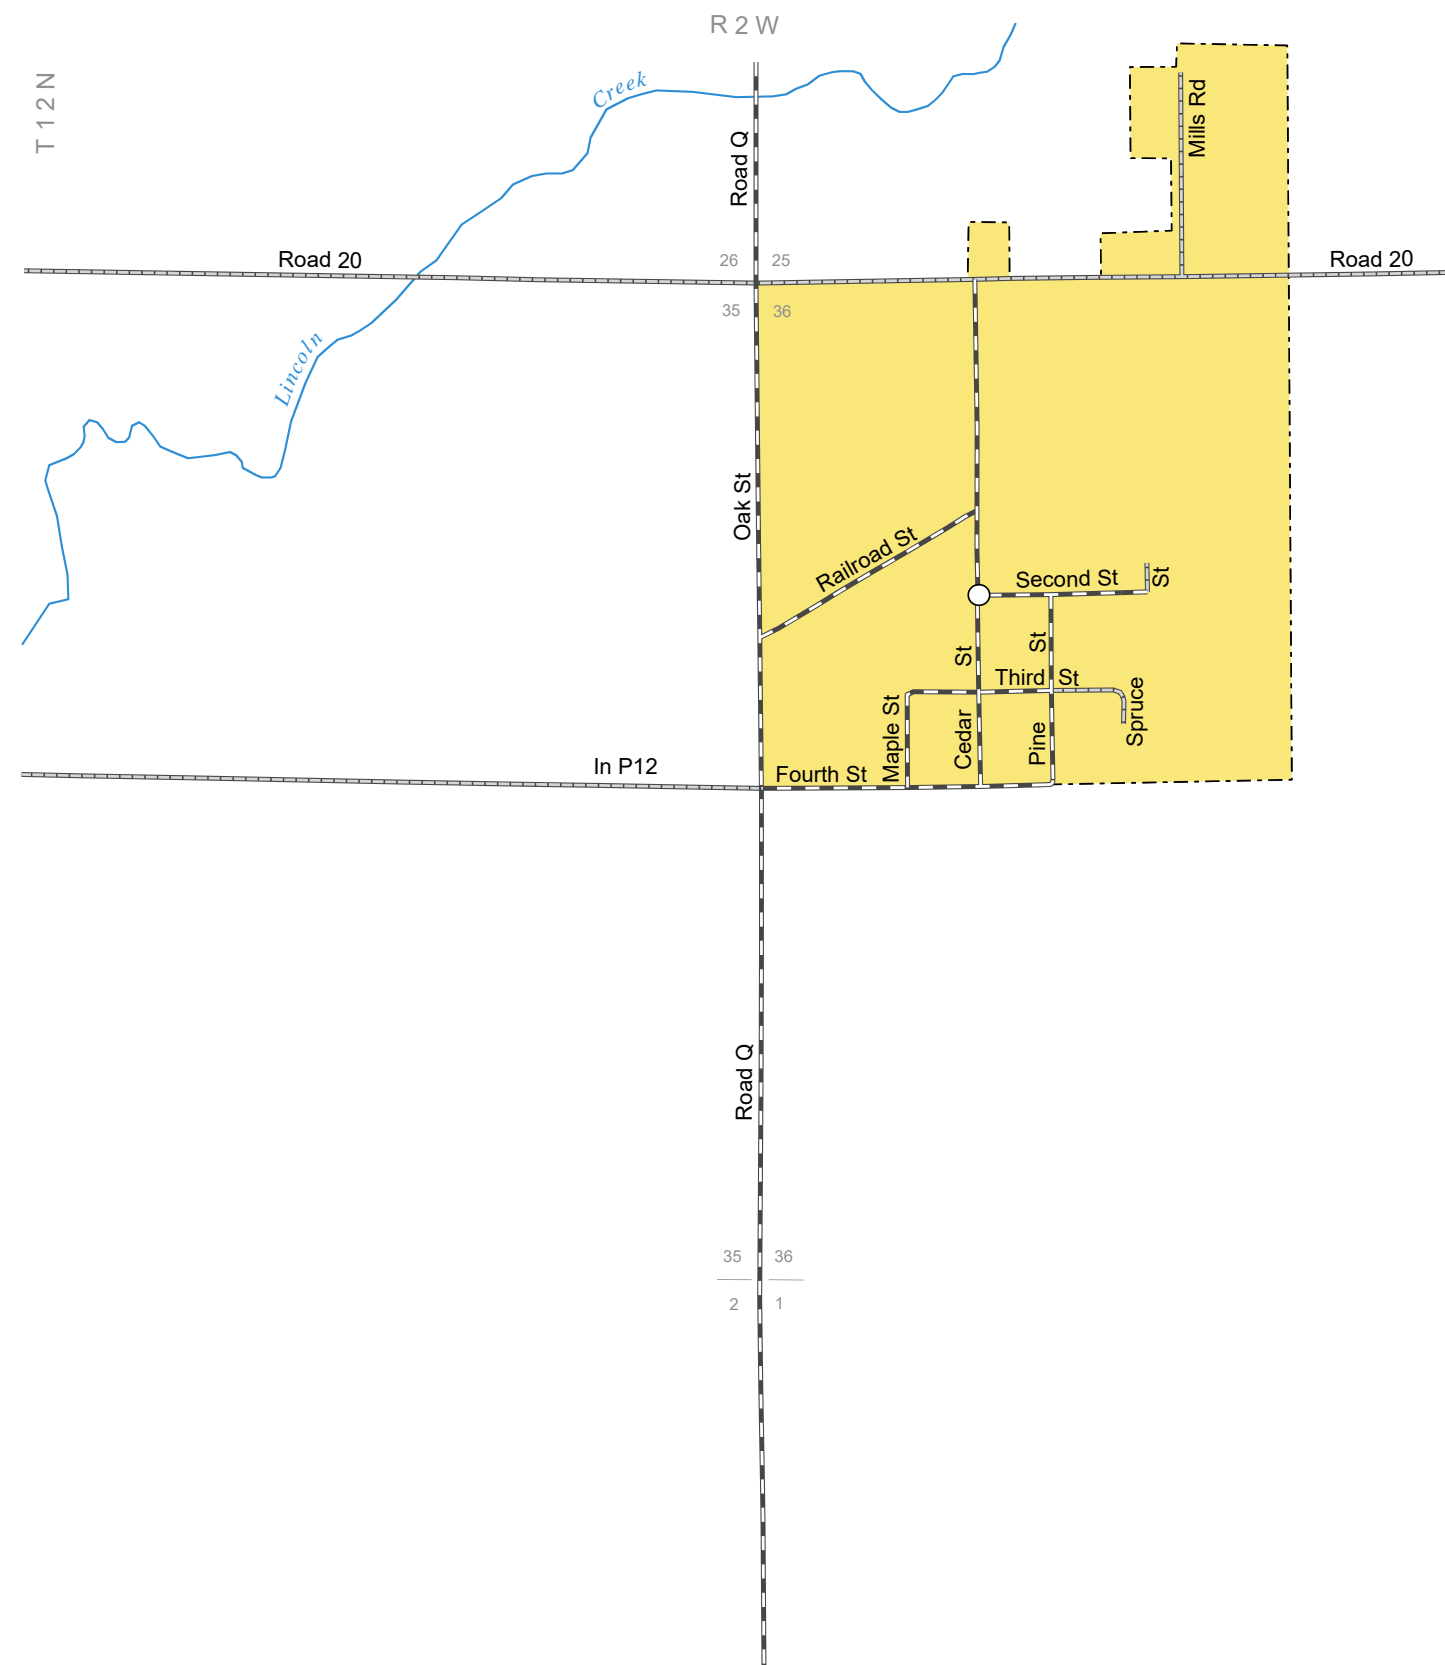

THAYER

YORK COUNTY
NEBRASKA
POPULATION 62
2017

- STATE HIGHWAYS**
- Interstate Highway
 - Divided Highway
 - Multiple Lane Undivided Highway
 - Concrete/Brick Surface
 - Asphalt/Bituminous Surface
 - Gravel or Crushed Rock
- CITY STREETS AND COUNTY ROADS**
- Divided Street
 - Concrete/Brick Surface
 - Asphalt/Bituminous Surface
 - Gravel or Crushed Rock
 - Unimproved
 - Primitive
- Interstate Numbered Route
 - U.S. Numbered Route
 - State Numbered Route
 - State Numbered Spur
 - State Numbered Link
- Main St Street Name
 - County Seat
 - City Center
 - Corporate Limits