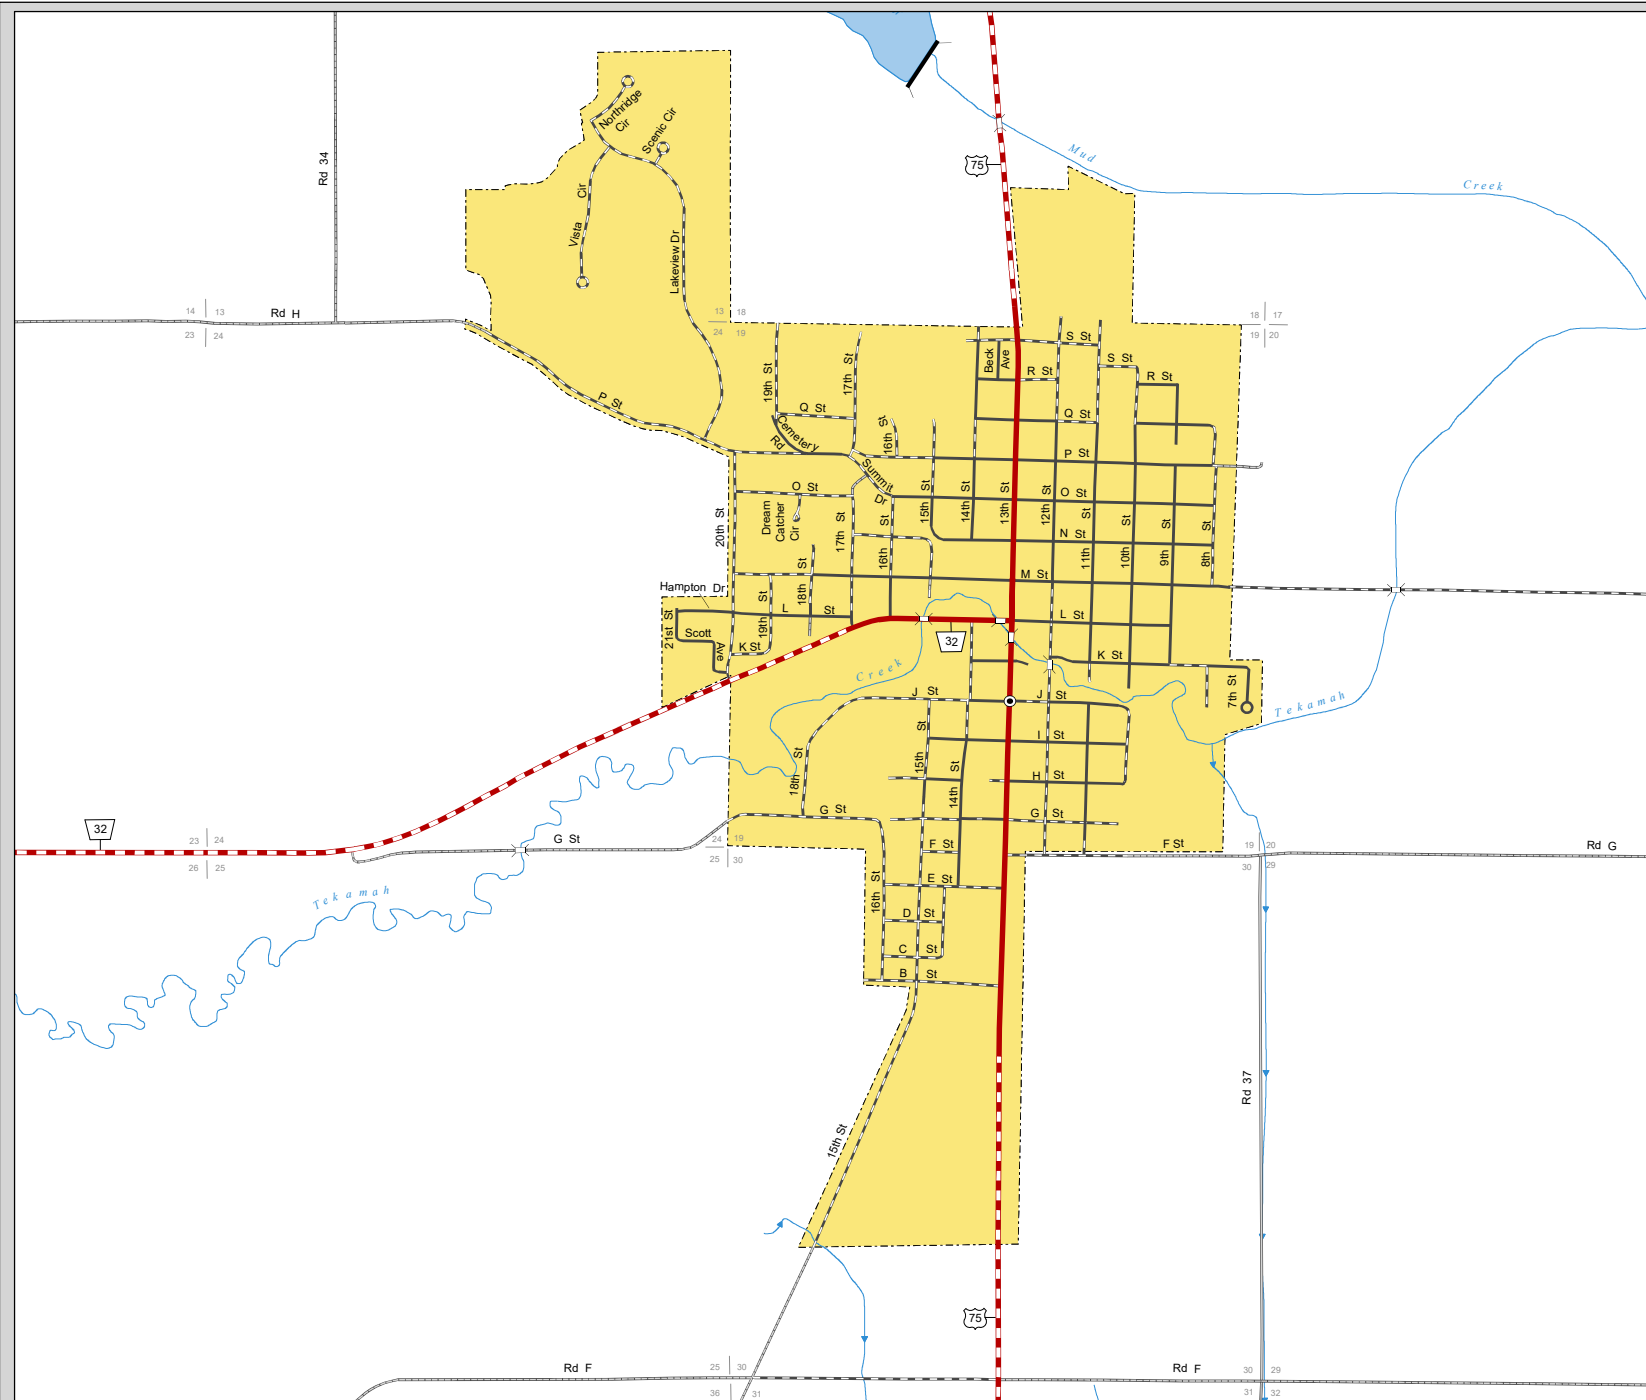

TEKAMAH

BURT COUNTY
NEBRASKA
POPULATION 1,823
2020

1. **STATE HIGHWAYS**
2. Interstate Highway
   - Divided Highway
   - Multiple Lane Undivided Highway
   - Concrete/Brick Surface
   - Asphalt/Bituminous Surface
   - Gravel or Crushed Rock
3. **CITY STREETS AND COUNTY ROADS**
4. Divided Street
   - Concrete/Brick Surface
   - Asphalt/Bituminous Surface
   - Gravel or Crushed Rock
   - Unimproved
   - Primitive
   - Interstate Numbered Route
   - U.S. Numbered Route
   - State Numbered Route
   - State Numbered Spur
   - State Numbered Link
   - Street Name
   - County Seat
   - City Center
   - Corporate Limits

NEBRASKA

Good Life. Great Journey.

DEPARTMENT OF TRANSPORTATION