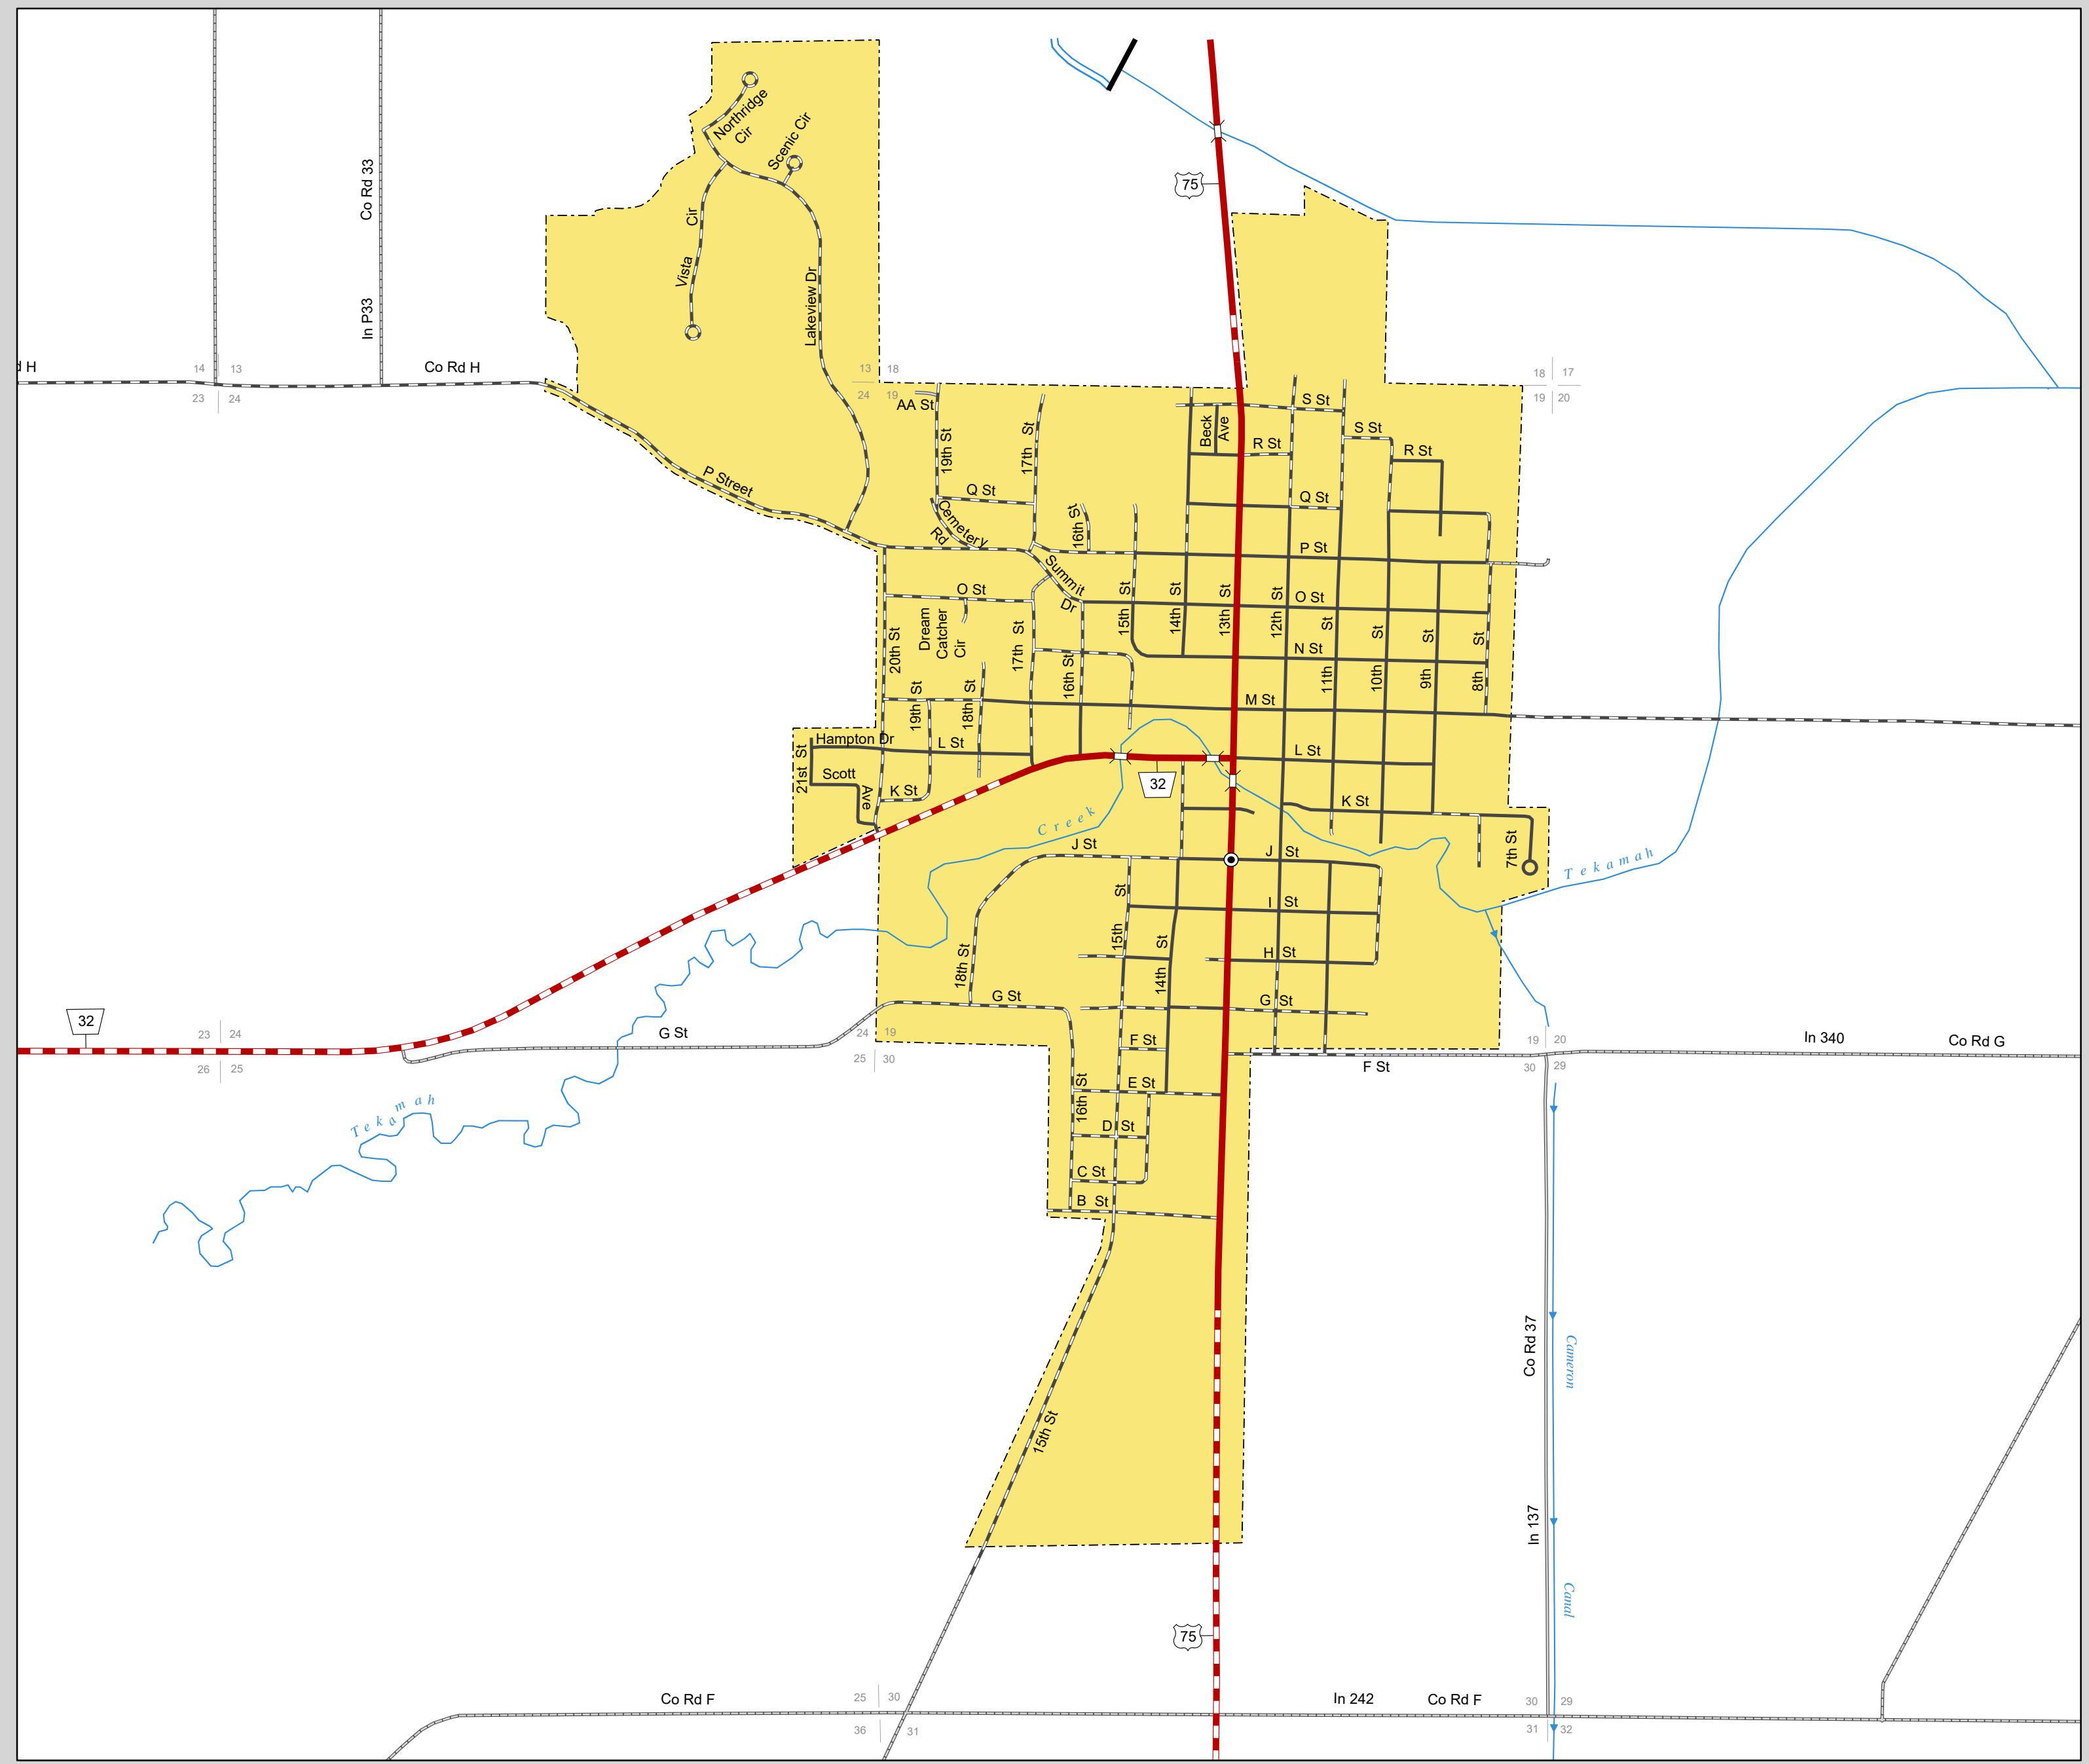

TEKAMAH

BURT COUNTY
NEBRASKA
POPULATION 1,823
2017

- STATE HIGHWAYS**
- Interstate Highway
- Divided Highway
- Multiple Lane Undivided Highway
- Concrete/Brick Surface
- Asphalt/Bituminous Surface
- Gravel or Crushed Rock
- CITY STREETS AND COUNTY ROADS**
- Divided Street
- Concrete/Brick Surface
- Asphalt/Bituminous Surface
- Gravel or Crushed Rock
- Unimproved
- Primitive
- Interstate Numbered Route
- U.S. Numbered Route
- State Numbered Route
- State Numbered Spur
- State Numbered Link
- Street Name
- County Seat
- City Center
- Corporate Limits

This map is to be used for information only and is not intended to show ownership or to be definitive on which roads are public under Nebraska Law. The Nebraska Department of Transportation makes no warranties, guarantees or representations for the accuracy of this information and assumes no liability for errors or omissions. Any inconsistencies should be reported to NDOT.