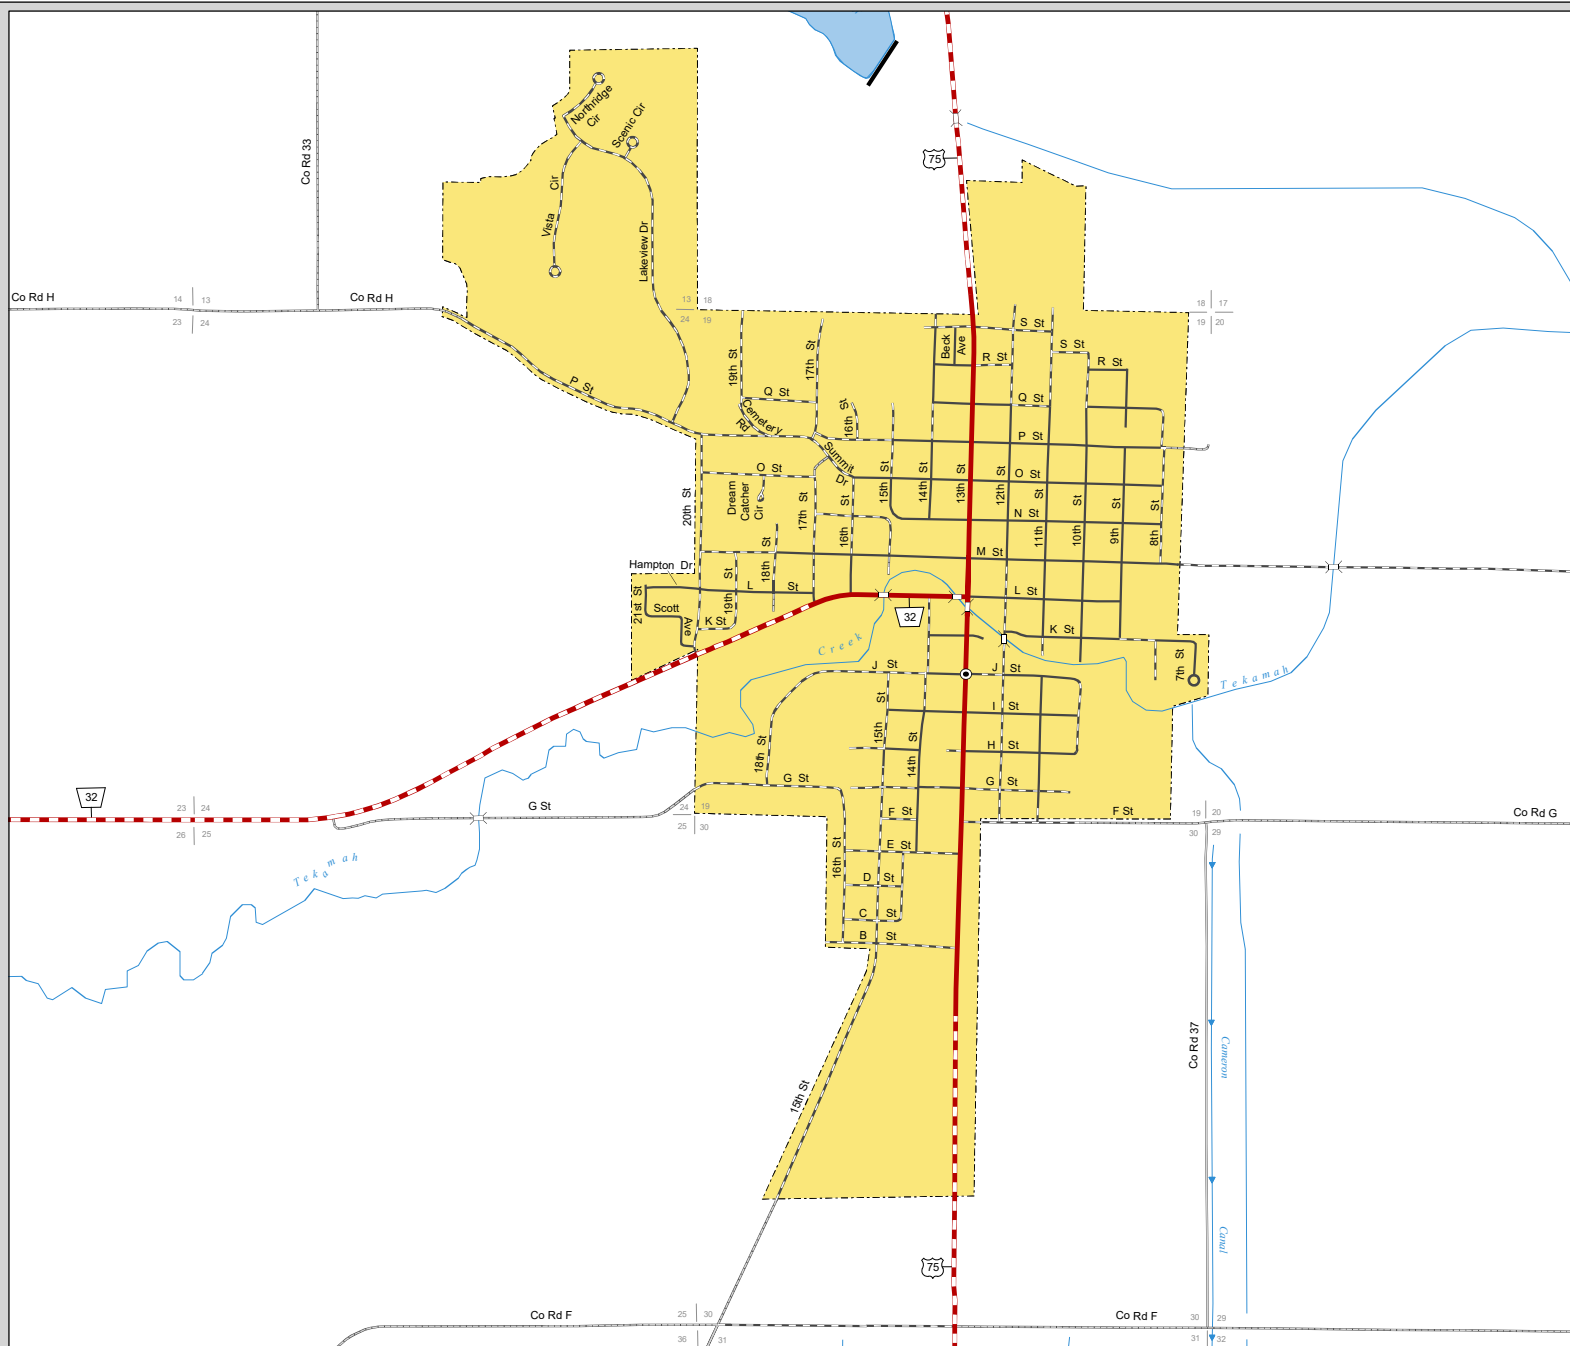

TEKAMAH

BURT COUNTY
NEBRASKA
POPULATION 1,823
2019

1. **STATE HIGHWAYS**
2. Interstate Highway
   - Divided Highway
   - Multiple Lane Undivided Highway
   - Concrete/Brick Surface
   - Asphalt/Bituminous Surface
   - Gravel or Crushed Rock
3. **CITY STREETS AND COUNTY ROADS**
4. Divided Street
   - Concrete/Brick Surface
   - Asphalt/Bituminous Surface
   - Gravel or Crushed Rock
   - Unimproved
   - Primitve
   - Interstate Numbered Route
   - U.S. Numbered Route
   - State Numbered Route
   - State Numbered Spur
   - State Numbered Link
   - Main St Street Name
   - County Seat
   - City Center
   - Corporate Limits