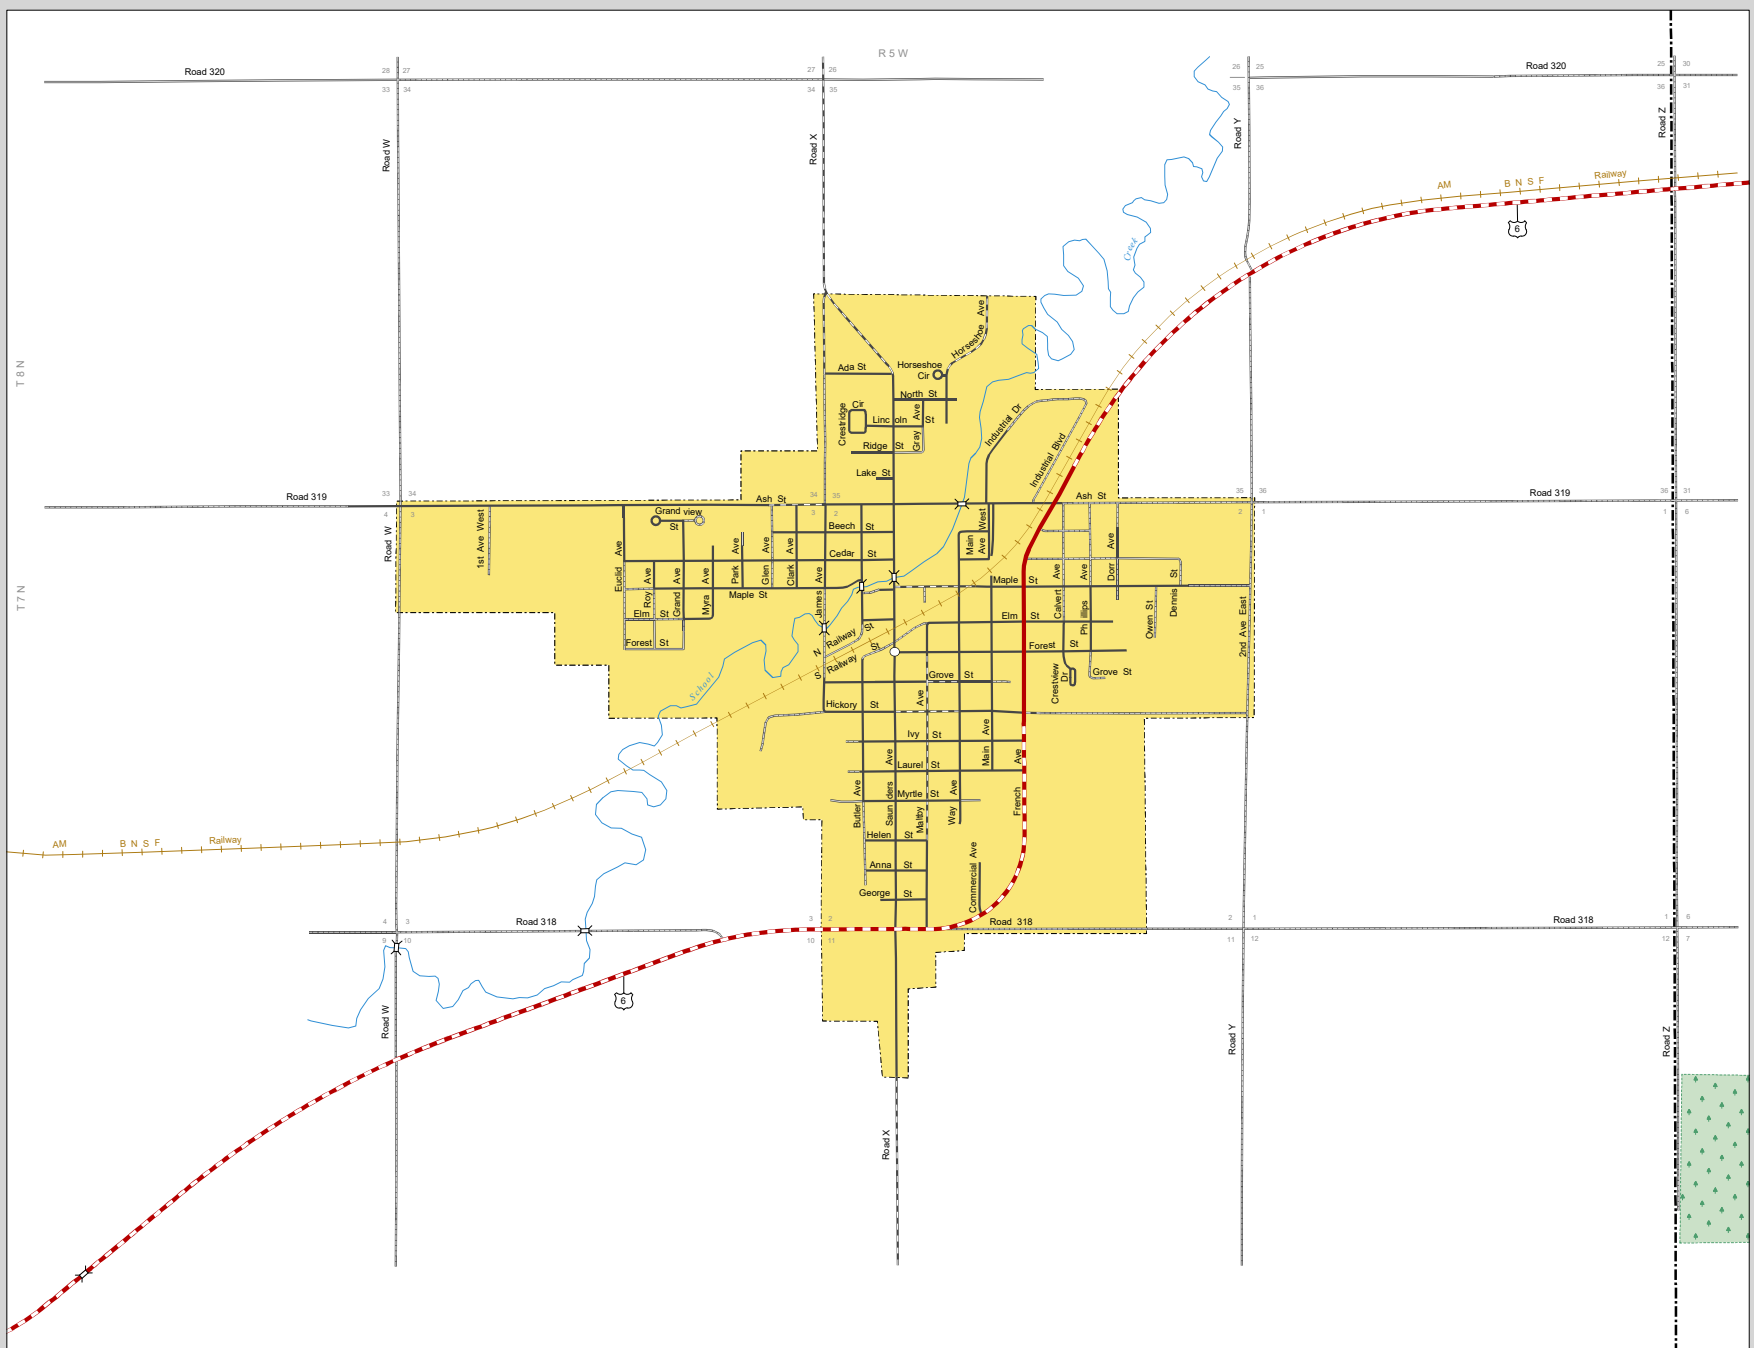

SUTTON

CLAY COUNTY
NEBRASKA
POPULATION 1,502
2019

1. **STATE HIGHWAYS**
2. Interstate Highway
   - Divided Highway
   - Multiple Lane Undivided Highway
   - Concrete/Brick Surface
   - Asphalt/Bituminous Surface
   - Gravel or Crushed Rock
3. **CITY STREETS AND COUNTY ROADS**
4. Divided Street
   - Concrete/Brick Surface
   - Asphalt/Bituminous Surface
   - Gravel or Crushed Rock
   - Unimproved
   - Primitive
   - Interstate Numbered Route
   - U.S. Numbered Route
   - State Numbered Route
   - State Numbered Spur
   - State Numbered Link
   - Main St
   - Street Name
   - County Seat
   - City Center
   - Corporate Limits