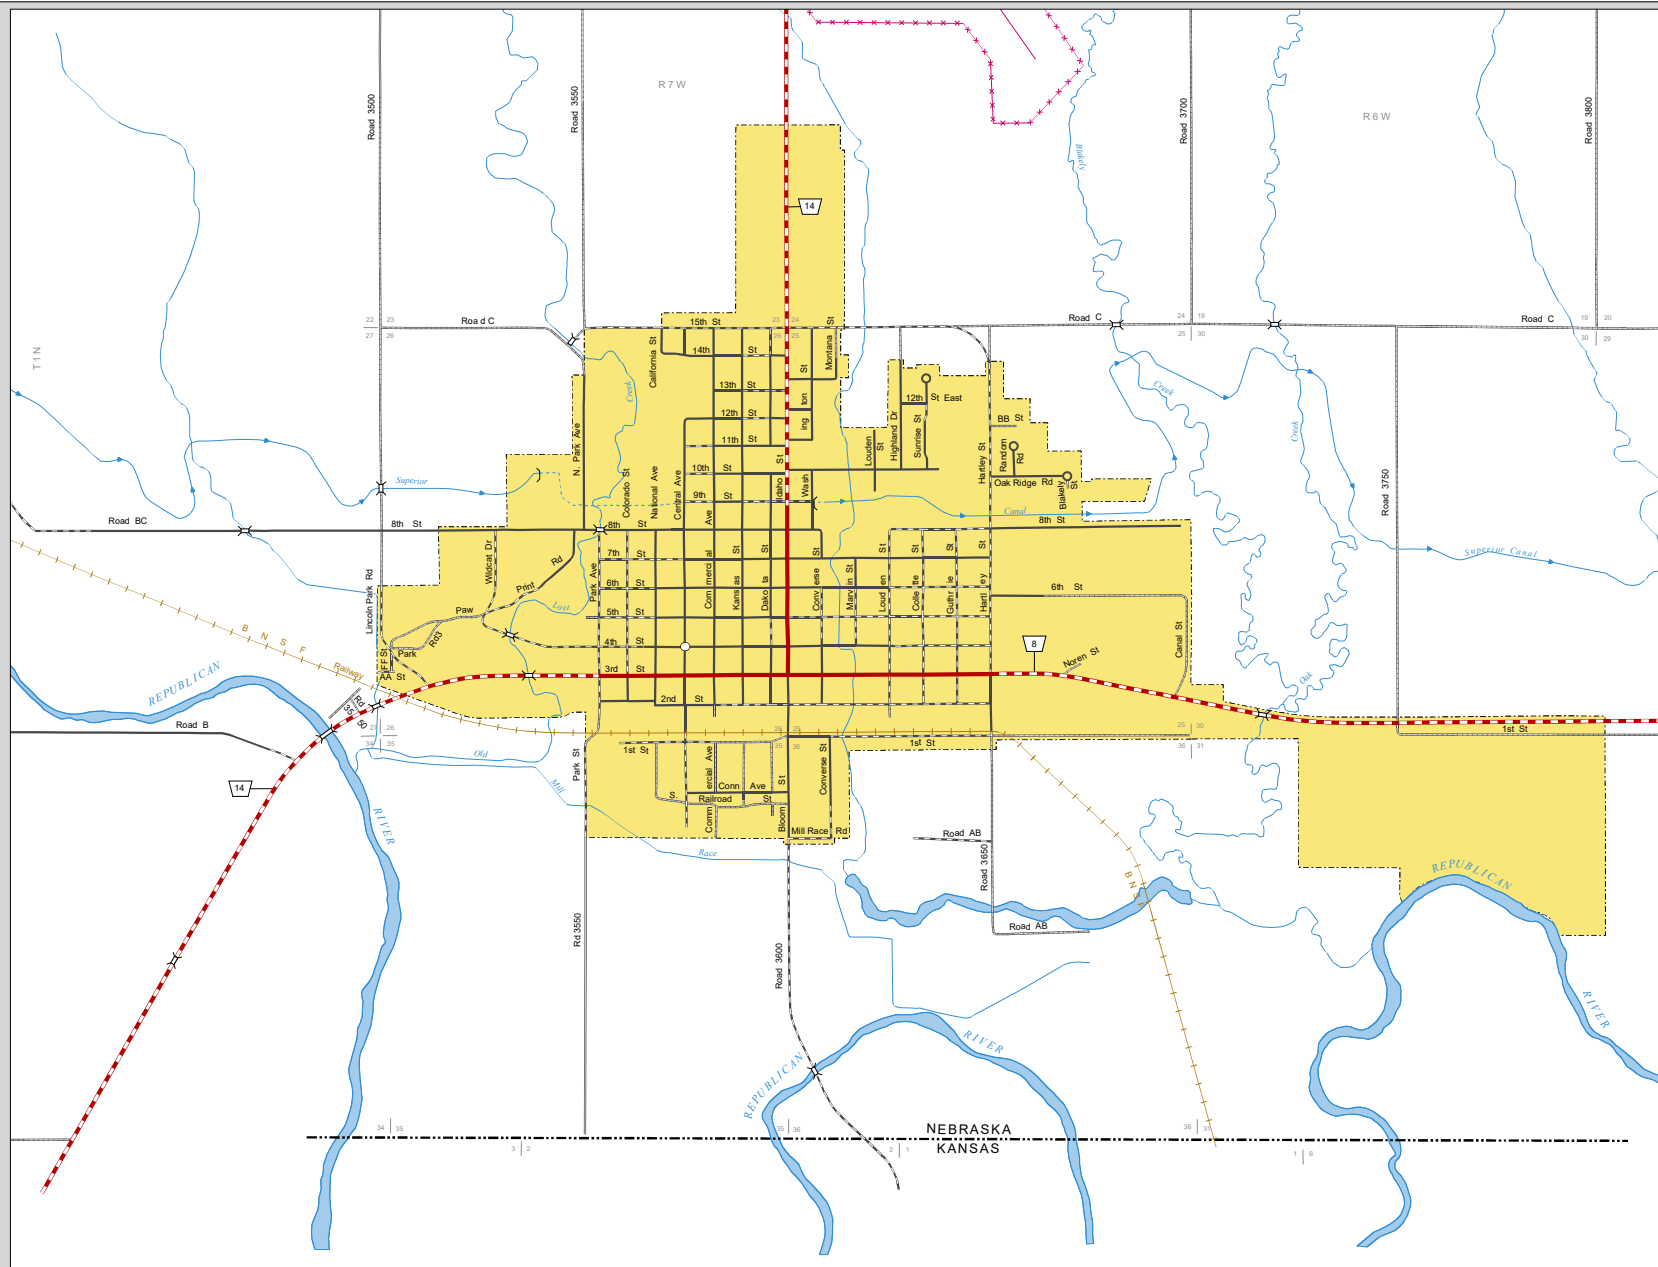

SUPERIOR

NUCKOLLS COUNTY
NEBRASKA
POPULATION 1,957
2020

1. **STATE HIGHWAYS**
2. Interstate Highway
   - Divided Highway
   - Multiple Lane Undivided Highway
   - Concrete/Bituminous Surface
   - Asphalt/Bituminous Surface
   - Gravel or Crushed Rock
3. **CITY STREETS AND COUNTY ROADS**
4. Divided Street
   - Concrete/Brick Surface
   - Asphalt/Bituminous Surface
   - Gravel or Crushed Rock
   - Unimproved
   - Primitive
5. **ROUTE MARKERS**
6. Interstate Numbered Route
   - U.S. Numbered Route
   - State Numbered Route
   - State Numbered Spur
   - State Numbered Link
7. **OTHER FEATURES**
8. Man St
   - County Seat
   - City Center
   - Corporate Limits