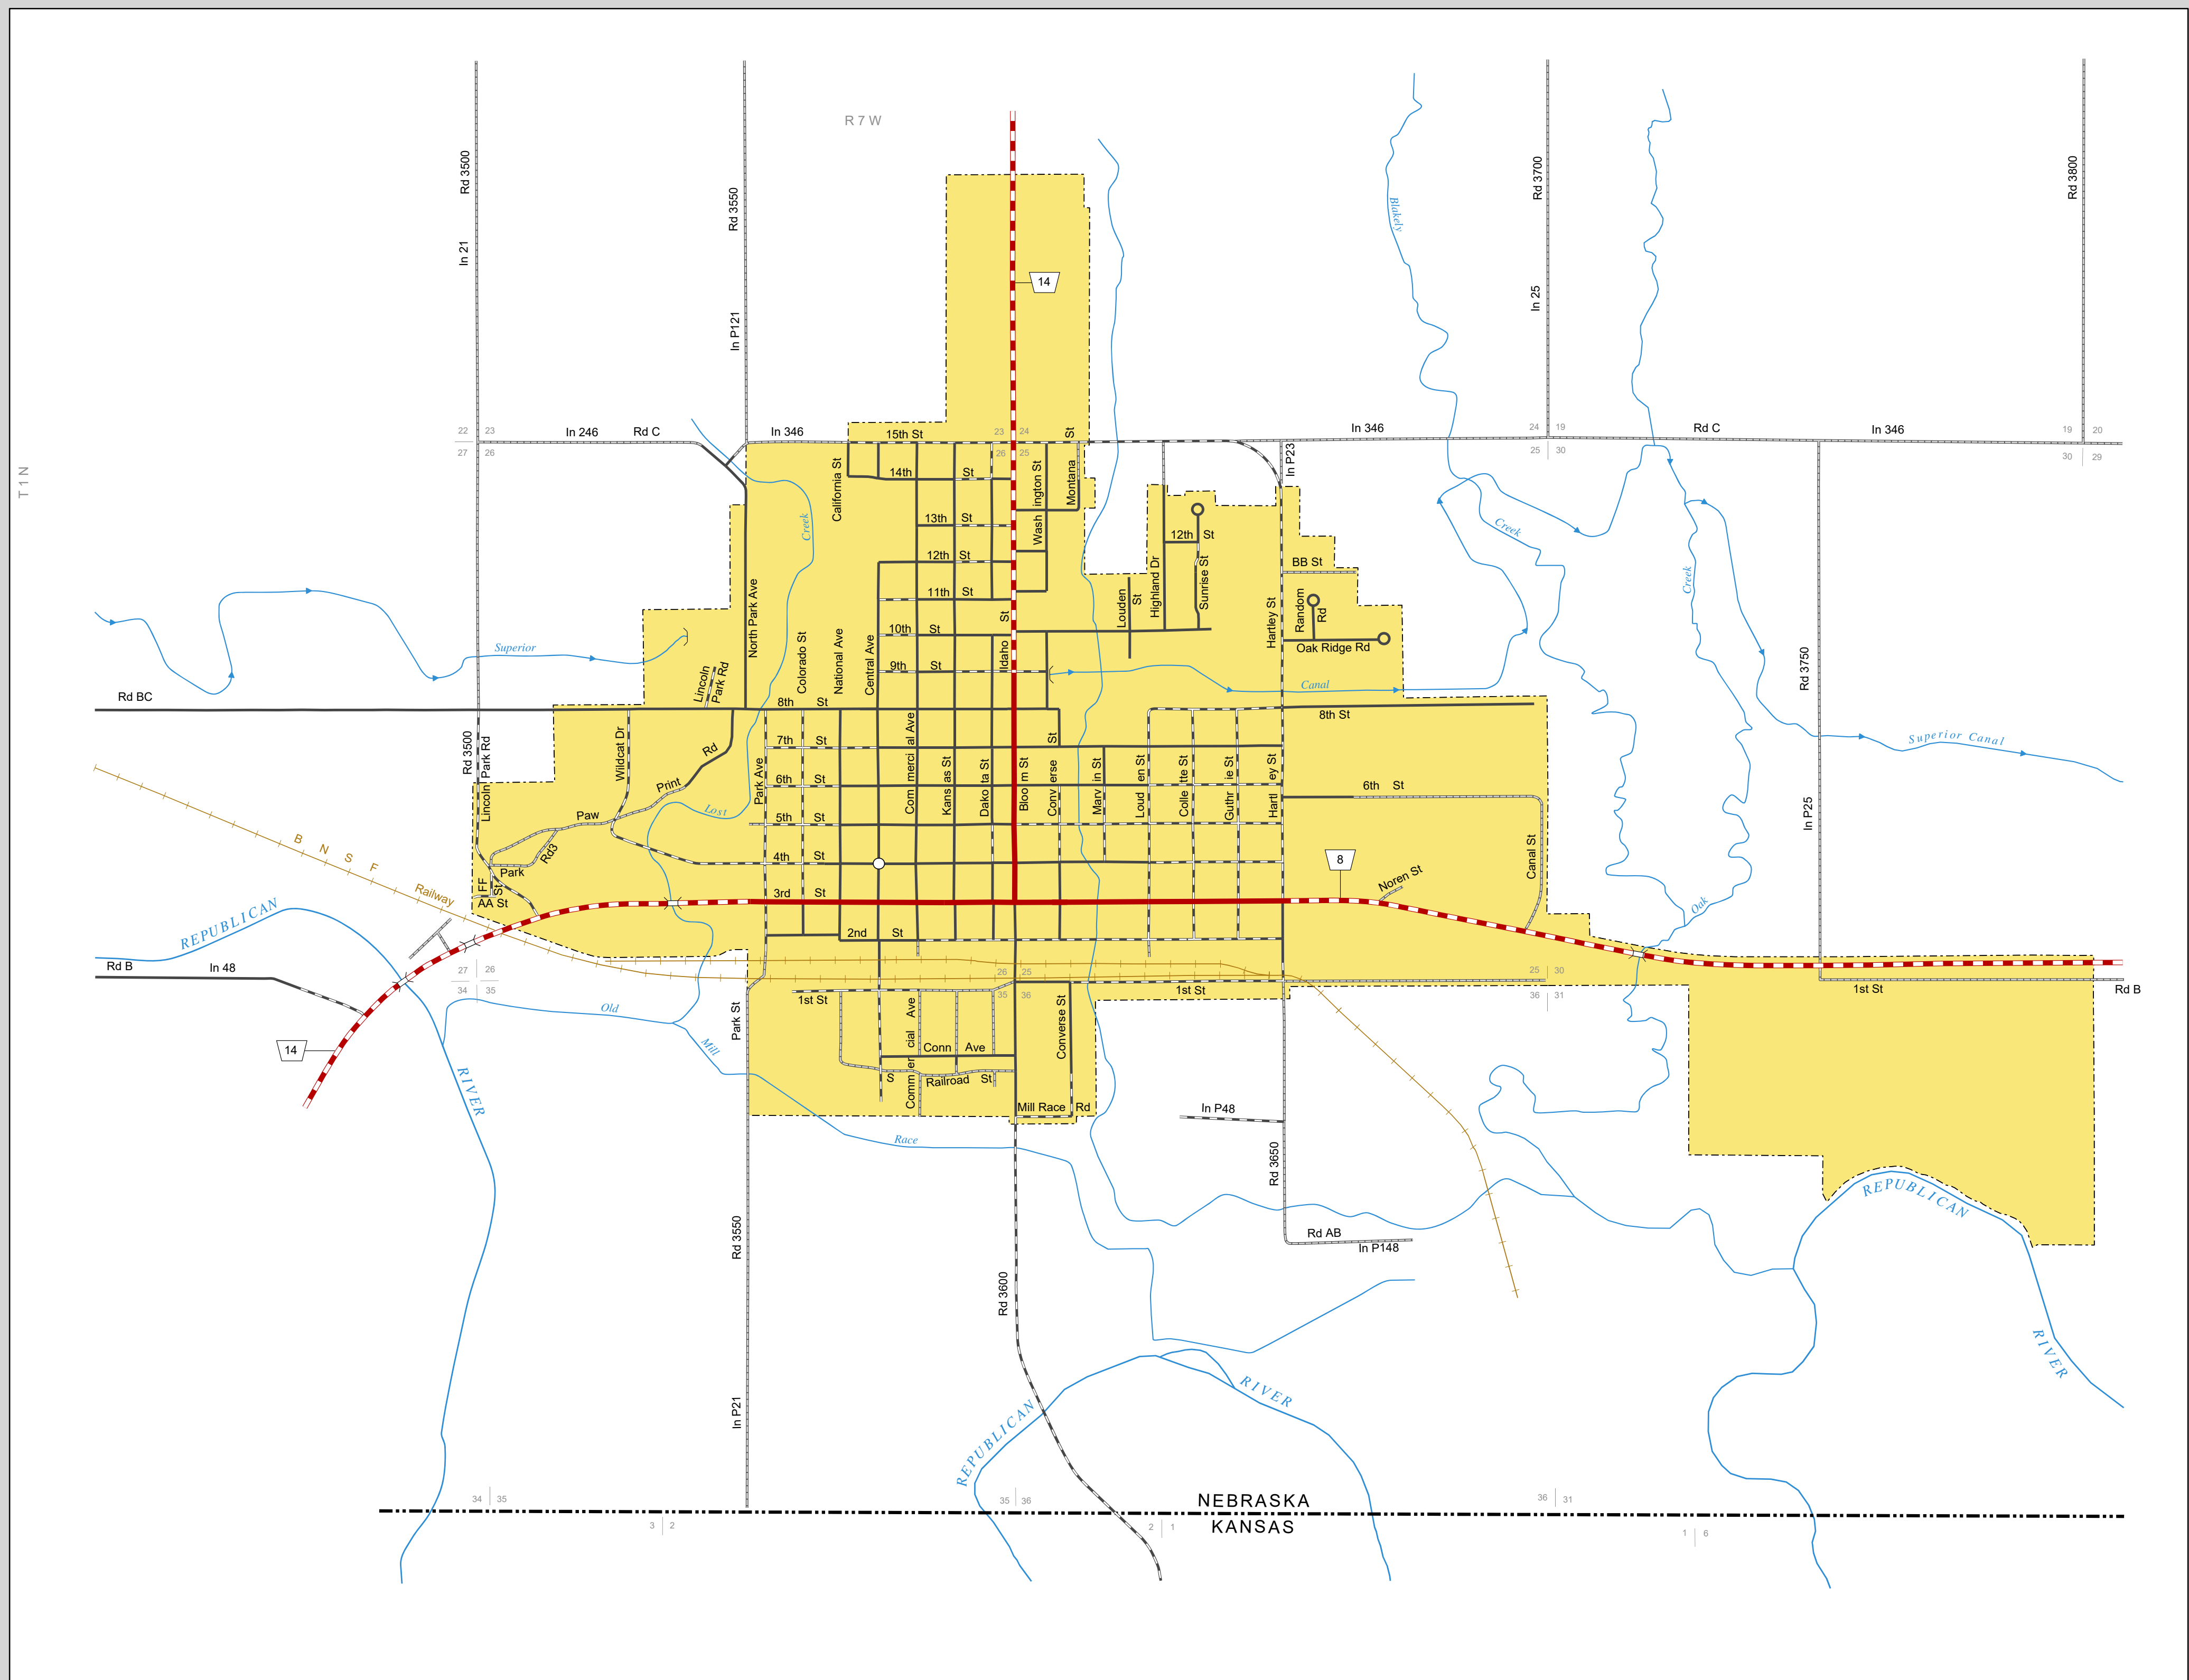

# SUPERIOR

NUCKOLLS COUNTY  
NEBRASKA  
POPULATION 1,957  
2017

- STATE HIGHWAYS**
- Interstate Highway
  - Divided Highway
  - Multiple Lane Undivided Highway
  - Concrete/Brick Surface
  - Asphalt/Bituminous Surface
  - Gravel or Crushed Rock
- CITY STREETS AND COUNTY ROADS**
- Divided Street
  - Concrete/Brick Surface
  - Asphalt/Bituminous Surface
  - Gravel or Crushed Rock
  - Unimproved
  - Primitive
- ROUTE MARKERS**
- Interstate Numbered Route
  - U.S. Numbered Route
  - State Numbered Route
  - State Numbered Spur
  - State Numbered Link
- Other Symbols**
- Main St Street Name
  - County Seat
  - City Center
  - Corporate Limits

This map is to be used for information only and is not intended to show ownership or to be definitive on which roads are public under Nebraska Law. The Nebraska Department of Transportation makes no warranties, guarantees or representations for the accuracy of this information and assumes no liability for errors or omissions. Any inconsistencies should be reported to NDOT.