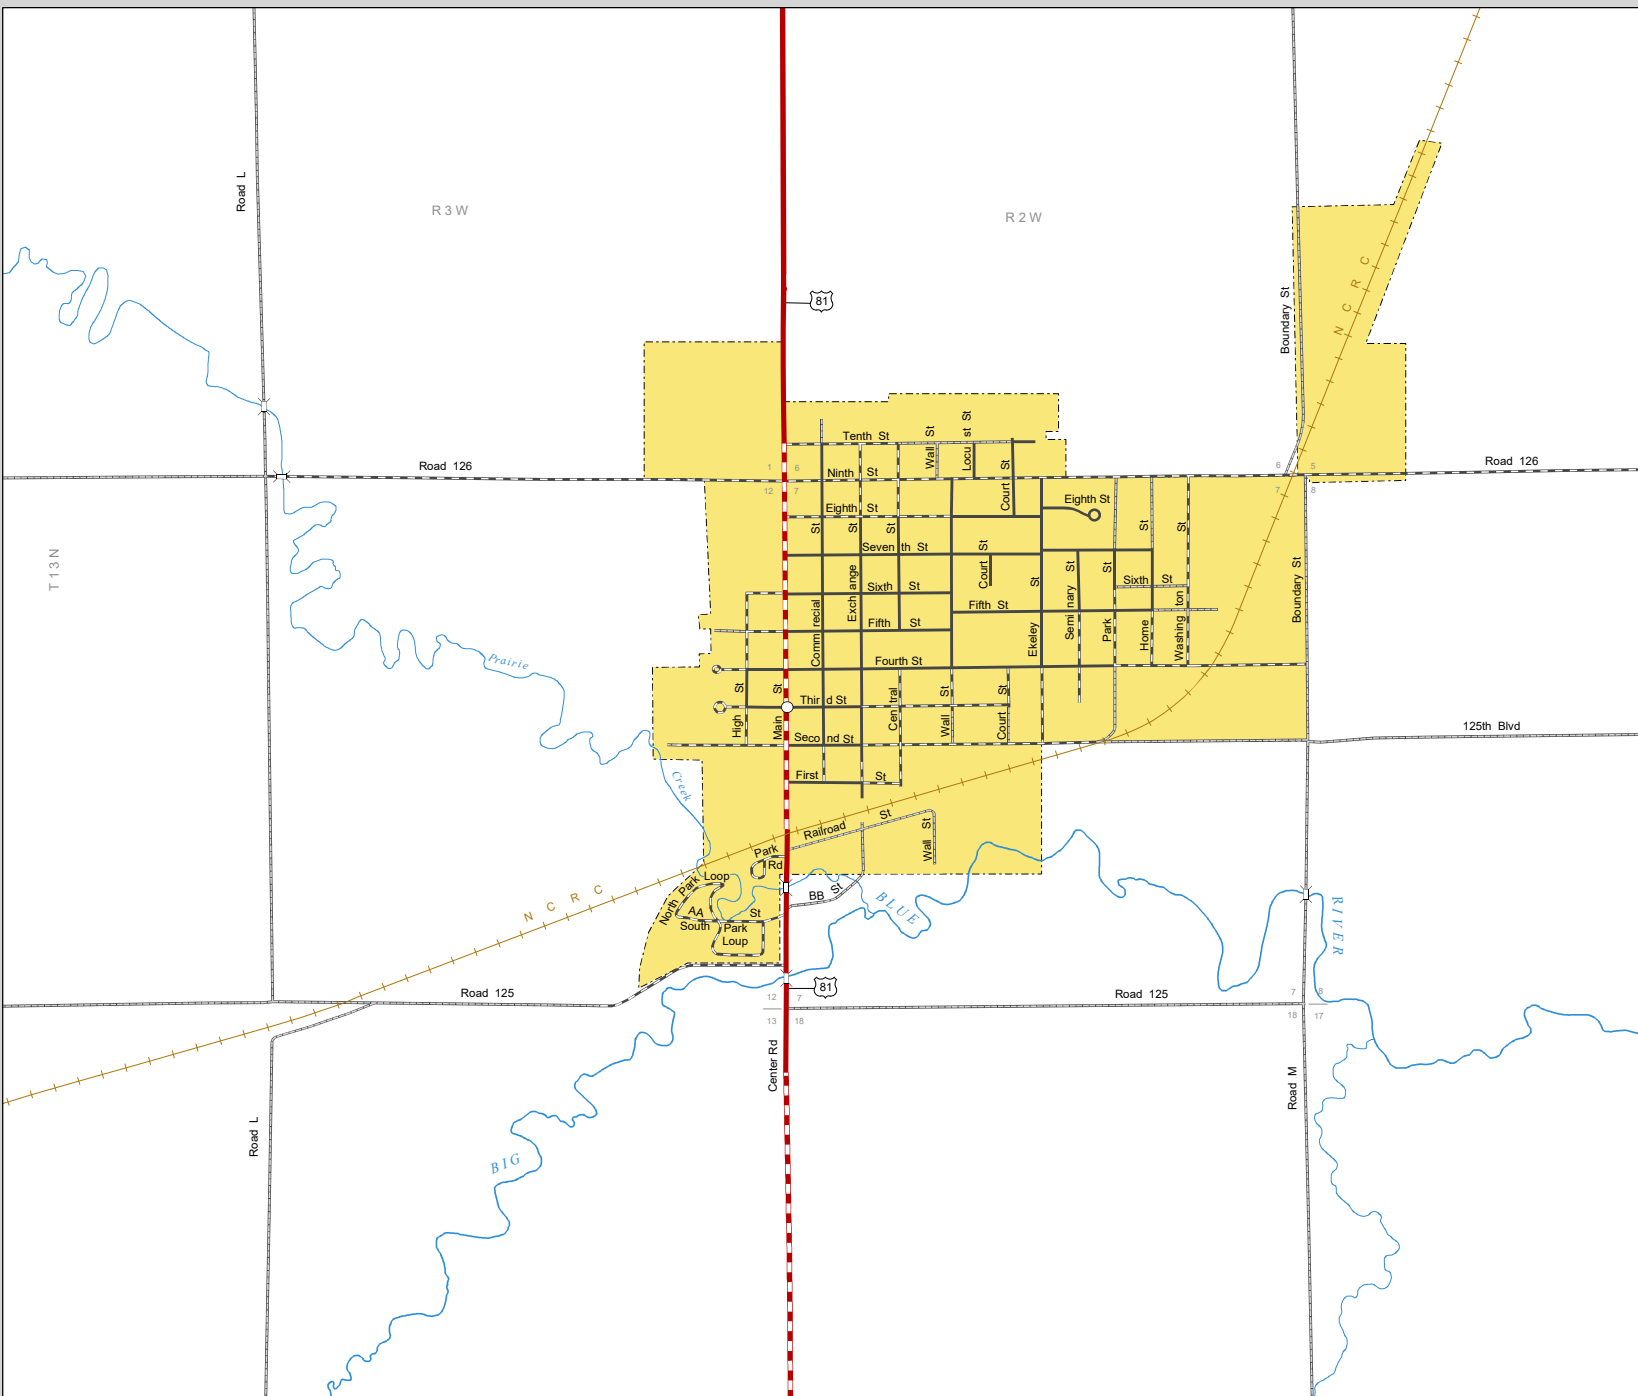

STROMSBURG

POLK COUNTY
NEBRASKA
POPULATION 1,171
2020

- **STATE HIGHWAYS**
- Interstate Highway
- Divided Highway
- Multiple Lane Undivided Highway
- Concrete/Brick Surface
- Asphalt/Bituminous Surface
- Gravel or Crushed Rock
- **CITY STREETS AND COUNTY ROADS**
- Divided Street
- Concrete/Brick Surface
- Asphalt/Bituminous Surface
- Gravel or Crushed Rock
- Unimproved
- Primitive
- Interstate Numbered Route
- U.S. Numbered Route
- State Numbered Route
- State Numbered Spur
- State Numbered Link
- Street Name
- County Seat
- City Center
- Corporate Limits