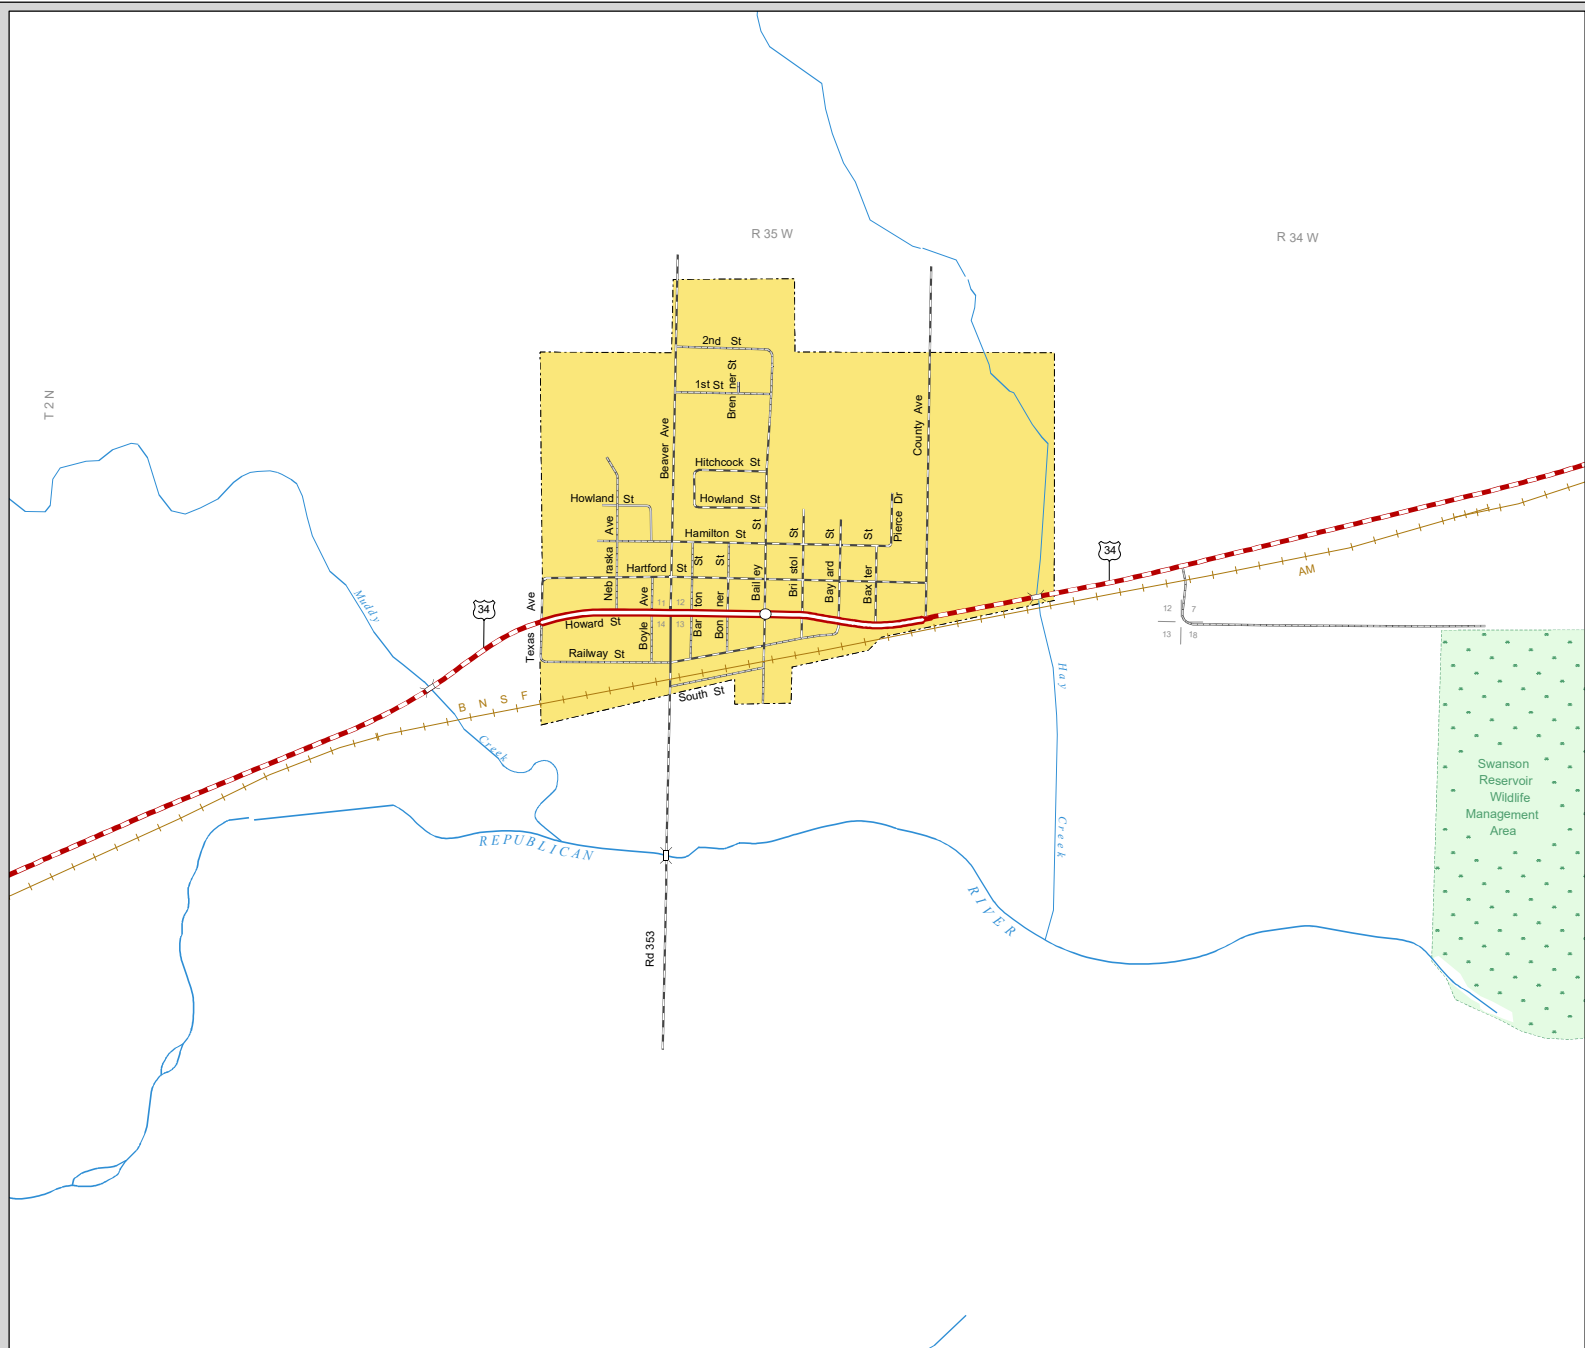

STRATTON

HITCHCOCK COUNTY
NEBRASKA
POPULATION 343
2019

1. **STATE HIGHWAYS**
2. Interstate Highway
   - Divided Highway
   - Multiple Lane Undivided Highway
   - Concrete/Brick Surface
   - Asphalt/Bituminous Surface
   - Gravel or Crushed Rock
3. **CITY STREETS AND COUNTY ROADS**
4. Divided Street
   - Concrete/Brick Surface
   - Asphalt/Bituminous Surface
   - Gravel or Crushed Rock
   - Unimproved
   - Primitive
   - Interstate Numbered Route
   - U.S. Numbered Route
   - State Numbered Route
   - State Numbered Spur
   - State Numbered Link
   - Street Name
   - County Seat
   - City Center
   - Corporate Limits