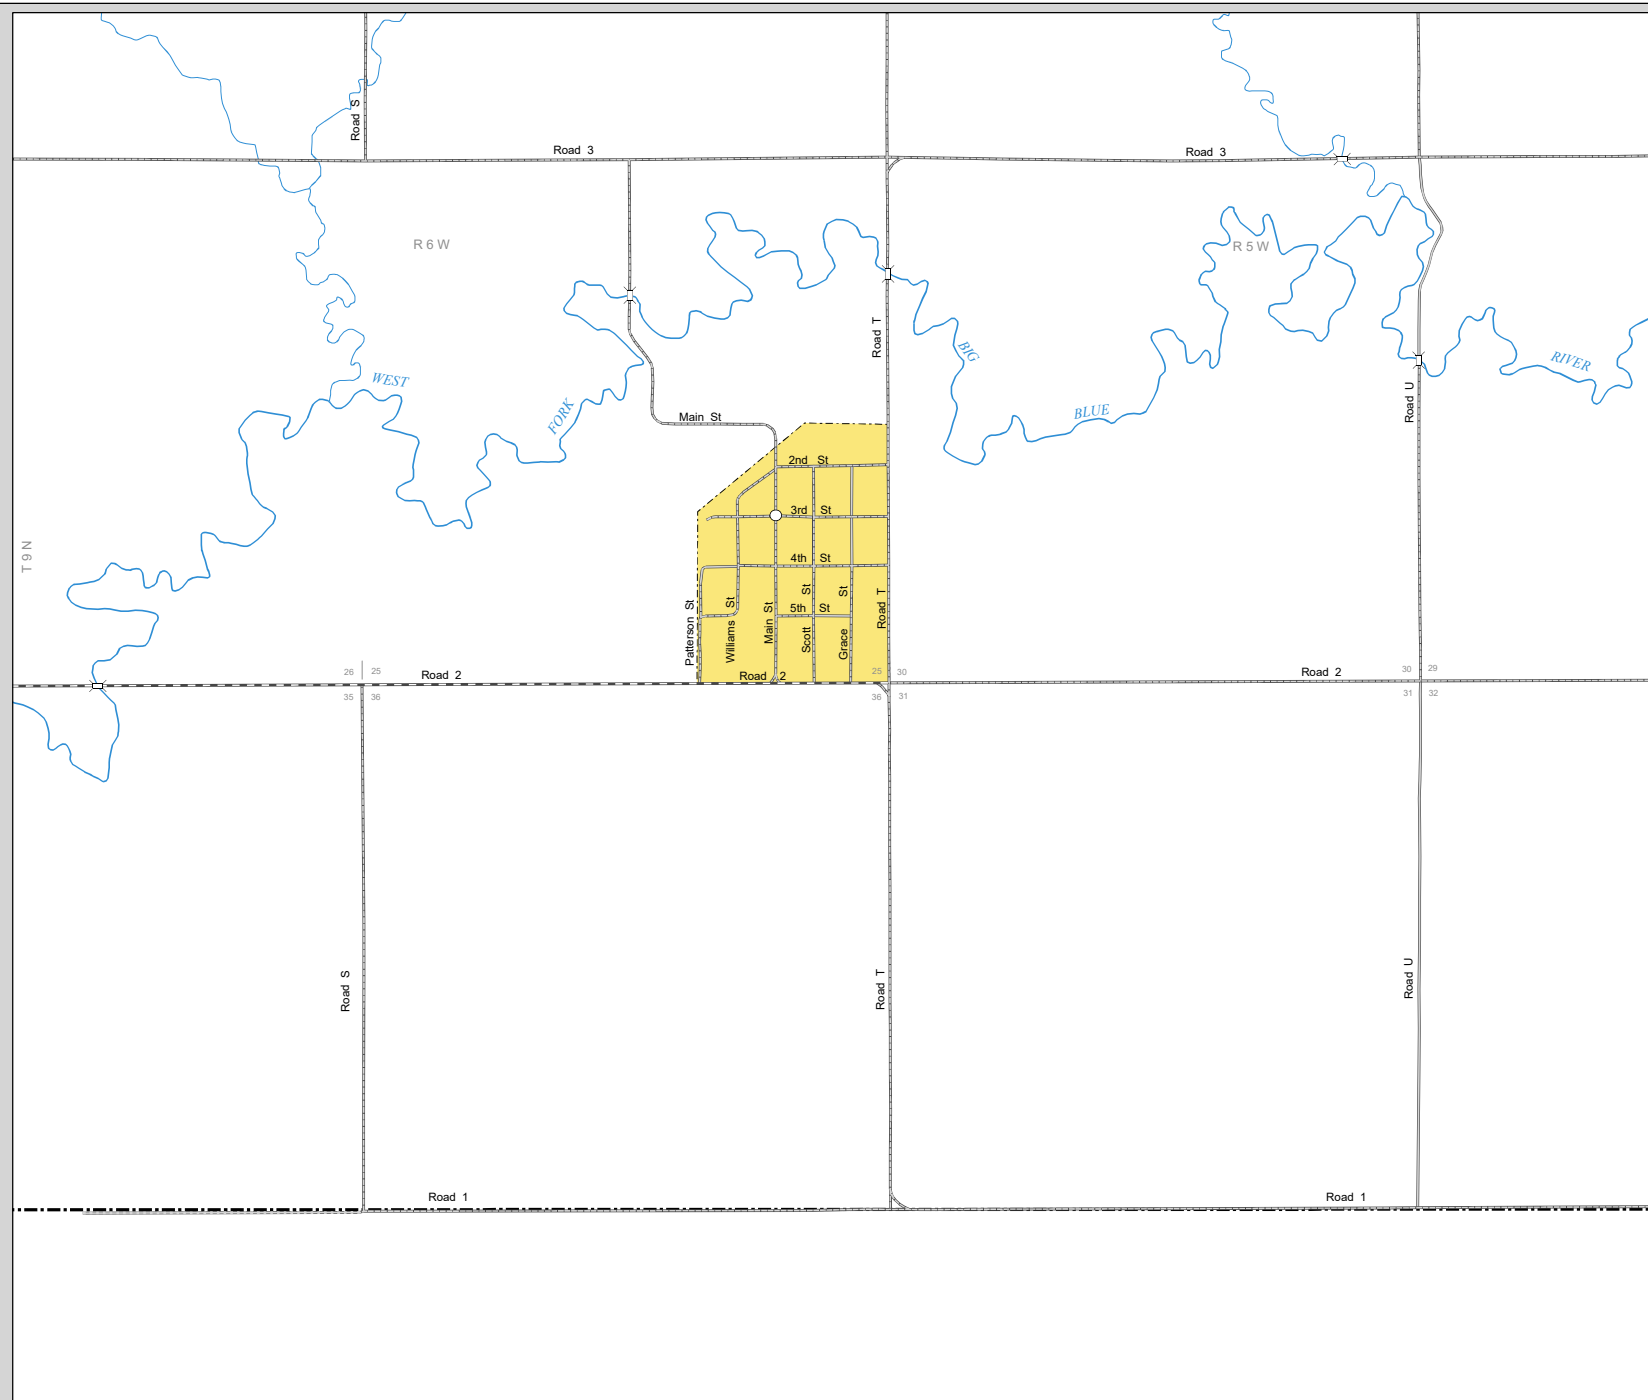

STOCKHAM

HAMILTON COUNTY
NEBRASKA
POPULATION 44
2020

- **STATE HIGHWAYS**
- Interstate Highway
- Divided Highway
- Multiple Lane Undivided Highway
- Concrete/Brick Surface
- Asphalt/Bituminous Surface
- Gravel or Crushed Rock
- **CITY STREETS AND COUNTY ROADS**
- Divided Street
- Concrete/Brick Surface
- Asphalt/Bituminous Surface
- Gravel or Crushed Rock
- Unimproved
- Primitive
- Interstate Numbered Route
- U.S. Numbered Route
- State Numbered Route
- State Numbered Spur
- State Numbered Link
- Main St Street Name
- County Seat
- City Center
- Corporate Limits

NEBRASKA

Good Life. Great Journey.

DEPARTMENT OF TRANSPORTATION