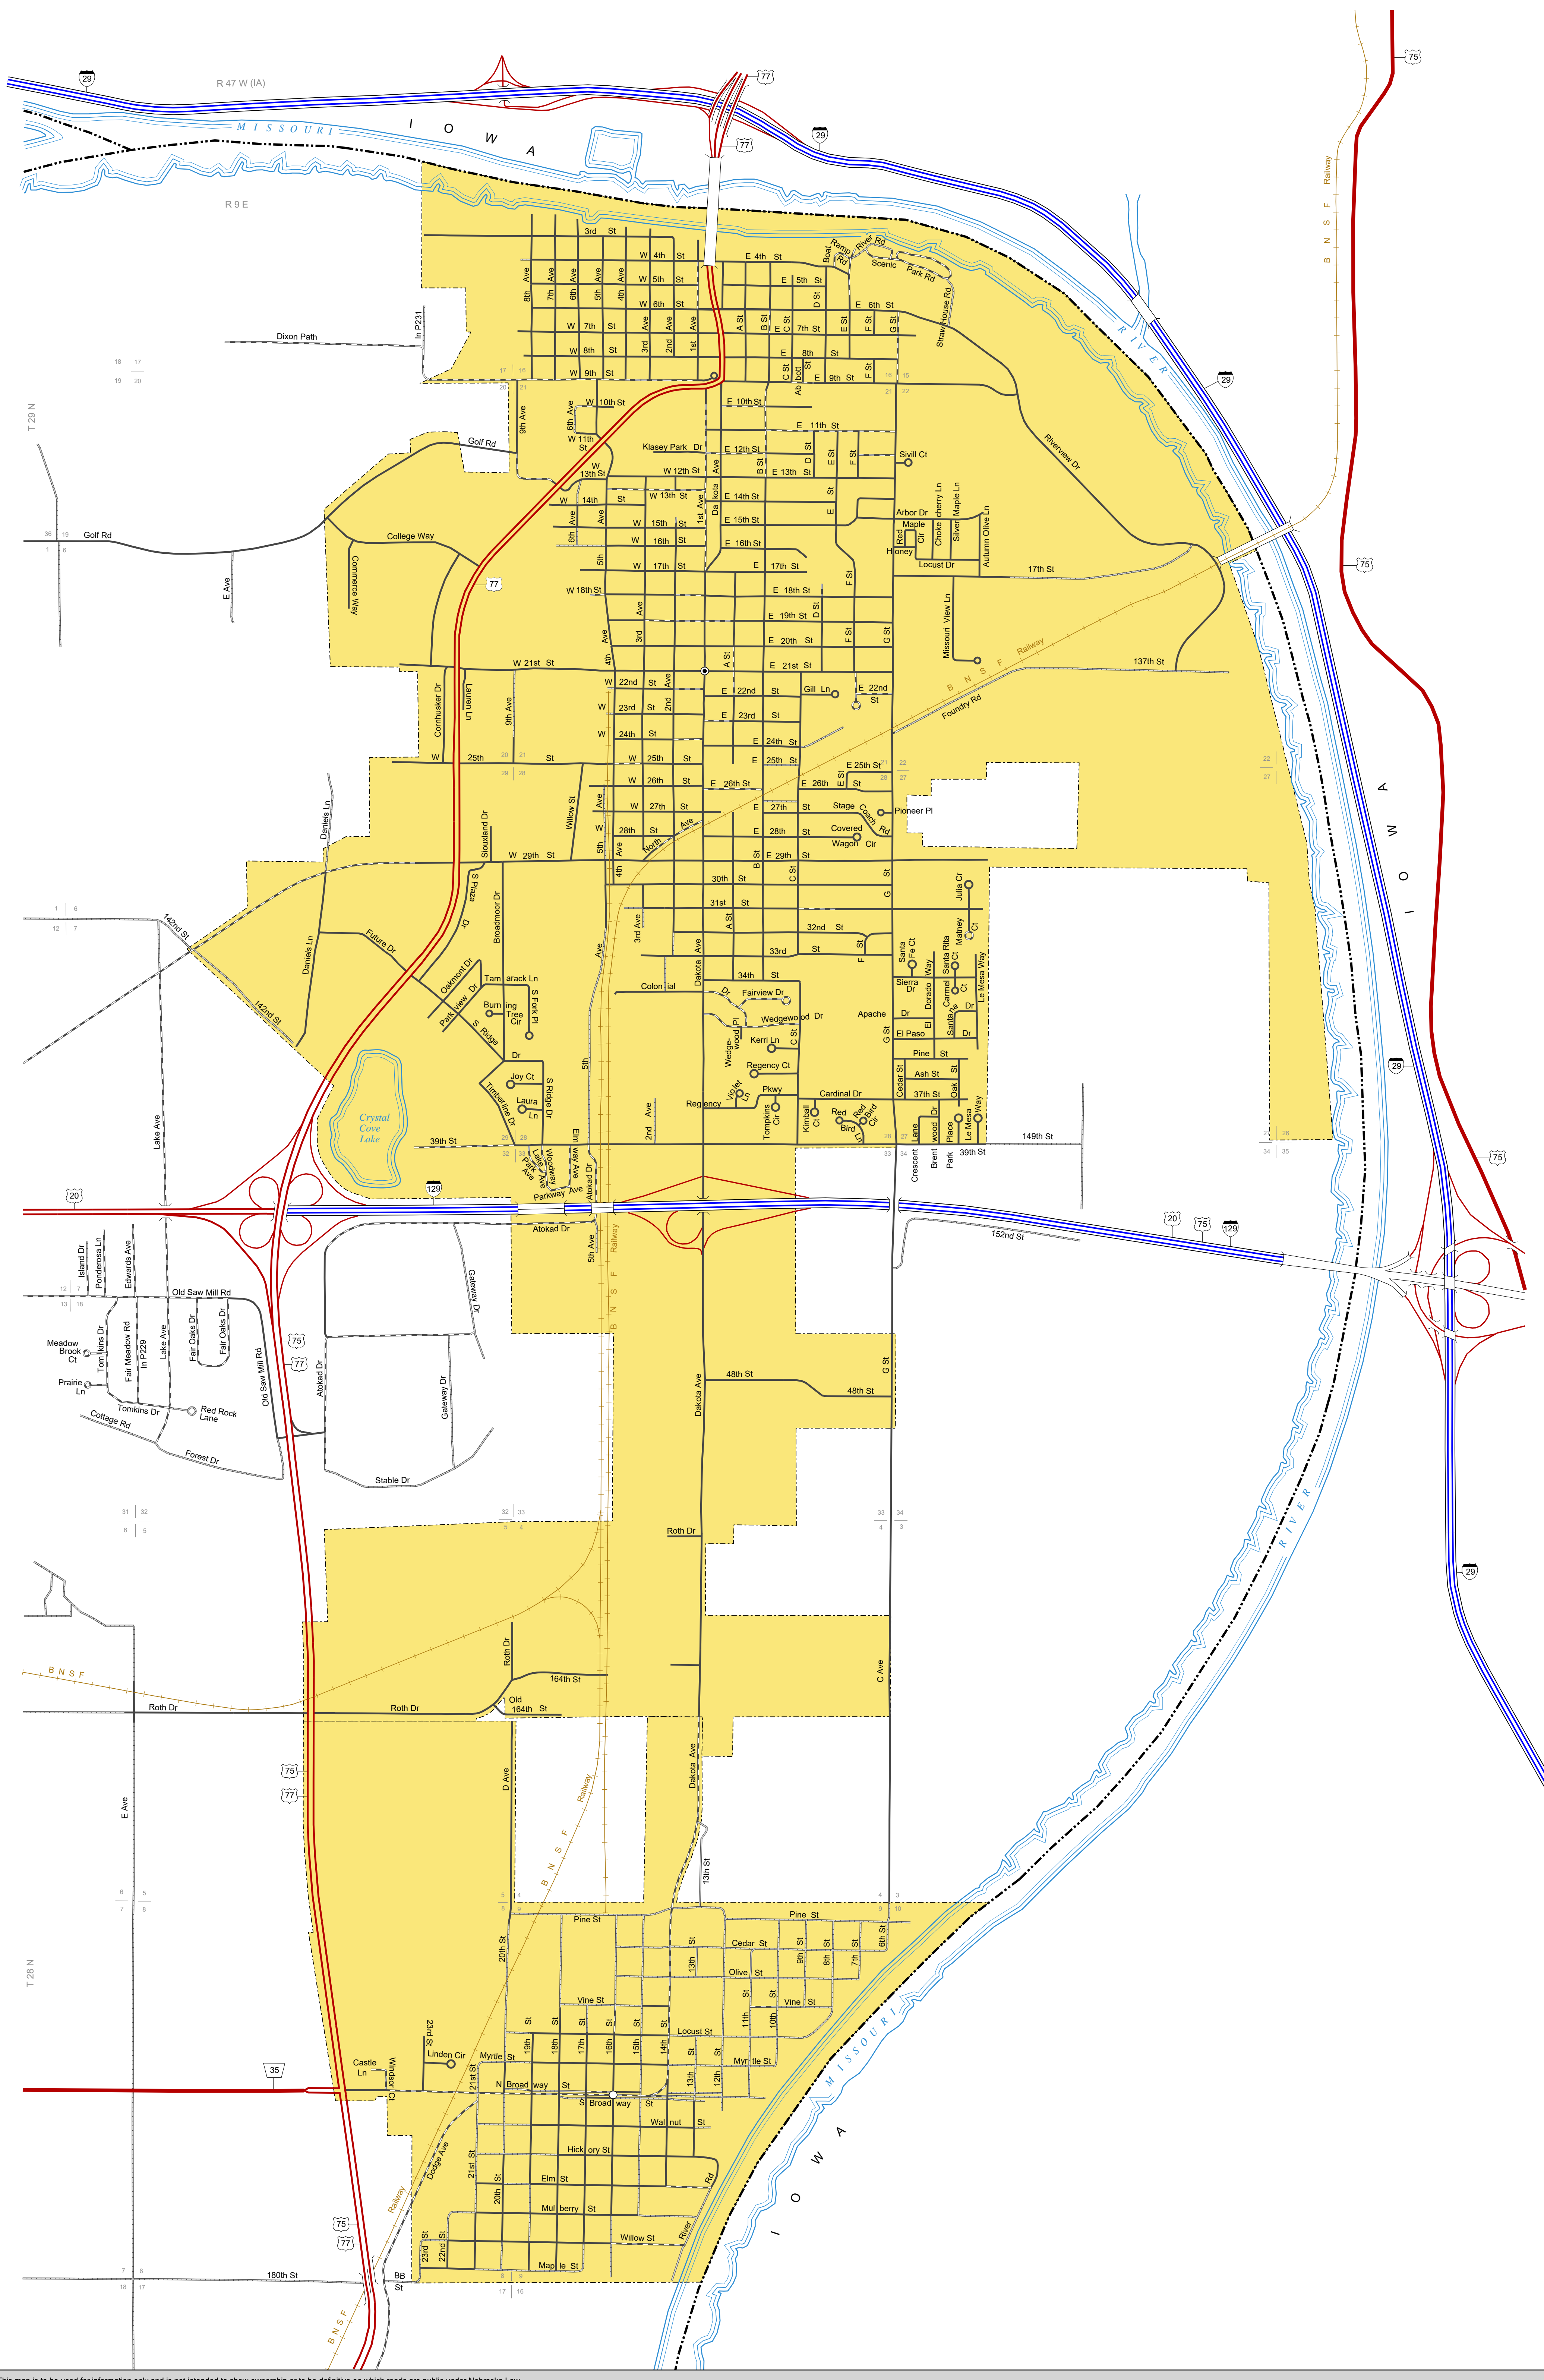

SOUTH SIOUX CITY

DAKOTA COUNTY
NEBRASKA
POPULATION
SOUTH SIOUX CITY 13,353 - DAKOTA CITY 1,919
2017

- **STATE HIGHWAYS**
  - Interstate Highway
  - Divided Highway
  - Multiple Lane Undivided Highway
  - Concrete/Brick Surface
  - Asphalt/Bituminous Surface
  - Gravel or Crushed Rock
- **CITY STREETS AND COUNTY ROADS**
  - Divided Street
  - Concrete/Brick Surface
  - Asphalt/Bituminous Surface
  - Gravel or Crushed Rock
  - Unimproved
  - Primitive
- Interstate Numbered Route
- U.S. Numbered Route
- State Numbered Route
- State Numbered Spur
- State Numbered Link
- Main St
- Street Name
- County Seat
- City Center
- Corporate Limits